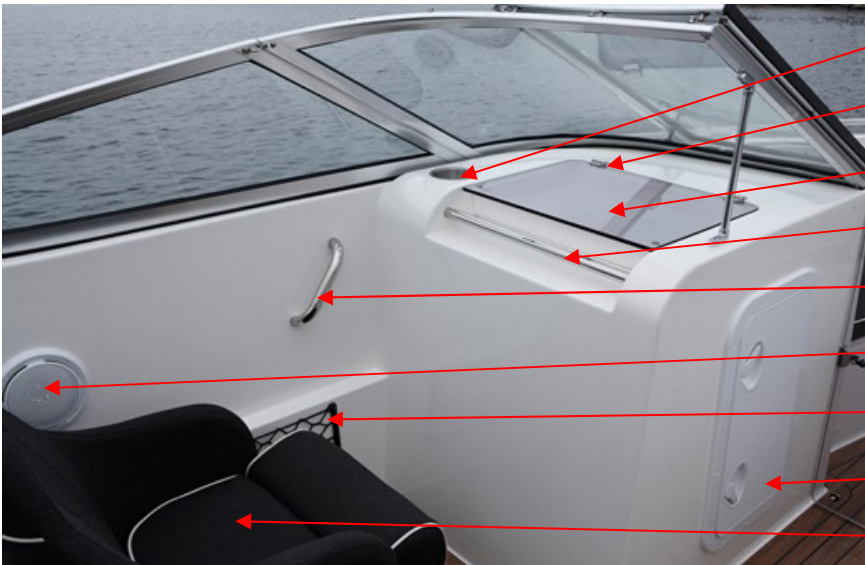

INT 1878489	SSDC 70300 DRINK CUP HOLDER	3 PC
INT 2040643	HINGE, 36X38 W/CVRS INOX	2 PC
INT UTTT62ACRYLID	UTT T62 ACRYLIC LID	1 PC
INT 2061051	RAIL,GRAB 499MMX X22MM STRGHT	1 PC
UTE 871758	GRABRAIL SS 200 MM	5 PC
INT 1969574	SONY SPEAKER KIT MPI6160	1 PC
UTE 874819	STORAGE NET BLACK	2 PC
UTE 873465	INSPECTION LID 355X600	2 PC
INT 1976426	SEAT, DRIVER D55/T55/D66-10 GR	2 PC
UTE 873358	DRIVER SEAT BASE 25/30	2 PC