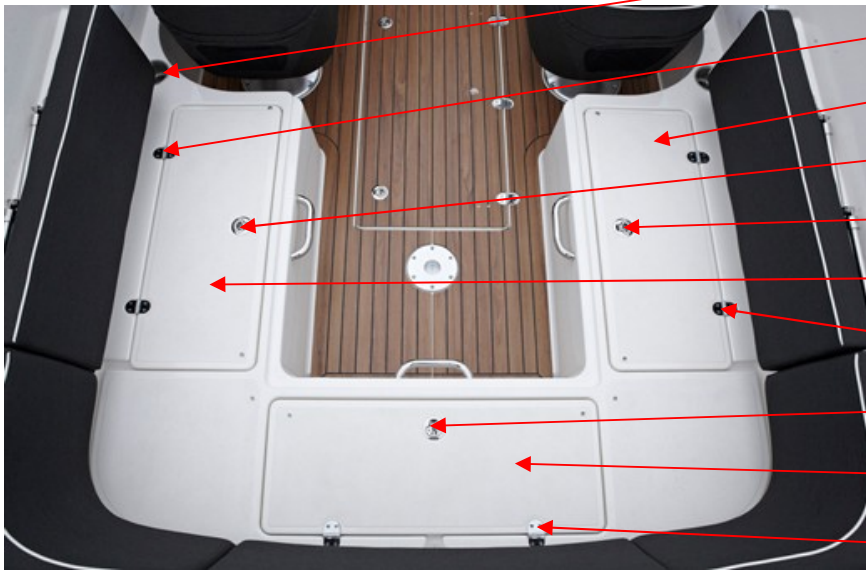

- INT 1878489 SSDC 70300 DRINK CUP HOLDER 5 PC
- UTE 871250 HINGE 74X39 (2+2) 2 PC
- INT UTTT62LIDCKPS-L UTT T62 STB AFT CKPT STR HATCH 1 PC
- UTE 877499 LATCH FLASH PULL 1 PC
- UTE 877499 LATCH FLASH PULL 1 PC
- INT UTTT62LIDCKPP-L UTT T62 PRT AFT CKPT STR HATCH 1 PC
- UTE 871250 HINGE 74X39 (2+2) 2 PC
- INT 2041127 LATCH, COMPRESN FLUSH PULL W/ 1 PC
- INT UTTT62LIDCKPC-L UTT T62 CTR AFT CKPT STR HATCH 1 PC
- UTE 871250 HINGE 74X39 (2+2) 2 PC