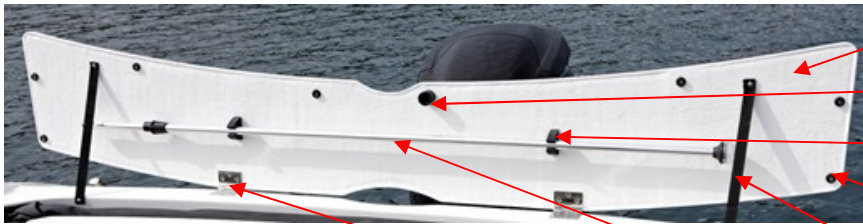

- INT UTTT62LIDCVAS-L UTT T62 CANVAS STOR HATCH LAM 1 PC
- INT 1690487 STOP, MINI HOLDERRBR BLK 1 PC
- INT 1907894 CLIP, POLE STRG BLK - MAST LI 2 PC
- INT 1039247 BUMPER, 3/4"DIA X 1/4"THK BLK 7 PC
- INT 2064444 WEBBING, NYLON 1"BLK 0,7 MT
- INT 1798769 LIGHT, NAV A/R STRN 60"STRAI 1 PC
- INT 875314 STRONG HINGE SS316-5 2 PC