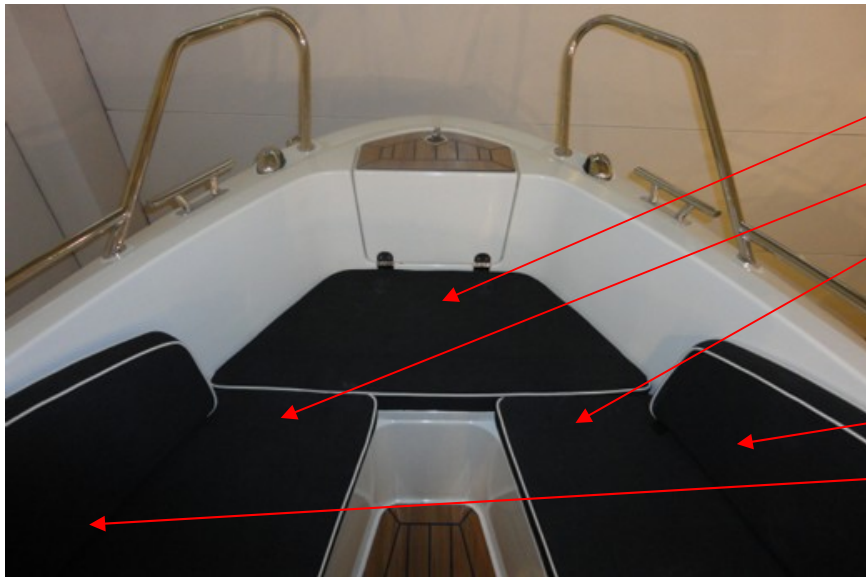

- INT 2049423 CUSH, T62 BOW CTRGRY 1 PC
- INT 2049426 CUSH, T62 BOW PRTGRY 1 PC
- INT 2049428 CUSH, T62 BOW STBGRY 1 PC
- INT 2049379 B/REST, T62 BOW STB GRY 1 PC
- INT 2049377 B/REST, T62 BOW PRT GRY 1 PC