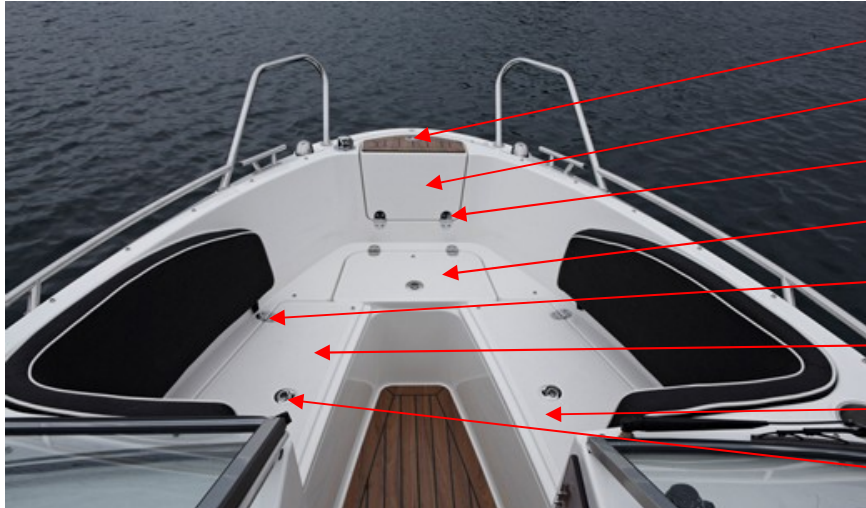

- UTE 877499 LATCH FLASH PULL 1 PC
- INT UTTT62LIDBOW-L UTT T62 BOW STORAGE HATCH LAM 1 PC
- UTE 871250 HINGE 74X39 (2+2) 2 PC
- INT UTTT62LIDBOWC-L UTT T62 BOW CTR STR HATCH LAM 1 PC
- UTE 871250 HINGE 74X39 (2+2) 6 PC
- INT UTTT62LIDBOWP-L UTT T62 BOW PORT STR HATCH LAM 1 PC
- INT UTTT62LIDBOWS-L UTT T62 BOW STB STR HATCH LAM 1 PC
- UTE 877499 LATCH FLASH PULL 3 PC