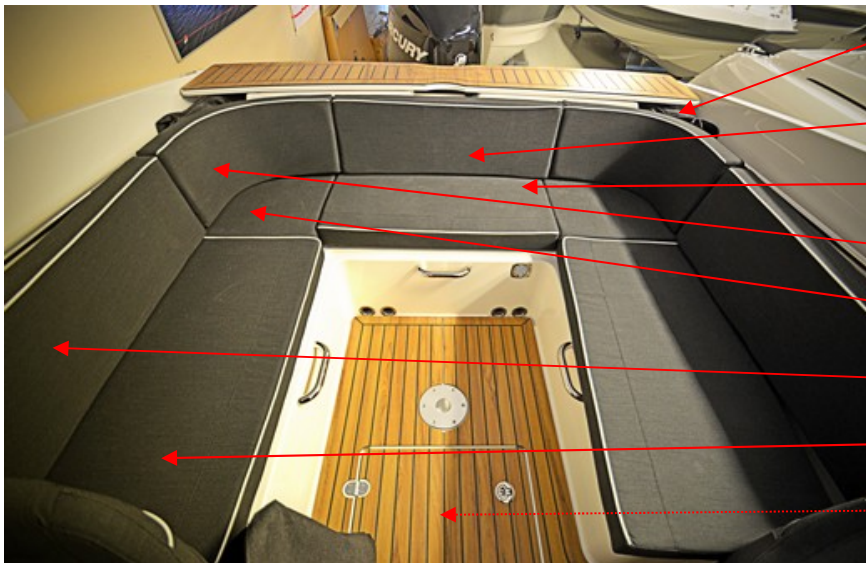

Starbord side

INT 2040780	GRAPHICS, STRIPE D/T/S62 STB	1 PC
INT 2040783	GRAPHICS, STRIPE D/S/T62 STB A	1 PC
INT 2042083	GRAPHICS, ROLL STRIPED/S/T62	2,5 MT

Uttern T62 model year 2011

Seats aft

INT 2049384	B/REST,D/T62 AFT CKPT PRT CRNR	1 PC
INT 2049391	CUSH, D/T62 AFT CKPT PRT CRNR	1 PC
INT 2049365	B/REST, D/T62 AFTCKPT PRT FWD	1 PC
INT 2049393	CUSH, D/T62 AFT CKPT PRT FWD	1 PC
UTE 871250	HINGE 74X39 (2+2)	3 PC
UTE 877499	LATCH FLASH PULL	2 PC