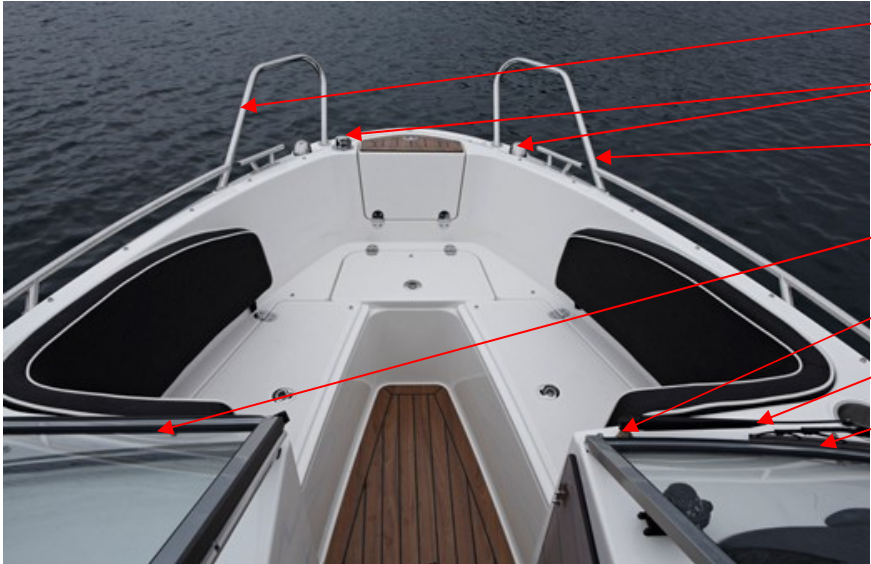

Uttern T62 model year 2011

Fore

INT 2040126	BOW RAIL PORT T62	1 PC
INT 875374	SIDELIGHTS SS 2 MI	1 PC
INT 2040127	BOW RAIL STBD T62	1 PC
INT 2040686	BUMPER, WINDSHIELD	1 PC
INT 1702211	WIPER MOTOR, 12 NM, 12V,2"SHAF	1 PC
INT 1748549	WIPER ARM 14"TO 19", DRY MOTOR	1 PC
INT 1748547	BLADE 16" FLEX, BLACK	1 PC