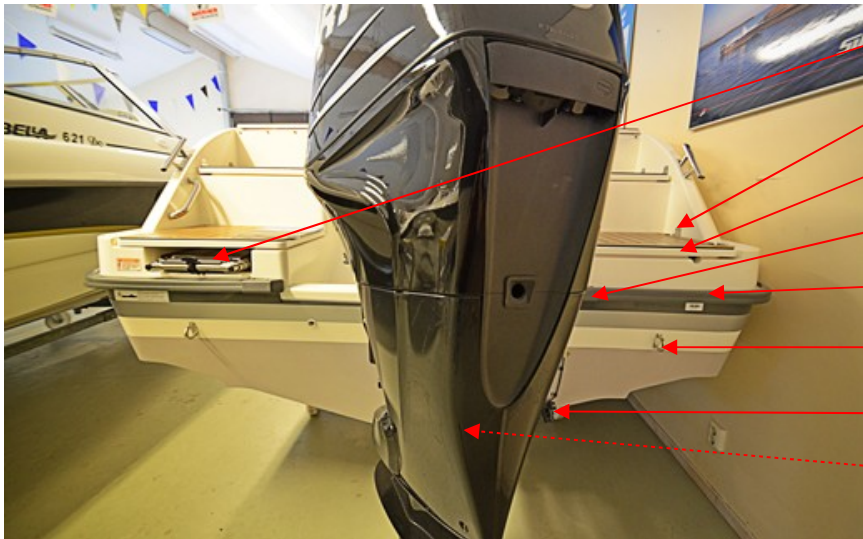

Uttern T62 model year 2011

Aft

INT 1878243	SWIM LADDER	1 PC
UTE 871250	HINGE 74X39 (2+2)	2 PC
INT UTTT62LIDANCR-L	UTT T62 AFT ANCHOR HATCH LAM	1 PC
INT 1976406	GUNNEL FITTING, DK GRY	2 PC
INT 1976409	GUNNEL TRIM, 623 15M DK GRY	1 PC
UTE 877285	BOWEYE SS 12MM LONG W. LOCKNUT	2 PC
Q/S 859223	+SENSOR-SPEED/TEMP TRANSOM MNT	1 PC
UTE 873283	DRAIN BRASS NR 501	1 PC