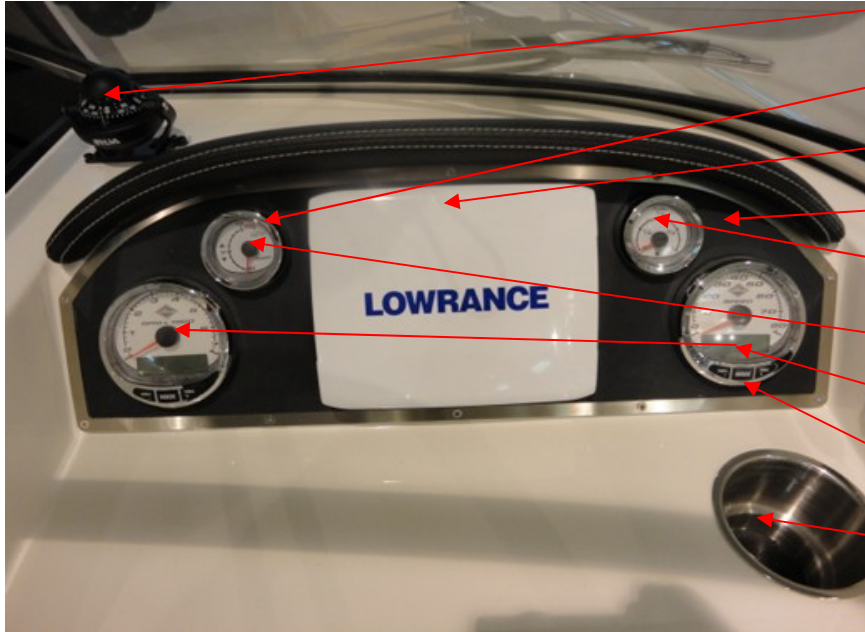

Uttern T62 model year 2011

Parts catalogue

Revision history

2011-09-07 First release model year 2011

Uttern T62 model year 2011

Steering panel

UTE 877134	STEREO ANTENNA INSIDE WINDOW	1 PC
INT 2040684	WINDSHIELD,SUPPORT D/T62	2 PC
UTE 873748	SOCKET 12V ROUND FLUSH MOUNT	1 PC
UTE 877101	STEER. WHEEL FERARRA 800 BLACK	1 PC
INT 2060626	EMBLEM,STEERING WHEEL CTR-12	1 PC
INT 2040118	PANEL, SWITCH D/T62 BLANK	1 PC
Q/S 8592715	EMBLEM-SMARTCRAFT	1 PC
INT 1943302	SONY STEREO CDX-M10	1 PC
INT 2047588	COVER, STEREO SGLDIN WTR RESIS	1 PC
UTE 871336	MAIN SWITCH ON/OF W/O PUSH-BUT	5 PC
UTE 871338	ACTUATOR WINDSHIELD WIPER	1 PC
UTE 871339	ACTUATOR RUNNING LIGHTS	1 PC
UTE 873473	ACTUATOR BILGE PUMP	2 PC
UTE 873844	SWITCH COVER	3 PC
INT 2041204	ACTUATOR ANCHOR LIGHT CON II	1 PC
INT UTTT62BOXFOOT-L	UTT T62 FOOT REST BOX LAM	1 PC