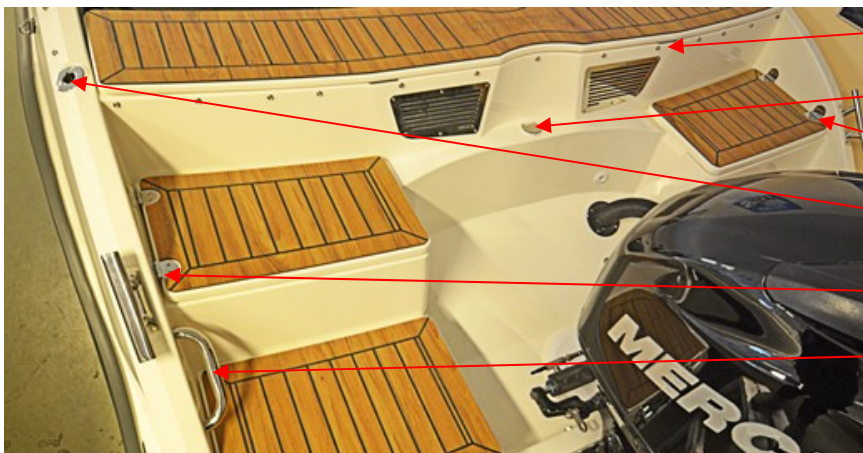

INT 875314	STRONG HINGE SS316-5	2 PC
UTE 875119	ROUND BASE FOR POLE WHITE	1 PC
UTE 871250	HINGE 74X39 (2+2)	2 PC
UTE 871702	FLAG HOLDER ATTACHMENT SS	1 PC
UTE 871250	HINGE 74X39 (2+2)	2 PC
UTE 871758	GRABRAIL SS 200 MM	5 PC