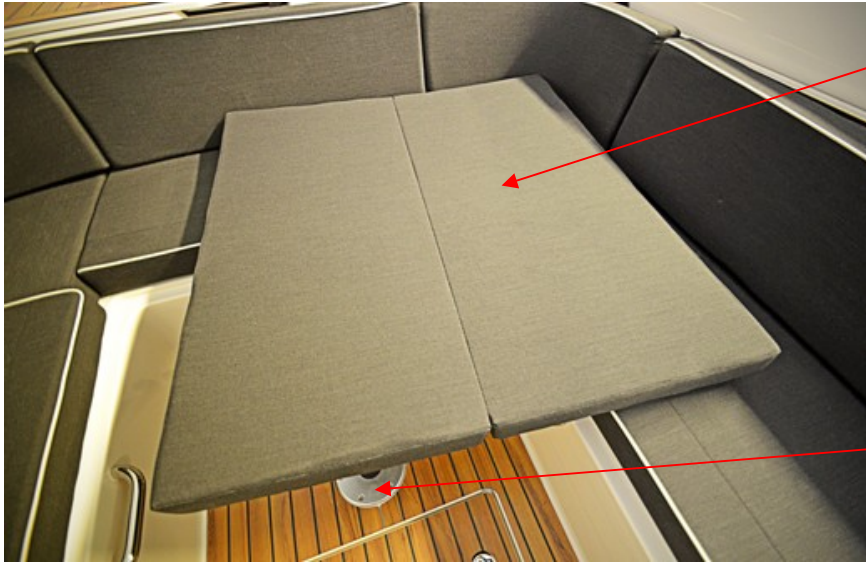

INT 2049399

CUSH, D/T62 CKPT BERTH

1 PC

INT 1878022

BASE, SURF BASE ALUM 2.25"DIA

1 PC