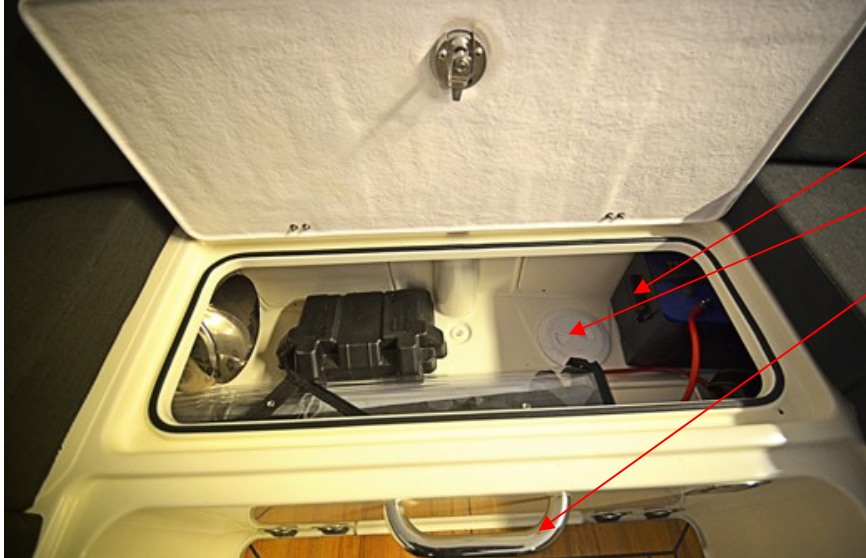

3/4" ID CORR PVC WATER HOSE

1,2 MT

INT 875336001

NYLON THRU-HULL W/TRIM COVER

1 PC

UTE 877132

LOUVERED VENT 82X82 STAINLESS

1 PC