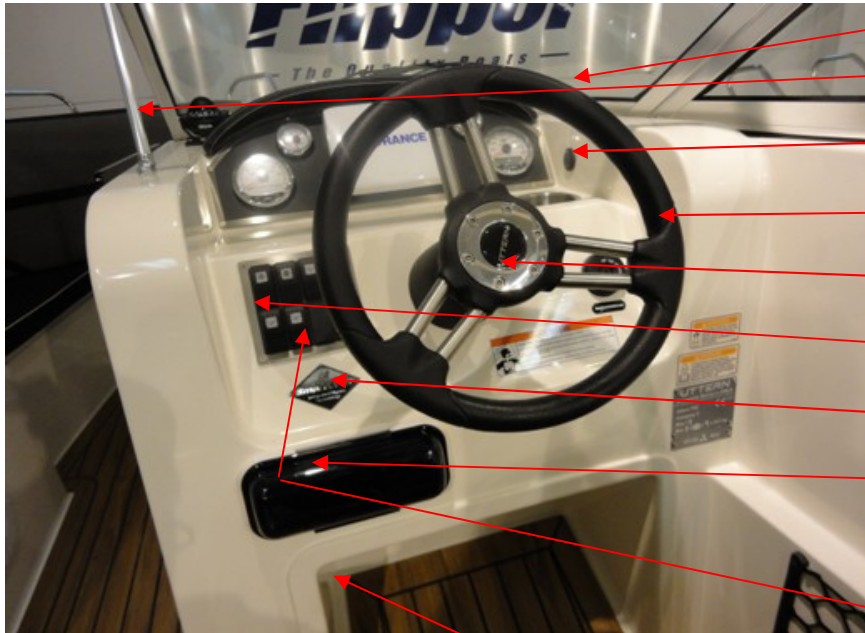

Uttern T62 model year 2011

Parts catalogue

Revision history

2011-09-07 First release model year 2011

Uttern T62 model year 2011

Steering panel

UTE 877134	STEREO ANTENNA INSIDE WINDOW	1 PC
INT 2040684	WINDSHIELD,SUPPORT D/T62	2 PC
UTE 873748	SOCKET 12V ROUND FLUSH MOUNT	1 PC
UTE 877101	STEER. WHEEL FERARRA 800 BLACK	1 PC
INT 2060626	EMBLEM,STEERING WHEEL CTR-12	1 PC
INT 2040118	PANEL, SWITCH D/T62 BLANK	1 PC
Q/S 8592715	EMBLEM-SMARTCRAFT	1 PC
INT 1943302	SONY STEREO CDX-M10	1 PC
INT 2047588	COVER, STEREO SGLDIN WTR RESIS	1 PC
UTE 871336	MAIN SWITCH ON/OF W/O PUSH-BUT	5 PC
UTE 871338	ACTUATOR WINDSHIELD WIPER	1 PC
UTE 871339	ACTUATOR RUNNING LIGHTS	1 PC
UTE 873473	ACTUATOR BILGE PUMP	2 PC
UTE 873844	SWITCH COVER	3 PC
INT 2041204	ACTUATOR ANCHOR LIGHT CON II	1 PC
INT UTTT62BOXFOOT-L	UTT T62 FOOT REST BOX LAM	1 PC