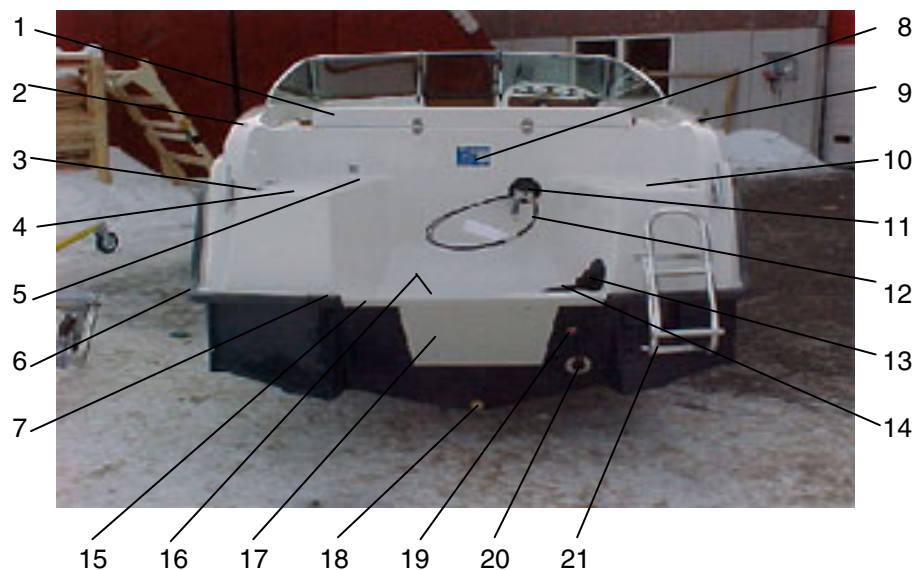

UTTERN T55
MODEL YEAR 2003

Item	Part Number	Description	std boat		excl. boat	
1	UTE-873146	CANVAS LID	1	PC	1	PC
2	UTE-871702	FLAG POLE SOCKET	1	PC	1	PC
3	UTE-871250	HINGE 74X39	8	PC	8	PC
4	UTE-873149	AFT PORT LID	1	PC	1	PC
5	UTE-873426	FUEL FILL	1	PC	1	PC
6	UTE-873385	GUNNEL RUBBER SILVER	1	PC	1	PC
7	UTE-873380	GUNNEL FITTING SILVER	2	PC	2	PC
8	UTE-871405	CE PLATE UTTERN	1	PC	1	PC
9	Q/S-829624	PLUG-IN BASE	1	PC	1	PC
10	UTE-873147	AFT STBD LID	1	PC	1	PC
11	UTE-871770	BOOT WITH TIE STRAP	1	PC	1	PC
12	Q/S-877773A12	CABLES 12 FEET	2	PC	2	PC
13	UTE-871771	BOOT RUBBER	1	PC	1	PC
14	UTE-873322	STEERING CABLE	1	PC	1	PC
15	UTE-870812	ALU-PROFILE 30X30	0.82	MT	0.82	MT
16	UTE-870819	ALU-PROFILE	0.46	MT	0.46	MT
17	UTE-870840	ENGINE PLATE	1	PC	1	PC
18	UTE-871683	DRAIN BRASS	1	PC	1	PC
18	UTE-871682	PLUG FOR DRAIN BRASS	1	PC	1	PC
19	UTE-870903	DRAIN SLEEVE COPPER	1	PC	1	PC
20	UTE-870597	ANTI-SYPHONE	1	PC	1	PC
21	UTE-870859	BOARDING LADDER	1	PC	1	PC