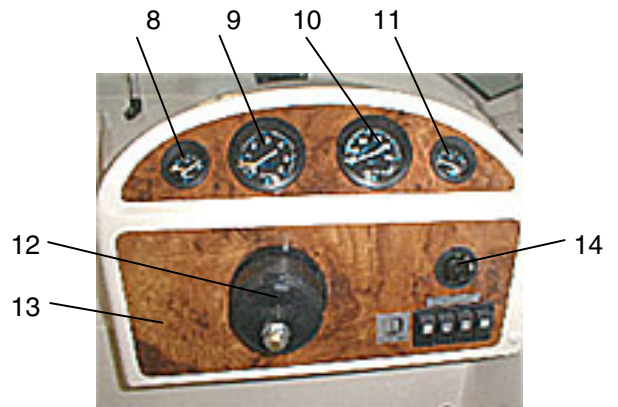

UTTERN T55
MODEL YEAR 2003

<u>Item</u>	<u>Part Number</u>	<u>Description</u>	<u>std boat</u>		<u>excl. boat</u>	
1	UTE-871245	TABLE HINGE 59X37	4	PC	4	PC
2	UTE-871664	SUPPORT TABLE	2	PC	2	PC
3	UTE-873484	COMPASS	1	PC	1	PC
4	UTE-873151	CONSOLE	1	PC	1	PC
5	UTE-873748	12 VOLT ADAPTOR	1	PC	1	PC
6	UTE-872149	U-TRIM WHITE	0.6	MT	0.6	MT
7	Q/S-858690A2	REMOTE CONTROL 4000	1	PC	1	PC
8	UTE-873303	TRIM GAUGE WHITE			1	PC
8	UTE-873424	TRIM GAUGE BLACK	1	PC		
9	UTE-873301	TACHOMETER WHITE			1	PC
9	UTE-873422	TACHOMETER BLACK	1	PC		
10	UTE-873300	SPEEDOMETER WHITE			1	PC
10	UTE-873421	SPEEDOMETER BLACK	1	PC		
10	UTE-873268	SPEEDOMETER HARNESS	1	PC	1	PC
11	UTE-873302	FUEL GAUGE WHITE			1	PC
11	UTE-873423	FUEL GAUGE BLACK	1	PC		
12	UTE-873320	STEERING HELM NFB	1	PC	1	PC
12	UTE-873321	HELM MOUNT NFB	1	PC	1	PC
13	UTE-871805	LAMINATE	1	PC	1	PC
14	Q/S-816626 A 15	HARNESS ASSY	1	PC	1	PC
15	UTE-871758	GRAB RAIL	1	PC	1	PC
16	UTE-871671	FIRE EXTINGUISHER	1	PC	1	PC
17	UTE-871768	INSPECTION HATCH	2	PC	2	PC
18	UTE-873336	TEAK FLOORING EXCL ONLY	1	PC	1	PC
NS	UTE-873144	FLOOR HATCH STD	1	PC	1	PC
NS	UTE-872145	RUBBER GASKET STD	3.2	MT	3.2	MT
NS	UTE-872146	RUBBER GASKET EXCL	3.2	MT	3.2	MT
NS	UTE-871679	LOCKING LACTH	2	PC	2	PC
NS	UTE-871681	CAM FOR LATCH	2	PC	2	PC