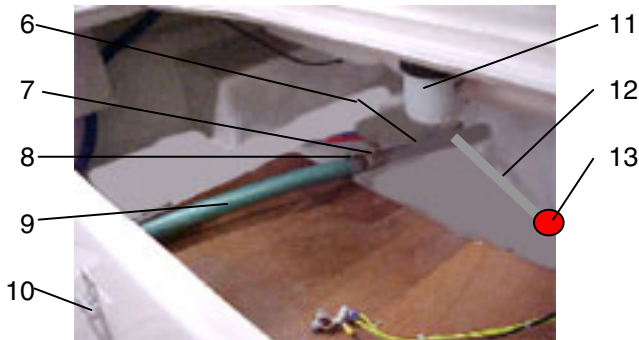

UTTERN T55
MODEL YEAR 2003

<u>Item</u>	<u>Part Number</u>	<u>Description</u>	<u>std boat</u>		<u>excl. boat</u>	
1	UTE-874022	UPH. KIT			1	PC
2	UTE-871238	HINGE FOR SEAT	2	PC	2	PC
3	UTE-873145	SEAT LID	1	PC	1	PC
4	UTE-871757	GRAB HANDLE	4	PC	4	PC
5	UTE-872000	VENT	2	PC	2	PC
6	UTE-871176	BAILING TUBE	1	PC	1	PC
7	UTE-871622	SHUT OFF VALVE	1	PC	1	PC
8	UTE-871632	HOSE ADAPTER 1"	1	PC	1	PC
9	UTE-872178	HOSE 32MM	0.75	MT	0.75	MT
9	UTE-871632	HOSE ADAPTER 1"	1	PC	1	PC
9	UTE-871629	ADAPTER	1	PC	1	PC
9	UTE-871612	THRU HULL FITTING	1	PC	1	PC
10	UTE-872682	LOCK	1	PC	1	PC
11	UTE-873289	FUEL FILTER	1	PC	1	PC
12	UTE-872176	HOSE GREAY	1.7	MT	1.7	MT
13	Q/S-808926	BILGE PUMP	1	PC	1	PC
14	UTE-872179	FILL HOSE	0.75	MT	0.75	MT
15	UTE-873261	FUEL FEED HOSE	1	MT	1	MT
16	UTE-873260	VENT HOSE	2.0	MT	2.0	MT
17	UTE-873008	FUEL TANK	1	PC	1	PC
18	UTE-872704	MAIN SWITCH	1	PC	1	PC
19	UTE-871650	BATTERY BOX	1	PC	1	PC
20	UTE-870545	BATTERY STRAP	1	PC	1	PC