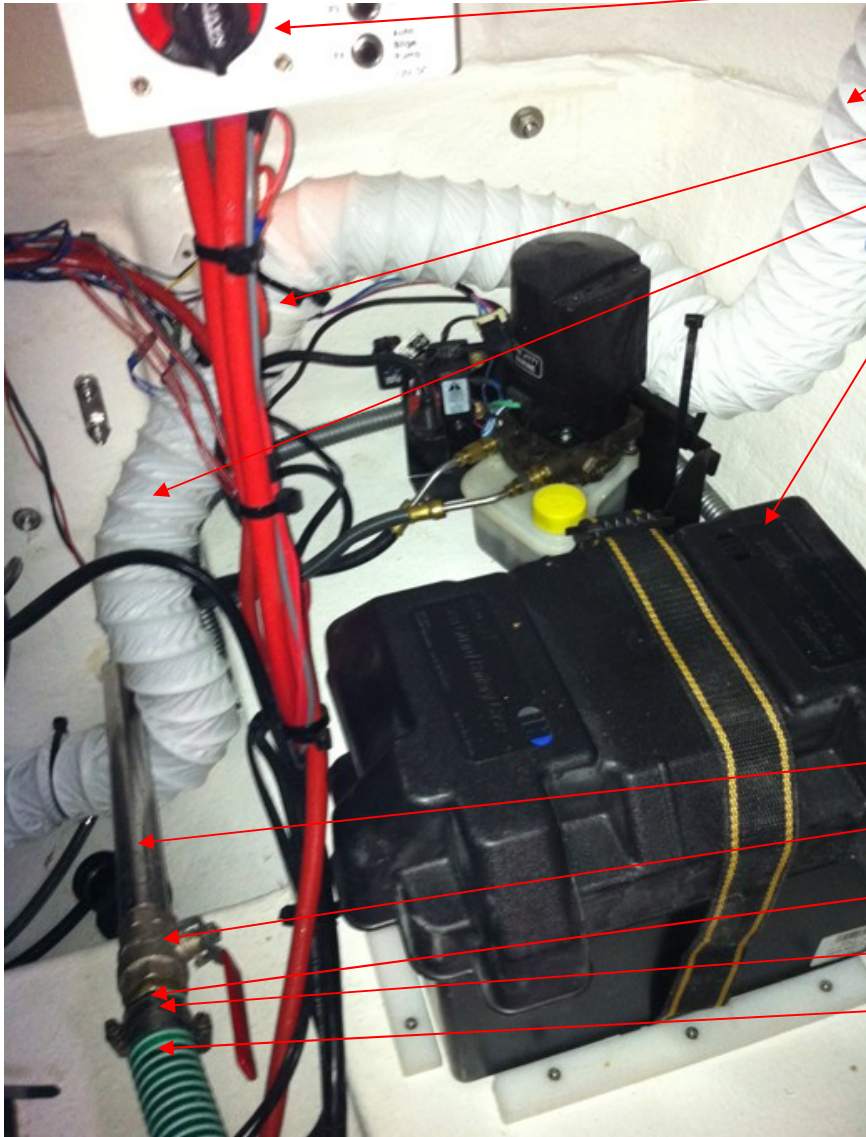

INT 1980720	PANEL, MAINSGBATTSW, 4 BRKR	1 PC
INT 1577949	HOSE, VENT/BLOWER3" WHT	1,4 MT
INT 1702662	BILGE BLOWER 3' WATERPROOF	1 PC
INT 1577949	HOSE, VENT/BLOWER3" WHT	0,8 MT
Q/S 808775	+AT-9065-1 BATTERY BOX 13X9X10	1 PC
Q/S 886560B48	STARTING BATTERY 34M BULK 48	1 PC
UTE 871172	BAILING TUBE 4602/485RLX/490RL	1 PC
UTE 871622	SHUT OFF VALVE 1"	1 PC
INT 123489	HOSE CLAMP #24	4 PC
UTE 871632	HOSE ADAPTER 1"	2 PC
UTE 872178	HOSE 32 MM GREEN DRAIN	0,52 MT