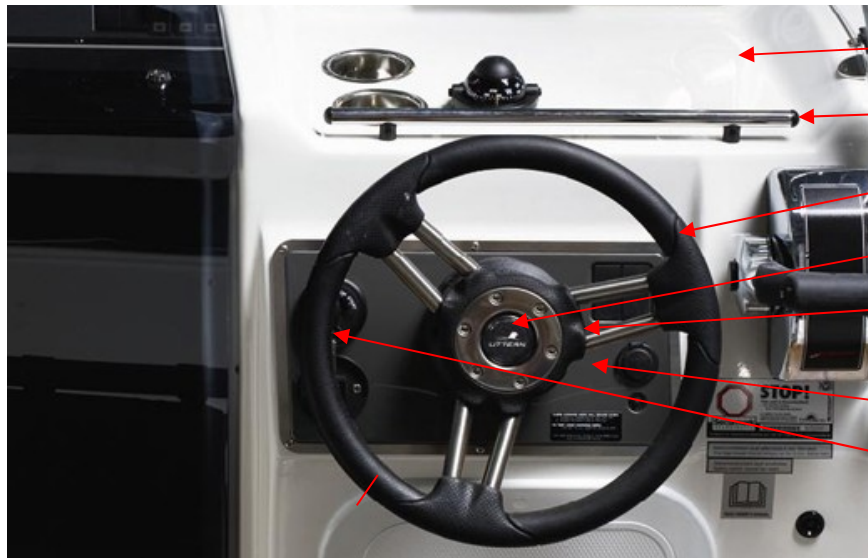

Uttern S64 exklusive model year 2011

Steering console and driver seat

INT STCON-877517-L	UTT STEERING CONSOLE 877517 LA	1 PC
UTE 874983	RAIL PANEL S49	1 PC
UTE 877101	STEER. WHEEL FERARRA 800 BLACK	1 PC
INT 2016942	EMBLEM,STEERING WHEEL CTR UTT	1 PC
UTE 874488	STEERING HELM SAFE-T QC	1 PC
UTE 874489	BEZEL SAFE-T QC	1 PC
INT 1976416	PANEL BLANK LWR S64-10 DK GRY	1 PC
Q/S 893353A03	+KEY SWITCH KIT	1 PC
Q/S 896537K15	+HARNES ASY & KEY SWITCH 15FT	1 PC