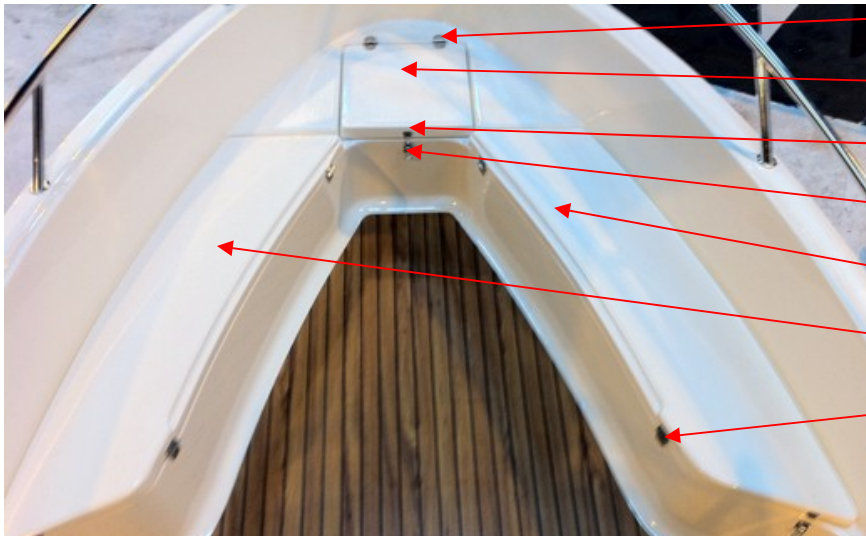

Uttern S64 eksklusive model year 2011

Seats fore

UTE 875212	HINGE 74X39 CENTER (2+2)	2 PC
INT HATCH-873107-L	UTT CTR FWD STOR HATCH 873107	1 PC
UTE 871821	LOCK FITTING FOR EXENTER-LOCK	3 PC
UTE 871694	EXCENTER LOCK SS ADJUSTABLE	3 PC
INT HATCH-873105-L	UTT STBD FWD STOR HATCH 873105	1 PC
INT HATCH-873104-L	UTT PORT FWD STOR HATCH 873104	1 PC
UTE 871245	HINGE 59X37 (3+2)	4 PC