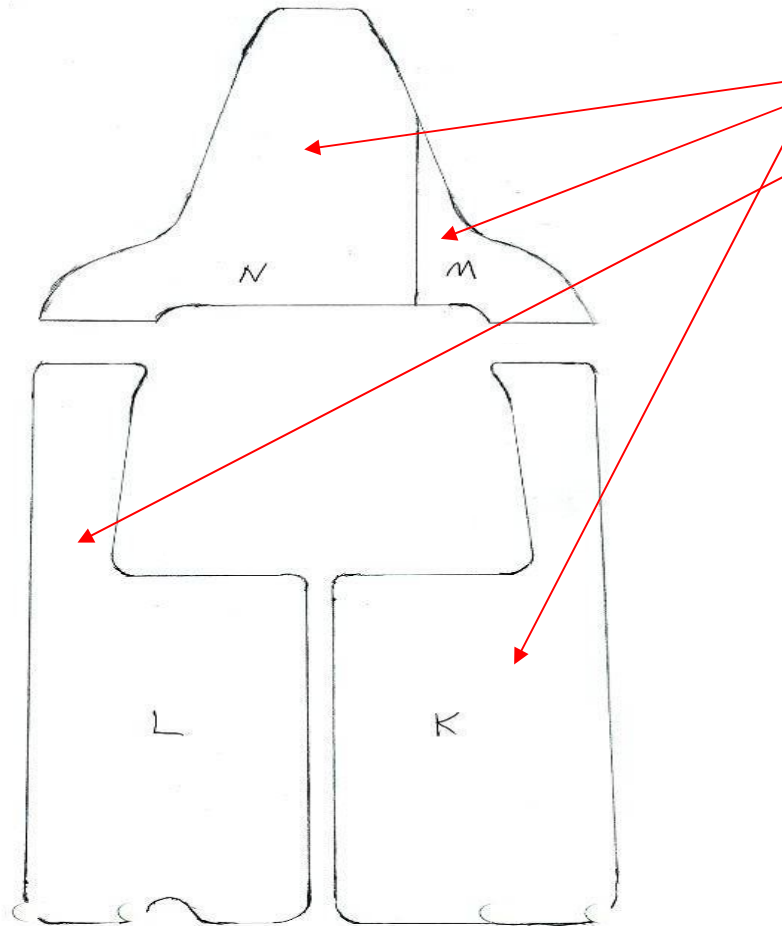

Uttern S64 eksklusive model year 2011

Durk

UTE 874776-1	FLOOR SET S64 06- PART N	1 PC
UTE 874776-2	FLOOR SET S64 06- PART M	1 PC
UTE 874776-4	FLOOR SET S64 06- PART K	1 PC
UTE 874776-5	FLOOR SET S64 06- PART L	1 PC