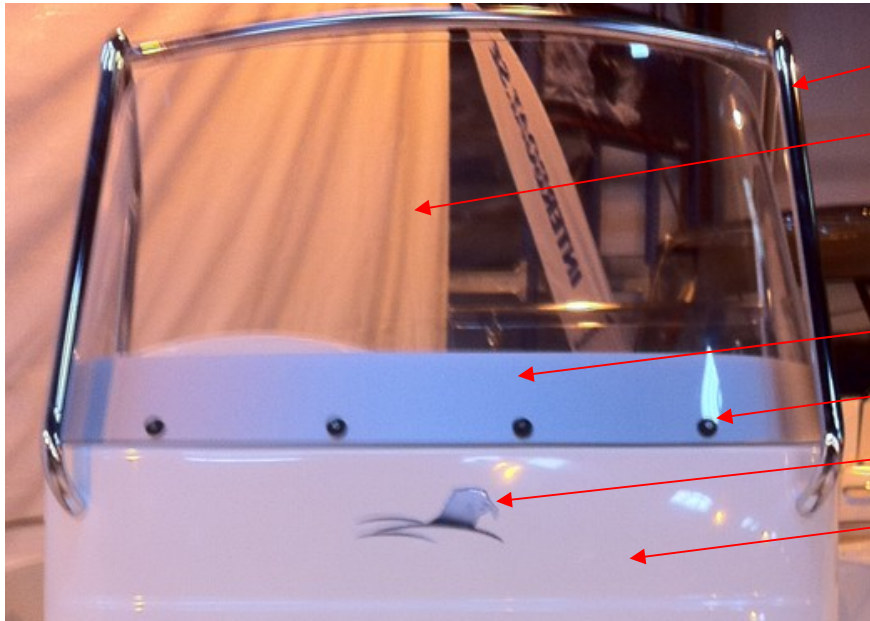

UTE 872893	GRAB RAIL WINDSHIELD 6402	1 PC
INT 2015806	WS,ACRYLIC,8MM S64	1 PC
INT 2017184	DIE CUT TAPE S-64WINDSCREEN AD	1 PC
UTE 871094	WS FASTENING KNOB	8 PC
INT 2014191	DECAL, OTTER HEADCRYSTAL CAP	3 PC
INT STCON-877517-L	UTT STEERING CONSOLE 877517 LA	1 PC