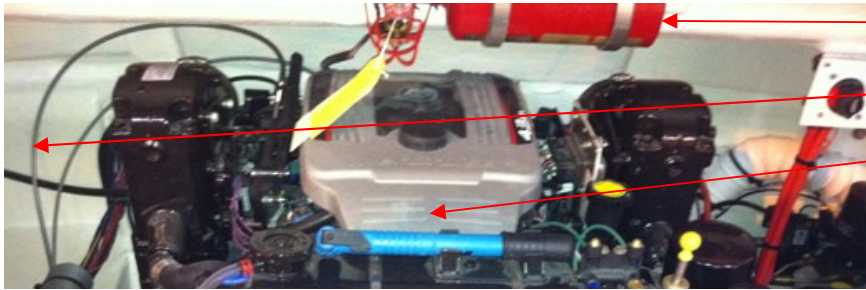

INT 2027760	FIRE EXT FIXED SYSHFC227AUTO75	1 PC
Q/S 897978A16	+CABLE-PREMIUM GEN II THRO/SHI	2 PC
MCM 42410HMUU	4.3LMPIA1 1,7" RISER E+T14PIN	1 PC