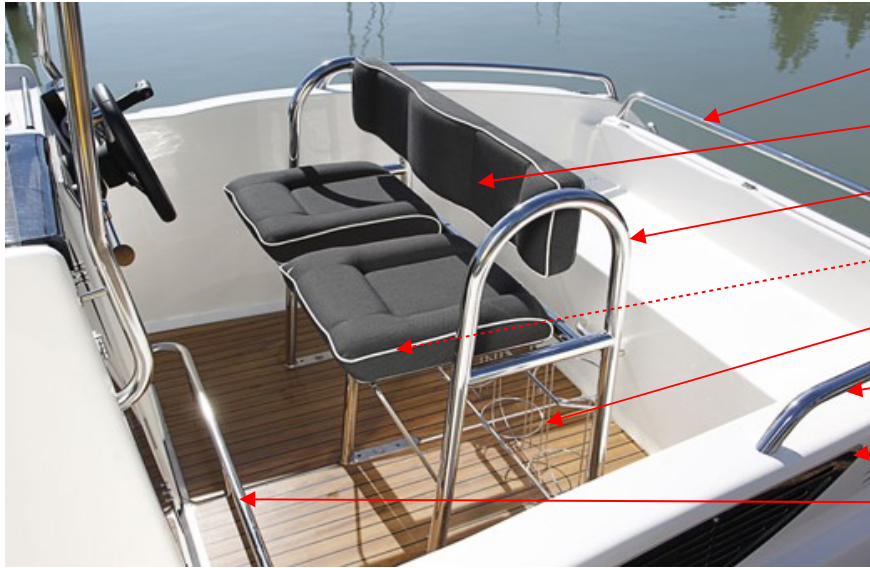

UTE 872890	RAIL S64 MID AFT	1 PC
INT 1976430	SEAT DRIVER S-64 GRY	1 PC
UTE 872870	DRIVER SEAT STAND 6402/S64	1 PC
UTE 873014	LOCK PLATE 6402 A4 DRIVERSEAT	2 PC
UTE 872940	FENDER-BASKETS	4 PC
UTE 872891	RAIL 6402 PORT/SB AFT	2 PC
INT 1980099	VENT, SS PRT ENG AIR INTAKE	1 PC
UTE 872902	FOOTSTEP IN STAINLEES STEEL	1 PC