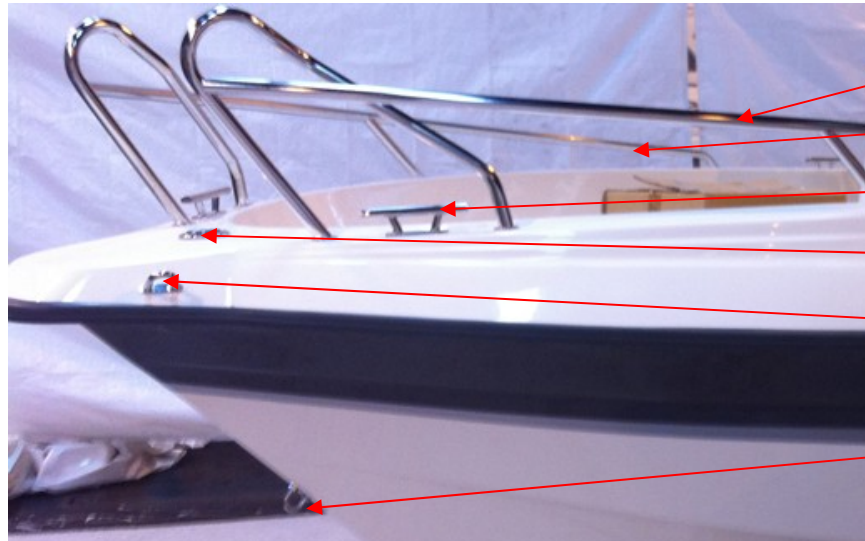

Uttern S64 exklusive model year 2011

Port side

UTE 874791	BOWRAIL S64 06- PORT	1 PC
UTE 874790	BOWRAIL S64 06- SB	1 PC
UTE 873463	CLEAT SS 205X55MM	6 PC
UTE 874625	NAV.LIGHTS POP-UP 12M	1 PC
INT 875904	INOX U-BOLT HEAT TREATED CLAS	1 PC
INT 1979176	BACKING PLATE SECURITY EYE	1 PC
UTE 871936	BOWEYE SS 12 MM W.LOCKNUT 1 PC	1 PC