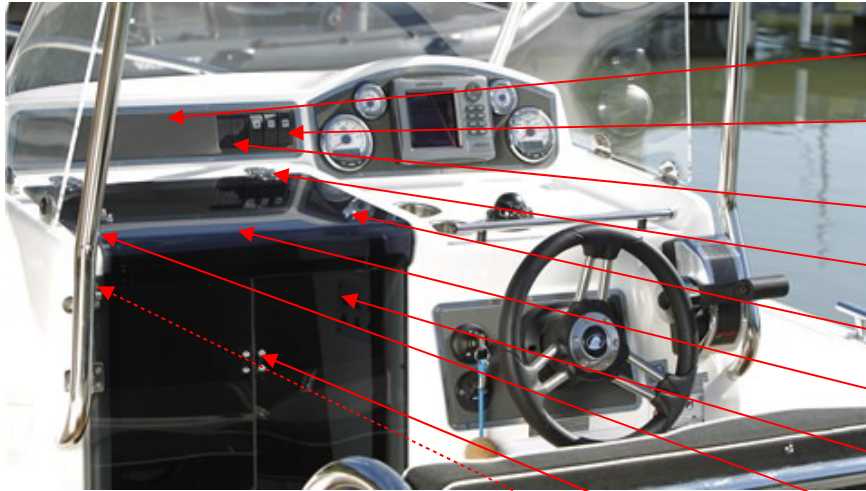

INT 1976417	PANEL. BLANK PRT S64-10 DK GRY	1 PC
UTE 871336	MAIN SWITCH ON/OFF W/O PUSH-BUT	1 PC
UTE 873473	ACTUATOR BILGE PUMP	1 PC
UTE 873844	SWITCH COVER	2 PC
UTE 871250	HINGE 74X39 (2+2)	2 PC
UTE 871827	HATCH LOCK ABLOY DOOR 4455 W F	1 PC
UTE 872874	HATCH 6402 PLEXI	1 PC
UTE 872873	DOOR PLEXI 6402	1 PC
INT 2016537	BRACKET	1 PC
UTE 873692	HATCH ADJUSTER	1 PC
UTE 871245	HINGE 59X37 (3+2)	2 PC
UTE 872681	BOWEYE 38X13 MM	1 PC
UTE 871750	RUBBER STRETCHER S90MM(CONICAL	1 PC