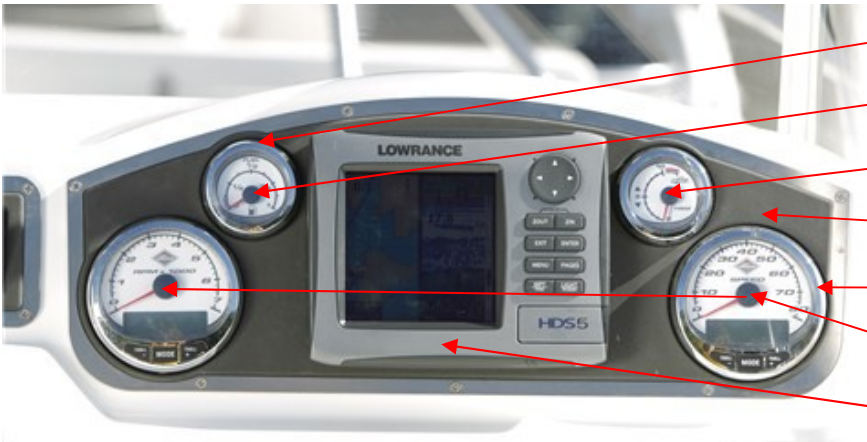

- UTE 874501 CUPHOLDER STAINLESS STELL 2 PC
- UTE 877180 COMPASS SILVA 58F 1 PC
- Q/S 883711A14 +CONSOLE MOUNT-RC SIGL MCM TRM 1 PC
- UTE 873844 SWITCH COVER 2 PC
- UTE 873748 SOCKET 12V ROUND FLUSH MOUNT 1 PC
- Q/S 19674A05 +LANYARD STOP KT-FLUSH MNT-MCM 1 PC
- UTE 873465 INSPECTION LID 355X600 1 PC
- UTE 874706 FIRE EXTINGUISHER PRIMEX 2KG 1 PC