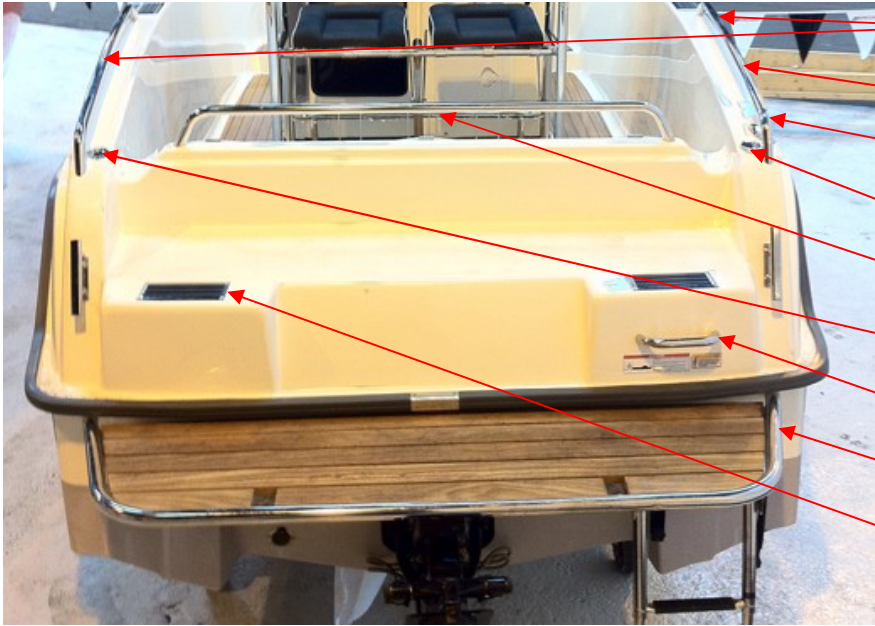

UTE 872891	BOWRAIL 6402 PORT/SB AFT	2 PC
INT 1980104	STBD ENGINE AIR INTAKE S64	1 PC
UTE 873426	DECKFILL CROME UNLEADLEGSIN 38	1 PC
UTE 875119	ROUND BASE FOR POLE WHITE	1 PC
UTE 872890	RAIL S64 MID AFT	1 PC
UTE 871702	FLAG HOLDER ATTACHMENT SS	1 PC
UTE 871758	GRABRAIL SS 200 MM	1 PC
UTE 874325	BATHING PLATFORM S64 04- LADDE	1 PC
UTE 877368	FOOTRESTSBOARD RUBBER 86X220	4 PC