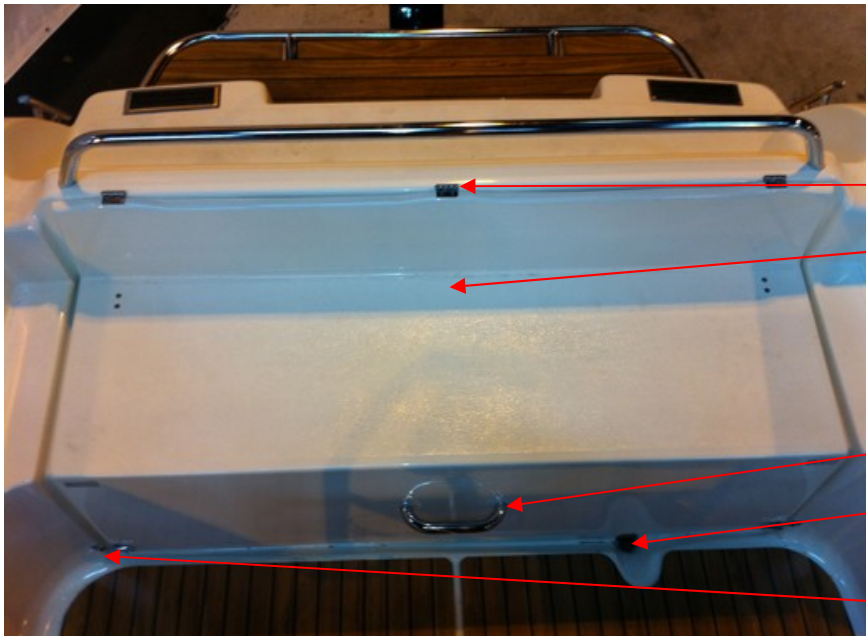

UTE 871245	HINGE 59X37 (3+2)	3 PC
INT HATCH-873965-L	UTT ENGINE HATCH 873965 LAM	1 PC
UTE 871758	GRABRAIL SS 200 MM	1 PC
UTE 871612	THRU HULL FITTING 1" CONVEX	1 PC
UTE 871629	TUBE MUFF 1"	1 PC
UTE 871821	LOCK FITTING FOR EXENTER-LOCK	2 PC