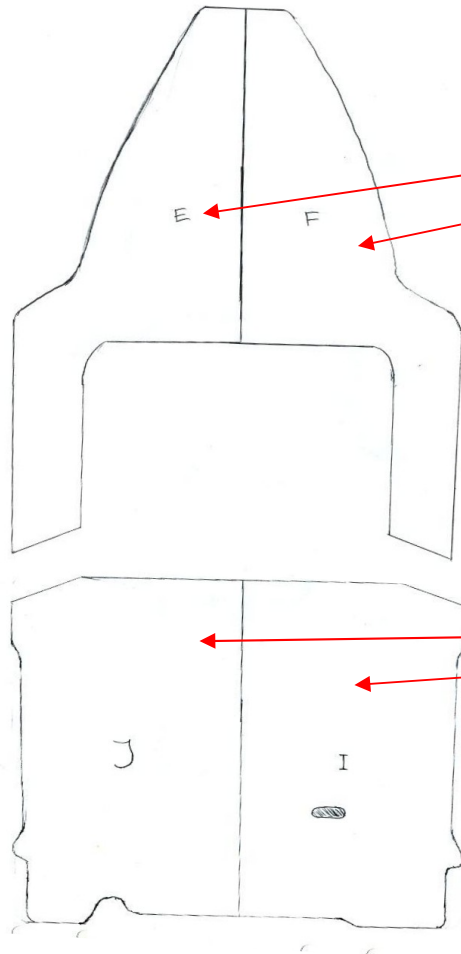

Uttern S55 outboard model year 2011

Laminate floor

UTE 874774-1 FLOOR SET S55 06- PART E
UTE 874774-2 FLOOR SET S55 06- PART F

1 PC
1 PC

UTE 874774-3 FLOOR SET S55OB 06- PART J
UTE 874774-4 FLOOR SET S55OB 06- PART I

1 PC
1 PC