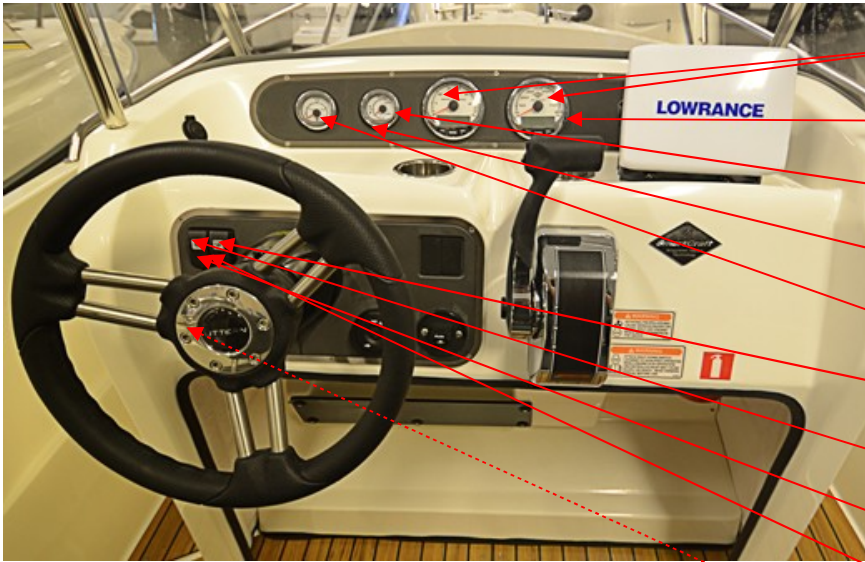

Q/S 889223K32	+KIT-SC TACH & 80 SPEEDO,WHITE	1 PC
Q/S 8590743	+BEZEL - CHROME, OMEGA GAUGES	2 PC
Q/S 879914K11	+01 212 012 TRIM-WHITE-SINGLE	1 PC
Q/S 8798713	+BEZEL - 52 MM GUAGE, CHROME	2 PC
Q/S 879910K11	+02 224 022 FUEL LEVEL-WHITE	1 PC
UTE 873473	ACTUATOR BILGE PUMP	1 PC
UTE 873474	SWITCH (ON)/OFF	1 PC
UTE 871339	ACTUATOR NAV LIGHT	1 PC
UTE 871336	SWITCH ON/OFF	1 PC
UTE 873844	SWITCH COVER	3 PC