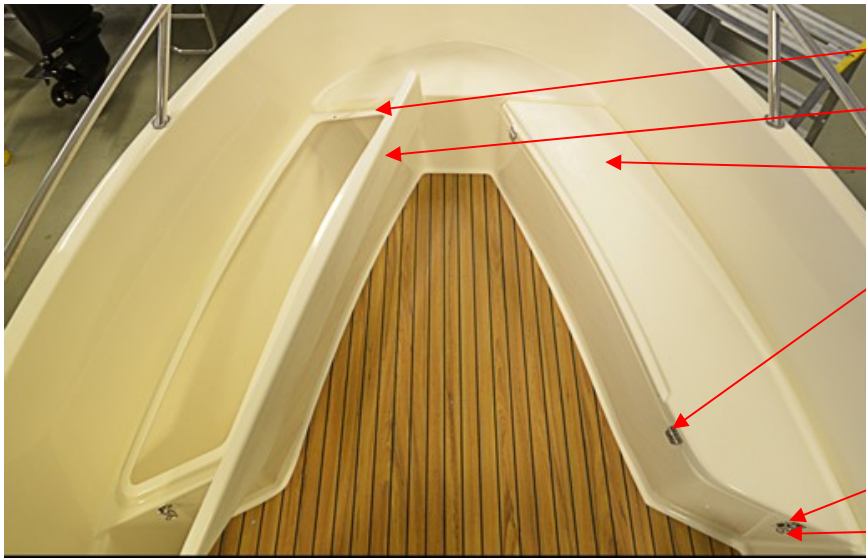

Uttern S55 outboard model year 2011

Fore

UTE 874625	NAV.LIGHTS POP-UP 12M	1 PC
UTE 874331	BOWRAIL SB S56 EXCLUSIVE	1 PC
UTE 874332	BOWRAIL BB S56 EXCLUSIVE	1 PC
UTE 873463	CLEAT SS 205X55MM	4 PC
INT HATCH-872817-L	UTT BOW STORAGE HATCH 872817 L	1 PC
UTE 871652	FITTING STRIP WITH CLIP-Q	1 PC
UTE 872681	BOWEYE 38X13 MM	2 PC
UTE 871250	HINGE 74X39 (2+2)	2 PC