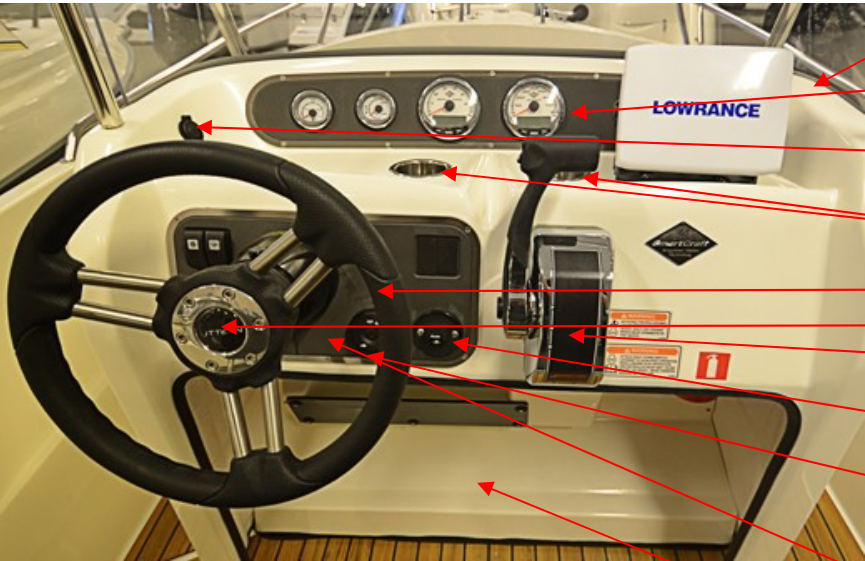

Uttern S55 outboard model year 2011

Steering panel and driver seat

INT STRCON-874272-L	UTT STEERING CONSOLE 874272 LA	1 PC
INT 1976419	PANEL, BLANK UPR S55-10 DK GRY	1 PC
UTE 873748	SOCKET 12V ROUND FLUSH MOUNT	1 PC
UTE 874501	CUPHOLDER STAINLESS STEEL	2 PC
UTE 877101	STEER. WHEEL FERARRA 800 BLACK	1 PC
INT 2016942	EMBLEM,STEERING WHEEL CTR UTT	1 PC
Q/S 8M0041431	+4500 RC - SINGLE, OB TRIM	1 PC
Q/S 19674A07	LANYARD STOP KT-FLUSH MNT-OB	1 PC
Q/S 896537K20	+HARNESS ASY & KEY SWITCH 20FT	1 PC
Q/S 893353A03	+KEY SWITCH KIT	1 PC
INT 1976415	PANEL, BLANK LWR S55-10 DK GRY	1 PC
INT SCBASE-872814-L	UTT STEERING CONS BASE 872814	1 PC