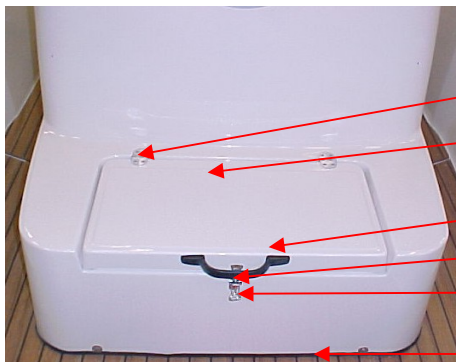

UTE 875212	HINGE 74X39 CENTER (2+2)	2 PC
INT HATCH-872815-L	UTT STEERING CONS HATCH 872815	1 PC
UTE 877278	GRABHANDLE ROCKA BLACK/PLASTIC	1 PC
UTE 871694	EXCENTER LOCK SS ADJUSTABLE	1 PC
UTE 871821	LOCK FITTING FOR EXENTER-LOCK	1 PC
UTE 872148	U-TRIM BLACK	5 MT