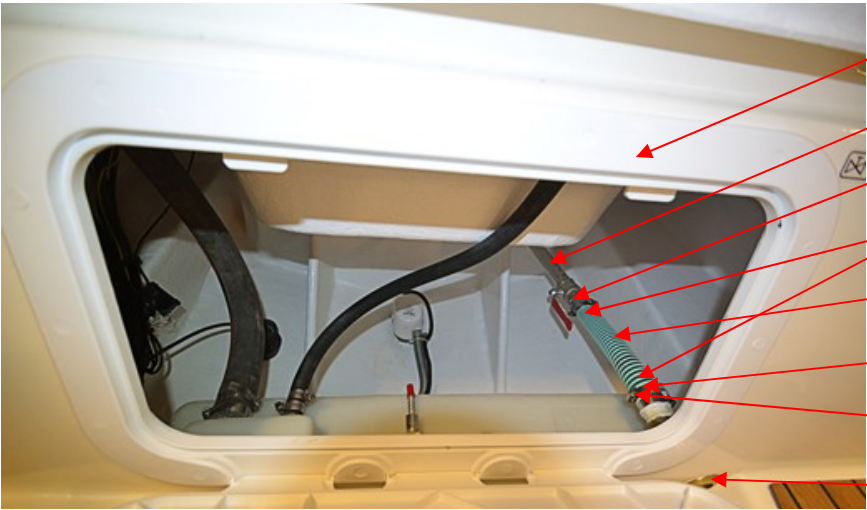

Uttern S55 outboard model year 2011

Seats aft

UTE 873465	INSPECTION LID 355X600	1 PC
UTE 871175	BAILING TUBE 5102	1 PC
UTE 871622	SHUT OFF VALVE 1"	1 PC
UTE 871632	HOSE ADAPTER 1"	2 PC
UTE 872178	HOSE 32 MM GREEN DRAIN	0,33 MT
UTE 871629	TUBE MUFF 1"	1 PC
INT 123489	HOSE CLAMP #24	4 PC
UTE 871612	THRU HULL FITTING 1" CONVEX	1 PC