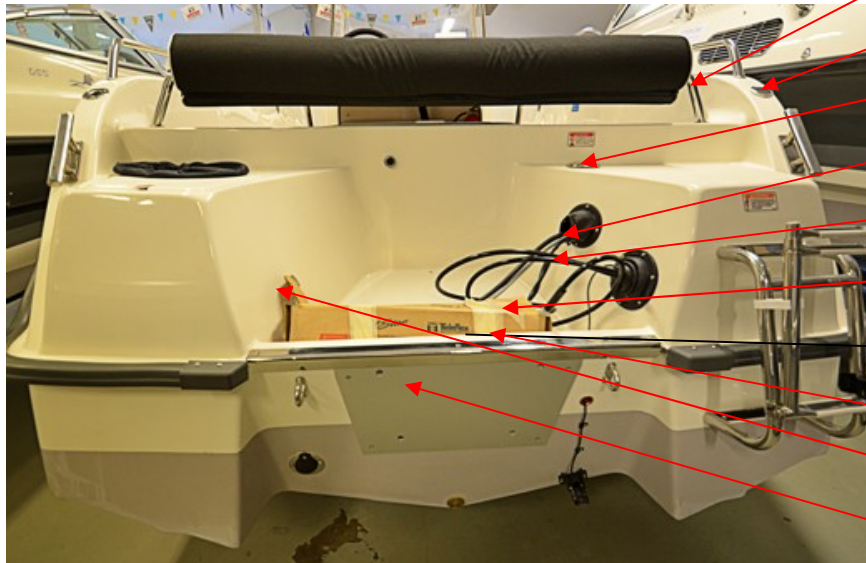

Uttern S55 outboard model year 2011

Aft

UTE 871702	FLAG HOLDER ATTACHMENT SS	1 PC
UTE 871770	BOOT W.TIE STRAP 100 MM	1 PC
UTE 871771	BOOT RUBBER 140 MM DIAMETER	1 PC
UTE 874281	BOARDING LADDER SS TELESCOP	1 PC
UTE 877181	RIGGINGHOSE 31MM	1,2 MT
INT 1976406	GUNNEL FITTING, DK GRY	2 PC
INT 1976408	GUNNEL TRIM, 623 12.5M DK GRY	1 PC
Q/S 859223	+SENSOR-SPEED/TEMP TRANSOM MNT	1 PC
UTE 873283	DRAIN BRASS NR 501	1 PC