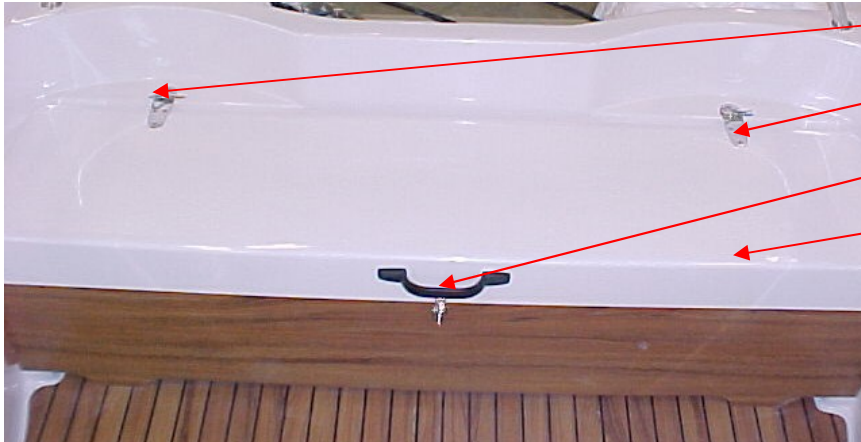

- UTE 870890 SPRINGLOCK 4 MM SS 2 PC
- UTE 871233 HINGE 128 X 38 (3+3) 2 PC
- UTE 877278 GRABHANDLE ROCKA BLACK/PLASTIC 1 PC
- INT SEAT-873101-L UTT COCKPIT BENCH SEAT 873101 1 PC