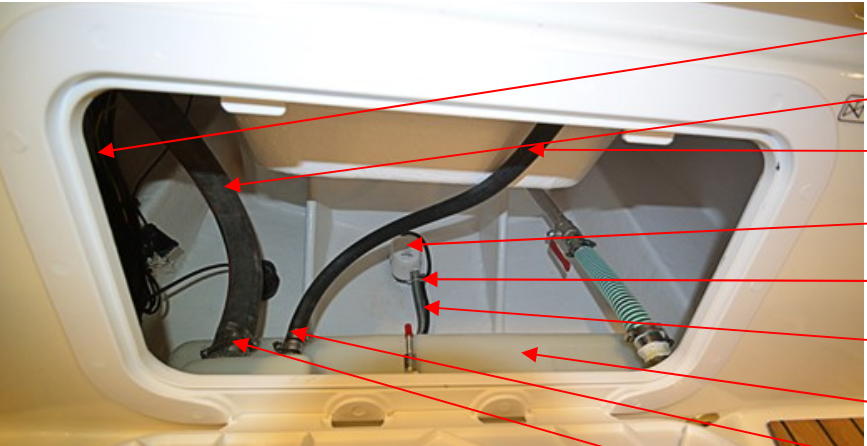

INT 123760	10MM FUELHOSE TYPE A1	1,85 MT
INT 2017535	HOSE, FUEL 1.5" ISO/SAE A2COR	0,65 MT
INT 123778	HOSE, FUEL 5/8" TYPE A1 ISO/C	0,8 MT
INT 1760963	PUMP BILGE SAHARA 500	1 PC
INT 263954	HOSE CLAMP #10	2 PC
INT 1692922	3/4" ID CORR PVC WATER HOSE	1,7 MT
INT 2049108	TANK, FUEL 90L PETROL(ASVCAL	1 PC
INT 263954	HOSE CLAMP #10	4 PC
INT 256719	HOSE CLAMP #32	4 PC