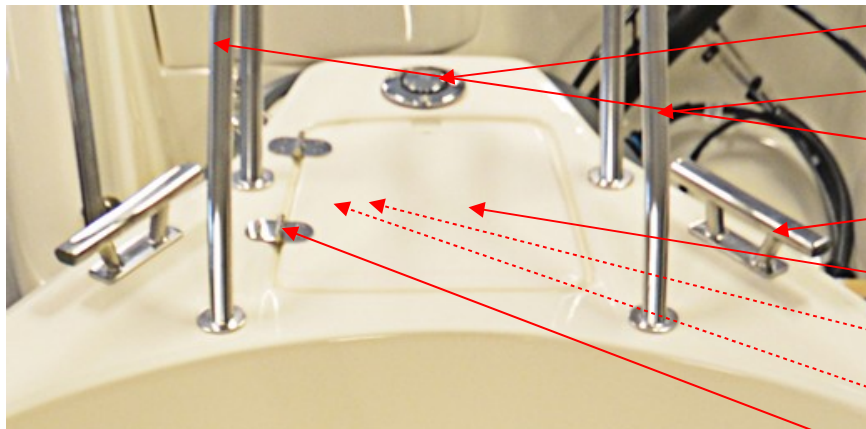

Uttern S55 outboard model year 2011

Fore

UTE 874625	NAV.LIGHTS POP-UP 12M	1 PC
UTE 874331	BOWRAIL SB S56 EXCLUSIVE	1 PC
UTE 874332	BOWRAIL BB S56 EXCLUSIVE	1 PC
UTE 873463	CLEAT SS 205X55MM	4 PC
INT HATCH-872817-L	UTT BOW STORAGE HATCH 872817 L	1 PC
UTE 871652	FITTING STRIP WITH CLIP-Q	1 PC
UTE 872681	BOWEYE 38X13 MM	2 PC
UTE 871250	HINGE 74X39 (2+2)	2 PC