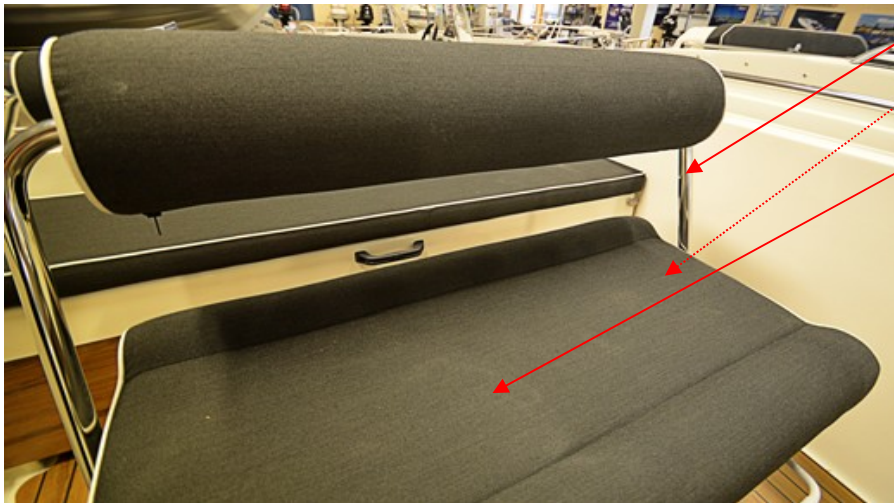

UTE 870651	BOW SEAT SS 5602	1 PC
UTE 871889	ENDCAP 25/22 SVAR (1	4 PX
INT 1976431	SEAT, DRIVER, S52/S55-10 GRY	1 PC