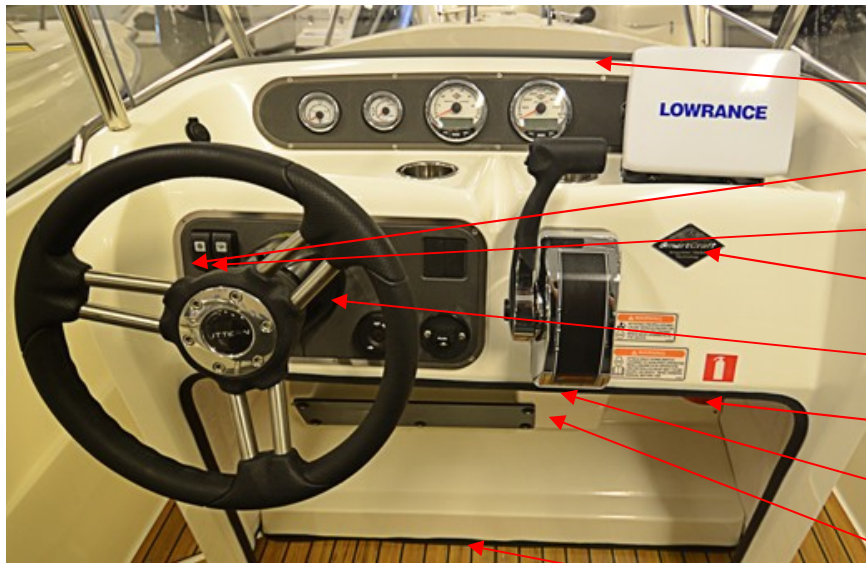

Q/S 889223K32	+KIT-SC TACH & 80 SPEEDO,WHITE	1 PC
Q/S 8590743	+BEZEL - CHROME, OMEGA GAUGES	2 PC
Q/S 879914K11	+01 212 012 TRIM-WHITE-SINGLE	1 PC
Q/S 8798713	+BEZEL - 52 MM GUAGE, CHROME	2 PC
Q/S 879910K11	+02 224 022 FUEL LEVEL-WHITE	1 PC
UTE 873473	ACTUATOR BILGE PUMP	1 PC
UTE 873474	SWITCH (ON)/OFF	1 PC
UTE 871339	ACTUATOR NAV LIGHT	1 PC
UTE 871336	SWITCH ON/OFF	1 PC
UTE 873844	SWITCH COVER	3 PC