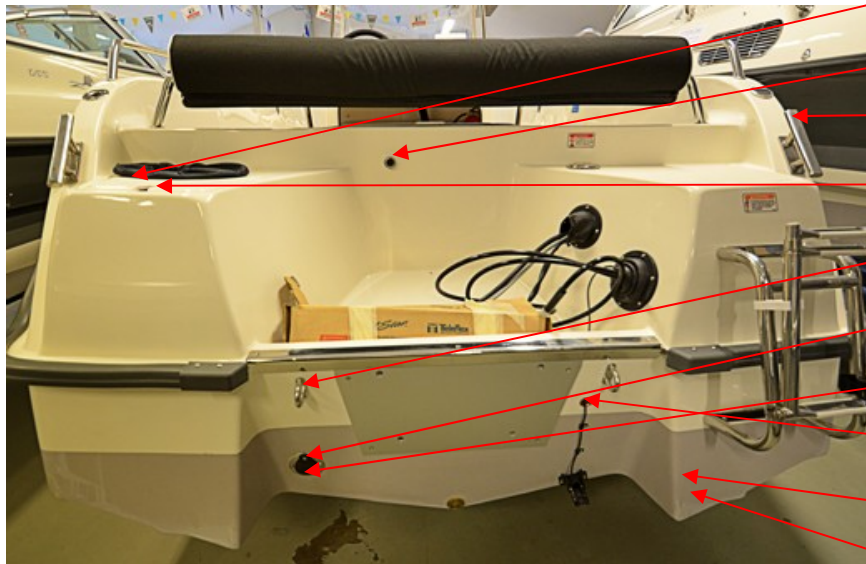

UTE 875212	HINGE 74X39 CENTER (2+2)	2 PC
UTE 872989	FUEL TANK VENTS	1 PC
UTE 873463	CLEAT SS 205X55MM	4 PC
INT HATCH-872818-L	UTT TRANS STORAGE HATCH 872818	1 PC
UTE 877285	BOWEYE SS 12MM LONG W. LOCKNUT	2 PC
UTE 873710	WS FASTENING PLATBLACK YTTERD.	1 PC
UTE 871642	ANTI-SYPHON VALVE SELF-BAILIN	1 PC
INT 2025903	COPPER TUBE	1 PC
INT 1980722	PRIMER, BTM PAINT PRIMOCON	0,94 LT
INT 1980721	PAINT, BTM INTERSPEED ULTRA WH	2,17 LT