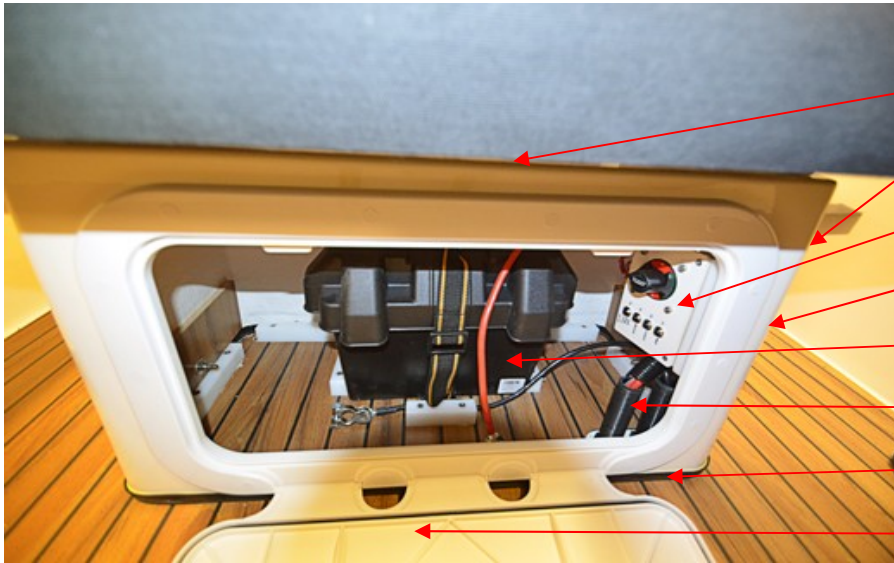

UTE 874630	GLIDE RAILS W BAR	1 PC
UTE 877132	LOUVERED VENT 82X82 STAINLESS	2 PC
INT 1980720	PANEL, MAINSGBATTSW, 4 BRKR	1 PC
INT SEAT-874631-L	UTT HELM SEAT BASE 874631 LAM	1 PC
Q/S 808775	+AT-9065-1 BATTERY BOX 13X9X10	1 PC
UTE 871661	THRU HULL FITTING 150MM BLACK	2 PC
UTE 872145	U-TRIM W SEAL LOWER	2,25 MT
UTE 873465	INSPECTION LID 355X600	1 PC