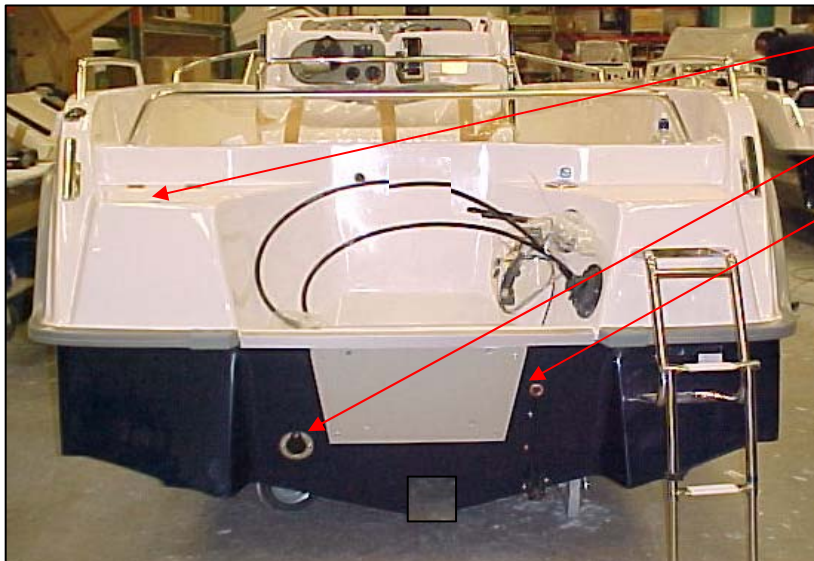

- UTE 872818   ANCHOR HATCH AFT   1 PC
- UTE 871642   ANTI-SYPHONE VALVE SELF-BAILING DEVICE   1 PC
- UTE 870903   THRU HULL FITTINGS 65 MM COPPER   1 PC