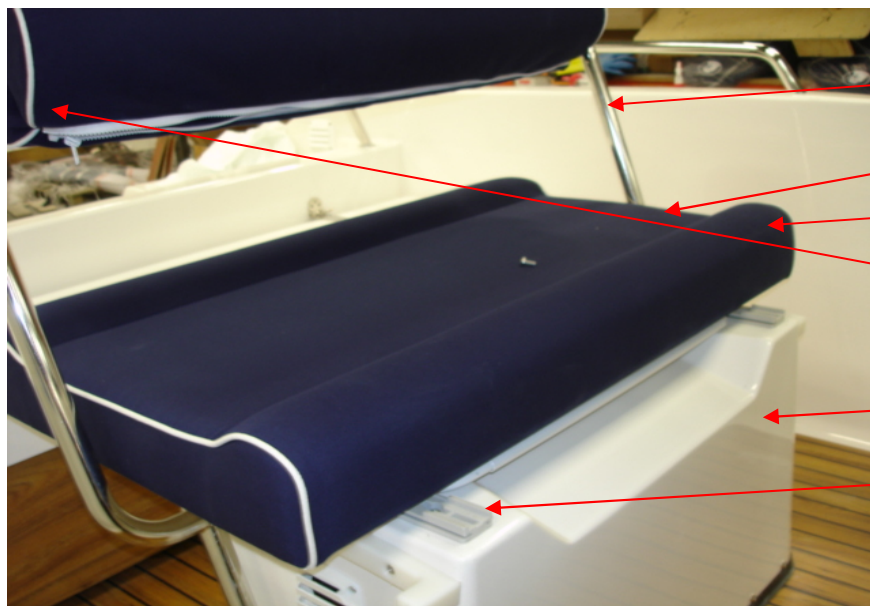

UTE 870651	BOW SEAT SS S52/S56 BACK	1 PC
UTE 875161	SEAT S52/S55 BLUE CUSHIONS	1 PC
UTE 875161-1	SEAT ONLY S52/S55 BLUE	1 PC
UTE 875161-2	BACKREST ONLY S52/S55 BLUE	1 PC
UTE 873465	INSPECTION LID 355X600 NOVARADE	1 PC
not in picture		
UTE 874631	SEAT BOX	1 PC
UTE 874630	SEAT SLIDER	1 PC