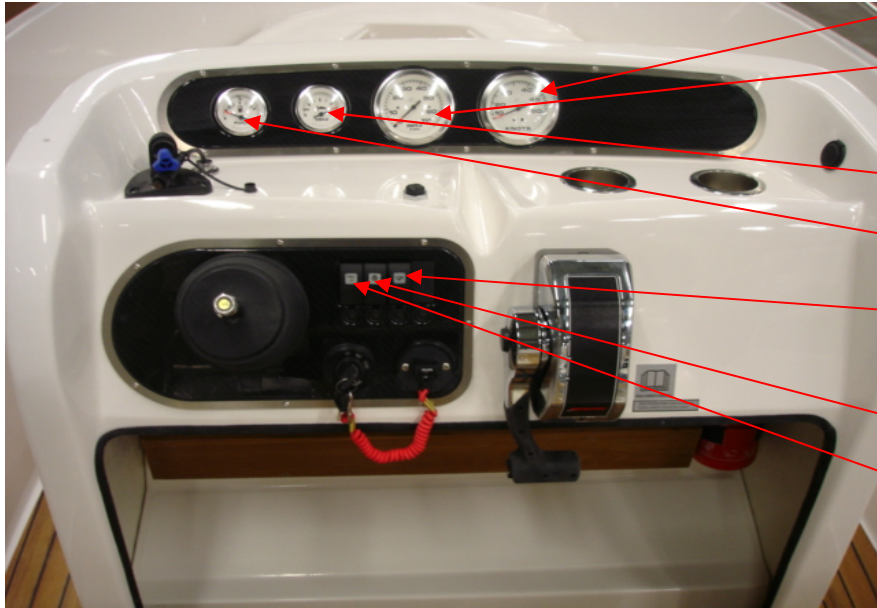

- UTE 873300 GAUGE-SPEEDOMETER CHROME/WHITE 1 PC
- UTE 873301 GAUGE-TACHOMETER CHROME/WHITE 1 PC
- UTE 873268 HARNESS KIT Q/S 1 PC
  not in picture
- UTE 873303 POWER TRIM GAUGES CHROME/WHITE 1 PC
- UTE 873302 FUEL GAUGE CHROME/WHITE 1 PC
- UTE 873473 SWITCH BILGE PUMP 1 PC
- UTE 873474 MAIN SWITCH (ON)-OFF BILGE PUMP 1 PC
  not in picture
- UTE 871339 SWITCH NAVIGATION LIGHTS 1 PC
- UTE 873315 SWITCH INSTRUMENT LIGHTING 1 PC
- UTE 871336 SWITCH ON-OFF 1 PC
  not in picture
- UTE 874406 MAIN SWITCH OFF-ON-ON 1 PC
  not in picture