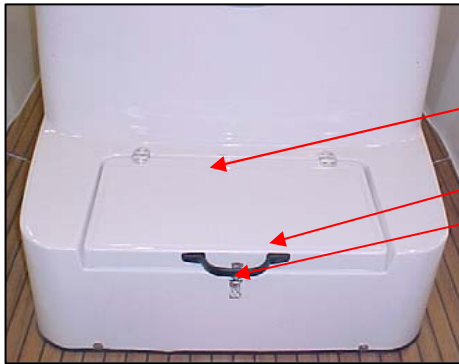

UTE 874261	CABLE SYSTEM S56OPTI PANEL	1 PC
	not in picture	
UTE 874009	MAIN CABLE SYSTEM S56	1 PC
Q/S 879982T20	HARNESS ASSY SC1000-2RSL-20	1 PC
Q/S 859743T2	HARNESS ASSY BOAT INSTRUMENTS	1 PC
UTE 874444	WASHER FOR TEMPESENSOR 20X35	1 PC

UTE 872815	HATCH S56 STEERING PANEL	1 PC
UTE 871757	HANDLE INSIDE BLACK/PLASTIC	1 PC
UTE 872682	PADLOCK SS LONG	1 PC