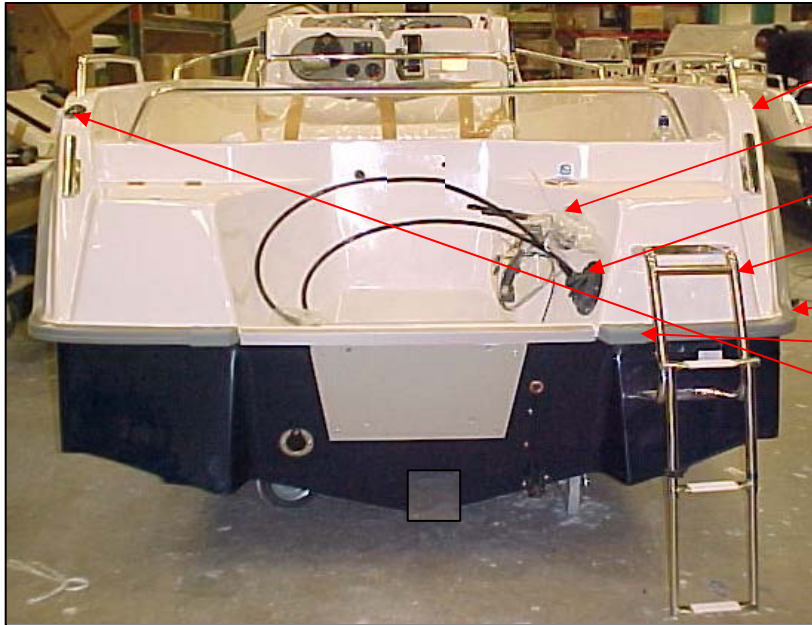

Uttern S55 outboard model year 2007

Aft

UTE 875119	ROUND BASE FOR POLE WHITE	1 PC
UTE 871770	CABLE BUSHING FOR BOOT HOP100 MM	1 PC
UTE 871771	CABLE BUSHING FOR BOOT 140 MM OUTSIDE	1 PC
UTE 874281	BOARDING LADDER TELESCOPE	1 PC
UTE 873385	GUNNEL RUBBER 623 12,5 M SILVER-GREY	1 PC
UTE 873380	GUNNEL FITTINGS SILVER-GREY	2 PC
UTE 871702	FLAG HOLDER ATTACHMENT SS	1 PC