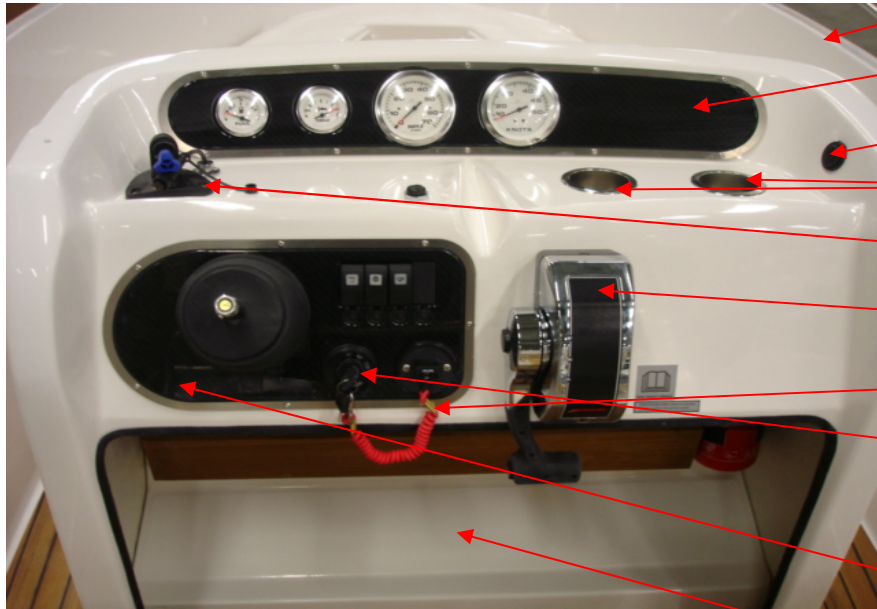

Uttern S55 optimax model year 2007

Steering panel

UTE 874272	STEERING PANEL S56 EXCKL ONLY PLASTIC P,	1 PC
UTE 874809	ANCHORBOX 55 IB TEAK COMPL.	1 PC
UTE 873748	SOCKET 12V ROUND FLUSH BLAC S	1 PC
UTE 874501	DRINKHOLDER SS	2 PC
UTE 874537	NAVMAN PRERIG. KIT TRACKER 5500I	1 PC
Q/S 883711A12	REMOTE CONTROL TOP MOUNTED	1 PC
UTE 873270	EMERGENCY STOP SWITCH	1 PC
Q/S 816626A15	IGNITION SWITCH	1 PC
Q/S 896537K15	HARNES ASY & KEY SWITCH 15FT	
Q/S 893353A03	KEY SWITCH KIT	
Q/S 892990T01	HARNES ASY-ANALOG GAUGE 5FT	
UTE 874846	INSTRUMENTP. LOWER S55 3.0 06-	1 PC
UTE 872814	FOOTREST	1 PC