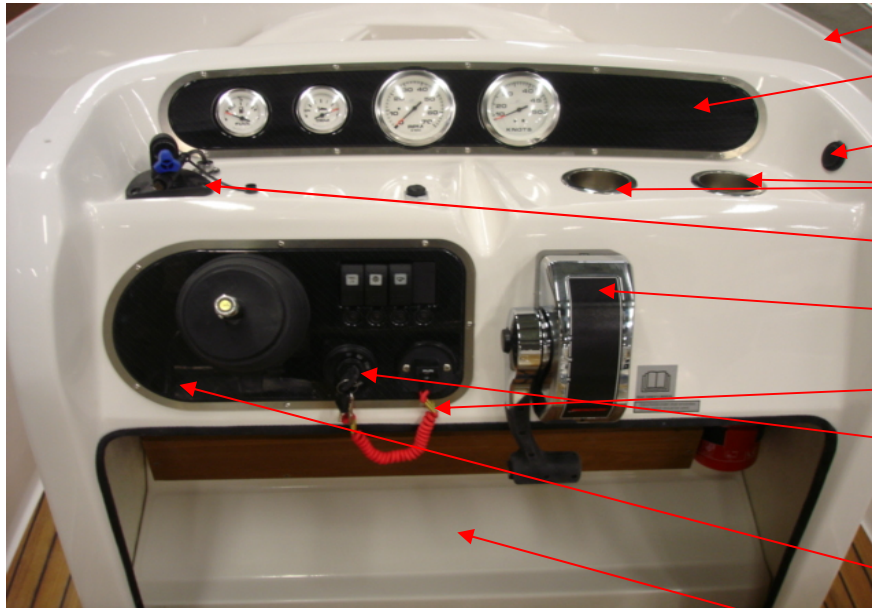

## Steering panel

UTE 874272	STEERING PANEL S56 EXCKL ONLY PLASTIC P,	1 PC
UTE 874809	ANCHORBOX 55 IB TEAK COMPL.	1 PC
UTE 873748	SOCKET 12V ROUND FLUSH BLAC S	1 PC
UTE 874501	DRINKHOLDER SS	2 PC
UTE 874537	NAVMAN PRERIG. KIT TRACKER 5500I	1 PC
Q/S 883711A12	REMOTE CONTROL TOP MOUNTED	1 PC
UTE 873270	EMERGENCY STOP SWITCH	1 PC
Q/S 816626A15	IGNITION SWITCH	1 PC
Q/S 896537K15	HARNES ASY & KEY SWITCH 15FT	1 PC
Q/S 893353A03	KEY SWITCH KIT	1 PC
Q/S 892990T01	HARNES ASY-ANALOG GAUGE 5FT	1 PC
UTE 874846	INSTRUMENTP. LOWER S55 3.0 06-	1 PC
UTE 872814	FOOTREST	1 PC