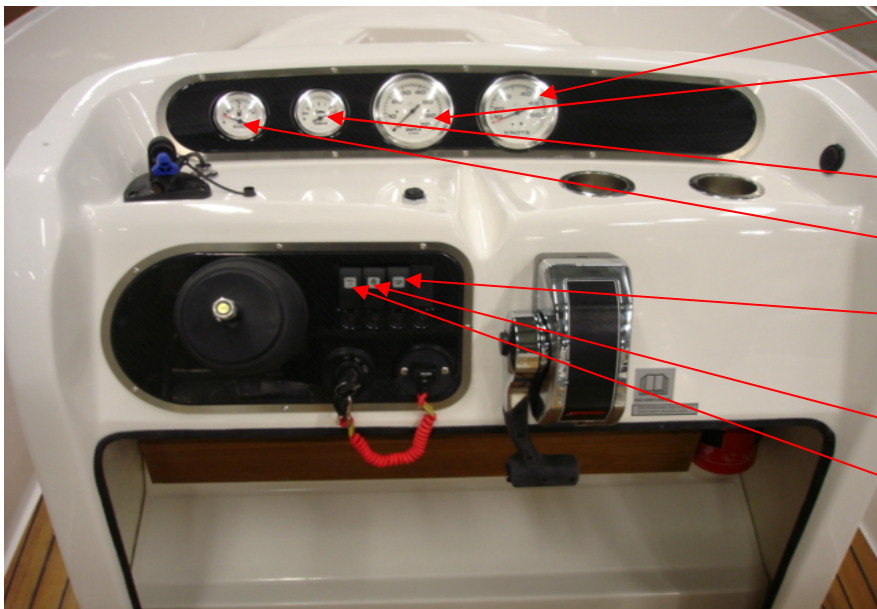

## Steering panel

UTE 874272	STEERING PANEL S56 EXCKL ONLY PLASTIC P,	1 PC
UTE 874809	ANCHORBOX 55 IB TEAK COMPL.	1 PC
UTE 873748	SOCKET 12V ROUND FLUSH BLAC S	1 PC
UTE 874501	DRINKHOLDER SS	2 PC
UTE 874537	NAVMAN PRERIG. KIT TRACKER 5500I	1 PC
Q/S 883711A12	REMOTE CONTROL TOP MOUNTED	1 PC
UTE 873270	EMERGENCY STOP SWITCH	1 PC
Q/S 816626A15	IGNITION SWITCH	1 PC
Q/S 896537K15	HARNES ASY & KEY SWITCH 15FT	1 PC
Q/S 893353A03	KEY SWITCH KIT	1 PC
Q/S 892990T01	HARNES ASY-ANALOG GAUGE 5FT	1 PC
UTE 874846	INSTRUMENTP. LOWER S55 3.0 06-	1 PC
UTE 872814	FOOTREST	1 PC