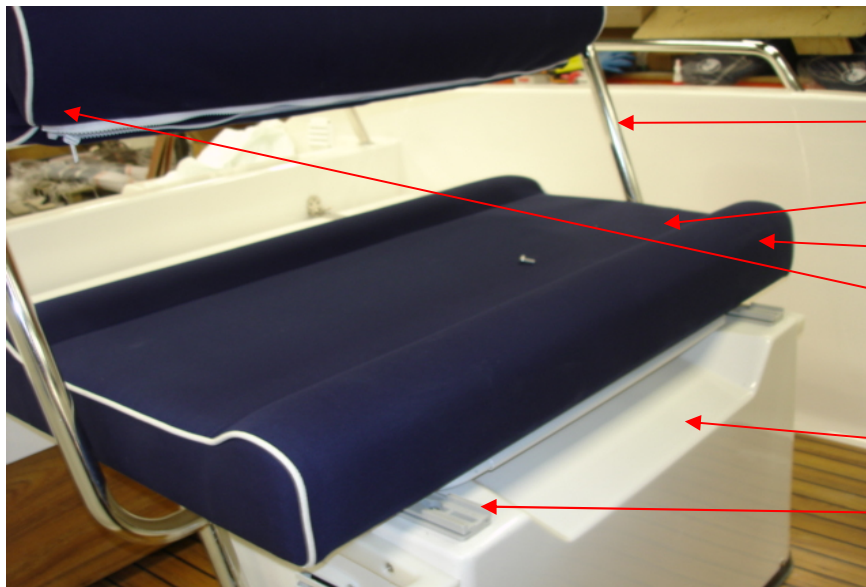

UTE 870651	BOW SEAT SS S52/S56 BACK	1 PC
UTE 875161	SEAT S52/S55 BLUE CUSHIONS	1 PC
UTE 875161-1	SEAT ONLY S52/S55 BLUE	1 PC
UTE 875161-2	BACKREST ONLY S52/S55 BLUE	1 PC
UTE 873465	INSPECTION LID 355X600 NOVARADE	1 PC
not in picture		
UTE 874631	SEAT BOX	1 PC
UTE 874630	SEAT SLIDER	1 PC