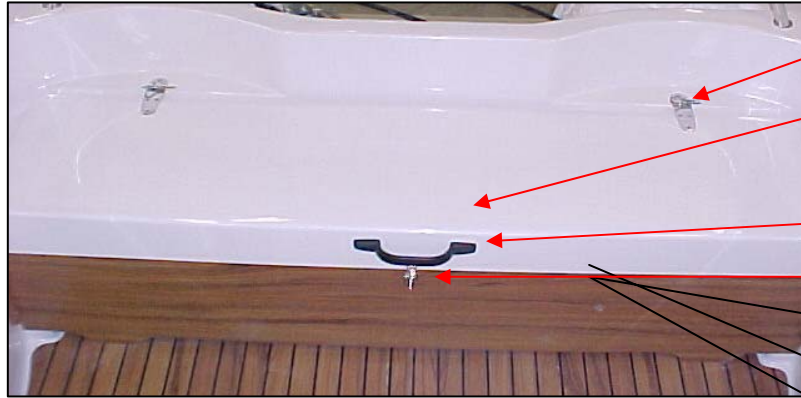

Uttern S55 outboard model year 2007

Seats aft

UTE 870890	SPRING LOCK 4 MM SS	2 PC
UTE 873101	HATCH 101	1 PC
UTE 873465 not in picture	INSPECTION LID 355X600 NOVARADE	1 PC
UTE 871757	HANDLE INSIDE BLACK/PLASTIC	1 PC
UTE 872682	PADLOCK SS LONG	1 PC
UTE 871612 not in picture	THRU HULL FITTINGS 1" CONVEX	1 PC
UTE 871632 not in picture	HOSE ADAPTER 1" 32 MM HOSE	1 PC
UTE 871629 not in picture	TUBE SOCKET 1"	1 PC