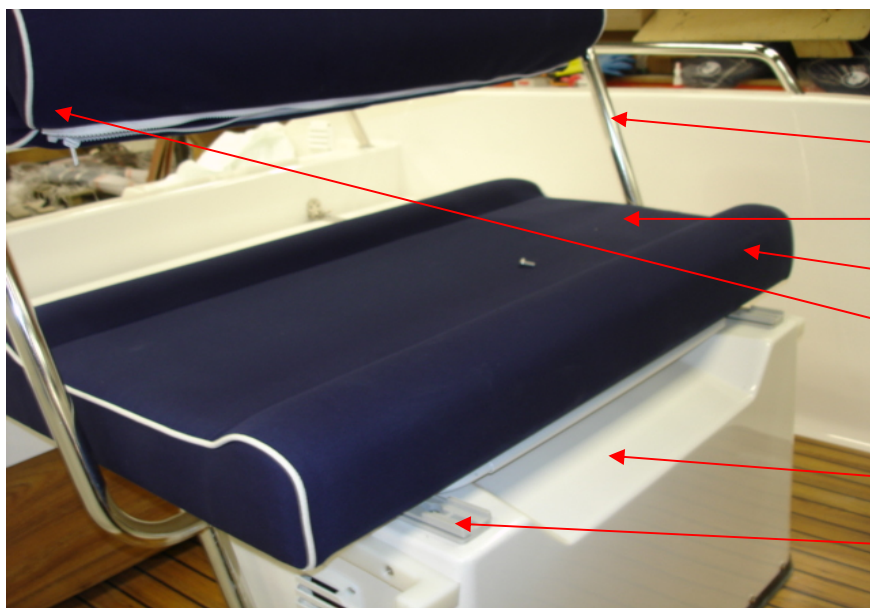

- UTE 870651 BOW SEAT SS S52/S56 BACK 1 PC
- UTE 875161 SEAT S52/S55 BLUE CUSHIONS 1 PC
- UTE 875161-1 SEAT ONLY S52/S55 BLUE 1 PC
- UTE 875161-2 BACKREST ONLY S52/S55 BLUE 1 PC
- UTE 873465 INSPECTION LID 355X600 NOVARADE 1 PC
- not in picture
- UTE 874631 SEAT BOX 1 PC
- UTE 874630 SEAT SLIDER 1 PC