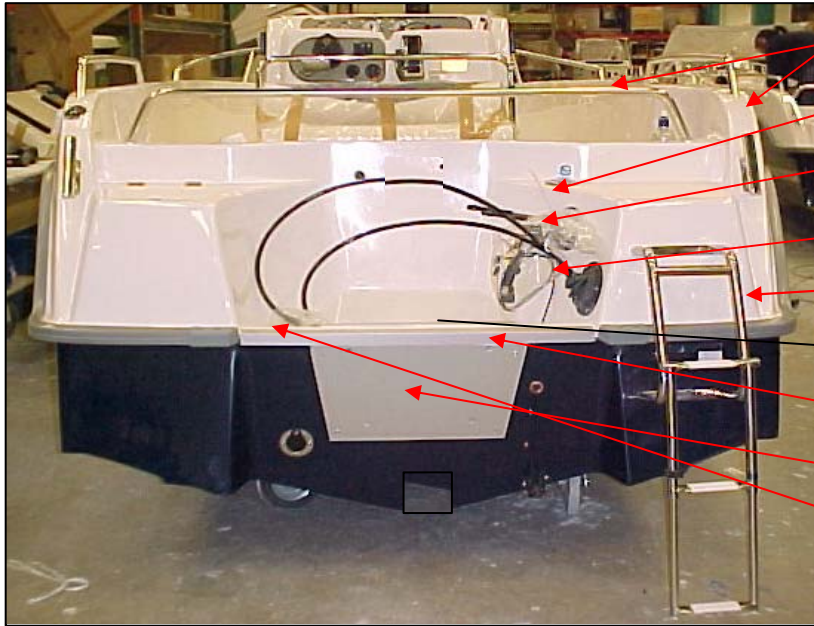

- UTE 875119   ROUND BASE FOR POLE WHITE   1 PC
- UTE 875176   RAIL S55 CENTER AFT 07-   1 PC
- UTE 873426   DECKFILL UNLEADED SS 38 MM   1 PC
- Q/S 883720A15   CABLE ASSY II 15 FT PLATINUM   2 PC
- UTE 874554   HOSE 18" BAYSTAR   2 PC
- UTE 874281   BOARDING LADDER TELESCOPE   1 PC
- UTE 875078   ENGINE PLATE A ALU   1 PC
- UTE 875084   ALU PROFILE A 55   1 PC
- UTE 870840   ENGINE PLATE OUTSIDE 022   1 PC
- UTE 874770   CLAMSHELL COVER STAINLESS   1 PC