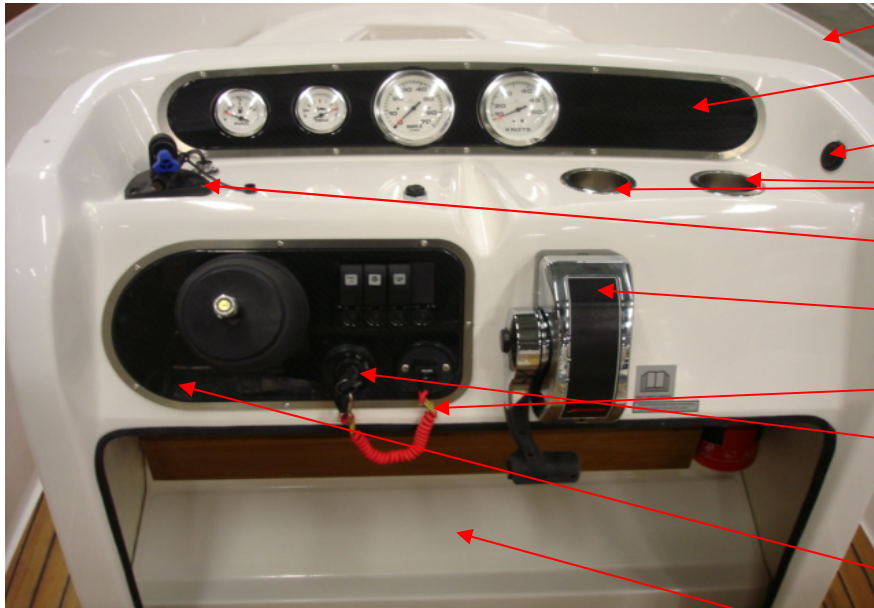

Uttern S55 verado årsmodell 2007

Steering panel

UTE 874272	STEERING PANEL S56 EXCKL ONLY PLASTIC P,	1 PC
UTE 874809	ANCHORBOX 55 IB TEAK COMPL.	1 PC
UTE 873748	SOCKET 12V ROUND FLUSH BLACS	1 PC
UTE 874501	DRINKHOLDER SS	2 PC
UTE 874537	NAVMAN PRERIG. KIT TRACKER 5500I	1 PC
Q/S 883711A12	REMOTE CONTROL TOP MOUNTED	1 PC
UTE 873270	EMERGENCY STOP SWITCH	1 PC
Q/S 816626A15	IGNITION SWITCH	1 PC
Q/S 896537K15	HARNESS ASY & KEY SWITCH 15FT	1 PC
Q/S 893353A03	KEY SWITCH KIT	1 PC
Q/S 892990T01	HARNESS ASY-ANALOG GAUGE 5FT	1 PC
UTE 874846	INSTRUMENTP. LOWER S55 3.0 06-	1 PC
UTE 872814	FOOTREST	1 PC