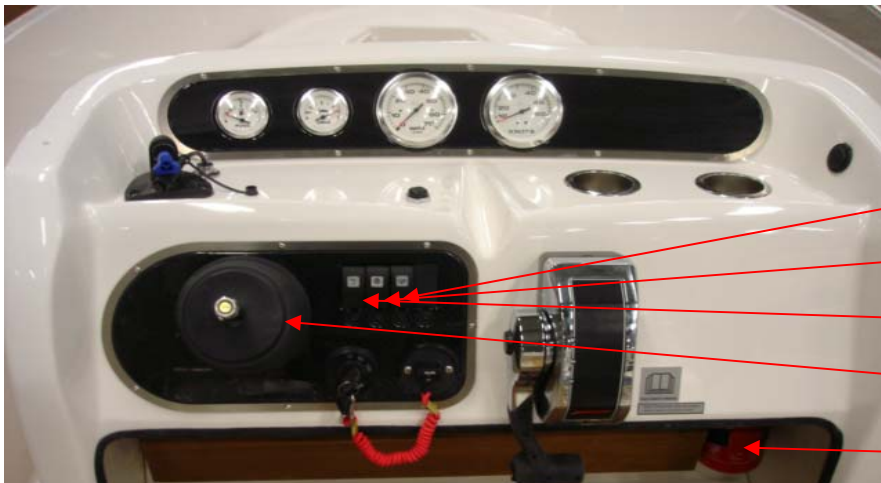

- UTE 874289 CIRCUIT BREAKER 16A 1 PC
- UTE 874288 CIRCUIT BREAKER 10A 1 PC
- UTE 874287 CIRCUIT BREAKER 5A 1 PC
- UTE 874408 HELM PUMP BAYSTAR 1 PC
- UTE 873637 FIRE EXTINGUISHER GLORIA 2 KG 1 PC