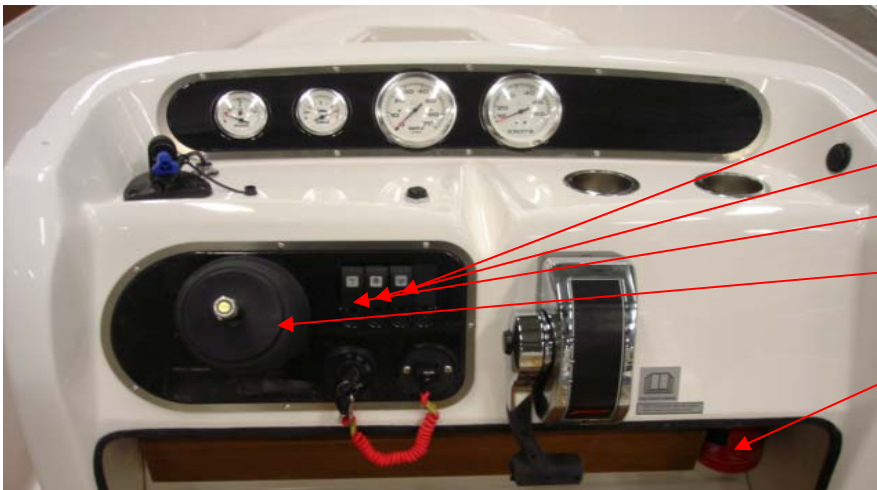

- UTE 874289 CIRCUIT BREAKER 16A 1 PC
- UTE 874288 CIRCUIT BREAKER 10A 1 PC
- UTE 874287 CIRCUIT BREAKER 5A 1 PC
- UTE 874807 ANCHORBOX 55 IB TEAK COMPL. 1 PC
- optimax UTE 873637 FIRE EXTINGUISHER GLORIA 2 KG 1 PC
- UTE 874368 HARNESS SWITCH PANEL 1 PC
  not in picture
- UTE 875121 CABLE SYSTEM S55 MAIN CABLES 07- 1 PC
  not in picture