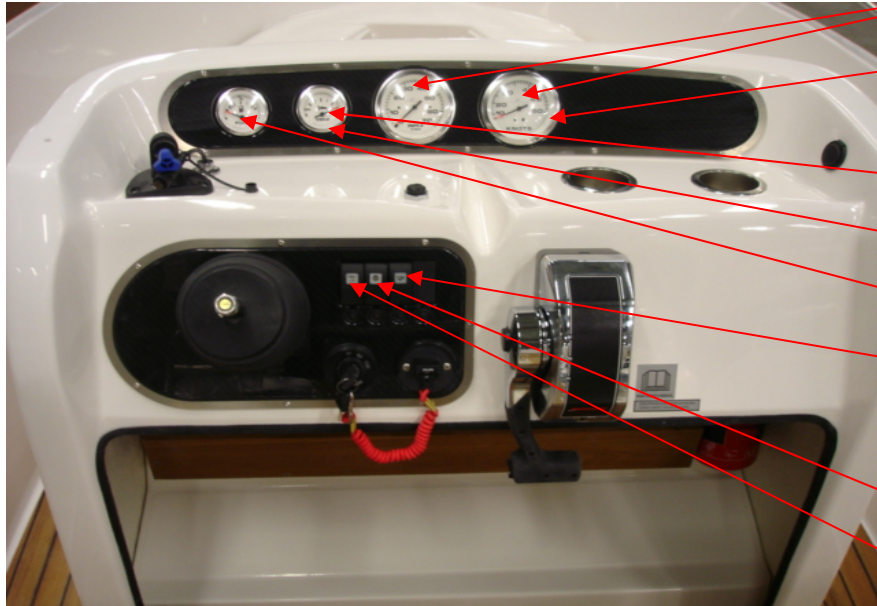

- Q/S 879899K11 TACH/SPEEDO-WHITE SMARTCRAFT 1 PC
- Q/S 8590743 BEZEL-85 MM CROME 2 PC
- UTE 873268 HARNESS KIT Q/S 1 PC
  not in picture
- Q/S 879914K11 TRIM-WHITE SMARTCRAFT 1 PC
- Q/S 8798713 BEZEL-52 MM CROME 2 PC
- Q/S 879910K11 FUEL LEVEL-WHITE SMARTCRAFT 1 PC
- UTE 873473 SWITCH BILGE PUMP 1 PC
- UTE 873474 MAIN SWITCH (ON)-OFF BILGE PUMP 1 PC
  not in picture
- UTE 871339 SWITCH NAVIGATION LIGHTS 1 PC
- UTE 873844 SWITCH COVER CARLING SWITCH 1 PC
- UTE 871336 SWITCH ON-OFF 1 PC
  not in picture