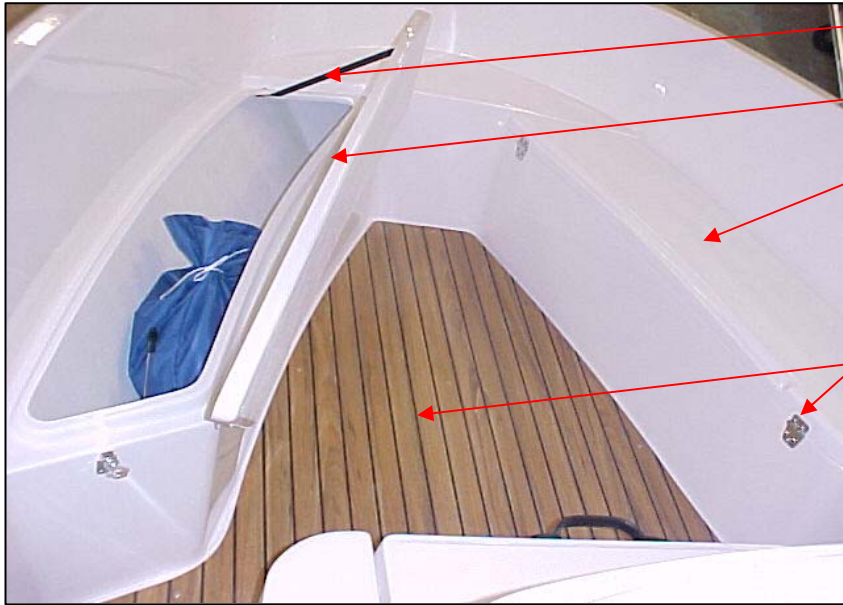

UTE 870581	HATCH STRAP 0,4 M	2 PC
UTE 873104	HATCH 104	1 PC
UTE 873105	HATCH 105	1 PC
UTE 872000	LOUVER 90X90V ej i bild	3 PC/BOAT
UTE 871245	HINGE 59X37 3+2	4 PC
UTE 874774	FLOOR SET S55 06-	1 PC