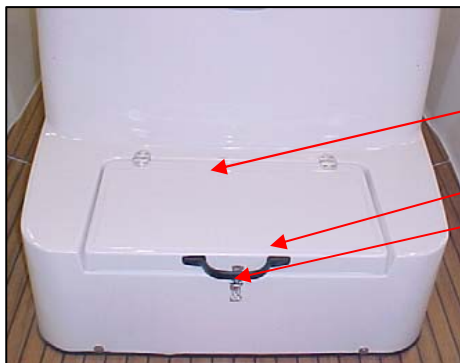

- UTE 872815 HATCH S56 STEERING PANEL 1 PC
- UTE 871757 HANDLE INSIDE BLACK/PLASTIC 1 PC
- UTE 872682 PADLOCK SS LONG 1 PC