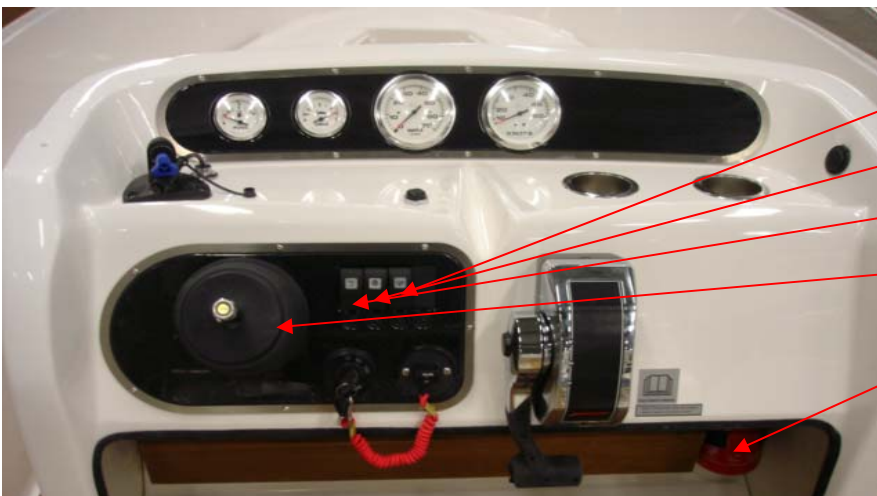

- UTE 874289 CIRCUIT BREAKER 16A 1 PC
- UTE 874288 CIRCUIT BREAKER 10A 1 PC
- UTE 874287 CIRCUIT BREAKER 5A 1 PC
- UTE 874807 ANCHORBOX 55 IB TEAK COMPL. 1 PC
- UTE 873637 FIRE EXTINGUISHER GLORIA 2 KG 1 PC
- UTE 874368 HARNESS SWITCH PANEL 1 PC
  not in picture
- UTE 874009 MAIN CABLE SYSTEM S56 1 PC
  not in picture