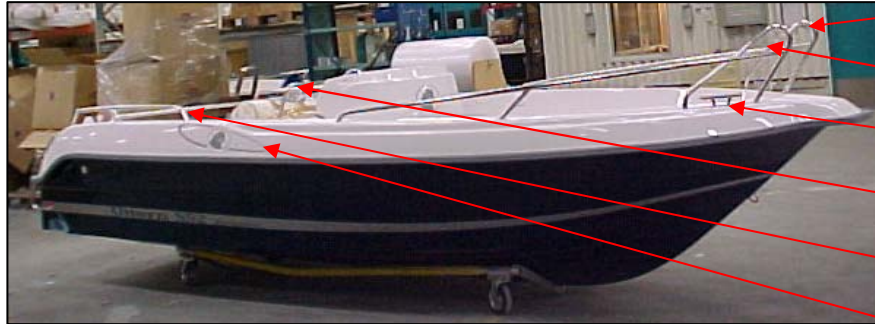

Uttern S52 excl Smartcraft model year 2009

Starboard side

- UTE 872919 BOW PULPIT 5202/S52 PORT 1 PC
- UTE 872918 BOW PULPIT 5202/S52 SB 1 PC
- UTE 873463 CLEAT 205X55 MM 4 PC/BOAT
- UTE 872920 AFT PULPIT 5202/S52/S55 SB/PORT 1 PC
- UTE 872920 AFT PULPIT 5202/S52/S55 SB/PORT 1 PC
- UTE 873455 DECAL UTTERN HEAD ENCIRCLED SI 1 PAIR