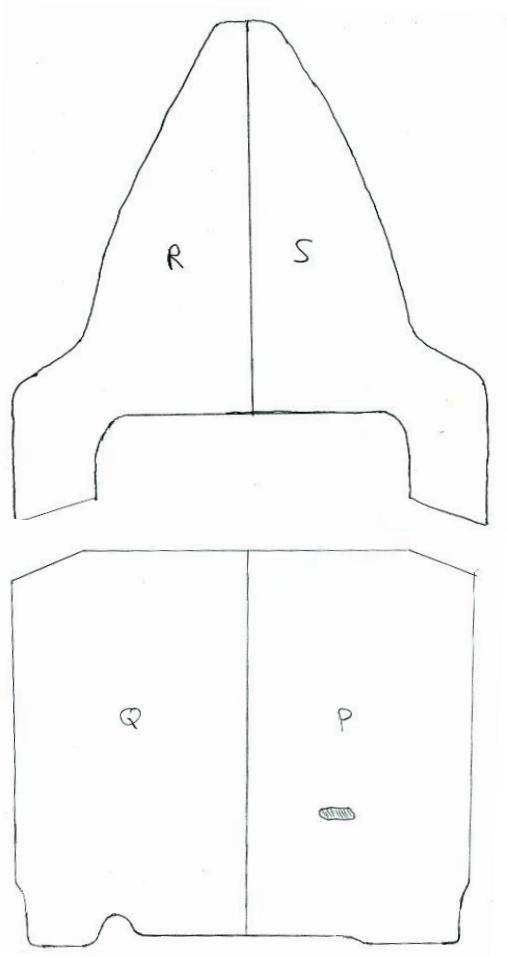

Uttern S52 excl model year 2009

Laminate floor

UTE 874773 FLOOR SET S52 06-

- **R=** UTE 874773-1 FLOOR S52 06- Part 1
- **S=** UTE 874773-2 FLOOR S52 06- Part 2
- **P=** UTE 874773-3 FLOOR S52 06- Part 3
- **Q=** UTE 874773-4 FLOOR S52 06- Part 4