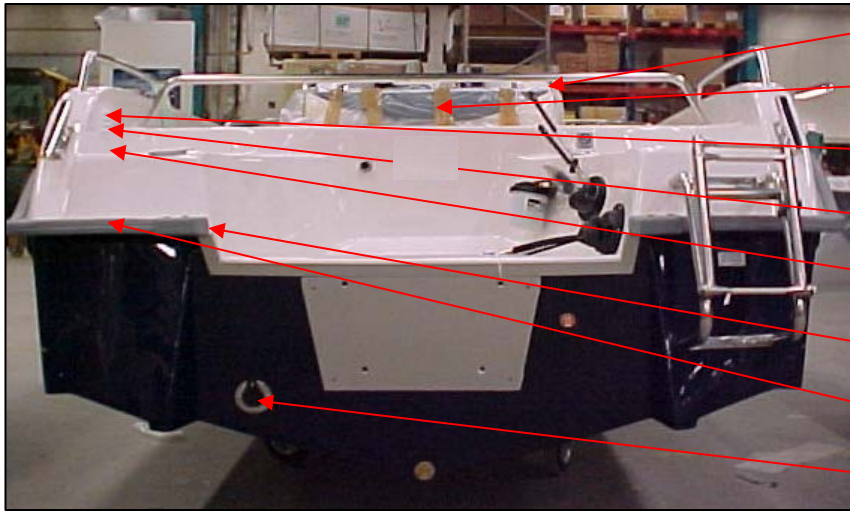

UTE 870651	BOW SEAT SS S52/S56 BACK	1 PC
UTE 875161	SEAT S52/S55 BLUE CUSHIONS	1 PC
UTE 877132	LOUVERED VENT 82X82 STAINLESS	1 PC
UTE 877133	LOUVERED VENT HOSE ADAP	1 PC
UTE 872182	HOSE 75 MM GREY 6 M	1 PC
UTE 871250	HINGE 74X39 2+2	2 PC
UTE 873380	GUNNEL FITTINGS SILVER-GREY	2 PC
UTE 873385	GUNNEL RUBBER 623 12,5 M SILVER-G	1 PC
UTE 871642	ANTI-SYPHONE VALVE SELF-BAILING [	1 PC