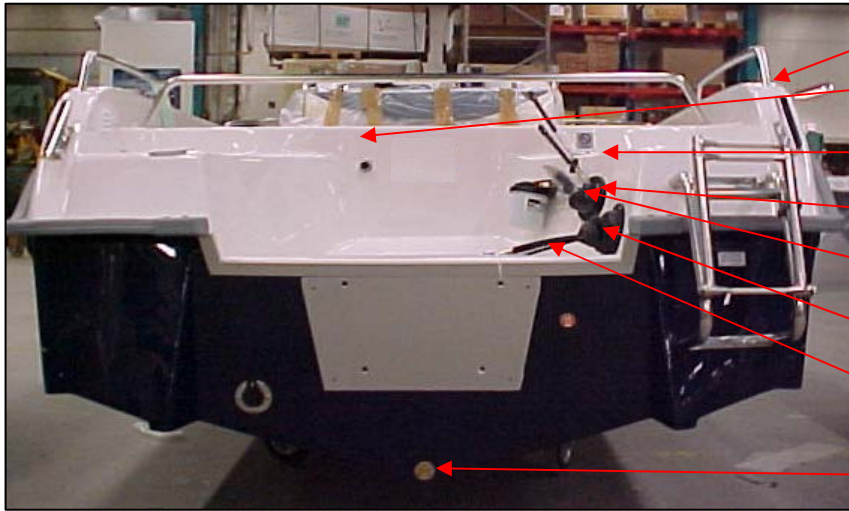

Uttern S52 excl Smartcraft model year 2009

Aft

UTE 875119	ROUND BASE FOR POLE WHITE	1 PC
UTE 872989	FUEL TANK VENT ATTWOOD	1 PC
UTE 873426	DECKFILL UNLEADED SS 38 MM	1 PC
UTE 871770	CABLE BUSHING FOR BOOT HOP100 M	2 PC
Q/S 883720A15	CABLE ASSY II 15 FT PLATINUM	2 PC
UTE 871771	CABLE BUSHING FOR BOOT 140 MM OI	1 PC
UTE 873466	STEERING CABLE 4,75 M (15 FT) QUICK	1 PC
UTE 873283	DRAINING PLUG NR 501	1 PC