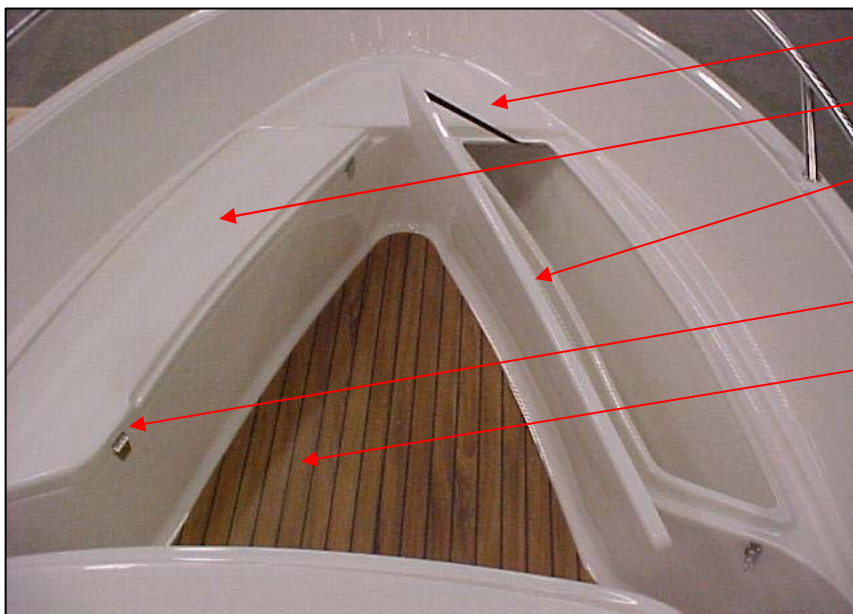

Uttern S52 excl Smartcraft model year 2009

Seats fore

UTE 870581	HATCH STRAP 0,4 M	0,4 M
UTE 873104	HATCH 104	1 PC
UTE 873105	HATCH 105	1 PC
UTE 871245	HINGE 59X37 3+2	4 PC
UTE 874773	FLOOR SET S52 06-	1 SET