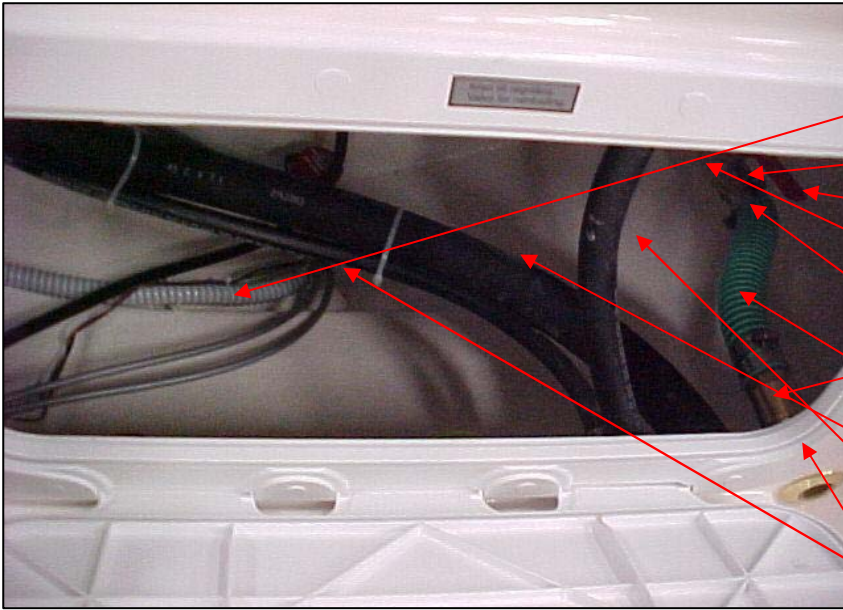

- UTE 872176 HOSE 19 MM GREY FOLDED 1,2 M
- UTE 871622 SHUT OFF VALVE 1" 1 PC
- UTE 871175 BAILING TUBE 5102 1 PC
- UTE 873400 BILGE PUMP 500 FULLY AUTOMATIC 1 PC
  not in picture
- UTE 871632 HOSE ADAPTER 1" 32 MM HOSE 2 PC
- UTE 872178 HOSE 32 MM SELF BAILING 0,33 M
- UTE 872179 HOSE 38 MM FUEL A2 1,4 M
- UTE 873260 FUEL HOSE 16MM A1 1,32 M
- UTE 873261 FUEL HOSE 10MM A1 1,4 M
- UTE 871629 TUBE SOCKET 1" 1 PC