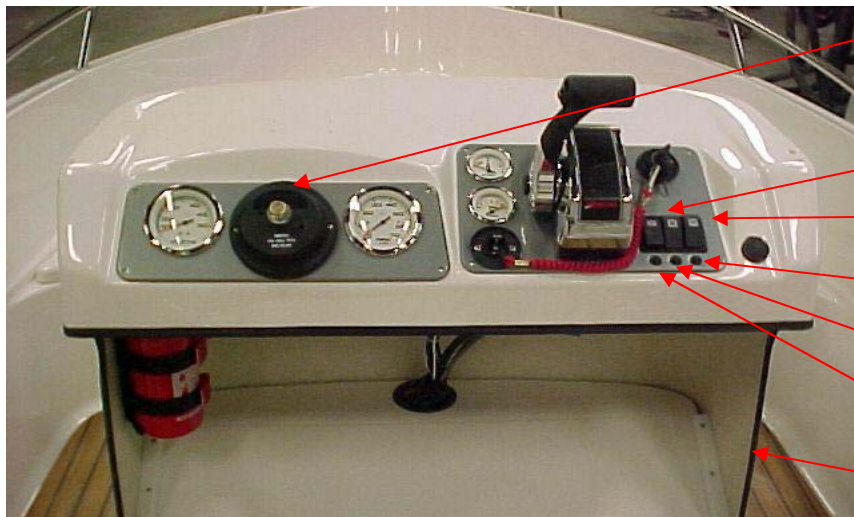

- UTE 873321 STEERING HELM PANEL MOUNT 1 PC
- UTE 874501 DRINKHOLDER SS 2 PC
  (not in picture)
- UTE 871342 FRAME FOR EL PANEL MIDDLE 1 PC
- UTE 871341 FRAME FOR EL PANEL SIDE 2 PC
- UTE 874287 CIRCUIT BREAKER 5A 1 PC
- UTE 874288 CIRCUIT BREAKER 10A 1 PC
- UTE 874289 CIRCUIT BREAKER 16A 1 PC
- UTE 872148 U-TRIM BLACK 2,25 M/BOAT