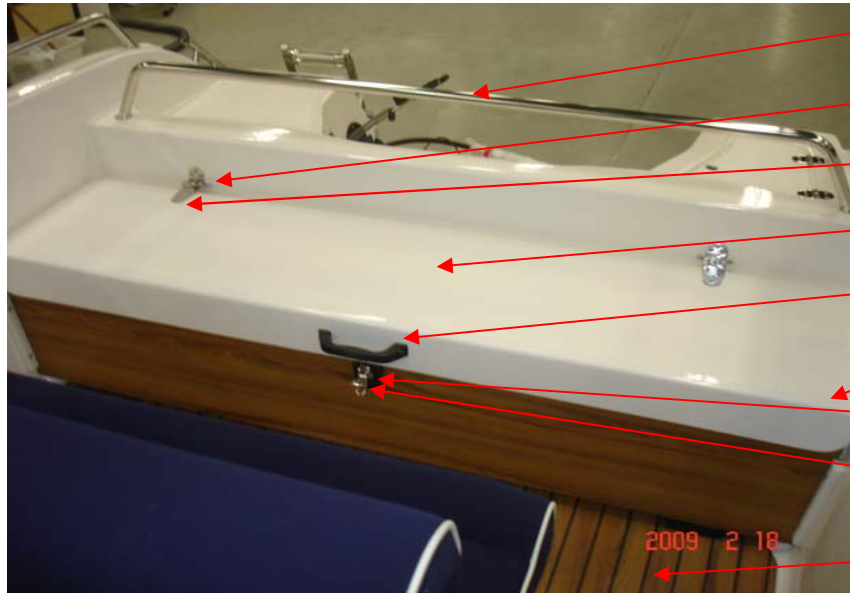

Uttern S52 excl Smartcraft model year 2009

Seats aft

UTE 872922	PULPIT 5202/S52 AFT IN THE MIDDLE	1 PC
UTE 870890	SPRING LOCK 4 MM SS	2 PC
UTE 871233	HINGE 128X33 3+3	2 PC
UTE 873101	HATCH 101	1 PC
UTE 877278	GRABHANDLE BLACK/PLASTIC	1 PC
not in picture		
UTE 871918	BARREL BOLT	2 PC
UTE 871694	ECCENTRIC LOCK ADJUSTABLE	1 PC
UTE 871821	LOCK FITTINGS FOR ECCENTRIC LOCK W.	1 PC
UTE 874773	FLOOR SET S52 06-	1 SET