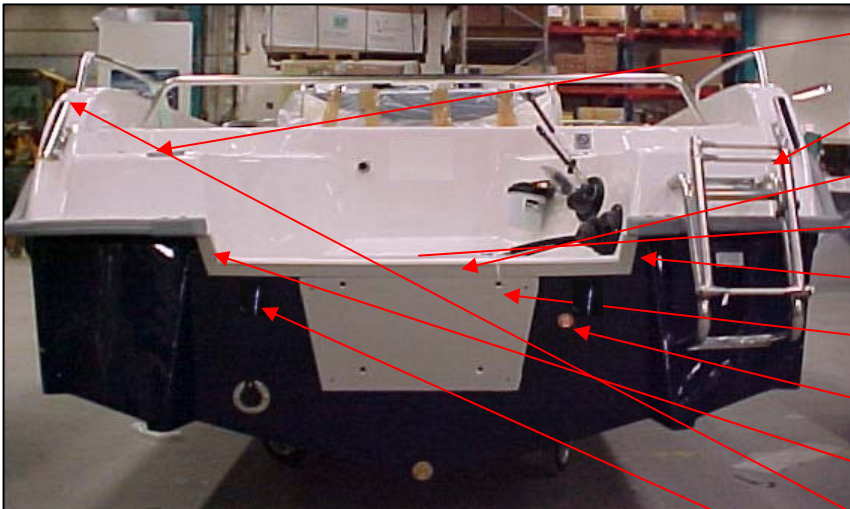

UTE 870651	BOW SEAT SS S52/S56 BACK	1 PC
UTE 875161	SEAT S52/S55 BLUE CUSHIONS	1 PC
UTE 877132	LOUVERED VENT 82X82 STAINLESS	1 PC
UTE 877133	LOUVERED VENT HOSE ADAP	1 PC
UTE 872182	HOSE 75 MM GREY 6 M	1 PC
UTE 871250	HINGE 74X39 2+2	2 PC
UTE 873380	GUNNEL FITTINGS SILVER-GREY	2 PC
UTE 873385	GUNNEL RUBBER 623 12,5 M SILVER-G	1 PC
UTE 871642	ANTI-SYPHONE VALVE SELF-BAILING [	1 PC