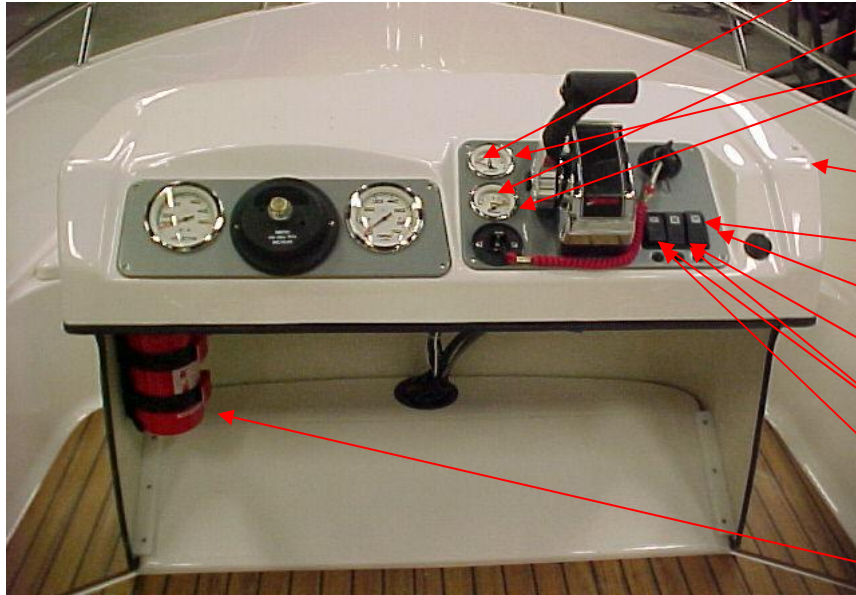

## Steering panel

Q/S 879899K11	TACH/SPEEDO-WHITE SMARTCRAFT	1 PC
Q/S 8590743	BEZEL-85 MM CROME	2 PC
Q/S 816626A15	IGNITION SWITCH	1 PC
UTE 873320	STEERING HELM NO FEED 4,2	1 PC
UTE 873748	SOCKET 12V ROUND FLUSH BLACK	1 PC
Q/S 883711A12	REMOTE CONTROL TOP MOUNTED	1 PC
UTE 873270	EMERGENCY STOP SWITCH	1 PC
UTE 874246	INSTRUMENT PANEL REMOTE S52EX	1 PC
UTE 874247	INSTRUMENT PANEL STEERING WHEEL S52I	1 PC
UTE 874498	CABLE SYSTEM PANEL S52 -05	1 PC
	(not in picture)	