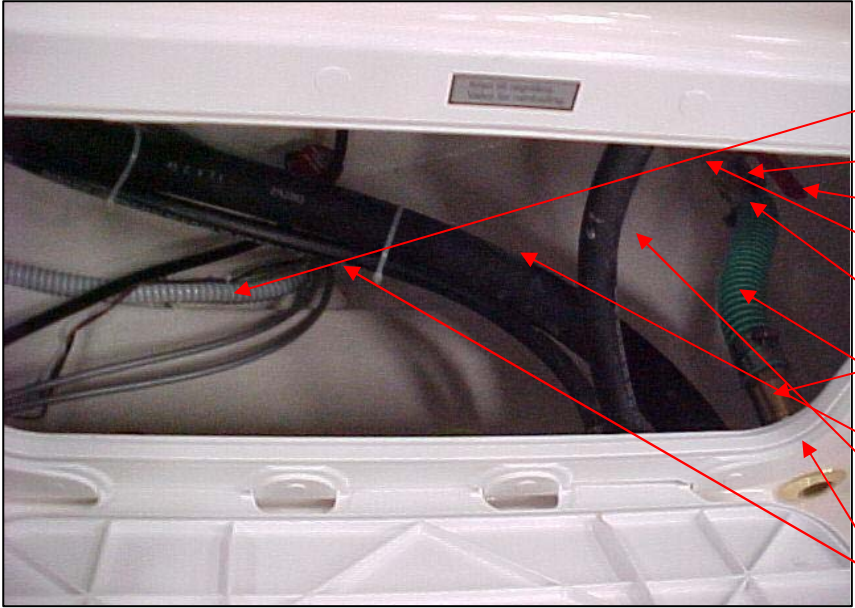

- UTE 872176 HOSE 19 MM GREY FOLDED 1,2 M
- UTE 871622 SHUT OFF VALVE 1" 1 PC
- UTE 871175 BAILING TUBE 5102 1 PC
- UTE 873552 BILGE PUMP 500 1 PC
- not in picture
- UTE 871632 HOSE ADAPTER 1" 32 MM HOSE 2 PC
- UTE 872178 HOSE 32 MM SELF BAILING 0,33 M
- UTE 872179 HOSE 38 MM FUEL A2 1,4 M
- UTE 873260 FUEL HOSE 16MM A1 1,32 M
- UTE 873261 FUEL HOSE 10MM A1 1,4 M
- UTE 871629 TUBE SOCKET 1" 1 PC