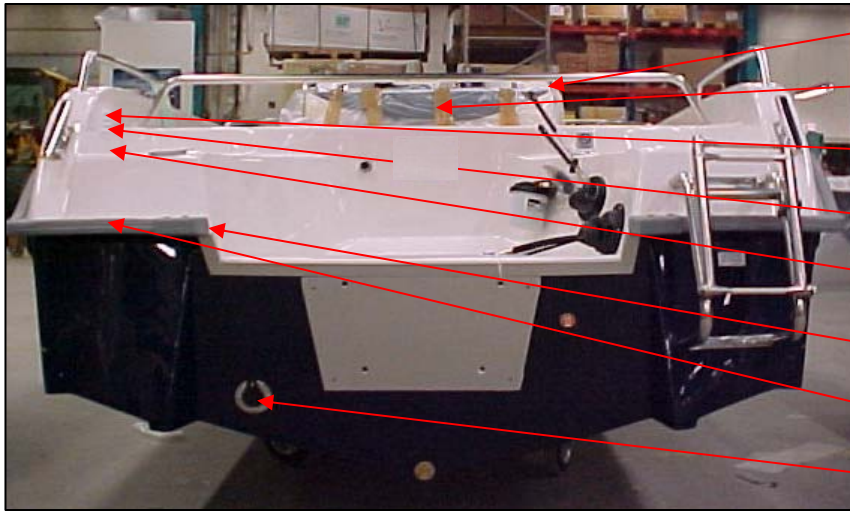

- UTE 870651 BOW SEAT SS S52/S56 BACK 1 PC
- UTE 875161 SEAT S52/S55 BLUE CUSHIONS 1 PC
- UTE 877132 LOUVERED VENT 82X82 STAINLES 1 PC
- UTE 877133 LOUVERED VENT HOSE ADAP 1 PC
- UTE 872182 HOSE 75 MM GREY 6 M 1 PC
- UTE 871250 HINGE 74X39 2+2 2 PC
- UTE 873380 GUNNEL FITTINGS SILVER-GREY 2 PC
- UTE 873385 GUNNEL RUBBER 623 12,5 M SILVI 1 PC
- UTE 871642 ANTI-SYPHONE VALVE SELF-BAILI 1 PC