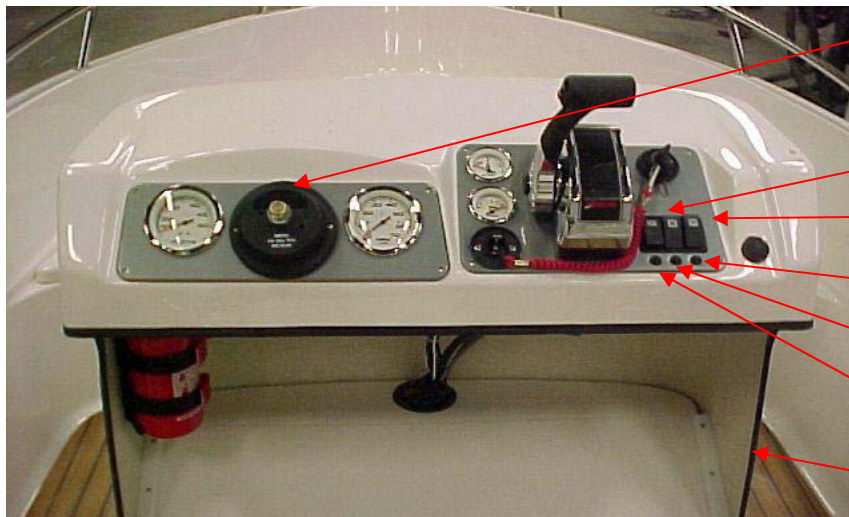

UTE 873321	STEERING HELM PANEL MOUNT	1 PC
UTE 874501 (not in picture)	DRINKHOLDER SS	2 PC
UTE 871342	FRAME FOR EL PANEL MIDDLE	1 PC
UTE 871341	FRAME FOR EL PANEL SIDE	2 PC
UTE 874287	CIRCUIT BREAKER 5A	1 PC
UTE 874288	CIRCUIT BREAKER 10A	1 PC
UTE 874289	CIRCUIT BREAKER 16A	1 PC
UTE 872148	U-TRIM BLACK	2,25 M/BOAT