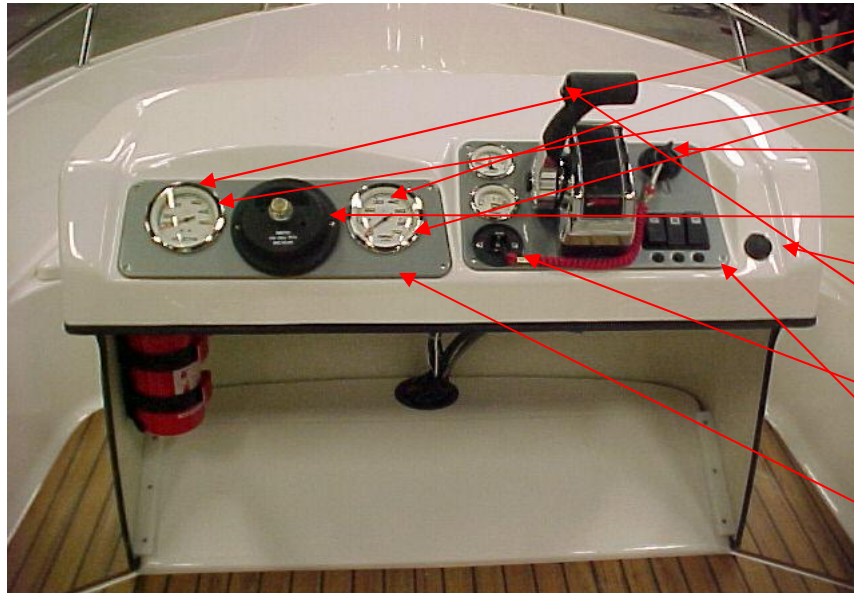

## Steering panel

Q/S 879899K11	TACH/SPEEDO-WHITE SMARTCRAFT	1 PC
Q/S 8590743	BEZEL-85 MM CROME	2 PC
Q/S 816626A15	IGNITION SWITCH	1 PC
UTE 873320	STEERING HELM NO FEED 4,2	1 PC
UTE 873748	SOCKET 12V ROUND FLUSH BLACK	1 PC
Q/S 883711A12	REMOTE CONTROL TOP MOUNTED	1 PC
UTE 873270	EMERGENCY STOP SWITCH	1 PC
UTE 874246	INSTRUMENT PANEL REMOTE S52EX	1 PC
UTE 874247	INSTRUMENT PANEL STEERING WHEEL S52I	1 PC
UTE 874498	CABLE SYSTEM PANEL S52 -05	1 PC
	(not in picture)	