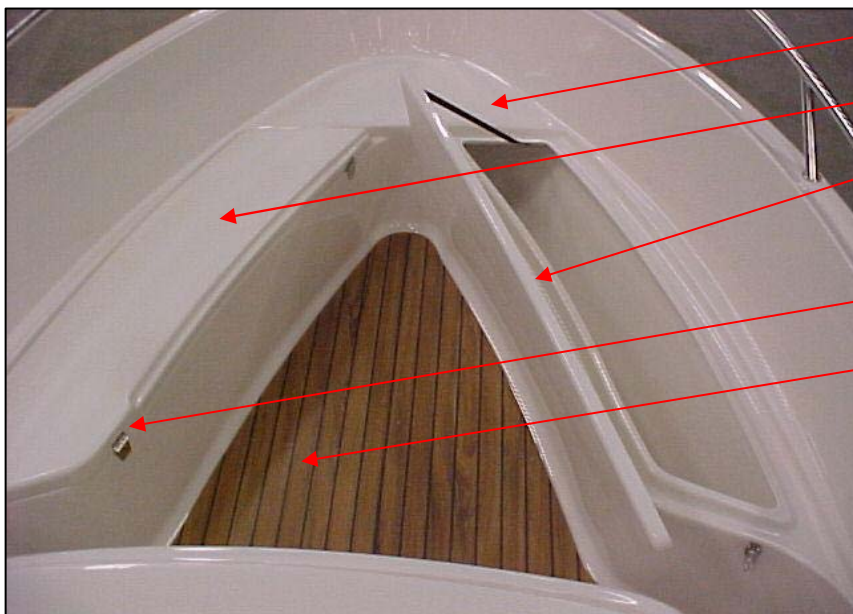

Uttern S52 excl Smartcraft model year 2008

Seats fore

UTE 870581	HATCH STRAP 0,4 M	0,4 M
UTE 873104	HATCH 104	1 PC
UTE 873105	HATCH 105	1 PC
UTE 871245	HINGE 59X37 3+2	4 PC
UTE 874773	FLOOR SET S52 06-	1 SET