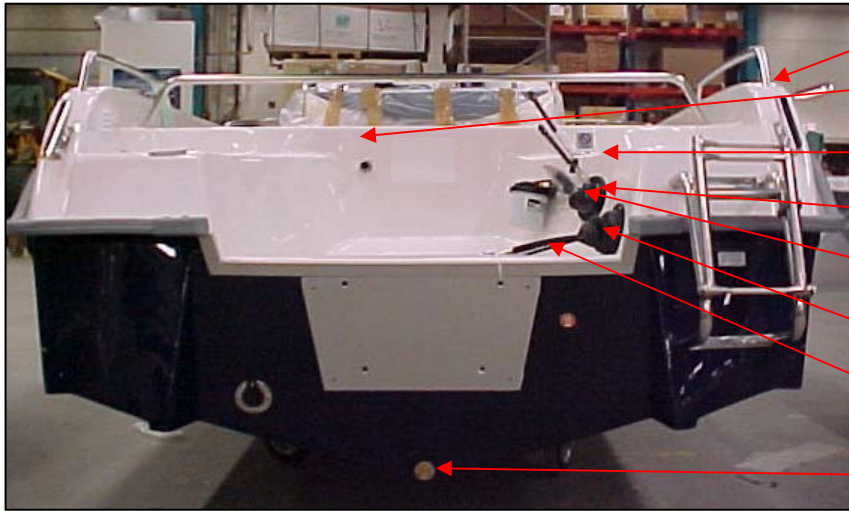

Uttern S52 excl Smartcraft model year 2008

Aft

UTE 875119	ROUND BASE FOR POLE WHITE	1 PC
UTE 872989	FUEL TANK VENT ATTWOOD	1 PC
UTE 873426	DECKFILL UNLEADED SS 38 MM	1 PC
UTE 871770	CABLE BUSHING FOR BOOT HOP1	2 PC
Q/S 883720A15	CABLE ASSY II 15 FT PLATINUM	2 PC
UTE 871771	CABLE BUSHING FOR BOOT 140 M	1 PC
UTE 873466	STEERING CABLE 4,75 M (15 FT) Q	1 PC
UTE 873283	DRAINING PLUG NR 501	1 PC