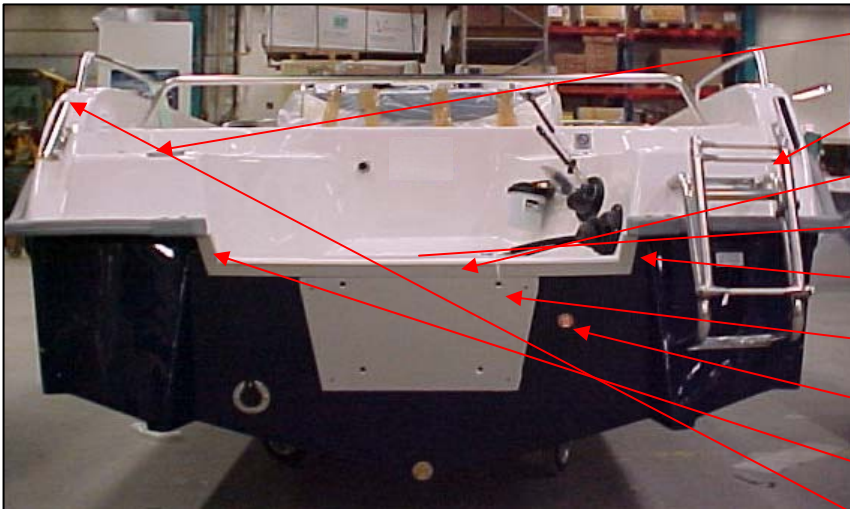

- UTE 873380 GUNNEL FITTINGS SILVER-GREY 1 PC
- UTE 874281 BOARDING LADDER TELESCOPE 1 PC
- UTE 875087 ALU PROFILE C S52 1 PC
- UTE 870819 ALU PROFILE ENGINE PLATE INS 0,46 M
- UTE 875085 ALU PROFILE A S52 1 PC
- UTE 870840 ENGINE PLATE OUTSIDE 022 1 PC
- UTE 870905 THRU HULL FITTINGS 120 MM COF 1 PC
- UTE 875086 ALU PROFILE B S52
- UTE 871702 FLAG HOLDER ATTACHMENT SS 1 PC