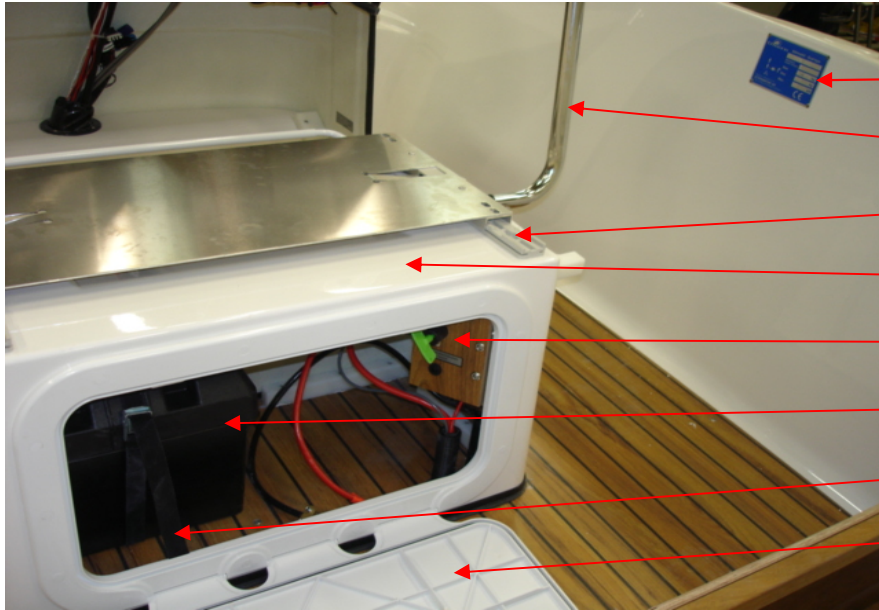

UTE 874793	CE-PLATE UTTERN OB	1 PC
UTE 870651	BOW SEAT SS S52/S56 BACK	1 PC
UTE 874630	SEAT SLIDER	1 PC
UTE 874631	SEAT BOX	1 PC
UTE 872704	MAIN POWER SWITCH	1 PC
UTE 871650	BATTERY BOX	1 PC
UTE 870545	BATTERY STRAP 1 M	1 PC
UTE 873465	INSPECTION LID 355X600 NOVARADE	1 PC