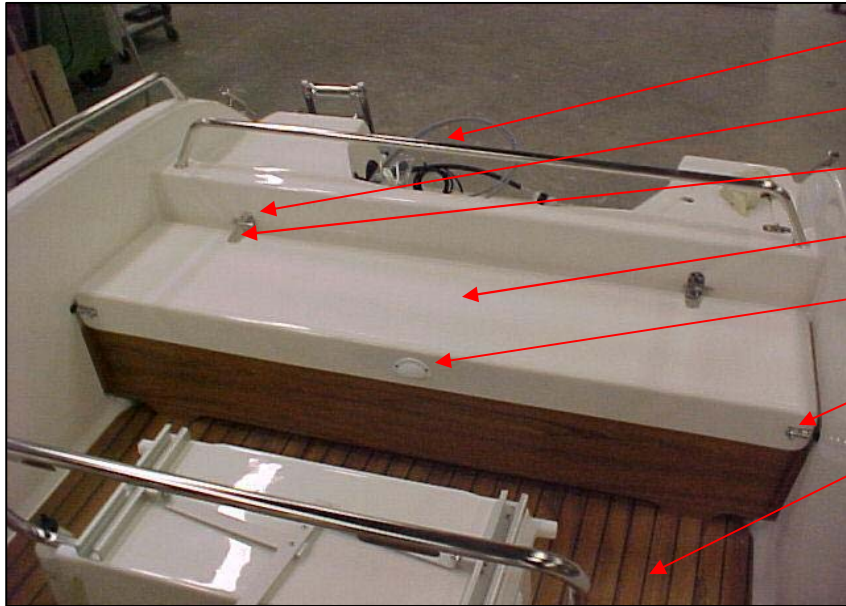

Uttern S52 excl Smartcraft model year 2008

Seats aft

UTE 872922	PULPIT 5202/S52 AFT IN THE MIDDLE	1 PC
UTE 870890	SPRING LOCK 4 MM SS	2 PC
UTE 871233	HINGE 128X33 3+3	2 PC
UTE 873101	HATCH 101	1 PC
UTE 871773	CABLE BUSHING WHITE 87 MM PLASTIC	1 PC
UTE 871918	BARREL BOLT	2 PC
UTE 874773	FLOOR SET S52 06-	1 SET