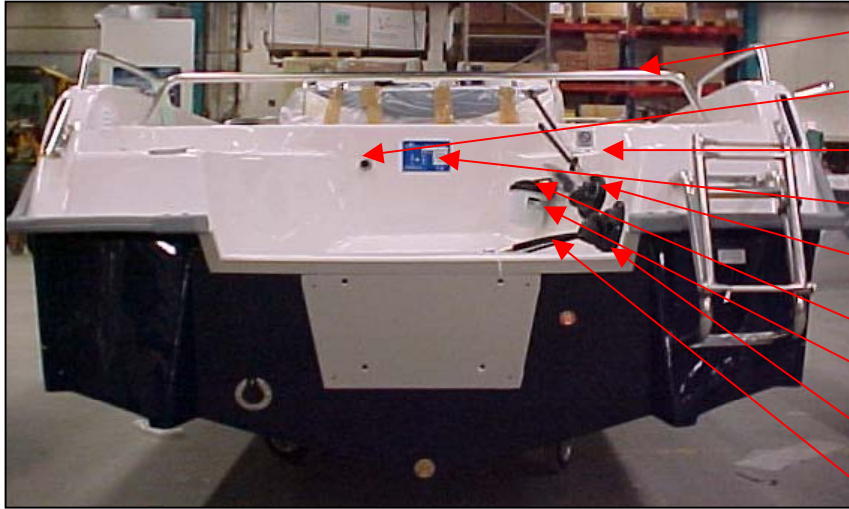

Uttern S52 excl optimax model year 2005

Aft

- UTE 872922 PULPIT 5202/S52 AFT IN THE MIDD 1 PC
- UTE 872989 FUEL TANK VENT ATTWOOD 1 PC
- UTE 873426 DECKFILL UNLEADED SS 38 MM 1 PC
- UTE 871405 CE-PLATE UTTERN 1 PC
- UTE 871770 CABLE BUSHING FOR BOOT HOP1 2 PC
- Q/S 883720A15 CABLE ASSY II 15 FT PLATINUM 2 PC
- UTE 873289 WATER SEPARATOR Q/S 1 PC
- UTE 871771 CABLE BUSHING FOR BOOT 140 M 1 PC
- UTE 873466 STEERING CABLE 4,75 M (15 FT) Q 1 PC