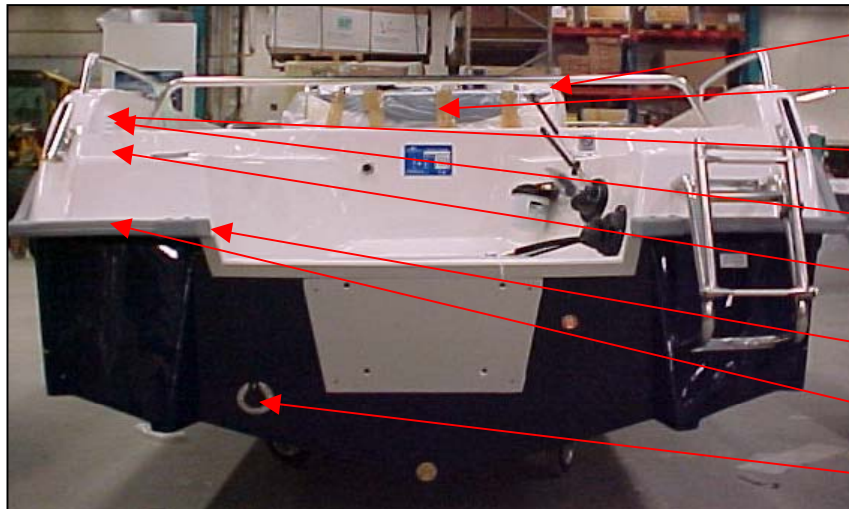

- UTE 870651 BOW SEAT SS S52/S56 BACK 1 PC
- UTE 870320 SEAT 5602/5202 BLUE/WHITE W. B 1 PC
- UTE 872002 LOUVER WITH ADAP. 90X90 WHITE 1 PC
- UTE 872182 HOSE 75 MM GREY 6 M 1 PC
- UTE 871250 HINGE 74X39 2+2 2 PC
- UTE 873380 GUNNEL FITTINGS SILVER-GREY 2 PC
- UTE 873385 GUNNEL RUBBER 623 12,5 M SILVI 1 PC
- UTE 871642 ANTI-SYPHONE VALVE SELF-BAILI 1 PC