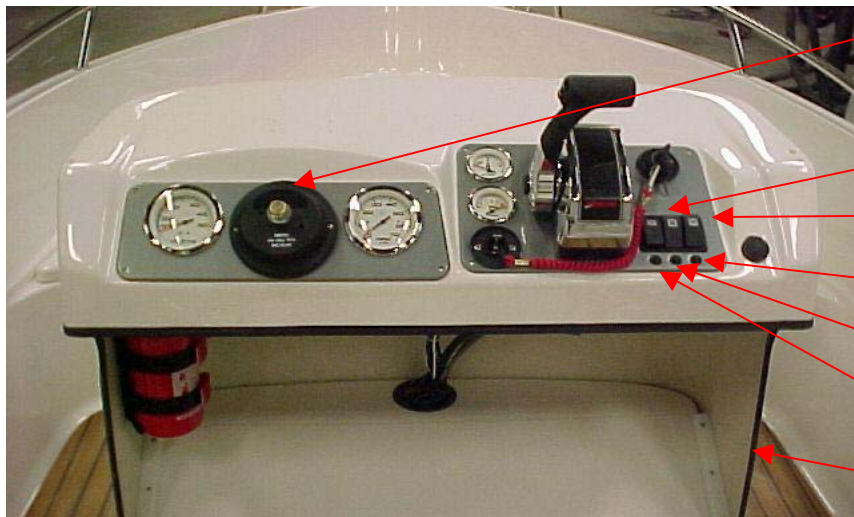

## Steering panel

Q/S 879899K11	TACH/SPEEDO-WHITE SMARTCRAFT	1 PC
Q/S 8590743	FUEL TANK 6.6 GALLON/25L	2 PC
Q/S 816626A15	IGNITION SWITCH	1 PC
UTE 873320	STEERING HELM NO FEED 4,2	1 PC
UTE 873748	SOCKET 12V ROUND FLUSH BLACK	1 PC
Q/S 883711A12	REMOTE CONTROL TOP MOUNTED	1 PC
UTE 873270	EMERGENCY STOP SWITCH	1 PC
UTE 874246	INSTRUMENT PANEL REMOTE S52EX	1 PC
UTE 874247	INSTRUMENT PANEL STEERING WHEEL S52I	1 PC
UTE 874498	CABLE SYSTEM PANEL S52 -05	1 PC
	(not in picture)	

- Q/S 879910K11 FUEL LEVEL-WHITE SMARTCRAFT 1 PC
- Q/S 879914K11 TRIM-WHITE SMARTCRAFT 1 PC
- Q/S 8798713 BEZEL-52 MM CROME 2 PC
- UTE 873268 HARNESS KIT Q/S 1 PC  
(not in picture)
- UTE 874514 STEERING PANEL -05 S52EX 1 PC
- UTE 873473 SWITCH BILGE PUMP 1 PC
- UTE 873474 MAIN SWITCH (ON)-OFF BILGE PUMP 1 PC
- UTE 871339 SWITCH NAVIGATION LIGHTS 1 PC
- UTE 871336 MAIN SWITCH ON-OFF WITHOUT PUSH-BOTT 2 PC
- UTE 873315 SWITCH INSTRUMENT LIGHTING 1 PC
- UTE 873637 FIRE EXTINGUISHER GLORIA 2 KG 1 PC