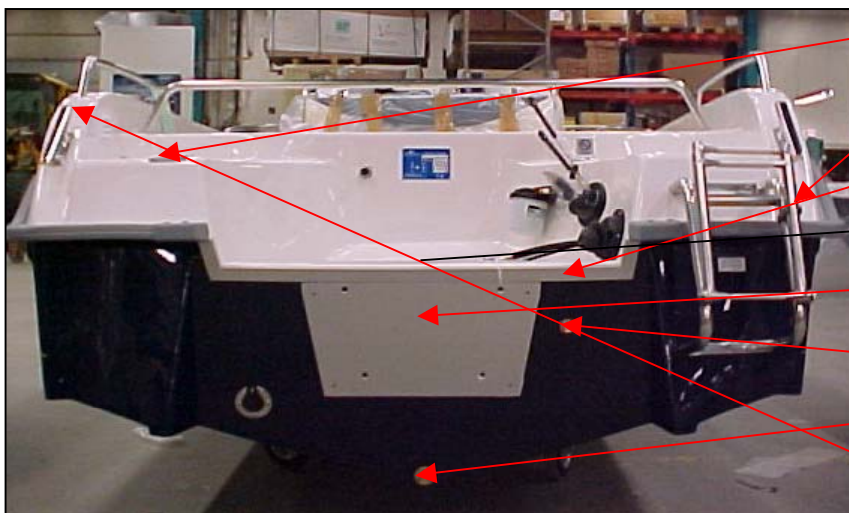

UTE 873380	GUNNEL FITTINGS SILVER-GREY	1 PC
UTE 874281	BOARDING LADDER TELESCOPE	1 PC
UTE 870811	ALU PROFILE 30X20X3 ANODIZED	1 M
UTE 870819	ALU PROFILE ENGINE PLATE INS	0,46 M
UTE 870840	ENGINE PLATE OUTSIDE 022	1 PC
UTE 870905	THRU HULL FITTINGS 120 MM COF	1 PC
UTE 873283	DRAINING PLUG NR 501	1 PC
UTE 871702	FLAG HOLDER ATTACHMENT SS	1 PC