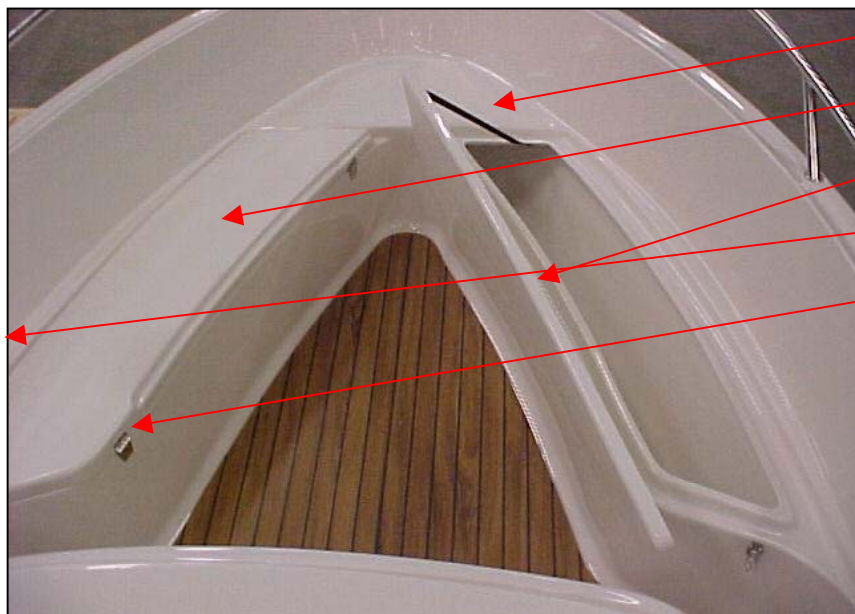

Uttern S52 excl optimax model year 2005

Seats fore

UTE 870581	HATCH STRAP 0,4 M	0,4 M
UTE 873104	HATCH 104	1 PC
UTE 873105	HATCH 105	1 PC
UTE 872000 (not in picture)	LOUVER 90X90V	4 PC/BOAT
UTE 871245	HINGE 59X37 3+2	4 PC