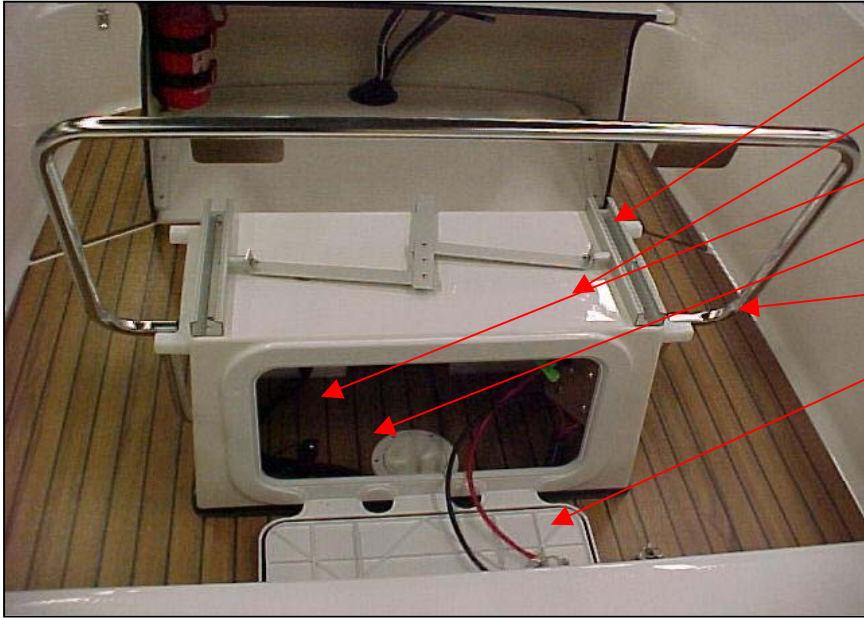

UTE 871734	SLIDING PROFILE	2 PC
UTE 873102	SEAT 102 S52 EX	1 PC
UTE 871650	BATTERY BOX	1 PC
UTE 870545	BATTERY STRAP 1 M	1 PC
UTE 870651	BOW SEAT SS S52/S56 BACK	1 PC
UTE 873465	INSPECTION LID 355X600 NOVARADE	1 PC