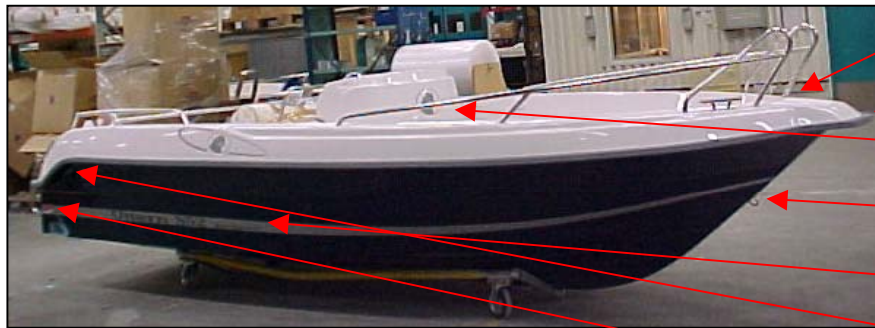

- UTE 873469 BOWEYE CLASS 3 12 MM LOCK NL 1 PC
- UTE 873385 GUNNEL RUBBER 623 12,5 M SILVE 1 PC
- UTE 873497 DECAL UTTERN HEAD SILVER VEF 1 PC
- UTE 871936 BOW EYE 12 MM SS 1 PC
- UTE 873433 STREIP "S52" SILVER 1 PAIR
- UTE 873475 THRU HULL 3/4" WHITE 1 PC
- UTE 873539 DECAL "BY M" LARGE MODEL 2 PC