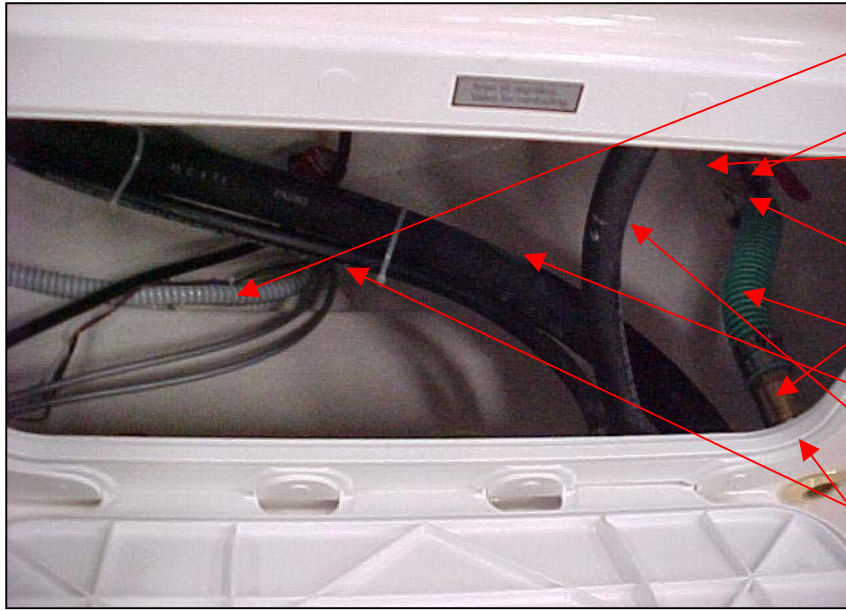

- UTE 872176 HOSE 19 MM GREY FOLDED 1,2 M
- UTE 871622 SHUT OFF VALVE 1" 1 PC
- UTE 871175 BAILING TUBE 5102 1 PC
- UTE 873552 BILGE PUMP 500 1 PC
  ej i bild
- UTE 871632 HOSE ADAPTER 1" 32 MM HOSE 2 PC
- UTE 872178 HOSE 32 MM SELF BAILING 0,33 M
- UTE 872179 HOSE 38 MM FUEL A2 1,4 M
- UTE 873260 FUEL HOSE 16MM A1 1,32 M
- UTE 873261 FUEL HOSE 10MM A1 1,4 M
- UTE 871629 TUBE SOCKET 1" 1 PC