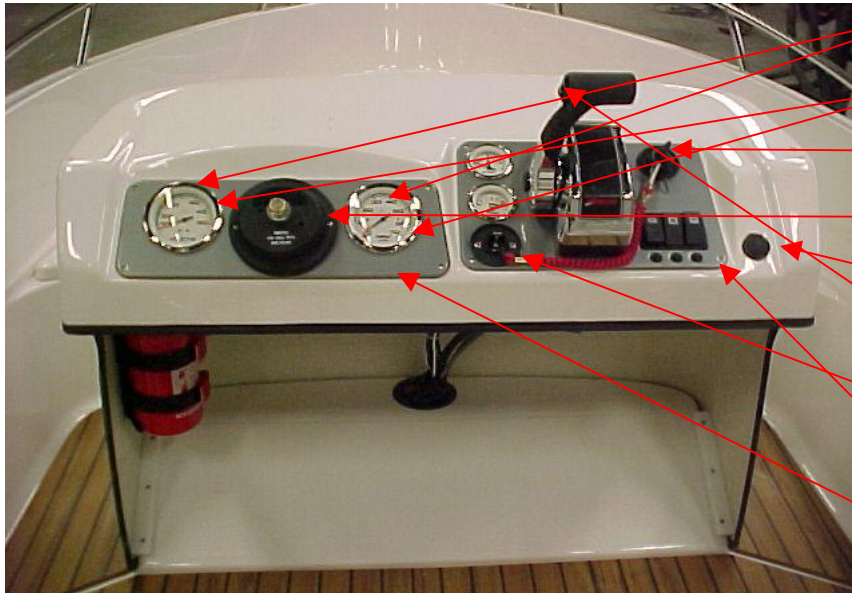

## Steering panel

Q/S 879899K11	TACH/SPEEDO-WHITE SMARTCRAFT	1 PC
Q/S 8590743	FUEL TANK 6.6 GALLON/25L	2 PC
Q/S 816626A15	IGNITION SWITCH	1 PC
UTE 873320	STEERING HELM NO FEED 4,2	1 PC
UTE 873748	SOCKET 12V ROUND FLUSH BLACK	1 PC
Q/S 883711A12	REMOTE CONTROL TOP MOUNTED	1 PC
UTE 873270	EMERGENCY STOP SWITCH	1 PC
UTE 874246	INSTRUMENT PANEL REMOTE S52EX	1 PC
UTE 874247	INSTRUMENT PANEL STEERING WHEEL S52I	1 PC
UTE 874498	CABLE SYSTEM PANEL S52 -05	1 PC
	(not in picture)	