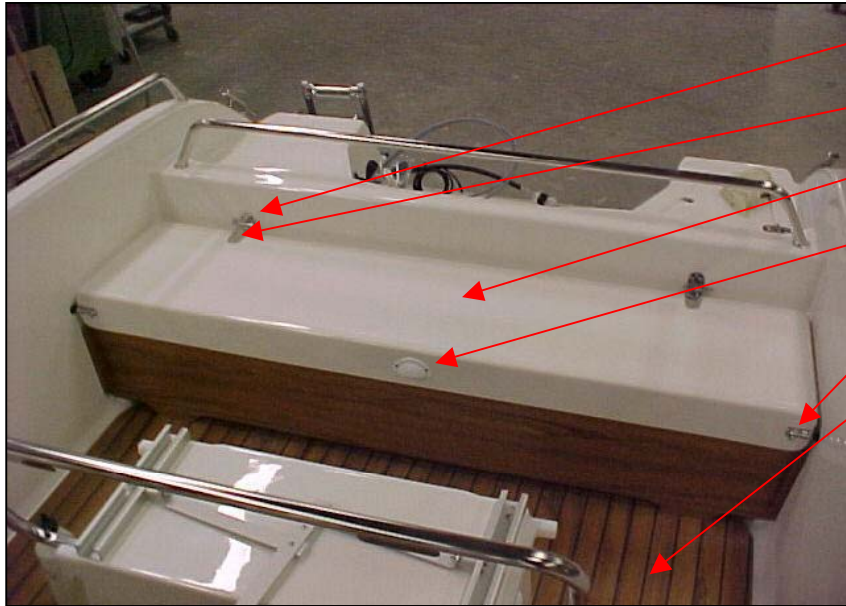

Uttern S52 excl optimax model year 2005

Seats aft

UTE 870890	SPRING LOCK 4 MM SS	2 PC
UTE 871233	HINGE 128X33 3+3	2 PC
UTE 873101	HATCH 101	1 PC
UTE 871773	CABLE BUSHING WHITE 87 MM PL	1 PC
UTE 871918	BARREL BOLT	2 PC
UTE 872959	LAMINATE FLOOR S52	1 SET