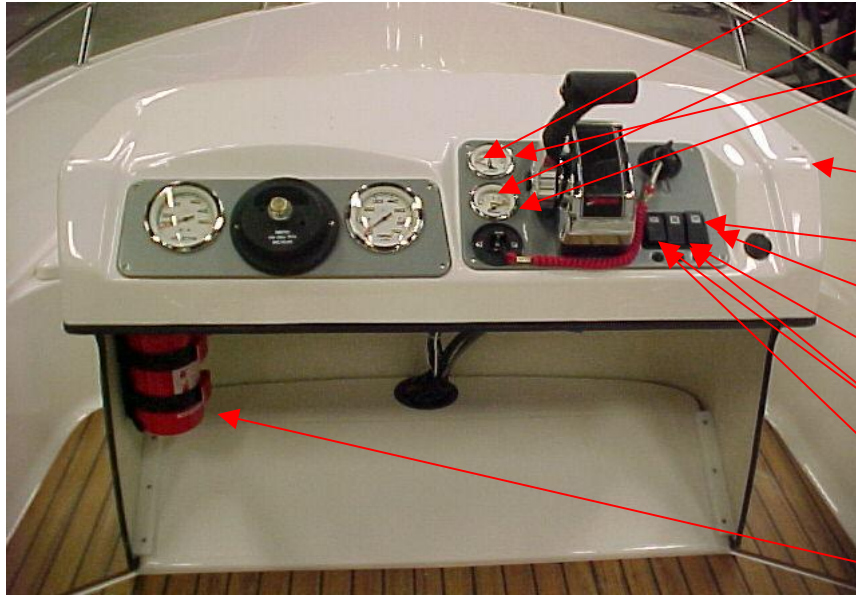

## Steering panel

Q/S 879899K11	TACH/SPEEDO-WHITE SMARTCRAFT	1 PC
Q/S 8590743	FUEL TANK 6.6 GALLON/25L	2 PC
Q/S 816626A15	IGNITION SWITCH	1 PC
UTE 873320	STEERING HELM NO FEED 4,2	1 PC
UTE 873748	SOCKET 12V ROUND FLUSH BLACK	1 PC
Q/S 883711A12	REMOTE CONTROL TOP MOUNTED	1 PC
UTE 873270	EMERGENCY STOP SWITCH	1 PC
UTE 874246	INSTRUMENT PANEL REMOTE S52EX	1 PC
UTE 874247	INSTRUMENT PANEL STEERING WHEEL S52I	1 PC
UTE 874498	CABLE SYSTEM PANEL S52 -05	1 PC
	(not in picture)	