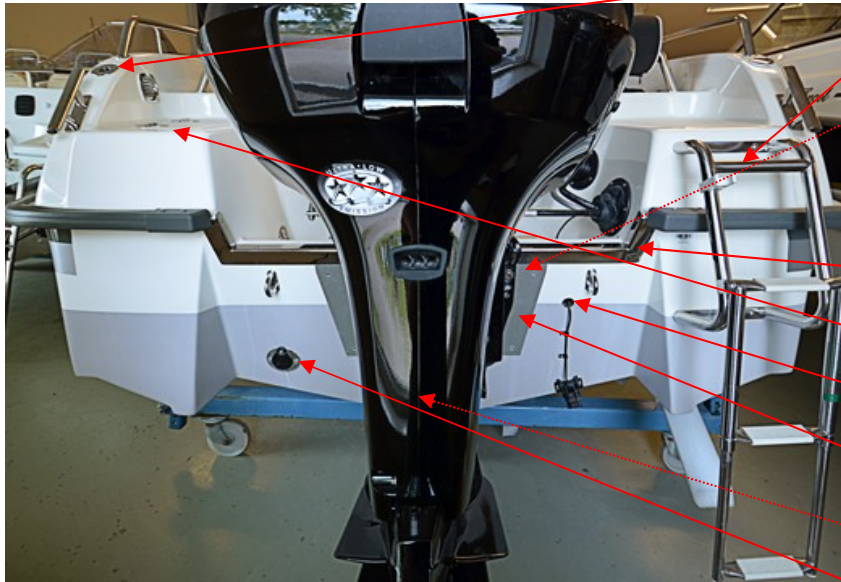

UTE 871702	FLAG HOLDER ATTACHMENT SS	1 PC
UTE 874281	BOARDING LADDER SS TELESCOP	1 PC
UTE 875078	ENGINE PLATE A ALU	1 PC
INT 1980874	TRIM EDGE SS TRANSOM S52	1 PC
INT HATCH-873169-L	UTT TRANS STORAGE HATCH 873169	1 PC
INT 2025903	COPPER TUBE	1 PC
UTE 870840	ENGINE PLATE ALU OUTSIDE 022	1 PC
UTE 873283	DRAIN BRASS NR 501	1 PC
UTE 871175	BAILING TUBE 5102	1 PC