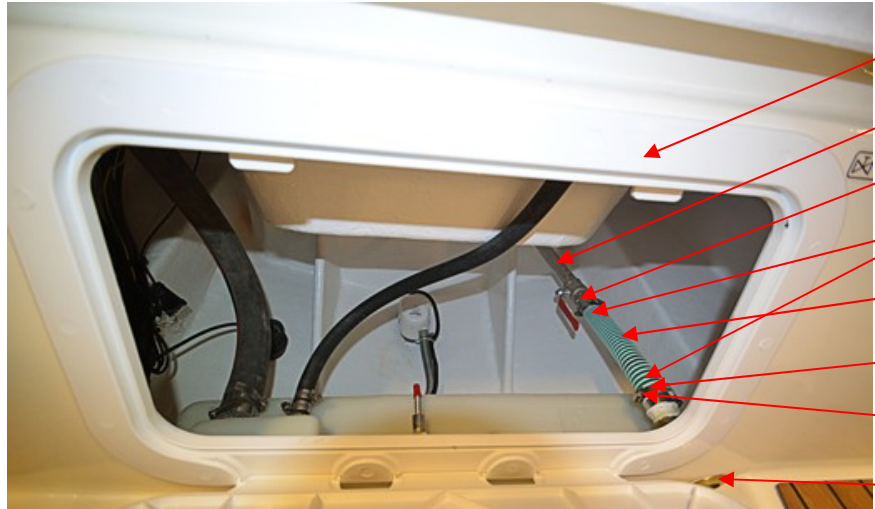

Uttern S52 excl model year 2011

Seats aft

UTE 870890	SPRINGLOCK 4 MM SS	2 PC
UTE 871233	HINGE 128 X 38 (3+3)	2 PC
INT SEAT-873101-L	UTT COCKPIT BENCH SEAT 873101	1 PC
UTE 877278	GRABHANDLE ROCKA BLACK/PLASTIC	1 PC
UTE 871918	SLIDE BOLT FKR/MÄSS 50MM	2 PC
UTE 871694	EXCENTER LOCK SS ADJUSTABLE	1 PC
UTE 871821	LOCK FITTING FOR EXENTER-LOCK	1 PC
UTE 877332	LAMINATE FRONT S52	1 PC