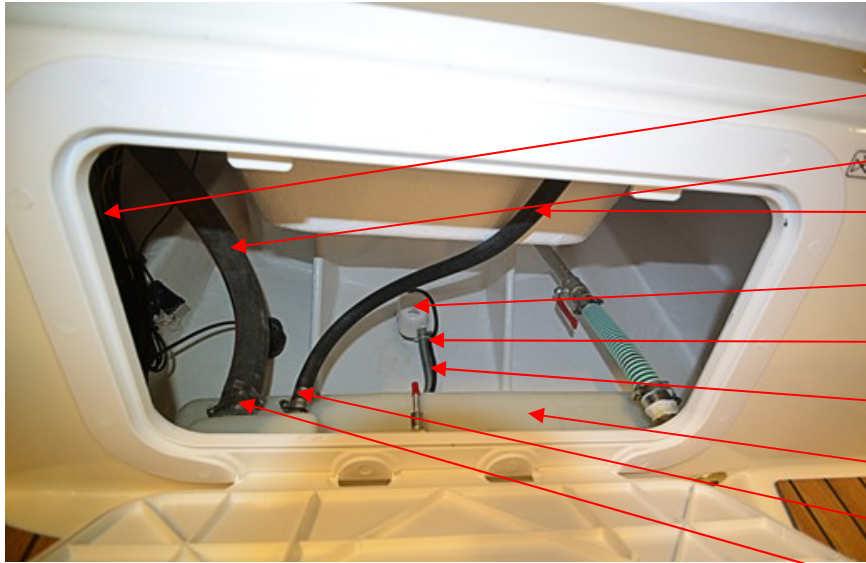

INT 123760	10MM FUEL HOSE TYPE A1	1,85 M
INT 2017535	HOSE, FUEL 1.5" ISO/SAE A2COR	0,65 M
INT 123778	HOSE, FUEL 5/8" TYPE A1 ISO/C	0,8 M
INT 1760963	PUMP BILGE SAHARA 500	1 PC
INT 263954	HOSE CLAMP #10	2 PC
INT 1692922	3/4" ID CORR PVC WATER HOSE	1,7 M
INT 2049108	TANK, FUEL 90L PETROL(ASVCAL	1 PC
INT 263954	HOSE CLAMP #10	4 PC
INT 256719	HOSE CLAMP #32	4 PC