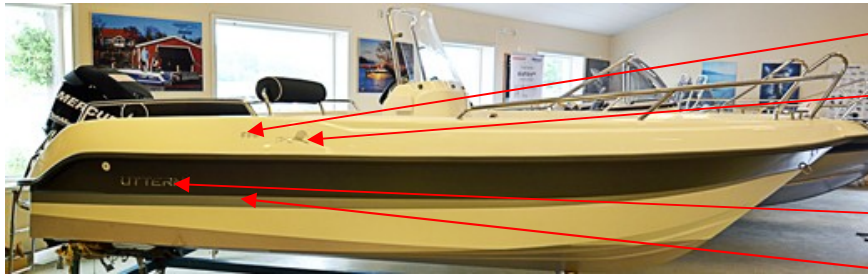

- INT 1976631 TAPE, MODEL DESG S52 SLVR 2 PC
- INT 2014191 DECAL, OTTER HEADCRYSTAL CAP 3 PC
- INT 1976405 SCRIPT, UTTERN MOLDED CHR 2 PC
- INT 1976403 GRAPHICS, STRIPE SET S52-10 SL 1 PC