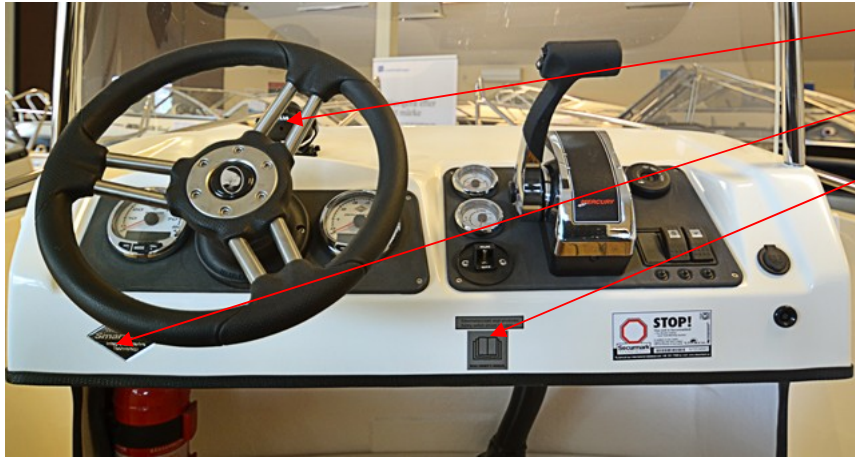

UTE 874283	COMPASS SILVA 58	1 PC
Q/S 8592715	EMBLEM-SMARTCRAFT	1 PC
INT 2016954	LANYARD SWITCH LABEL	1 PC

Electrical parts not shown in picture:

Q/S 859223	+SENSOR-SPEED/TEMP TRANSOM MNT	1 PC
Q/S 859318T2	+JUNCTION BOX WEATHER CAP	1 PC
Q/S 859743T03	+HARNESS ASY-FUEL/PADDLE OB	1 PC
Q/S 881879A22	+PITOT SENSOR KT-1.5L OPTI S/C	1 PC
Q/S 891777A01	+TRIM SENDER KIT - 1.5L OPTI	1 PC
Q/S 896537K20	+HARNESS ASY & KEY SWITCH 20FT	1 PC
UTE 875120	CABLE SYS S52S49 MAIN CABL 07-	1 PC
UTE 874008	CABLE SYSTEM S52 BATT. CABLE	1 PC
UTE 874902	JUNCTION BOX +/- POL	1 PC