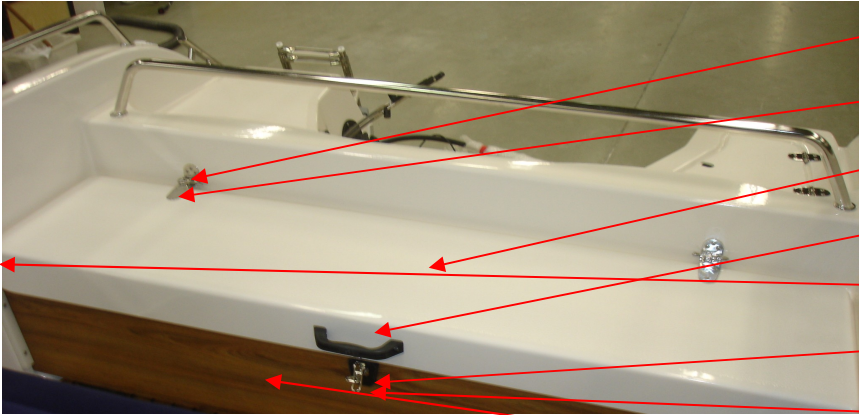

Uttern S52 excl model year 2011

Seats aft

UTE 870890	SPRINGLOCK 4 MM SS	2 PC
UTE 871233	HINGE 128 X 38 (3+3)	2 PC
INT SEAT-873101-L	UTT COCKPIT BENCH SEAT 873101	1 PC
UTE 877278	GRABHANDLE ROCKA BLACK/PLASTIC	1 PC
UTE 871918	SLIDE BOLT FKR/MÄSS 50MM	2 PC
UTE 871694	EXCENTER LOCK SS ADJUSTABLE	1 PC
UTE 871821	LOCK FITTING FOR EXENTER-LOCK	1 PC
UTE 877332	LAMINATE FRONT S52	1 PC