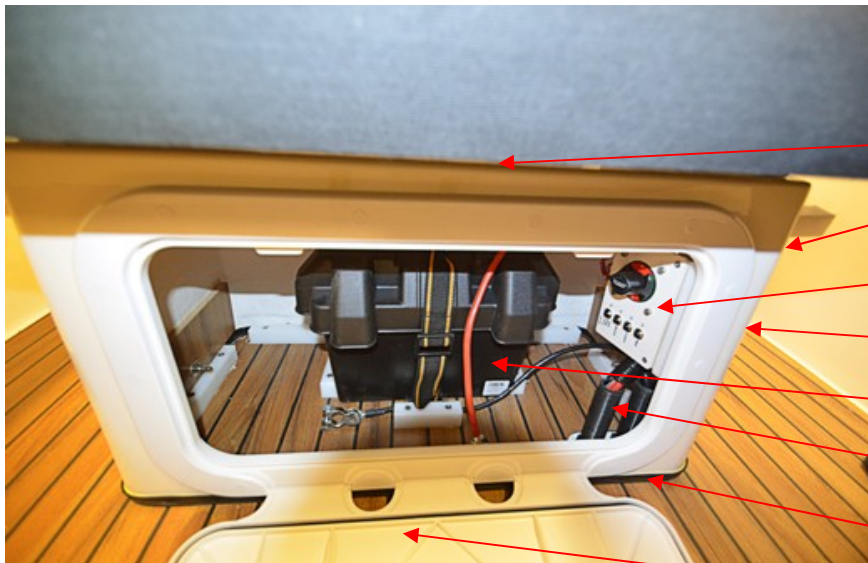

UTE 874630	GLIDE RAILS W BAR	1 PC
UTE 877132	LOUVERED VENT 82X82 STAINLESS	2 PC
INT 1980720	PANEL, MAINSGBATTSW, 4 BRKR	1 PC
INT SEAT-874631-L	UTT HELM SEAT BASE 874631 LAM	1 PC
Q/S 808775	+AT-9065-1 BATTERY BOX 13X9X10	1 PC
UTE 871661	THRU HULL FITTING 150MM BLACK	2 PC
UTE 872145	U-TRIM W SEAL LOWER	2,25 M
UTE 873465	INSPECTION LID 355X600	1 PC