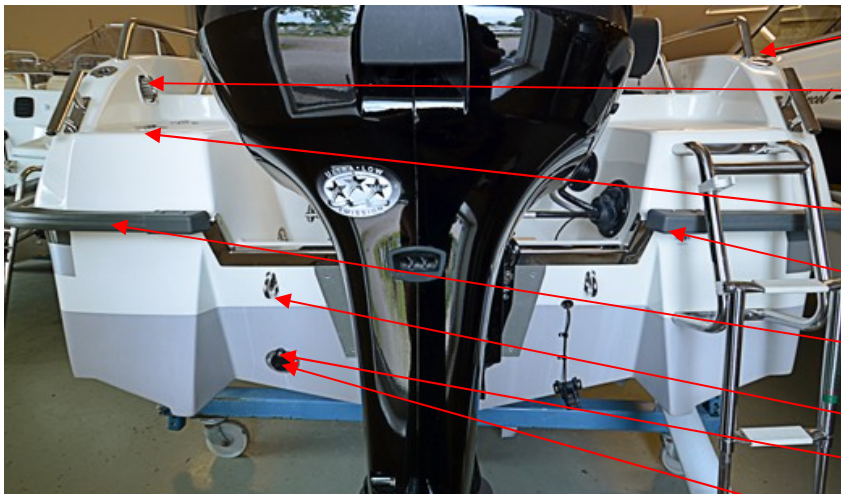

UTE 875119	ROUND BASE FOR POLE WHITE	1 PC
UTE 877132	LOUVERED VENT 82X82 STAINLESS	1 PC
UTE 877133	LOUVERED VENT HOSE ADAP	1 PC
INT 1577949	HOSE, VENT/BLOWER3" WHT	1,15 M
UTE 875212	HINGE 74X39 CENTER (2+2)	2 PC
INT 1976406	GUNNEL FITTING, DK GRY	2 PC
INT 1976408	GUNNEL TRIM, 623 12.5M DK GRY	1 PC
UTE 877285	BOWEYE SS 12MM LONG W. LOCKNUT	2 PC
UTE 873710	WS FASTENING PLATE BLACK	1 PC
UTE 871642	ANTI-SYPHONE VALVE SELF-BAILIN	1 PC