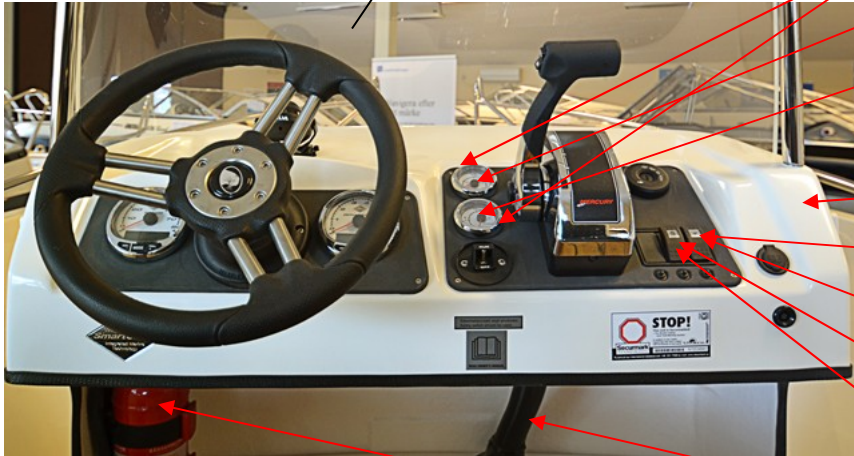

2009-02-05 Update for 2009 ready

2011-05-23 Update for 2011 ready

Uttern S52 excl model year 2011

Steering panel and driver seat

Q/S 889223K32	+KIT-SC TACH & 80 SPEEDO,WHITE	1 PC
Q/S 8590743	+BEZEL - CHROME, OMEGA GAUGES	2 PC
Q/S 893353A03	+KEY SWITCH KIT	1 PC
UTE 874542 (not in picture)	CABLE SY. S52 OPTI PANEL CA	1 PC
UTE 873320	STEERING HELM NO FEED 4.2	1 PC
UTE 873748	SOCKET 12V ROUND FLUSH MOUNT	1 PC
Q/S 8M0041431	+4500 RC - SINGLE, OB TRIM	1 PC
INT 1976410	PANEL, BLANK CTRL, S52-10, DK	1 PC
Q/S 19674A07	LANYARD STOP KT-FLUSH MNT-OB	1 PC
INT 1976411	PANEL, BLANK HELM, S52-10 DK G	1 PC

- Q/S 8798713 +BEZEL - 52 MM GUAGE, CHROME 2 PC
- Q/S 879910K11 +02 224 022 FUEL LEVEL-WHITE 1 PC
- Q/S 879914K11 +01 212 012 TRIM-WHITE-SINGLE 1 PC
- INT STRCON-874514-L UTT STEERING CONSOLE 874514 LA 1 PC
- UTE 873473 ACTUATOR BILGE PUMP 1 PC
- UTE 873474 SWITCH (ON)/OFF 1 PC
- UTE 871339 ACTUATOR NAV LIGHT 1 PC
- UTE 871336 SWITCH ON/OFF 1 PC
- INT 2064108 HOSE,CONDUIT/UNSPLIT 2"BLK 0.45 M