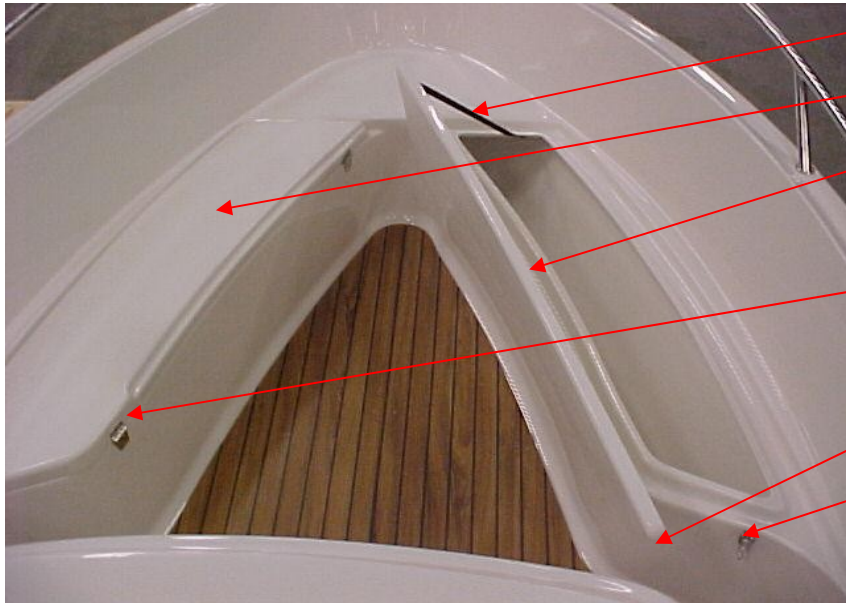

Uttern S52 excl model year 2011

Seats fore

INT 2017186	STRAP,NYLON20MMW 120MML/WHITE	1 PC
INT HATCH-873104-L	UTT PORT FWD STOR HATCH 873104	1 PC
INT HATCH-873105-L	UTT STBD FWD STOR HATCH 873105	1 PC
UTE 871245	HINGE 59X37 (3+2)	4 PC
UTE 871821	LOCK FITTING FOR EXENTER-LOCK	2 PC
UTE 871694	EXCENTER LOCK SS ADJUSTABLE	2 PC