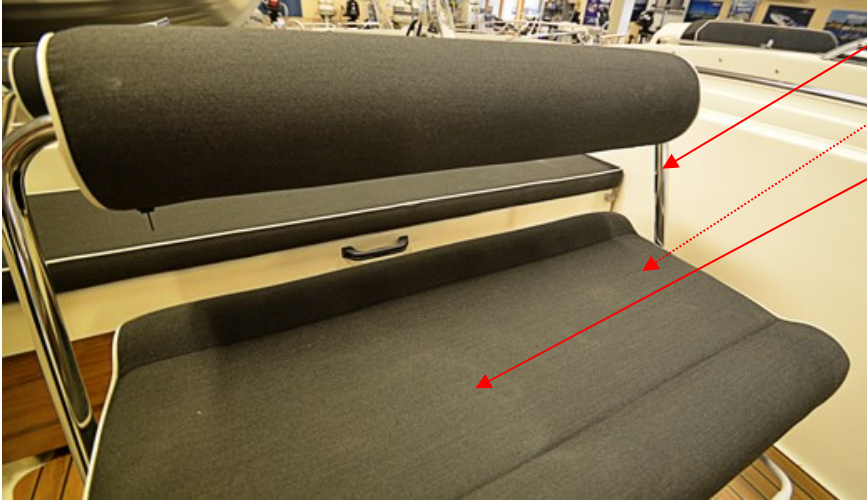

UTE 874630	GLIDE RAILS W BAR	1 PC
UTE 877132	LOUVERED VENT 82X82 STAINLESS	2 PC
INT 1980720	PANEL, MAINSGBATTSW, 4 BRKR	1 PC
INT SEAT-874631-L	UTT HELM SEAT BASE 874631 LAM	1 PC
Q/S 808775	+AT-9065-1 BATTERY BOX 13X9X10	1 PC
UTE 871661	THRU HULL FITTING 150MM BLACK	2 PC
UTE 872145	U-TRIM W SEAL LOWER	2,25 M
UTE 873465	INSPECTION LID 355X600	1 PC