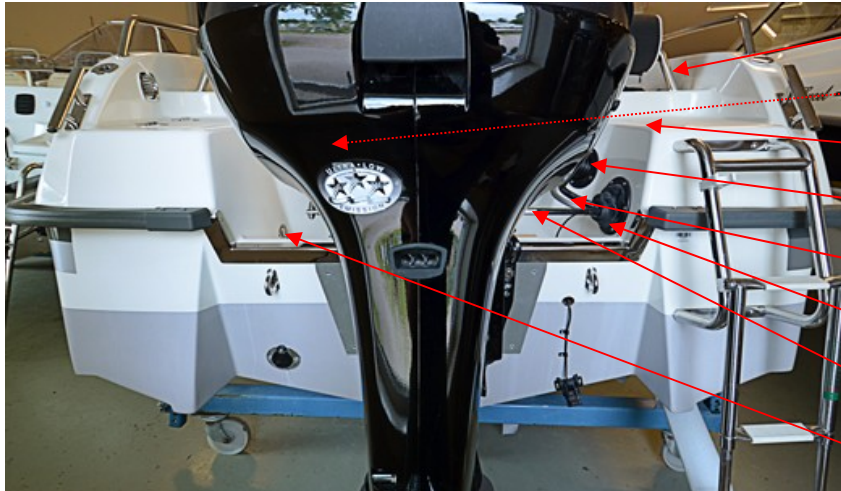

Uttern S52 excl model year 2011

Aft

UTE 872922	RAIL 5202 CENTER AFT	1 PC
UTE 872989	FUEL TANK VENTS	1 PC
UTE 873426	DECKFILL CROME UNLEADLEGSIN 38	1 PC
UTE 871770	BOOT W.TIE STRAP 100 MM	1 PC
Q/S 897978A15	+CABLE-PREMIUM GEN II THRO/SHI	2 PC
UTE 871771	BOOT RUBBER 140 MM DIAMETER	1 PC
UTE 873466	STEERING CABLE 4.57M QUICK MUN	1 PC
UTE 874770	CLAMSHELL COVER STAINLESS	1 PC