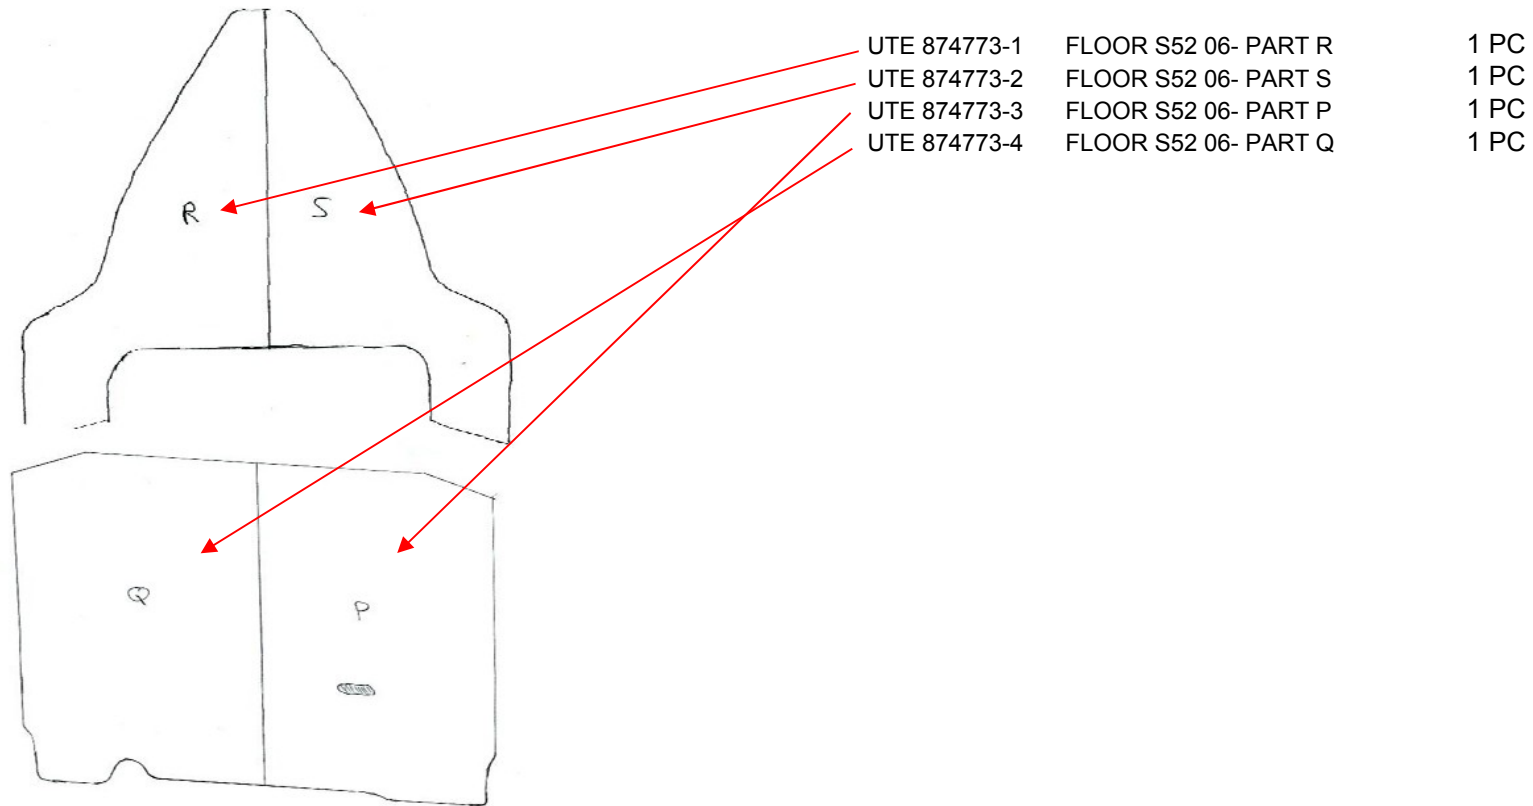

Uttern S52 excl model year 2011

Laminate floor