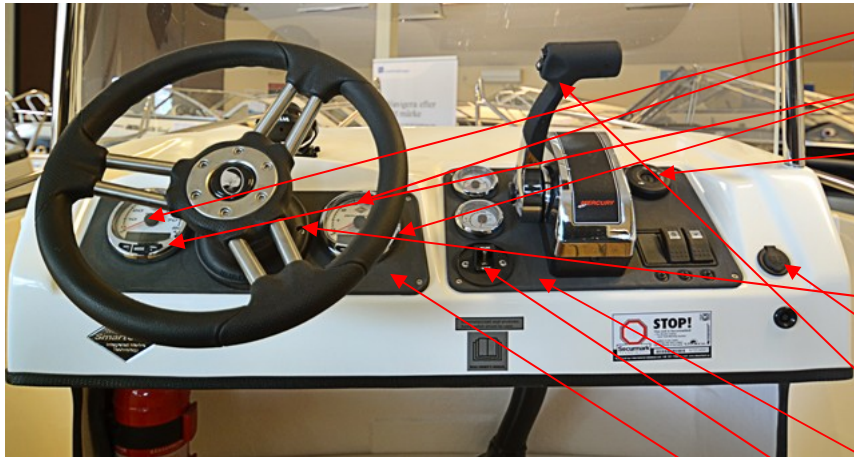

Uttern S52 excl model year 2011

Steering panel and driver seat

Q/S 889223K32	+KIT-SC TACH & 80 SPEEDO,WHITE	1 PC
Q/S 8590743	+BEZEL - CHROME, OMEGA GAUGES	2 PC
Q/S 893353A03	+KEY SWITCH KIT	1 PC
UTE 874542 (not in picture)	CABLE SY. S52 OPTI PANEL CA	1 PC
UTE 873320	STEERING HELM NO FEED 4.2	1 PC
UTE 873748	SOCKET 12V ROUND FLUSH MOUNT	1 PC
Q/S 8M0041431	+4500 RC - SINGLE, OB TRIM	1 PC
INT 1976410	PANEL, BLANK CTRL, S52-10, DK	1 PC
Q/S 19674A07	LANYARD STOP KT-FLUSH MNT-OB	1 PC
INT 1976411	PANEL, BLANK HELM, S52-10 DK G	1 PC