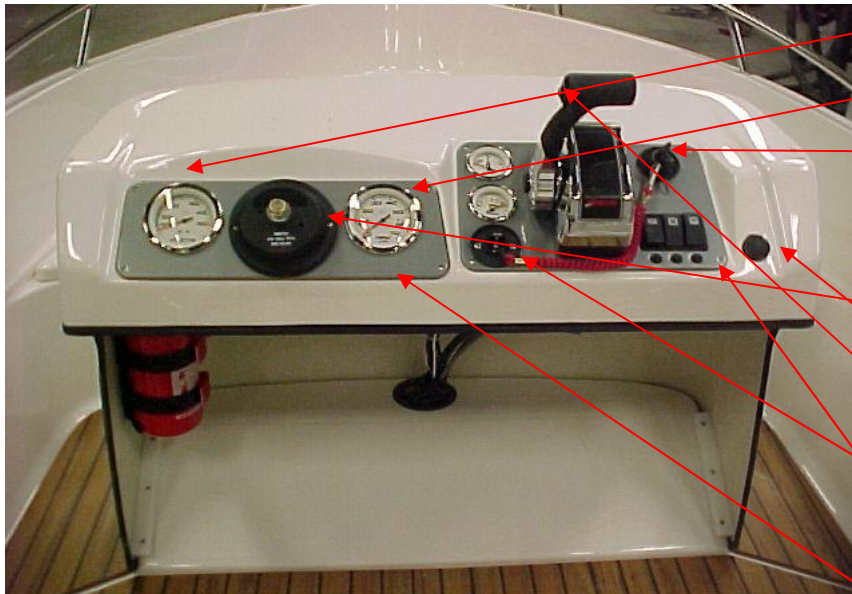

2009-02-05 Update for 2009 ready

Uttern S52 excl model year 2009

Steering panel

UTE 873300	GAUGE-SPEEDOMETER CHROME/WHITE	1 PC
UTE 873301	GAUGE-TACHOMETER CHROME/WHITE	1 PC
Q/S 816626A15	IGNITION SWITCH	1 PC
Q/S 896537K15	HARNES ASY & KEY SWITCH 15FT	1 PC
Q/S 893353A03	KEY SWITCH KIT	1 PC
Q/S 892990T01	HARNES ASY-ANALOG GAUGE 5FT	1 PC
UTE 873320	STEERING HELM NO FEED 4,2	1 PC
UTE 873748	SOCKET 12V ROUND FLUSH BLACK	1 PC
Q/S 883711A12	REMOTE CONTROL TOP MOUNTED	1 PC
UTE 873270	EMERGENCY STOP SWITCH	1 PC
UTE 874246	INSTRUMENT PANEL REMOTE S52EX	1 PC
UTE 874247	INSTRUMENT PANEL STEERING WHEEL S52I	1 PC