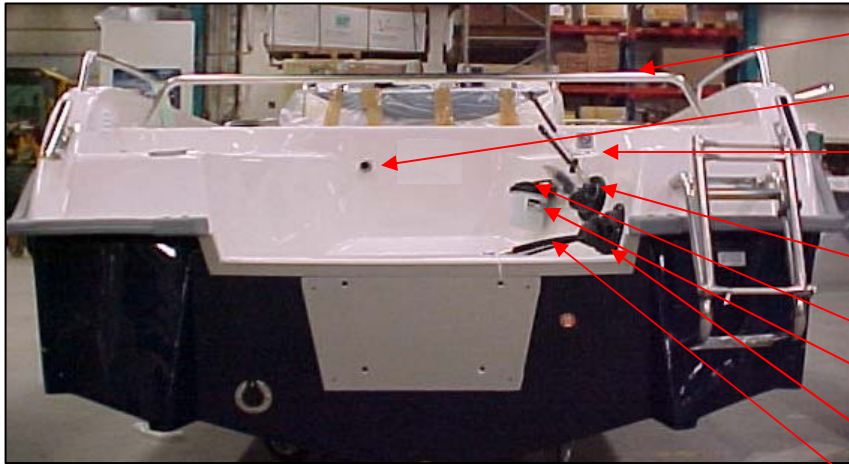

Uttern S52 excl model year 2009

Aft

- UTE 872922 PULPIT 5202/S52 AFT IN THE MIDDLE 1 PC
- UTE 872989 FUEL TANK VENT ATTWOOD 1 PC
- UTE 873426 DECKFILL UNLEADED SS 38 MM 1 PC
- UTE 874793 CE-PLATE UTTERN OB 1 PC
- UTE 871770 CABLE BUSHING FOR BOOT HOP100 MM 2 PC
- Q/S 883720A15 CABLE ASSY II 15 FT PLATINUM 2 PC
- UTE 873289 WATER SEPARATOR Q/S 1 PC
- UTE 871771 CABLE BUSHING FOR BOOT 140 MM OUTSID 1 PC
- UTE 873466 STEERING CABLE 4,75 M (15 FT) QUICK MOL 1 PC