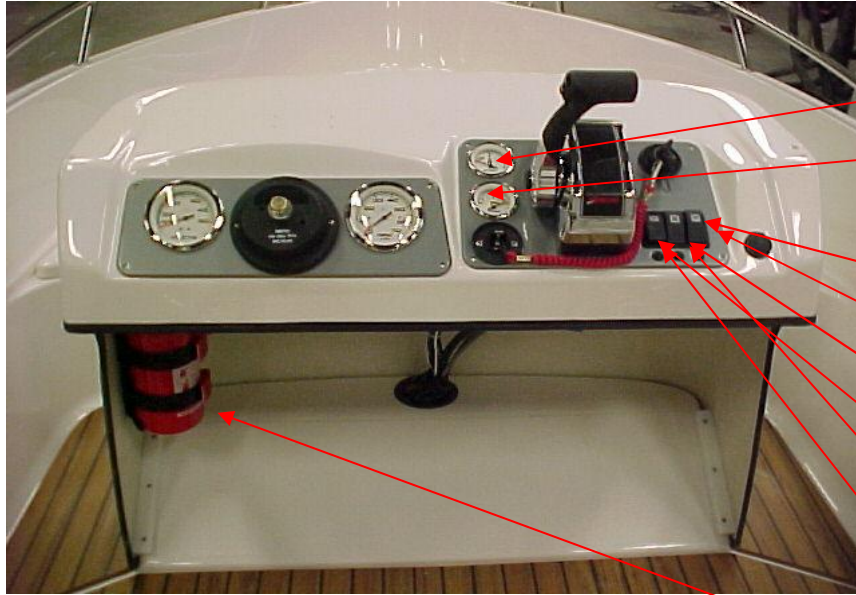

2009-02-05 Update for 2009 ready

Uttern S52 excl model year 2009

Steering panel

UTE 873300	GAUGE-SPEEDOMETER CHROME/WHITE	1 PC
UTE 873301	GAUGE-TACHOMETER CHROME/WHITE	1 PC
Q/S 816626A15	IGNITION SWITCH	1 PC
Q/S 896537K15	HARNES ASY & KEY SWITCH 15FT	1 PC
Q/S 893353A03	KEY SWITCH KIT	1 PC
Q/S 892990T01	HARNES ASY-ANALOG GAUGE 5FT	1 PC
UTE 873320	STEERING HELM NO FEED 4,2	1 PC
UTE 873748	SOCKET 12V ROUND FLUSH BLACK	1 PC
Q/S 883711A12	REMOTE CONTROL TOP MOUNTED	1 PC
UTE 873270	EMERGENCY STOP SWITCH	1 PC
UTE 874246	INSTRUMENT PANEL REMOTE S52EX	1 PC
UTE 874247	INSTRUMENT PANEL STEERING WHEEL S52I	1 PC