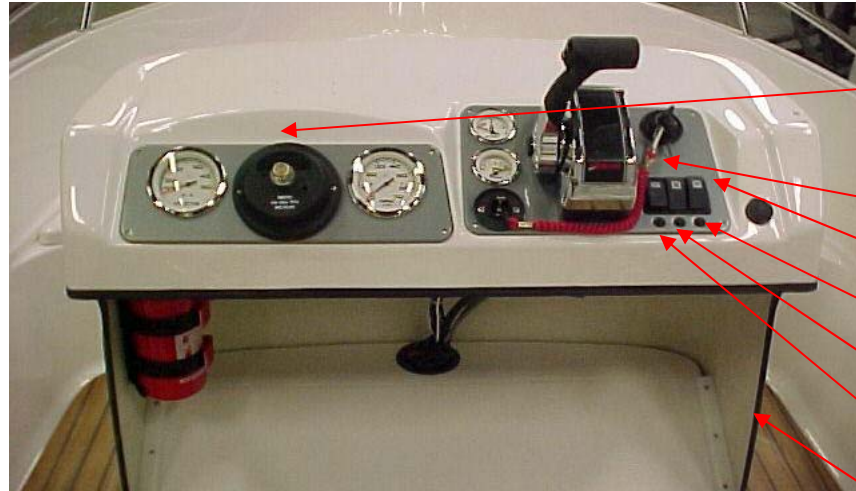

2009-02-05 Update for 2009 ready

Uttern S52 excl model year 2009

Steering panel

UTE 873300	GAUGE-SPEEDOMETER CHROME/WHITE	1 PC
UTE 873301	GAUGE-TACHOMETER CHROME/WHITE	1 PC
Q/S 816626A15	IGNITION SWITCH	1 PC
Q/S 896537K15	HARNES ASY & KEY SWITCH 15FT	1 PC
Q/S 893353A03	KEY SWITCH KIT	1 PC
Q/S 892990T01	HARNES ASY-ANALOG GAUGE 5FT	1 PC
UTE 873320	STEERING HELM NO FEED 4,2	1 PC
UTE 873748	SOCKET 12V ROUND FLUSH BLACK	1 PC
Q/S 883711A12	REMOTE CONTROL TOP MOUNTED	1 PC
UTE 873270	EMERGENCY STOP SWITCH	1 PC
UTE 874246	INSTRUMENT PANEL REMOTE S52EX	1 PC
UTE 874247	INSTRUMENT PANEL STEERING WHEEL S52I	1 PC