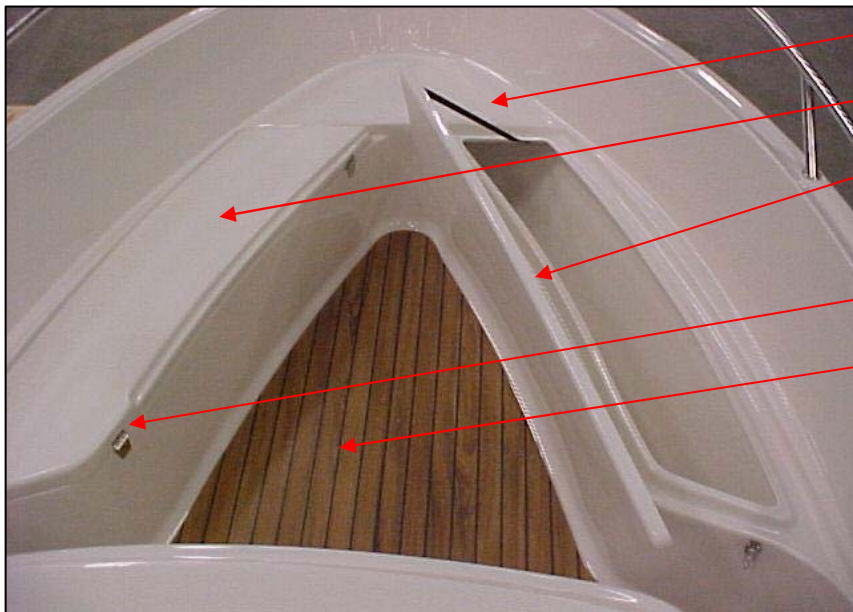

Uttern S52 excl model year 2009

Seats fore

UTE 870581	HATCH STRAP 0,4 M	0,4 M
UTE 873104	HATCH 104	1 PC
UTE 873105	HATCH 105	1 PC
UTE 871245	HINGE 59X37 3+2	4 PC
UTE 874773	FLOOR SET S52 06-	1 PC