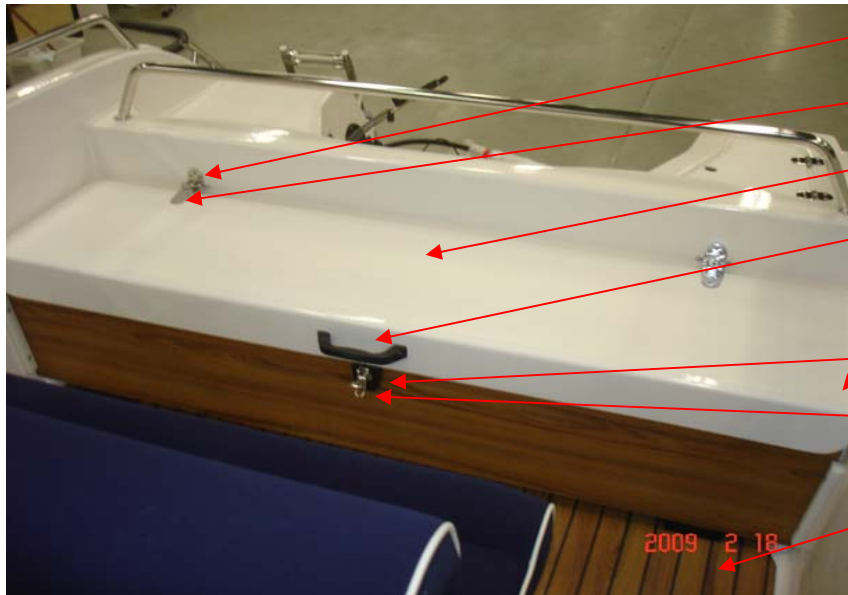

Uttern S52 excl model year 2009

Seats aft

UTE 870890	SPRING LOCK 4 MM SS	2 PC
UTE 871233	HINGE 128X33 3+3	2 PC
UTE 873101	HATCH 101	1 PC
UTE 877278	GRABHANDLE BLACK/PLASTIC (not in picture)	1 PC
UTE 871918	BARREL BOLT	2 PC
UTE 871694	ECCENTRIC LOCK ADJUSTABLE	1 PC
UTE 871821	LOCK FITTINGS FOR ECCENTRIC LOCK W. H	1 PC
UTE 874773	FLOOR SET S52 06-	1 SET