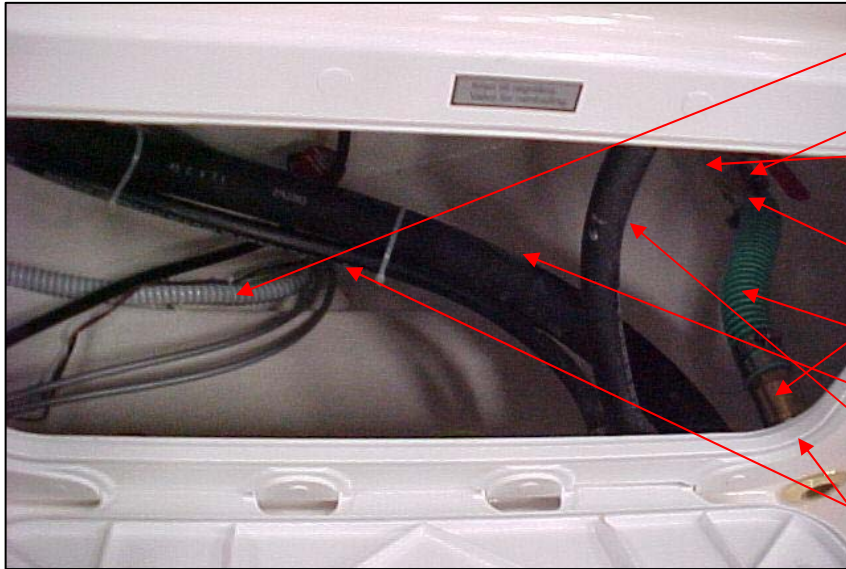

- UTE 872176 HOSE 19 MM GREY FOLDED 1,2 M
- UTE 871622 SHUT OFF VALVE 1" 1 PC
- UTE 871175 BAILING TUBE 5102 1 PC
- UTE 873400 BILGE PUMP 500 FULLY AUTOMATIC 1 PC
  (not in picture)
- UTE 871632 HOSE ADAPTER 1" 32 MM HOSE 2 PC
- UTE 872178 HOSE 32 MM SELF BAILING 0,33 M
- UTE 872179 HOSE 38 MM FUEL A2 1,4 M
- UTE 873260 FUEL HOSE 16MM A1 1,32 M
- UTE 873261 FUEL HOSE 10MM A1 1,4 M
- UTE 871629 TUBE SOCKET 1" 1 PC