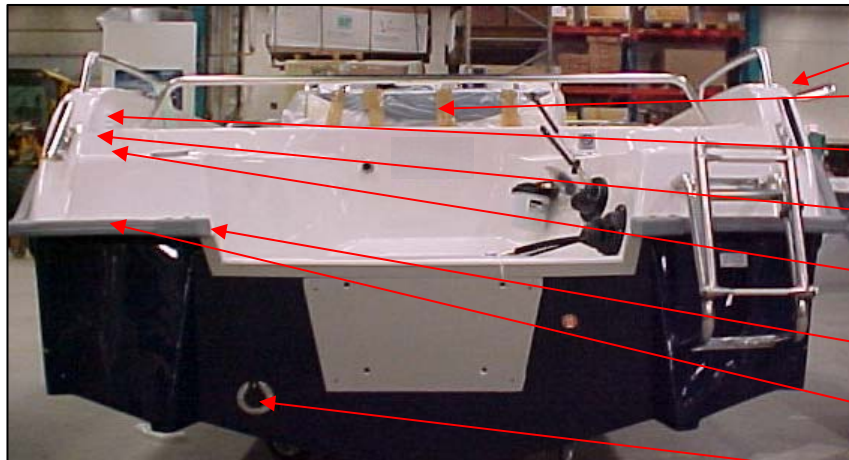

- UTE 875119 ROUND BASE FOR POLE WHITE 1 PC
- UTE 875161 SEAT S52/S55 BLUE CUSHIONS 1 PC
- UTE 877132 LOUVERED VENT 82X82 STAINLESS 1 PC
- UTE 877133 LOUVERED VENT HOSE ADAP 1 PC
- UTE 872182 HOSE 75 MM GREY 6 M 1 PC
- UTE 871250 HINGE 74X39 2+2 2 PC
- UTE 873380 GUNNEL FITTINGS SILVER-GREY 2 PC
- UTE 873385 GUNNEL RUBBER 623 12,5 M SILVER-GREY 1 PC
- UTE 871642 ANTI-SYPHONE VALVE SELF-BAILING DEVIC 1 PC