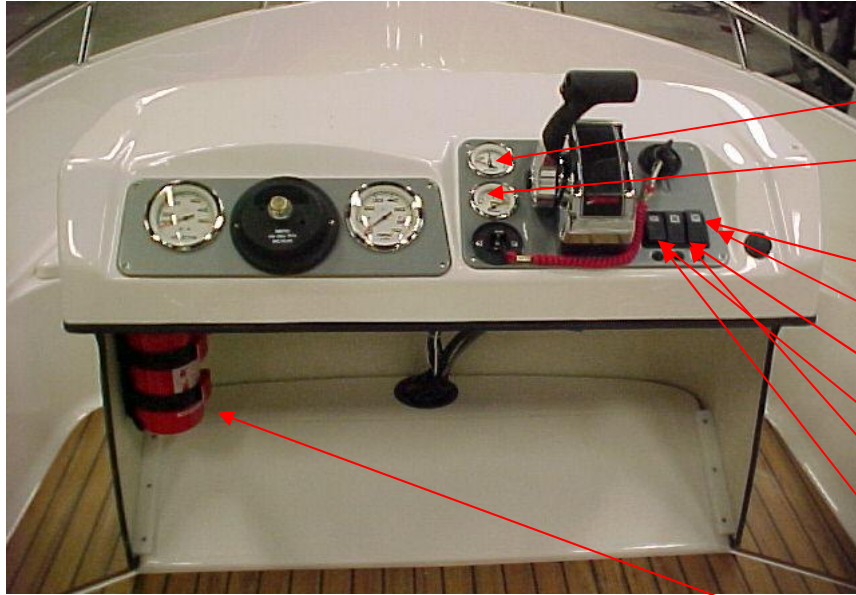

Uttern S52 excl model year 2008

Steering panel

UTE 873300	GAUGE-SPEEDOMETER CHROME/WHITE	1 PC
UTE 873301	GAUGE-TACHOMETER CHROME/WHITE	1 PC
Q/S 816626A15	IGNITION SWITCH	1 PC
Q/S 896537K15	HARNESS ASY & KEY SWITCH 15FT	1 PC
Q/S 893353A03	KEY SWITCH KIT	1 PC
Q/S 892990T01	HARNESS ASY-ANALOG GAUGE 5FT	1 PC
UTE 873320	STEERING HELM NO FEED 4,2	1 PC
UTE 873748	SOCKET 12V ROUND FLUSH BLACK	1 PC
Q/S 883711A12	REMOTE CONTROL TOP MOUNTED	1 PC
UTE 873270	EMERGENCY STOP SWITCH	1 PC
UTE 874246	INSTRUMENT PANEL REMOTE S52EX	1 PC
UTE 874247	INSTRUMENT PANEL STEERING WHEEL S52I	1 PC