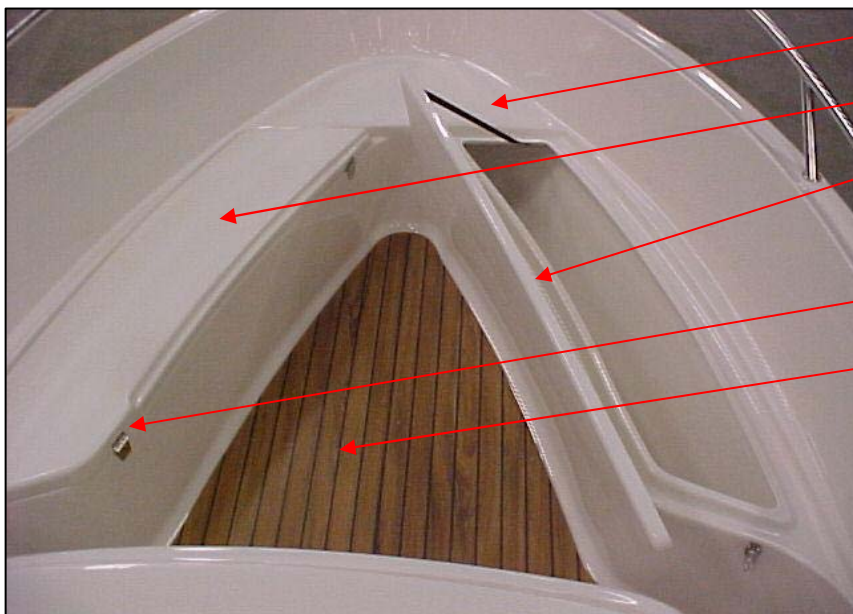

Uttern S52 excl model year 2008

Seats fore

UTE 870581	HATCH STRAP 0,4 M	0,4 M
UTE 873104	HATCH 104	1 PC
UTE 873105	HATCH 105	1 PC
UTE 871245	HINGE 59X37 3+2	4 PC
UTE 874773	FLOOR SET S52 06-	1 PC