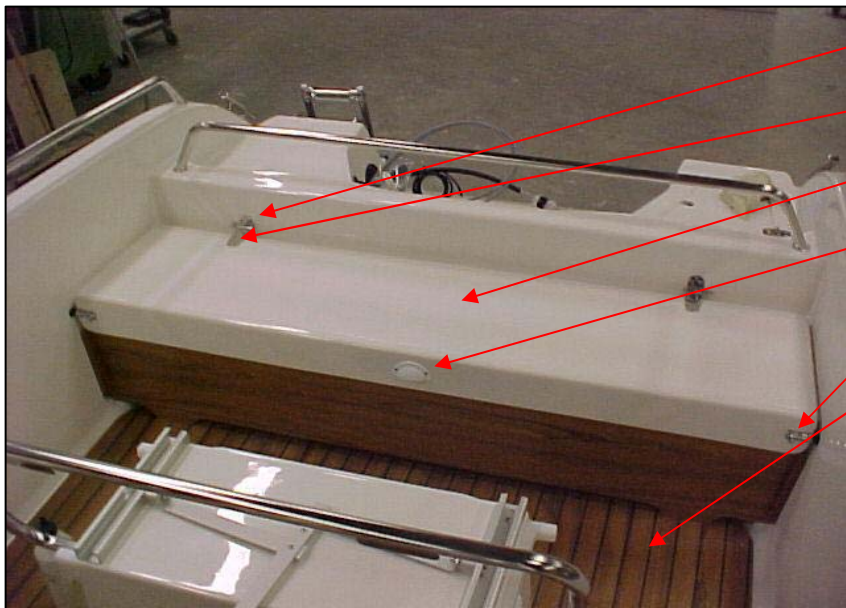

Uttern S52 excl model year 2008

Seats aft

UTE 870890	SPRING LOCK 4 MM SS	2 PC
UTE 871233	HINGE 128X33 3+3	2 PC
UTE 873101	HATCH 101	1 PC
UTE 871773	CABLE BUSHING WHITE 87 MM PLASTIC	1 PC
UTE 871918	BARREL BOLT	2 PC
UTE 874773	FLOOR SET S52 06-	1 SET