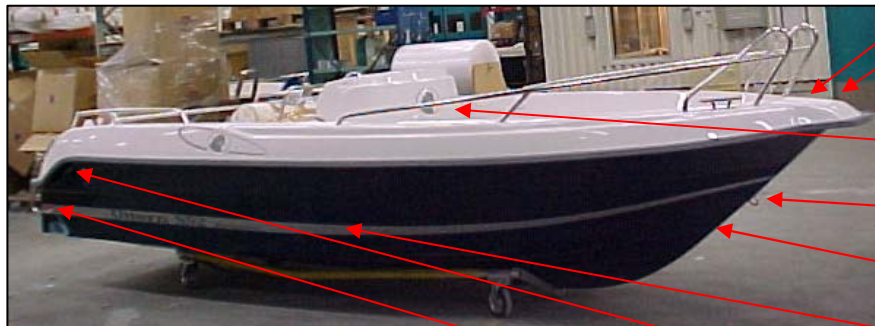

UTE 874625	NAV.LIGHTS POP-UP 12M	1 PC
UTE 873469	BOWEYE CLASS 3 12 MM LOCK NUT	1 PC
UTE 873385	GUNNEL RUBBER 623 12,5 M SILVER-GREY	1 PC
UTE 873497	DECAL UTTERN HEAD SILVER VERY BIG	1 PC
UTE 871936	BOW EYE 12 MM SS	1 PC
UTE 874770	CLAMSHELL COVER STAINLESS	1 PAIR
UTE 873433	STREIP "S52" SILVER	1 PC
UTE 873475	THRU HULL 3/4" WHITE	2 PC
UTE 873539	DECAL "BY M" LARGE MODEL	2 PC