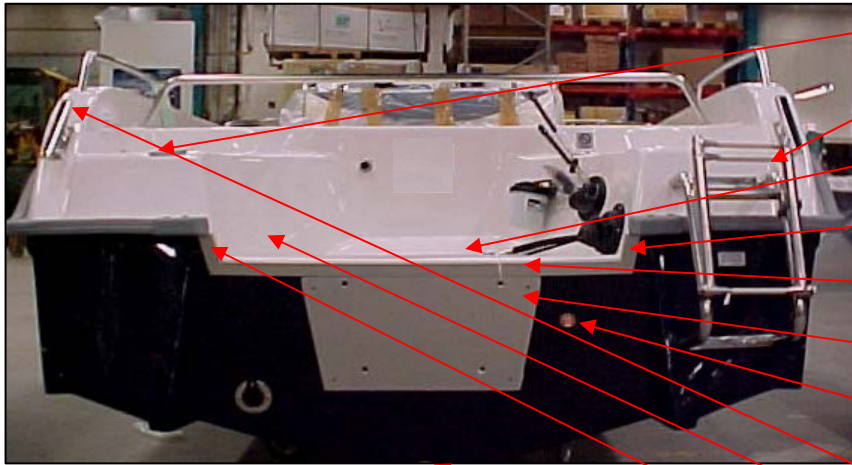

UTE 873380	GUNNEL FITTINGS SILVER-GREY	1 PC
UTE 874281	BOARDING LADDER TELESCOPE	1 PC
UTE 870819	ALU PROFILE ENGINE PLATE INSIDE NATUI	0,46 M
UTE 875085	ALU PROFILE A S52	1 PC
UTE 875087	ALU PROFILE C S52	1 M
UTE 870840	ENGINE PLATE OUTSIDE 022	1 PC
UTE 870905	THRU HULL FITTINGS 120 MM COPPER	1 PC
UTE 871702	FLAG HOLDER ATTACHMENT SS	1 PC
UTE 874770	CLAMSHELL COVER STAINLESS	1 PC
UTE 875086	ALU PROFILE B S52	1 PC
UTE 873283	DRAINING PLUG NR 501	1 PC