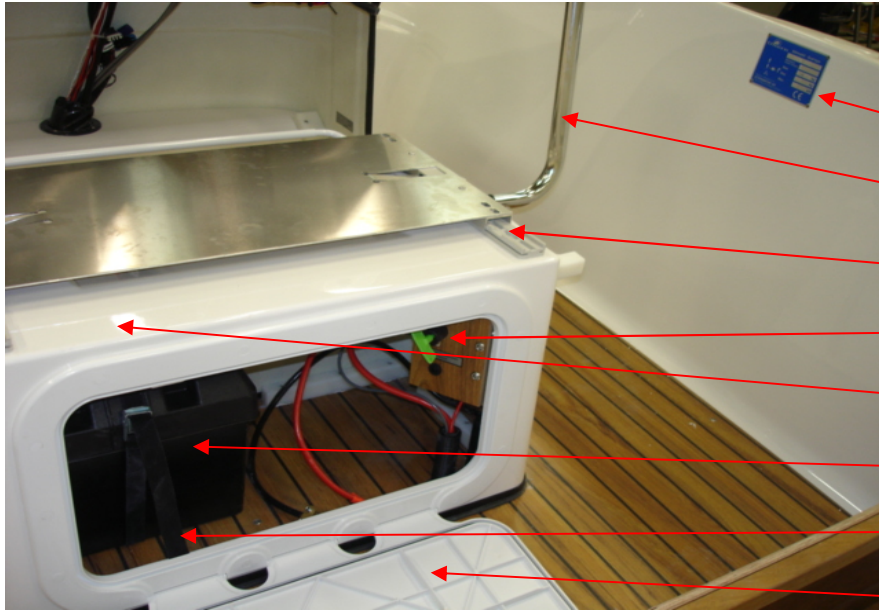

UTE 875120	CABLE SYSTEM S52/S49 MAIN CABL 07- Ej i bild	1 PC
UTE 874793	CE-PLATE UTTERN OB	1 PC
UTE 870651	BOW SEAT SS S52/S56 BACK	1 PC
UTE 874630	SEAT SLIDER	1 PC
UTE 872704	MAIN POWER SWITCH	1 PC
UTE 874631	SEAT BOX	1 PC
UTE 871650	BATTERY BOX	1 PC
UTE 870545	BATTERY STRAP 1 M	1 MT
UTE 873465	INSPECTION LID 355X600 NOVARADE	1 PC