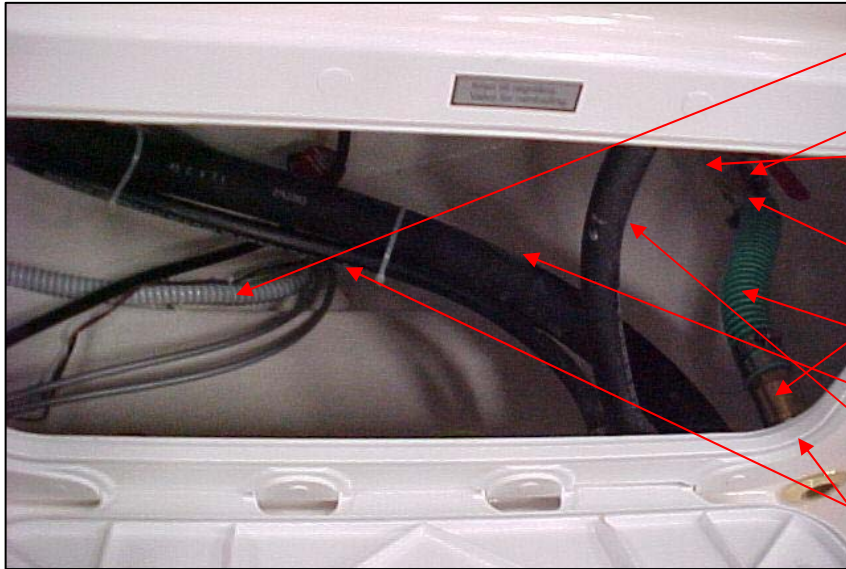

- UTE 872176 HOSE 19 MM GREY FOLDED 1,2 M
- UTE 871622 SHUT OFF VALVE 1" 1 PC
- UTE 871175 BAILING TUBE 5102 1 PC
- UTE 873552 BILGE PUMP 500 1 PC
  (not in picture)
- UTE 871632 HOSE ADAPTER 1" 32 MM HOSE 2 PC
- UTE 872178 HOSE 32 MM SELF BAILING 0,33 M
- UTE 872179 HOSE 38 MM FUEL A2 1,4 M
- UTE 873260 FUEL HOSE 16MM A1 1,32 M
- UTE 873261 FUEL HOSE 10MM A1 1,4 M
- UTE 871629 TUBE SOCKET 1" 1 PC