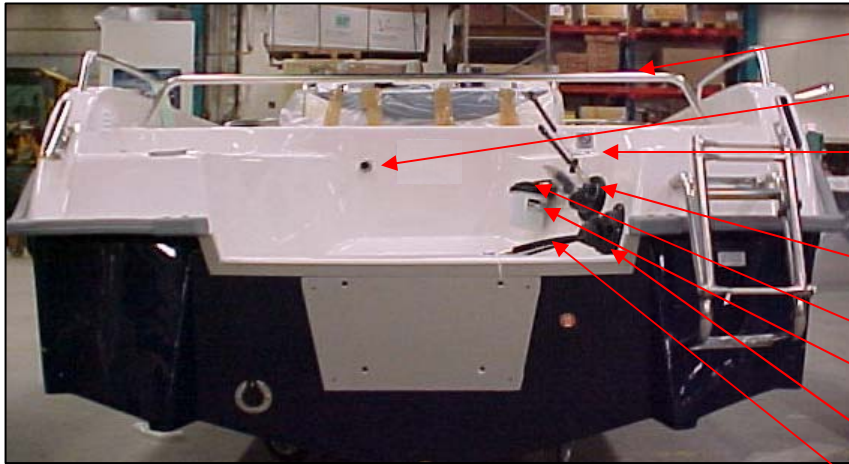

Uttern S52 excl model year 2008

Aft

- UTE 872922 PULPIT 5202/S52 AFT IN THE MIDDLE 1 PC
- UTE 872989 FUEL TANK VENT ATTWOOD 1 PC
- UTE 873426 DECKFILL UNLEADED SS 38 MM 1 PC
- UTE 874793 CE-PLATE UTTERN OB 1 PC
- UTE 871770 CABLE BUSHING FOR BOOT HOP100 MM 2 PC
- Q/S 883720A15 CABLE ASSY II 15 FT PLATINUM 2 PC
- UTE 873289 WATER SEPARATOR Q/S 1 PC
- UTE 871771 CABLE BUSHING FOR BOOT 140 MM OUTSID 1 PC
- UTE 873466 STEERING CABLE 4,75 M (15 FT) QUICK MOL 1 PC