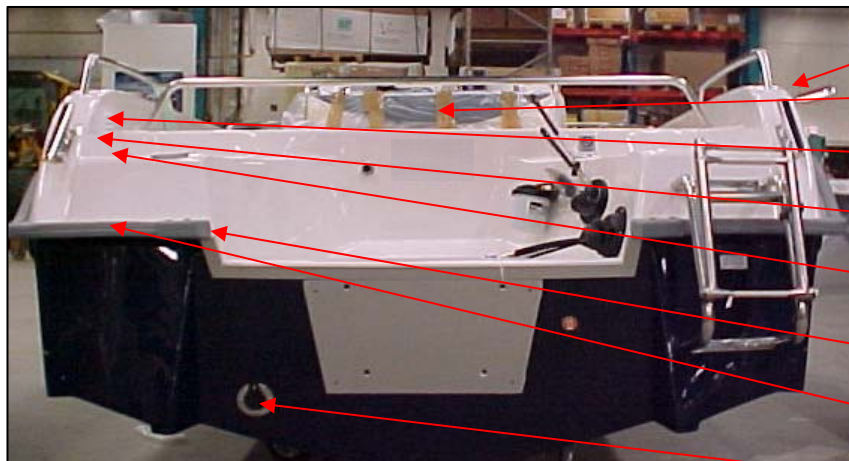

- UTE 875119 ROUND BASE FOR POLE WHITE 1 PC
- UTE 875161 SEAT S52/S55 BLUE CUSHIONS 1 PC
- UTE 877132 LOUVERED VENT 82X82 STAINLESS 1 PC
- UTE 877133 LOUVERED VENT HOSE ADAP 1 PC
- UTE 872182 HOSE 75 MM GREY 6 M 1 PC
- UTE 871250 HINGE 74X39 2+2 2 PC
- UTE 873380 GUNNEL FITTINGS SILVER-GREY 2 PC
- UTE 873385 GUNNEL RUBBER 623 12,5 M SILVER-GREY 1 PC
- UTE 871642 ANTI-SYPHONE VALVE SELF-BAILING DEVIC 1 PC