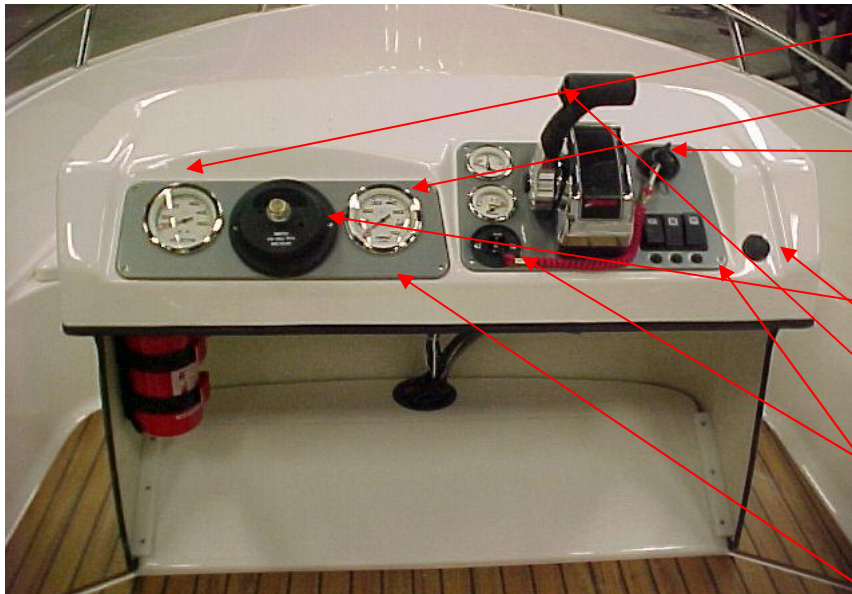

Uttern S52 excl model year 2008

Steering panel

UTE 873300	GAUGE-SPEEDOMETER CHROME/WHITE	1 PC
UTE 873301	GAUGE-TACHOMETER CHROME/WHITE	1 PC
Q/S 816626A15	IGNITION SWITCH	1 PC
Q/S 896537K15	HARNESS ASY & KEY SWITCH 15FT	1 PC
Q/S 893353A03	KEY SWITCH KIT	1 PC
Q/S 892990T01	HARNESS ASY-ANALOG GAUGE 5FT	1 PC
UTE 873320	STEERING HELM NO FEED 4,2	1 PC
UTE 873748	SOCKET 12V ROUND FLUSH BLACK	1 PC
Q/S 883711A12	REMOTE CONTROL TOP MOUNTED	1 PC
UTE 873270	EMERGENCY STOP SWITCH	1 PC
UTE 874246	INSTRUMENT PANEL REMOTE S52EX	1 PC
UTE 874247	INSTRUMENT PANEL STEERING WHEEL S52I	1 PC