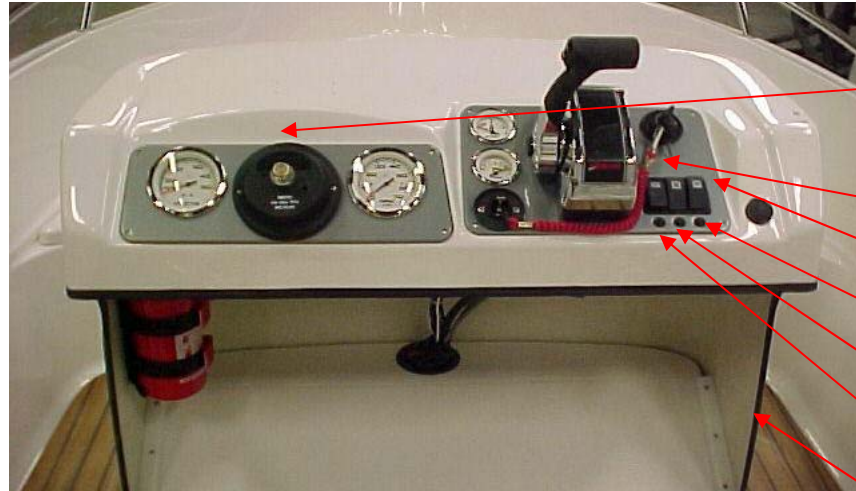

Uttern S52 excl model year 2008

Steering panel

UTE 873300	GAUGE-SPEEDOMETER CHROME/WHITE	1 PC
UTE 873301	GAUGE-TACHOMETER CHROME/WHITE	1 PC
Q/S 816626A15	IGNITION SWITCH	1 PC
Q/S 896537K15	HARNESS ASY & KEY SWITCH 15FT	1 PC
Q/S 893353A03	KEY SWITCH KIT	1 PC
Q/S 892990T01	HARNESS ASY-ANALOG GAUGE 5FT	1 PC
UTE 873320	STEERING HELM NO FEED 4,2	1 PC
UTE 873748	SOCKET 12V ROUND FLUSH BLACK	1 PC
Q/S 883711A12	REMOTE CONTROL TOP MOUNTED	1 PC
UTE 873270	EMERGENCY STOP SWITCH	1 PC
UTE 874246	INSTRUMENT PANEL REMOTE S52EX	1 PC
UTE 874247	INSTRUMENT PANEL STEERING WHEEL S52I	1 PC