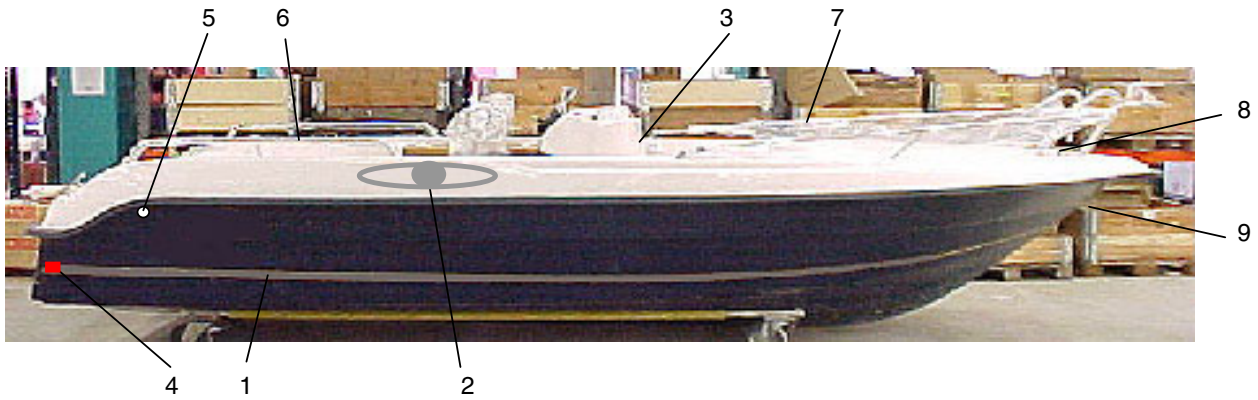

UTTERN S52

2003 Part catalog

UTTERN S52
MODEL YEAR 2003

<u>Item</u>	<u>Part Number</u>	<u>Description</u>	<u>Qty/</u> <u>std boat</u>		<u>Qty/</u> <u>excl. boat</u>	
1	UTE-873433	DECAL "UTTERN S52" SILVER (PAIR)			1	PC
1	UTE-873432	DECAL "UTTERN S52" BLUE (PAIR)	1	PC		
2	UTE-873455	DECAL HEAD IN A VING SILVER (PAIR)			1	PC
2	UTE-873454	DECAL HEAD IN A VING BLUE (PAIR)	1	PC		
3	UTE-873497	DECAL UTTERN BIGER HEAD SILVER			1	PC
3	UTE-873498	DECAL UTTERN BIGER HEAD BLUE	1	PC		
4	Q/S-8322581	DECAL "BY M"	2	PC	2	PC
5	UTE-873475	THRU HULL	1	PC	1	PC
6	UTE-872920	AFT RAIL STBD	1	PC	1	PC
6	UTE-872921	AFT RAIL PORT	1	PC	1	PC
7	UTE-872918	BOW RAIL STBD	1	PC	1	PC
7	UTE-872919	BOW RAIL PORT	1	PC	1	PC
8	UTE-873463	CLEAT SS 200 MM	4	PC	4	PC
9	UTE-873469	BOWEYE SS CLASS 3	1	PC	1	PC