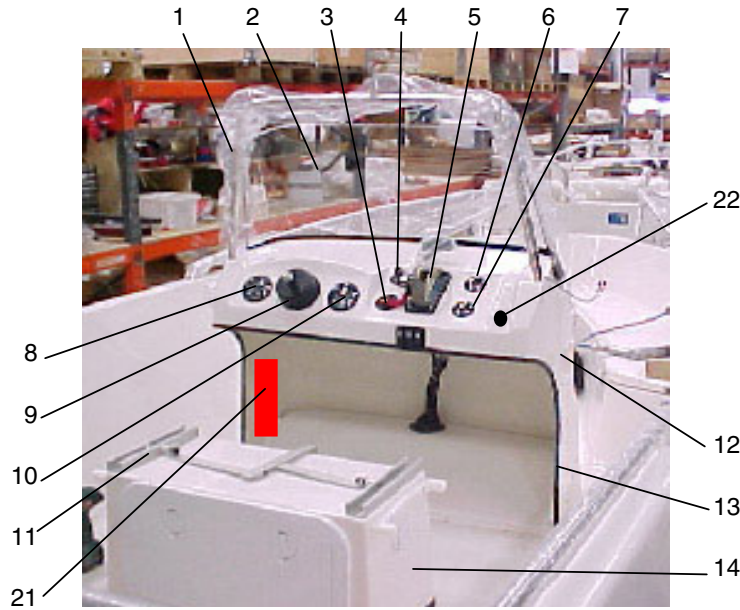

UTTERN S52
MODEL YEAR 2003

(THE PITCHER SHOWS INSTRUMENT IN WRONG POSITIONS)