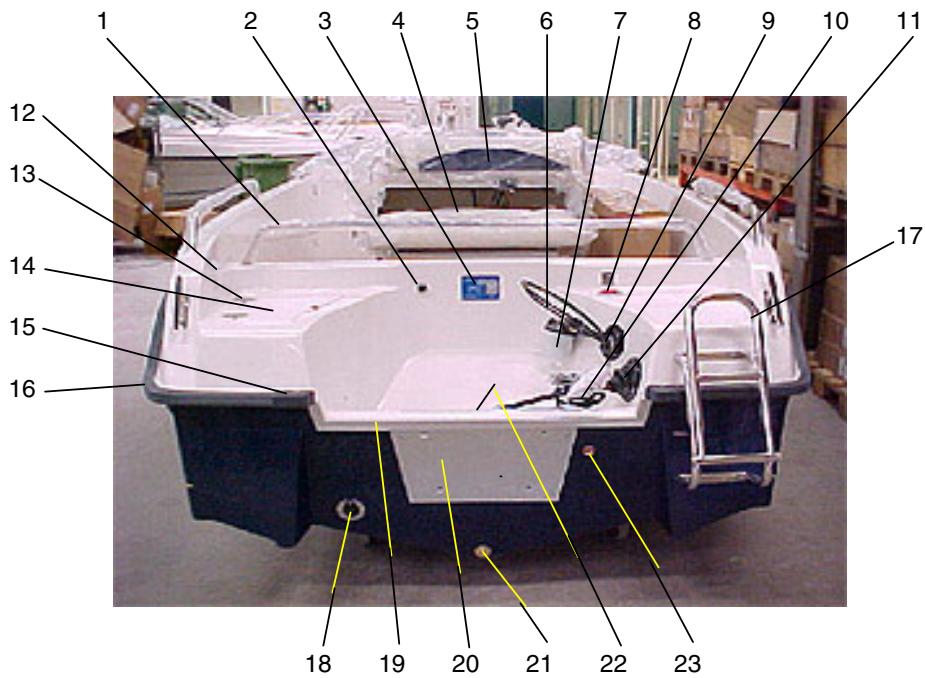

UTTERN S52

2003 Part catalog

UTTERN S52
MODEL YEAR 2003

<u>Item</u>	<u>Part Number</u>	<u>Description</u>	<u>Qty/</u> <u>std boat</u>		<u>Qty/</u> <u>excl. boat</u>	
1	UTE-873433	DECAL "UTTERN S52" SILVER (PAIR)			1	PC
1	UTE-873432	DECAL "UTTERN S52" BLUE (PAIR)	1	PC		
2	UTE-873455	DECAL HEAD IN A VING SILVER (PAIR)			1	PC
2	UTE-873454	DECAL HEAD IN A VING BLUE (PAIR)	1	PC		
3	UTE-873497	DECAL UTTERN BIGER HEAD SILVER			1	PC
3	UTE-873498	DECAL UTTERN BIGER HEAD BLUE	1	PC		
4	Q/S-8322581	DECAL "BY M"	2	PC	2	PC
5	UTE-873475	THRU HULL	1	PC	1	PC
6	UTE-872920	AFT RAIL STBD	1	PC	1	PC
6	UTE-872921	AFT RAIL PORT	1	PC	1	PC
7	UTE-872918	BOW RAIL STBD	1	PC	1	PC
7	UTE-872919	BOW RAIL PORT	1	PC	1	PC
8	UTE-873463	CLEAT SS 200 MM	4	PC	4	PC
9	UTE-873469	BOWEYE SS CLASS 3	1	PC	1	PC

UTTERN S52
MODEL YEAR 2003

<u>Item</u>	<u>Part Number</u>	<u>Description</u>	<u>std boat</u>		<u>excl. boat</u>	
1	UTE-872922	AFT RAIL CENTER	1	PC	1	PC
2	UTE-872989	FUEL VENT	1	PC	1	PC
3	UTE-871405	CE PLATE UTTERN	1	PC	1	PC
4	UTE-870320	SEAT UPH BLUE/WHITE	1	PC	1	PC
5	UTE-870651	SEAT RAIL	1	PC	1	PC
6	Q/S 877773A15	SHIFTER CABLES 15FT	2	PC	2	PC
7	UTE-873289	FUEL FILTER	1	PC	1	PC
8	UTE-873426	FUEL FILL	1	PC	1	PC
9	UTE-871770	RUBBER BOOT WITH STRAP	2	PC	2	PC
10	UTE-873466	STEERING CABLE	1	PC	1	PC
11	UTE-871771	RUBBER BOOT	1	PC	1	PC
12	UTE-872002	VENT WITH ADAPTER	1	PC	1	PC
12	UTE-872182	VENT HOSE	1	MT	1	MT
13	UTE-871251	HINGE 74X 39	2	PC	2	PC
14	UTE-873169	LID	1	PC	1	PC
15	UTE-873380	GUNNEL FITTING SILVER	2	PC	2	PC
16	UTE-873385	GUNNEL RUBBER SILVER	1	PC	1	PC
17	UTE-870859	BOARDING LADDER	1	PC	1	PC
18	UTE-871642	ANTI-SYPHONE	1	PC	1	PC
19	UTE-870811	ALU-PROFILE 30X20	1	MT	1	MT
20	UTE-870840	ENGINE PLATE	1	PC	1	PC
21	UTE-871683	DRAIN BRASS	1	PC	1	PC
21	UTE-871682	DRAIN PLUG BRASS	1	PC	1	PC
22	UTE-870819	ALU-PROFILE	0.46	MT	0.46	MT
23	UTE-870905	COPPER DRAIN	1	PC	1	PC