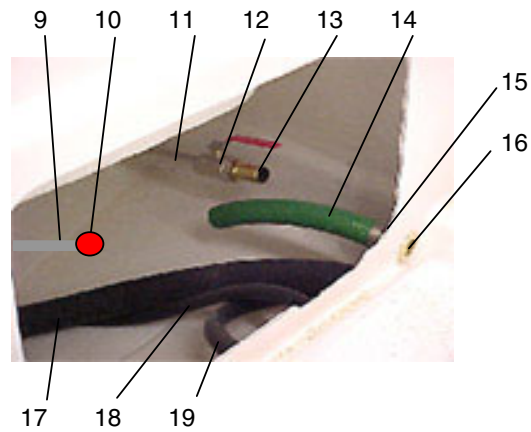

UTTERN S52
MODEL YEAR 2003

<u>Item</u>	<u>Part Number</u>	<u>Description</u>	<u>std boat</u>		<u>excl. boat</u>	
1	UTE-870890	SPRING LOCK	2	PC	2	PC
2	UTE-871233	HINGE 128 X 38	2	PC	2	PC
3	UTE-871918	SLIDE BOLT	2	PC	2	PC
4	UTE-871773	FLUSH HANDLE	1	PC	1	PC
5	UTE-873101	AFT SEAT LID	1	PC	1	PC
6	UTE-872980	TEAK FLOOR			1	PC
7	UTE-871768	INSPECTION LID	2	PC	2	PC
8	UTE-872704	MAIN SWITCH	1	PC	1	PC
9	UTE-872176	HOSE GREAY	1.2	MT	1.2	MT
10	Q/S-808926	BILGE PUMP	1	PC	1	PC
11	UTE-871175	BAILING TUBE	1	PC	1	PC
12	UTE-871622	SHUT OFF VALVE	1	PC	1	PC
13	UTE-871632	HOSE ADAPTER	1	PC	1	PC
14	UTE-872178	HOSE 32 MM	0.33	MT	0.33	MT
15	UTE-871632	HOSE ADAPTER	1	PC	1	PC
15	UTE-871629	ADAPTER	1	PC	1	PC
16	UTE-871612	THRU HULL	1	PC	1	PC
17	UTE-872179	FUEL FILL HOSE 38MM	1.4	MT	1.4	MT
18	UTE-873261	FUEL FEED HOSE 10MM	1.4	MT	1.4	MT
19	UTE-873260	FUEL VENT HOSE 16MM	1.32	MT	1.32	MT
NS	UTE-873008	FUEL TANK	1	PC	1	PC