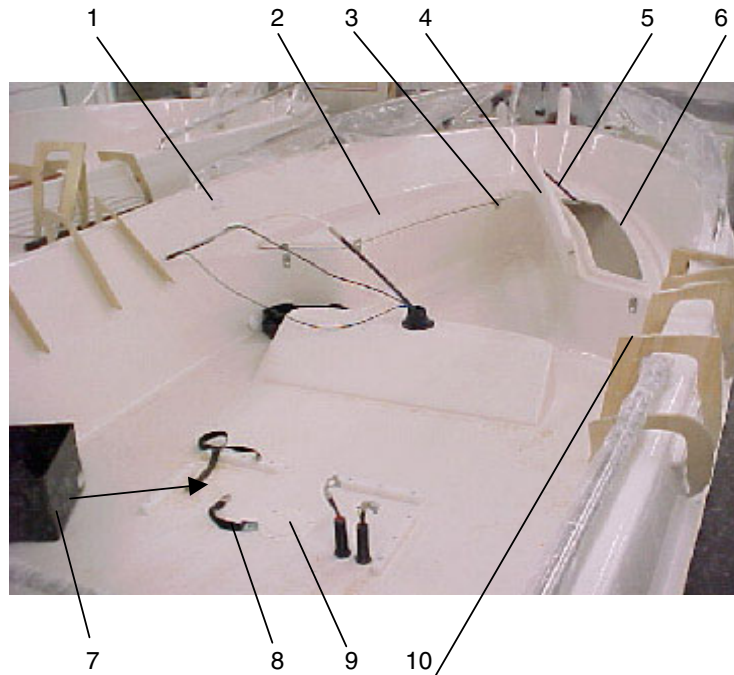

UTTERN S52
MODEL YEAR 2003

<u>Item</u>	<u>Part Number</u>	<u>Description</u>	<u>std boat</u>		<u>excl. boat</u>	
1	UTE-872000	VENT	4	PC	4	PC
2	UTE-873104	PORT LID	1	PC	1	PC
3	UTE-871245	HINGE	4	PC	4	PC
4	UTE-873105	STBD LID	1	PC	1	PC
5	UTE-870851	LID STRAP	2	PC	2	PC
6	UTE-872149	U-TRIM WHITE	6	MT	6	MT
7	UTE-871650	BATTERY BOX	1	PC	1	PC
8	UTE-870545	BATTERY STRAP	1	PC	1	PC
9	UTE-871765	INSPECTION LID	1	PC	1	PC
10	UTE-871692	LOCK HASP	2	PC	2	PC
10	UTE-871820	LOCK HASP CATCH	2	PC	2	PC