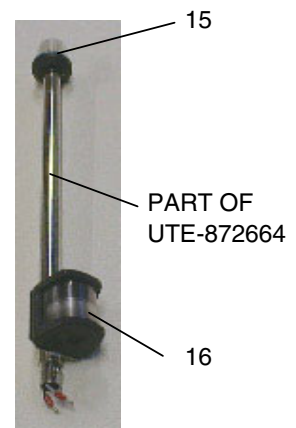

UTTERN S52
MODEL YEAR 2002

(THE PITCHER SHOWS INSTRUMENT IN WRONG POSITIONS)

<u>Item</u>	<u>Part Number</u>	<u>Description</u>	<u>std boat</u>		<u>excl. boat</u>	
1	UTE-872664	WINDSHIED RAIL	1	PC	1	PC
2	UTE-871391	WINDSHIELD	1	PC	1	PC
3	UTE-873270	KILL SWITCH	1	PC	1	PC
4	Q/S-816626A15	IGNITION	1	PC	1	PC
4	UTE-873268	IGNITION HARNESS	1	PC	1	PC
5	Q/S-8877700A12	SHIFTER 4000	1	PC	1	PC
6	UTE-8733302	FUEL GAUGE WHITE			1	PC
6	UTE-873423	FUEL GAUGE BLACK	1	PC		
7	UTE-8733303	TRIM GAUGE WHITE			1	PC
7	UTE-873424	TRIM GAUGE BLACK	1	PC		
8	UTE-8733300	SPEEDOMETER WHITE			1	PC
8	UTE-873421	SPEEDOMETER BLACK	1	PC		
9	UTE-8733320	STEERING HELM NFB	1	PC	1	PC
9	UTE-8733321	HELM MOUNT NFB	1	PC	1	PC
10	UTE-8733301	TACHOMETER WHITE			1	PC
10	UTE-873422	TACHOMETER BLACK	1	PC		
11	UTE871734	GLIDE PROFILE	2	PC	2	PC
12	UTE-873103	CONSOLE	1	PC	1	PC
13	UTE-872145	U-TRIM BLACK	2.25	MT	2.25	MT
14	UTE-873102	SEAT BASE	1	PC	1	PC
15	UTE-871210	NAV. LIGHT	1	PC	1	PC
16	UTE-871207	NAV. LIGHT	1	PC	1	PC
17	UTE-871336	MAIN SWITCH ON/OFF	2	PC	2	PC
17	UTE-873474	MAIN SWITCH (ON)/OFF	1	PC	1	PC
18	UTE-871341	FRAME FOR PANEL SIDE	2	PC	2	PC
19	UTE-871342	FRAME FOR PANEL MIDDLE	1	PC	1	PC
20	UTE-871339	SWITCH NAV.LIGHT	1	PC	1	PC
20	UTE-873473	SWITCH BILGE PUMP	1	PC	1	PC
20	UTE-871339	SWITCH LIGHT	1	PC	1	PC
NS	UTE-871805	CONSOLE LAMINATE EXCL ONLY			1	PC
NS	UTE-873493	STEERING WHEEL EXCL			1	PC
NS	UTE-870752	STEERING WHEEL STD	1	PC		
NS	UTE-873484	COMPASS			1	PC