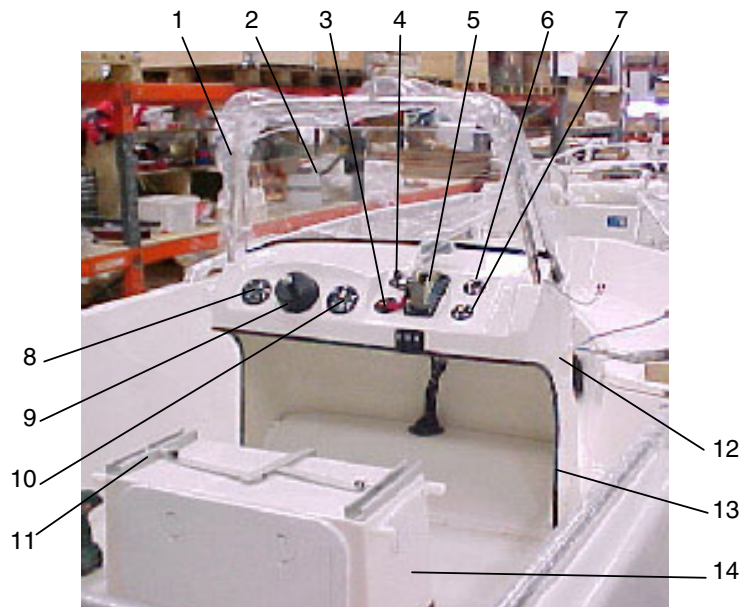

UTTERN S52
MODEL YEAR 2002

(THE PITCHER SHOWS INSTRUMENT IN WRONG POSITIONS)

<u>Item</u>	<u>Part Number</u>	<u>Description</u>	<u>std boat</u>		<u>excl. boat</u>	
1	UTE-872664	WINDSHIED RAIL	1	PC	1	PC
2	UTE-871391	WINDSHIELD	1	PC	1	PC
3	UTE-873270	KILL SWITCH	1	PC	1	PC
4	Q/S-816626A15	IGNITION	1	PC	1	PC
4	UTE-873268	IGNITION HARNESS	1	PC	1	PC
5	Q/S-8877700A12	SHIFTER 4000	1	PC	1	PC
6	UTE-8733302	FUEL GAUGE WHITE			1	PC
6	UTE-873423	FUEL GAUGE BLACK	1	PC		
7	UTE-8733303	TRIM GAUGE WHITE			1	PC
7	UTE-873424	TRIM GAUGE BLACK	1	PC		
8	UTE-8733300	SPEEDOMETER WHITE			1	PC
8	UTE-873421	SPEEDOMETER BLACK	1	PC		
9	UTE-8733320	STEERING HELM NFB	1	PC	1	PC
9	UTE-8733321	HELM MOUNT NFB	1	PC	1	PC
10	UTE-8733301	TACHOMETER WHITE			1	PC
10	UTE-873422	TACHOMETER BLACK	1	PC		
11	UTE871734	GLIDE PROFILE	2	PC	2	PC
12	UTE-873103	CONSOLE	1	PC	1	PC
13	UTE-872145	U-TRIM BLACK	2.25	MT	2.25	MT
14	UTE-873102	SEAT BASE	1	PC	1	PC
15	UTE-871210	NAV. LIGHT	1	PC	1	PC
16	UTE-871207	NAV. LIGHT	1	PC	1	PC
17	UTE-871336	MAIN SWITCH ON/OFF	2	PC	2	PC
17	UTE-873474	MAIN SWITCH (ON)/OFF	1	PC	1	PC
18	UTE-871341	FRAME FOR PANEL SIDE	2	PC	2	PC
19	UTE-871342	FRAME FOR PANEL MIDDLE	1	PC	1	PC
20	UTE-871339	SWITCH NAV.LIGHT	1	PC	1	PC
20	UTE-873473	SWITCH BILGE PUMP	1	PC	1	PC
20	UTE-871339	SWITCH LIGHT	1	PC	1	PC
NS	UTE-871805	CONSOLE LAMINATE EXCL ONLY			1	PC
NS	UTE-873493	STEERING WHEEL EXCL			1	PC
NS	UTE-870752	STEERING WHEEL STD	1	PC		
NS	UTE-873484	COMPASS			1	PC