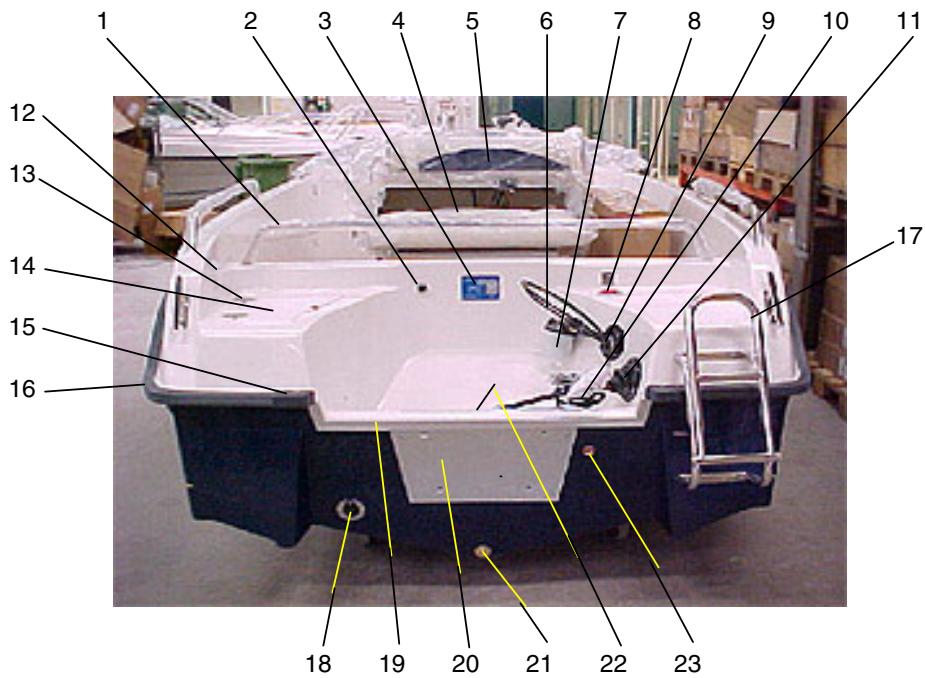

## **2002 Part catalog**

UTTERN S52  
MODEL YEAR 2002

<u>Item</u>	<u>Part Number</u>	<u>Description</u>	<u>Qty/</u> <u>std boat</u>		<u>Qty/</u> <u>excl. boat</u>	
1	UTE-873433	DECAL "UTTERN S52" SILVER (PAIR)			1	PC
1	UTE-873432	DECAL "UTTERN S52" BLUE (PAIR)	1	PC		
2	UTE-873455	DECAL HEAD IN A VING SILVER (PAIR)			1	PC
2	UTE-873454	DECAL HEAD IN A VING BLUE (PAIR)	1	PC		
3	UTE-873497	DECAL UTTERN BIGER HEAD SILVER			1	PC
3	UTE-873498	DECAL UTTERN BIGER HEAD BLUE	1	PC		
4	Q/S-8322581	DECAL "BY M"	2	PC	2	PC
5	UTE-873475	THRU HULL	1	PC	1	PC
6	UTE-872920	AFT RAIL STBD	1	PC	1	PC
6	UTE-872921	AFT RAIL PORT	1	PC	1	PC
7	UTE-872918	BOW RAIL STBD	1	PC	1	PC
7	UTE-872919	BOW RAIL PORT	1	PC	1	PC
8	UTE-873463	CLEAT SS 200 MM	4	PC	4	PC
9	UTE-873469	BOWEYE SS CLASS 3	1	PC	1	PC

UTTERN S52  
MODEL YEAR 2002

<u>Item</u>	<u>Part Number</u>	<u>Description</u>	<u>std boat</u>		<u>excl. boat</u>	
1	UTE-872922	AFT RAIL CENTER	1	PC	1	PC
2	UTE-872989	FUEL VENT	1	PC	1	PC
3	UTE-871405	CE PLATE UTTERN	1	PC	1	PC
4	UTE-870320	SEAT UPH BLUE/WHITE	1	PC	1	PC
5	UTE-870651	SEAT RAIL	1	PC	1	PC
6	Q/S 877773A15	SHIFTER CABLES 15FT	2	PC	2	PC
7	UTE-873289	FUEL FILTER	1	PC	1	PC
8	UTE-873426	FUEL FILL	1	PC	1	PC
9	UTE-871770	RUBBER BOOT WITH STRAP	2	PC	2	PC
10	UTE-873466	STEERING CABLE	1	PC	1	PC
11	UTE-871771	RUBBER BOOT	1	PC	1	PC
12	UTE-872002	VENT WITH ADAPTER	1	PC	1	PC
12	UTE-872182	VENT HOSE	1	MT	1	MT
13	UTE-871251	HINGE 74X 39	2	PC	2	PC
14	UTE-873169	LID	1	PC	1	PC
15	UTE-873380	GUNNEL FITTING SILVER	2	PC	2	PC
16	UTE-873385	GUNNEL RUBBER SILVER	1	PC	1	PC
17	UTE-870859	BOARDING LADDER	1	PC	1	PC
18	UTE-871642	ANTI-SYPHONE	1	PC	1	PC
19	UTE-870811	ALU-PROFILE 30X20	1	MT	1	MT
20	UTE-870840	ENGINE PLATE	1	PC	1	PC
21	UTE-871683	DRAIN BRASS	1	PC	1	PC
21	UTE-871682	DRAIN PLUG BRASS	1	PC	1	PC
22	UTE-870819	ALU-PROFILE	0.46	MT	0.46	MT
23	UTE-870905	COPPER DRAIN	1	PC	1	PC