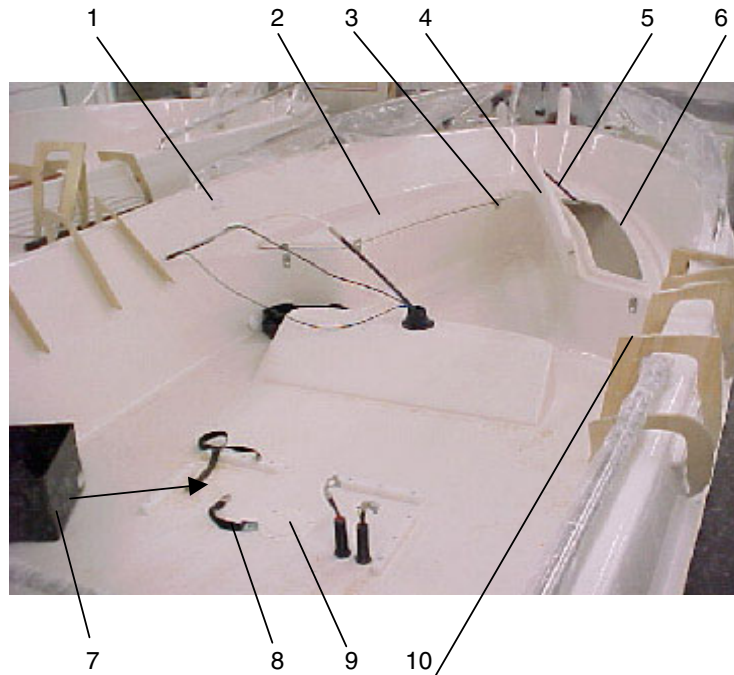

UTTERN S52
MODEL YEAR 2002

<u>Item</u>	<u>Part Number</u>	<u>Description</u>	<u>std boat</u>		<u>excl. boat</u>	
1	UTE-872000	VENT	4	PC	4	PC
2	UTE-873104	PORT LID	1	PC	1	PC
3	UTE-871245	HINGE	4	PC	4	PC
4	UTE-873105	STBD LID	1	PC	1	PC
5	UTE-870851	LID STRAP	2	PC	2	PC
6	UTE-872149	U-TRIM WHITE	6	MT	6	MT
7	UTE-871650	BATTERY BOX	1	PC	1	PC
8	UTE-870545	BATTERY STRAP	1	PC	1	PC
9	UTE-871765	INSPECTION LID	1	PC	1	PC
10	UTE-871692	LOCK HASP	2	PC	2	PC
10	UTE-871820	LOCK HASP CATCH	2	PC	2	PC