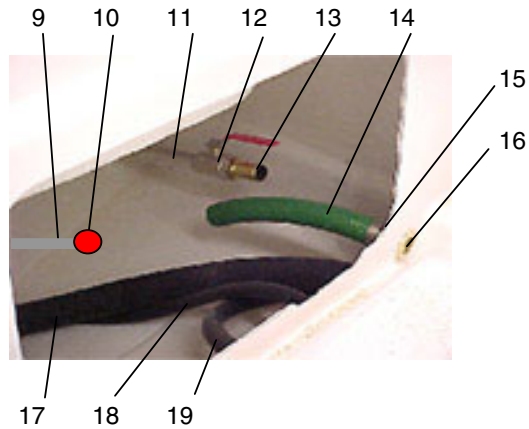

UTTERN S52
MODEL YEAR 2002

Item	Part Number	Description	std boat		excl. boat	
1	UTE-870890	SPRING LOCK	2	PC	2	PC
2	UTE-871233	HINGE 128 X 38	2	PC	2	PC
3	UTE-871918	SLIDE BOLT	2	PC	2	PC
4	UTE-871773	FLUSH HANDLE	1	PC	1	PC
5	UTE-873101	AFT SEAT LID	1	PC	1	PC
6	UTE-872980	TEAK FLOOR			1	PC
7	UTE-871768	INSPECTION LID	2	PC	2	PC
8	UTE-872704	MAIN SWITCH	1	PC	1	PC
9	UTE-872176	HOSE GREAY	1.2	MT	1.2	MT
10	Q/S-808926	BILGE PUMP	1	PC	1	PC
11	UTE-871175	BAILING TUBE	1	PC	1	PC
12	UTE-871622	SHUT OFF VALVE	1	PC	1	PC
13	UTE-871632	HOSE ADAPTER	1	PC	1	PC
14	UTE-872178	HOSE 32 MM	0.33	MT	0.33	MT
15	UTE-871632	HOSE ADAPTER	1	PC	1	PC
15	UTE-871629	ADAPTER	1	PC	1	PC
16	UTE-871612	THRU HULL	1	PC	1	PC
17	UTE-872179	FUEL FILL HOSE 38MM	1.4	MT	1.4	MT
18	UTE-873261	FUEL FEED HOSE 10MM	1.4	MT	1.4	MT
19	UTE-873260	FUEL VENT HOSE 16MM	1.32	MT	1.32	MT
NS	UTE-873008	FUEL TANK	1	PC	1	PC