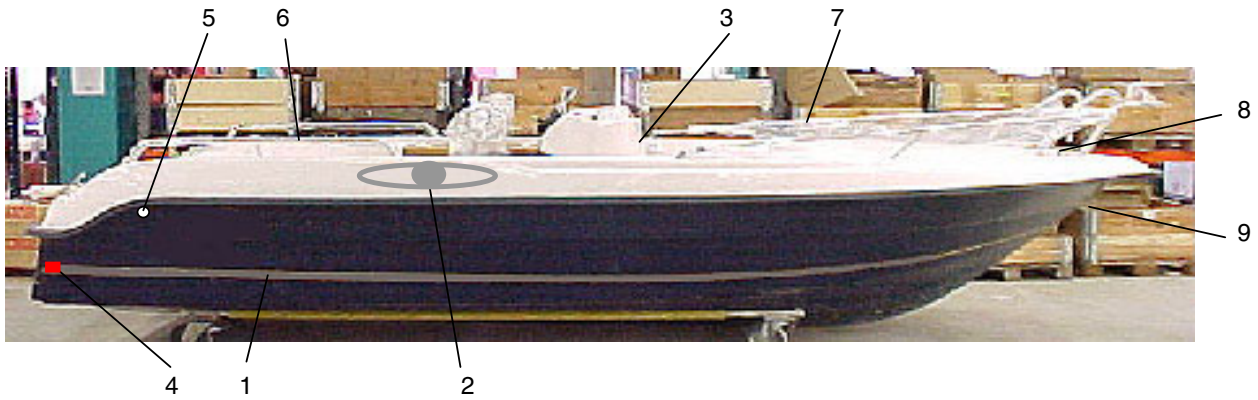

## **2002 Part catalog**

UTTERN S52  
MODEL YEAR 2002

<u>Item</u>	<u>Part Number</u>	<u>Description</u>	<u>Qty/</u> <u>std boat</u>		<u>Qty/</u> <u>excl. boat</u>	
1	UTE-873433	DECAL "UTTERN S52" SILVER (PAIR)			1	PC
1	UTE-873432	DECAL "UTTERN S52" BLUE (PAIR)	1	PC		
2	UTE-873455	DECAL HEAD IN A VING SILVER (PAIR)			1	PC
2	UTE-873454	DECAL HEAD IN A VING BLUE (PAIR)	1	PC		
3	UTE-873497	DECAL UTTERN BIGER HEAD SILVER			1	PC
3	UTE-873498	DECAL UTTERN BIGER HEAD BLUE	1	PC		
4	Q/S-8322581	DECAL "BY M"	2	PC	2	PC
5	UTE-873475	THRU HULL	1	PC	1	PC
6	UTE-872920	AFT RAIL STBD	1	PC	1	PC
6	UTE-872921	AFT RAIL PORT	1	PC	1	PC
7	UTE-872918	BOW RAIL STBD	1	PC	1	PC
7	UTE-872919	BOW RAIL PORT	1	PC	1	PC
8	UTE-873463	CLEAT SS 200 MM	4	PC	4	PC
9	UTE-873469	BOWEYE SS CLASS 3	1	PC	1	PC