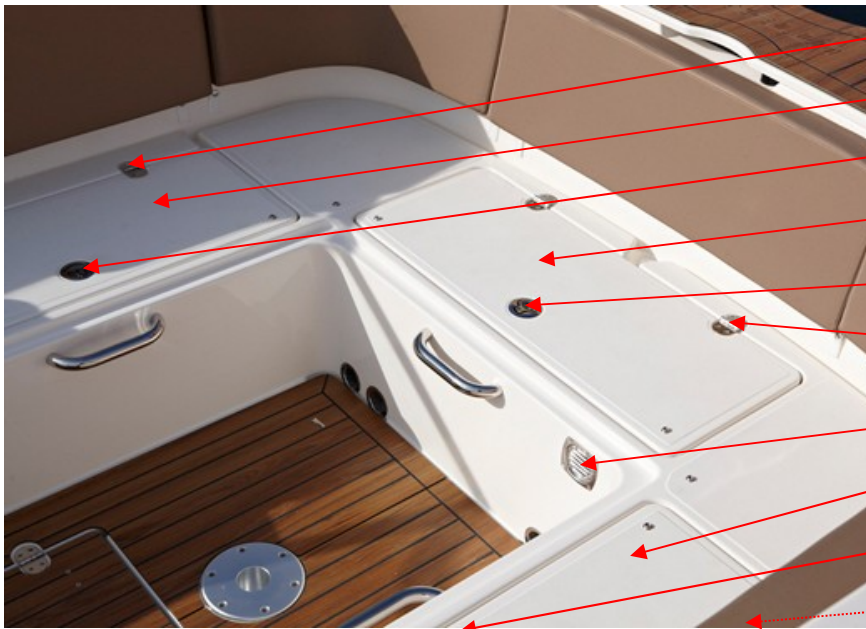

3/4" ID CORR PVC WATER HOSE

1,2 MT

INT 875336001

NYLON THRU-HULL W/TRIM COVER

1 PC

- |             |                                |      |
|-------------|--------------------------------|------|
| Q/S 808775  | +AT-9065-1 BATTERY BOX 13X9X10 | 1 PC |
| INT 2026923 | DECK PLATE, SCREW IN 188MM DIA | 1 PC |
| UTE 871758  | GRABRAIL SS 200 MM             | 5 PC |