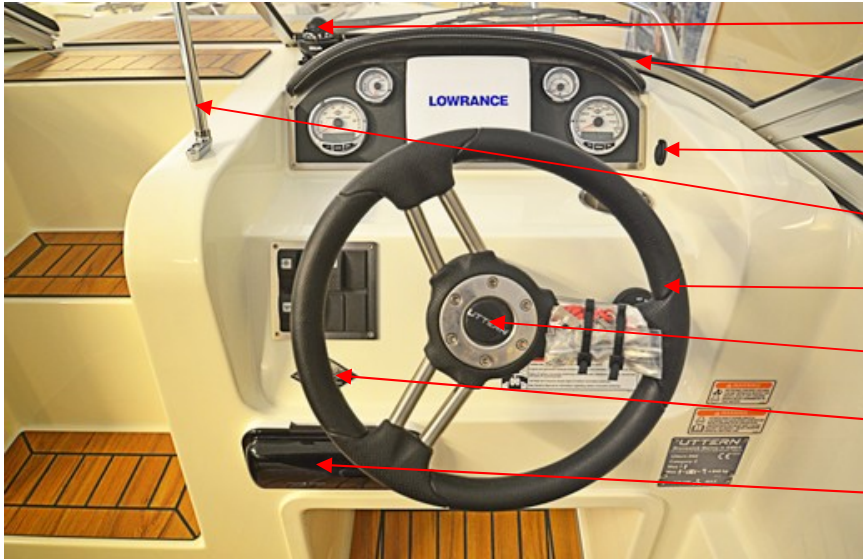

## Steering panel

UTE 874283	COMPASS SILVA 58	1 PC
UTE 877134	STEREO ANTENNA INSIDE WINDOW	1 PC
UTE 873748	SOCKET 12V ROUND FLUSH MOUNT	1 PC
INT 2040684	WINDSHIELD,SUPPORT D/T62	2 PC
UTE 877101	STEER. WHEEL FERARRA 800 BLACK	1 PC
INT 2060626	EMBLEM,STEERING WHEEL CTR-12	1 PC
Q/S 8592715	EMBLEM-SMARTCRAFT	1 PC
INT 1943302	SONY STEREO CDX-M10	1 PC
INT 2047588	COVER, STEREO SGLDIN WTR RESIS	1 PC
INT 1969574	SONY SPEAKER KIT MPI6160	1 PC