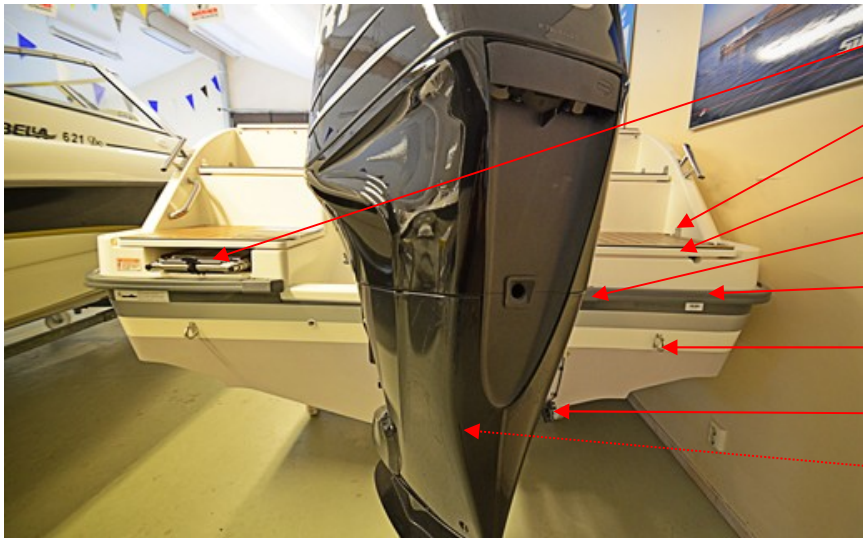

Uttern D62 model year 2011

Aft

INT 1878243	SWIM LADDER	1 PC
UTE 871250	HINGE 74X39 (2+2)	2 PC
INT UTTD62LIDANCR-L	UTT D62 AFT ANCHOR HATCH LAM	1 PC
INT 1976406	GUNNEL FITTING, DK GRY	2 PC
INT 1976409	GUNNEL TRIM, 623 15M DK GRY	1 PC
UTE 877285	BOWEYE SS 12MM LONG W. LOCKNUT	2 PC
Q/S 859223	+SENSOR-SPEED/TEMP TRANSOM MNT	1 PC
UTE 873283	DRAIN BRASS NR 501	1 PC