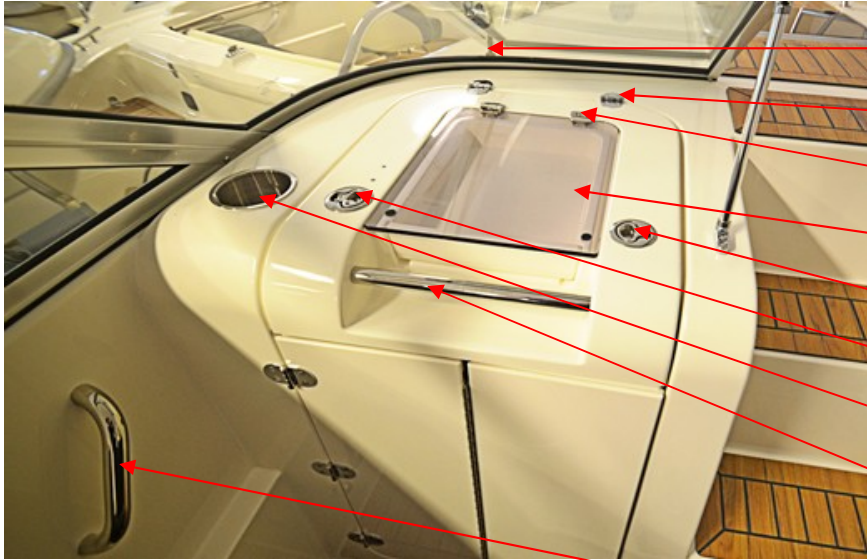

INT 2040686	BUMPER, WINDSHIELD	1 PC
UTE 871250	HINGE 74X39 (2+2)	2 PC
UTE 871250	HINGE 74X39 (2+2)	2 PC
INT 2040587	HATCH, UTD62 PLEXI LID	1 PC
UTE 877499	LATCH FLASH PULL	1 PC
INT 2041127	LATCH, COMPRESN FLUSH PULL W/	1 PC
INT 1878489	SSDC 70300 DRINK CUP HOLDER	3 PC
INT 2040125	RAIL,GRAB300MMX22MM STRGHTINOX	1 PC
INT 2062453	PLATE, STRIKER 30X15X1.5MM	1 PC
UTE 871758	GRABRAIL SS 200 MM	5 PC