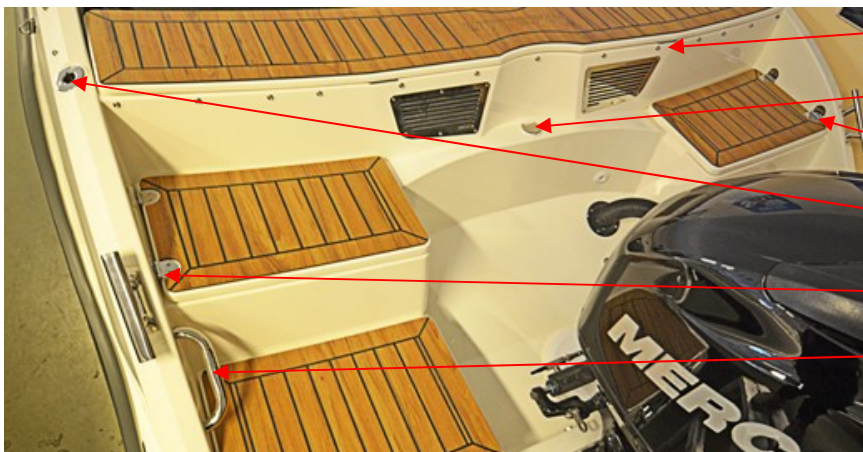

INT 875314	STRONG HINGE SS316-5	2 PC
UTE 875119	ROUND BASE FOR POLE WHITE	1 PC
UTE 871250	HINGE 74X39 (2+2)	2 PC
UTE 871702	FLAG HOLDER ATTACHMENT SS	1 PC
UTE 871250	HINGE 74X39 (2+2)	2 PC
UTE 871758	GRABRAIL SS 200 MM	5 PC