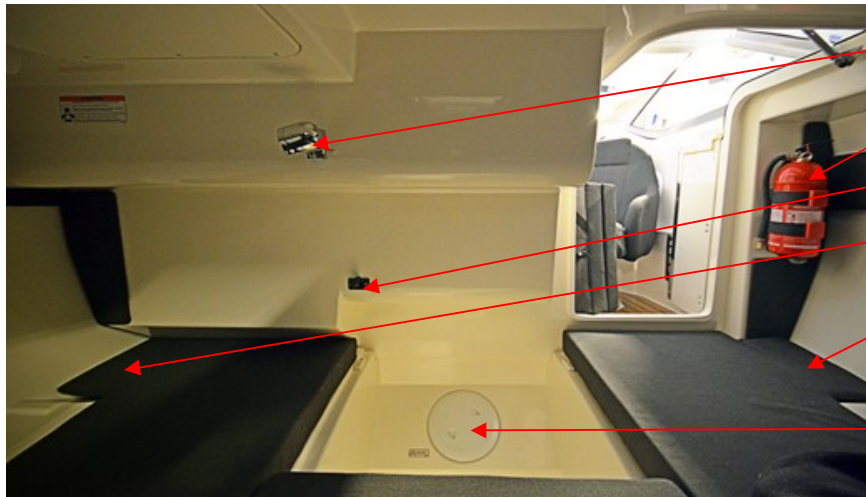

UTE 873650	READING LAMP CROME	1 PC
UTE 874706	FIRE EXTINGUISHER PRIMEX 2KG	1 PC
UTE 871690	SOCKET 12V FLUSH MOUNT	1 PC
INT 2049417	CUSH, D62 CABIN STB AFT C/OUT	1 PC
INT 2049412	CUSH, D62 CABIN PRT AFT C/OUT	1 PC
INT 1695336	CO MONITOR SURFACE MOUNT	1 PC
INT 2026923	DECK PLATE, SCREW IN 188MM DIA	1 PC