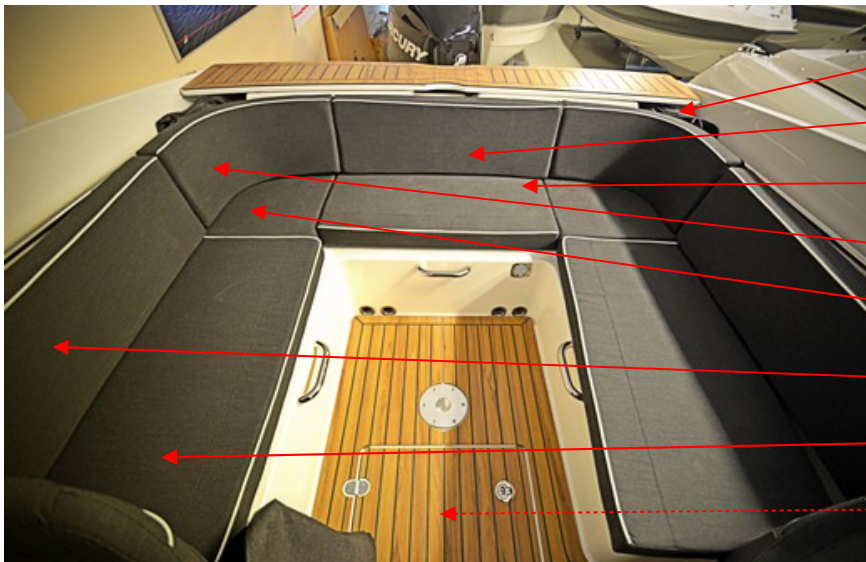

INT 2040707	CANVAS, U62 BIM W/FRAME/HDWR	1 PC
INT 2049363	B/REST, D/T62 AFTCKPT CTR GRY	1 PC
INT 2049389	CUSH, D/T62 AFT CKPT CTR GRY	1 PC
INT 2049386	B/REST,D/T62 AFT CKPT STB CRNR	1 PC
INT 2049395	CUSH, D/T62 AFT CKPT STB CRNR	1 PC
INT 2049367	B/REST, D/T62 AFTCKPT STB FWD	1 PC
INT 2049397	CUSH, D/T62 AFT CKPT STB FWD	1 PC
INT UTTD62LIDFLOR-L	UTT D62 CKPT FLOOR STR HATCH L	1 PC