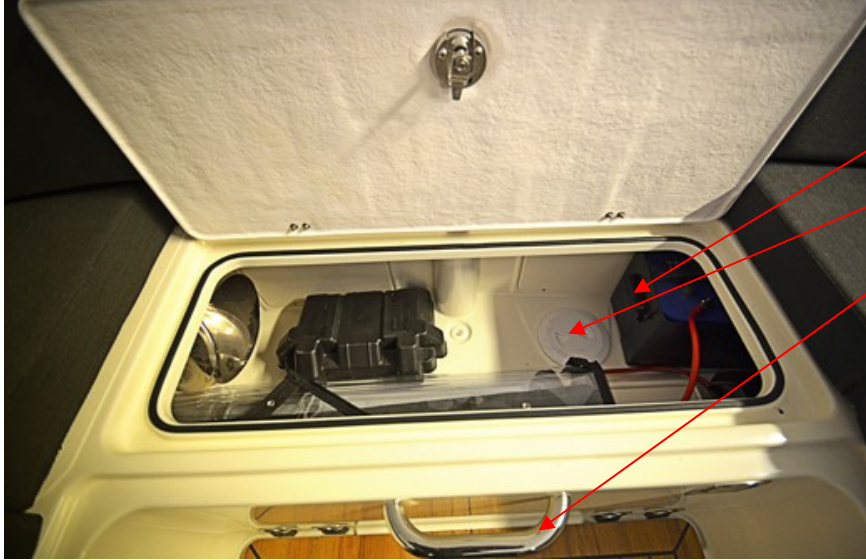

Q/S 808775	+AT-9065-1 BATTERY BOX 13X9X10	1 PC
INT 2026923	DECK PLATE, SCREW IN 188MM DIA	1 PC
UTE 871758	GRABRAIL SS 200 MM	5 PC