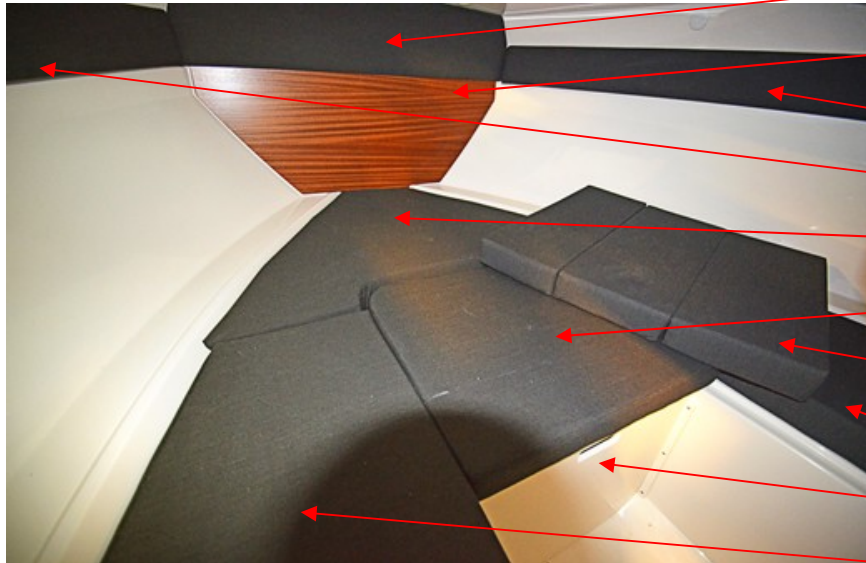

INT 2049406	CUSH, D62 CABIN FWD LINER C/O	1 PC
INT 2041191	PLY,CABINFWDLINER BULKHEADD/62	1 PC
INT 2049420	CUSH, D62 CABIN STB LINER C/O	1 PC
INT 2049415	CUSH, D62 CABIN PRT LINER C/O	1 PC
INT 2049405	CUSH, D62 CABIN FWD GRY	1 PC
INT 2049401	CUSH, D62 CABIN CTR GRY	1 PC
INT 2049403	CUSH, D62 CABIN FILLER GRY	1 PC
INT 2049418	CUSH, D62 CABIN STB AFT GRY	1 PC
INT 2042071	COVER, D62 PORTA POTTI	1 PC
INT 2049413	CUSH, D62 CABIN PRT AFT GRY	1 PC