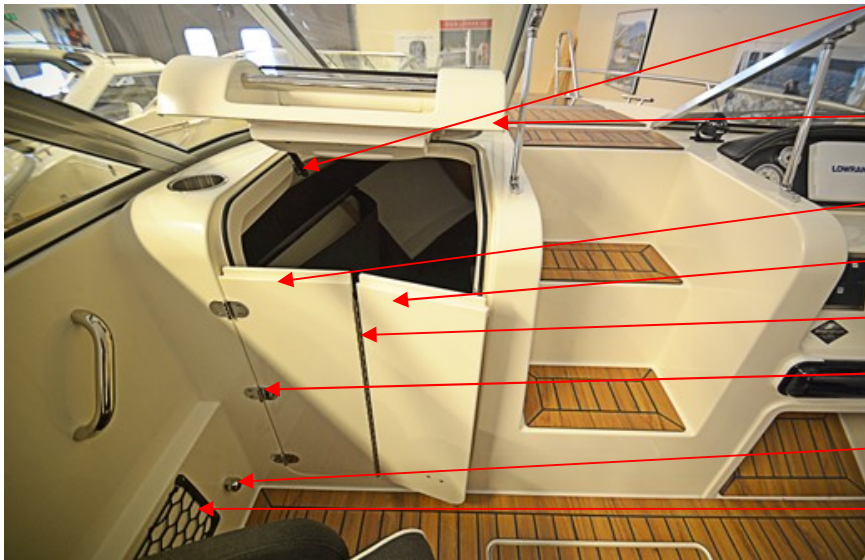

INT 1258219	CYLINDER, GAS 40PSI10"EXTX7	1 PC
INT 634550	BRACKET MOUNT SS ANGLE2"11/16"	1 PC
INT 634592	BRACKET MOUNT SS FLAT	1 PC
INT UTTD62DOORCAB-L	UTT D62 CABIN ENTRY HATCH LAM	1 PC
INT 2040585	DOOR,BIFOLD PORT CABIND62 PLEX	1 PC
INT 2040586	DOOR,BIFOLD STB CABIND62 PLEX	1 PC
INT 2047587	HINGE, SS CONTINUOUS 23"X3"X 0.	1 PC
UTE 871250	HINGE 74X39 (2+2)	3 PC
INT 1746047	HOLDER, MAGNETIC SHORT	1 PC
UTE 874819	STORAGE NET BLACK	2 PC