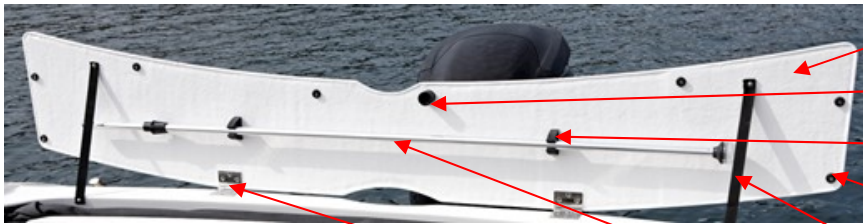

- INT UTTD62LIDCVAS-L UTT D62 CANVAS STOR HATCH LAM 1 PC
- INT 1690487 STOP, MINI HOLDERRBR BLK 1 PC
- INT 1907894 CLIP, POLE STRG BLK - MAST LI 2 PC
- INT 1039247 BUMPER, 3/4"DIA X 1/4"THK BLK 7 PC
- INT 2064444 WEBBING, NYLON 1"BLK 0,7 MT
- INT 1798769 LIGHT, NAV A/R STRN 60"STRAI 1 PC
- INT 875314 STRONG HINGE SS316-5 2 PC