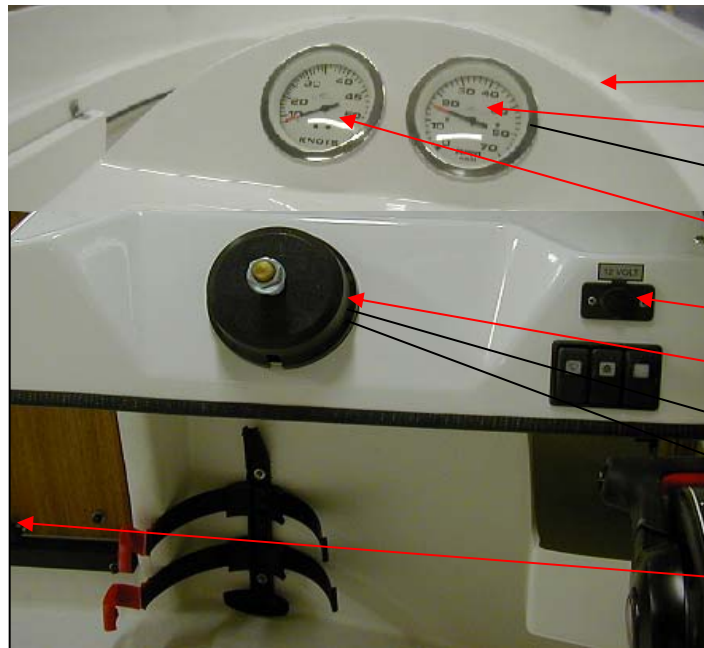

Uttern C56 model year 2008

Cabin and steering panel

- | | | |
|-------------|---------------------------------------|------|
| UTE 873488 | STEERING CONSOLE A2002 ONLY PLSTIC P/ | 1 PC |
| UTE 873422 | TACHOMETER BLACK/BLACK | 1 PC |
| Q/S 86396A8 | HARNES KIT | 1 PC |
| UTE 873421 | SPEEDOMETER BLACKBLACK | 1 PC |
| UTE 871690 | SOCKET 12V FLUSH | 1 PC |
| UTE 874488 | STEERING HELM QC SAFE-T | 1 PC |
| UTE 874489 | BEXEL QC SAFE-T | 1 PC |
| UTE 874490 | STEERING CABLE 3,96 M (13 FT) | 1 PC |
| UTE 873694 | SHOCK ABSORBER 150N DOOR | 1 PC |