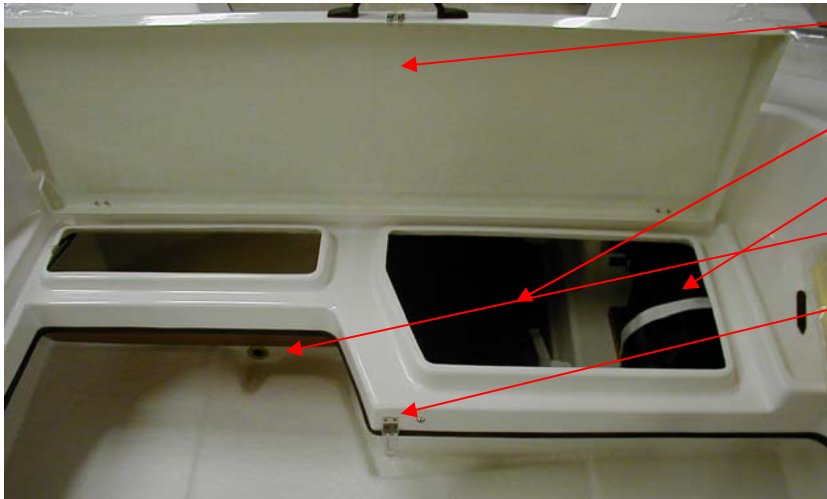

Uttern C56 model year 2008

Seats aft

UTE 874151	AFT HATCH A56/C56	1 PC
UTE 870602	TANK STRAP 1,5 M	2 PC
UTE 871650	BATTERY BOX	1 PC
UTE 871612	THRU HULL FITTINGS 1" CONVEX	2 PC
UTE 872682	PADLOCK SS LONG	1 PC