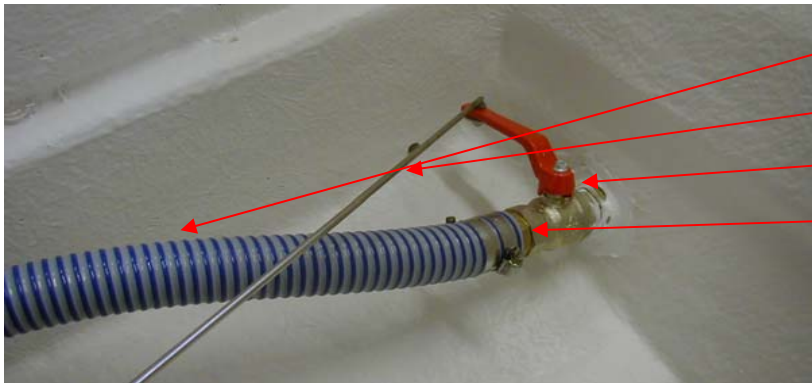

UTE 872178	HOSE 32 MM SELF BAILING	1 PC
UTE 874154	LEVER SHUT OFF VALVE A51/A56/I	1 PC
UTE 871622	SHUT OFF VALVE 1"	1 PC
UTE 871632	HOSE ADAPTER 1" 32 MM HOSE	2 PC