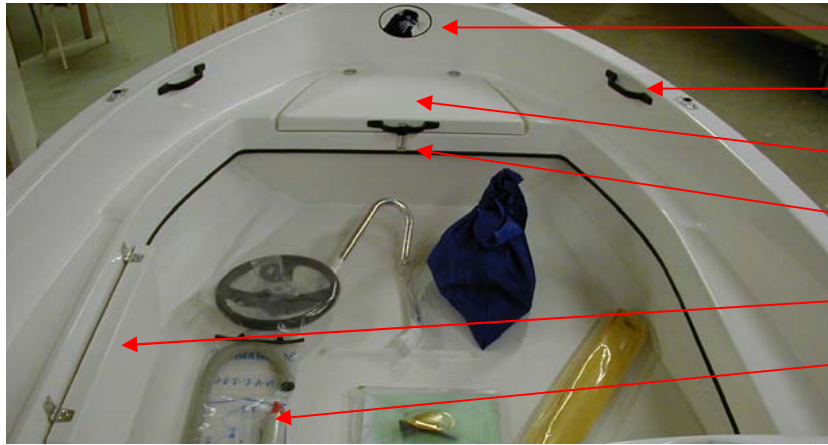

Uttern C56 model year 2008

Fore

UTE 873452	DECAL UTTERN HEAD BLUE BIG	1 PC
UTE 871757	HANDLE INSIDE BLACK/PLASTIC	6 PC/BOAT
UTE 874156	HATCH IN FRONT A51/A56/C56	1 PC
UTE 872682	PADLOCK SS LONG	1 PC
UTE 873906	Folding seat A51/A56/C56	1 PC
UTE 873981	BAILING PUMP 440 MM	1 PC