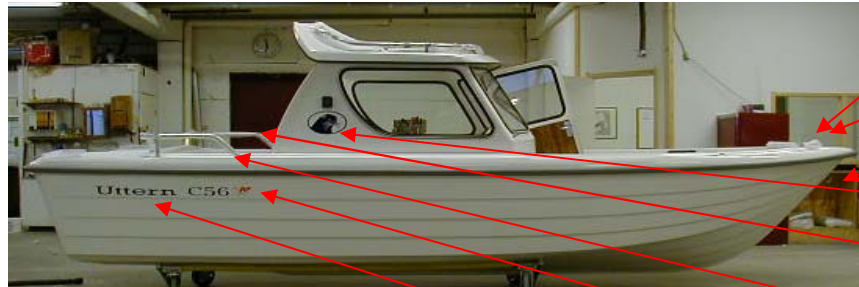

Uttern C56 model year 2008

Starbord side

- UTE 873462 CLEAT 150X45 MM 4 PC/BOAT
- UTE 873705 FRONT RAIL A51/A56 PORT 1 PC
- UTE 873469 BOWEYE CLASS 3 12 MM LOCK NUT 1 PC
- UTE 873498 DECAL UTTERN HEAD BLUE VERY BIG 3 PC/BOAT
- UTE 874160 AFT RAIL C56 PORT 1 PC
- UTE 874159 AFT RAIL C56 S/B 1 PC
- UTE 873539 DECAL "BY M" LARGE MODEL 2 PC
- UTE 874165 DECAL "UTTERN C56" BLUE 2 PC