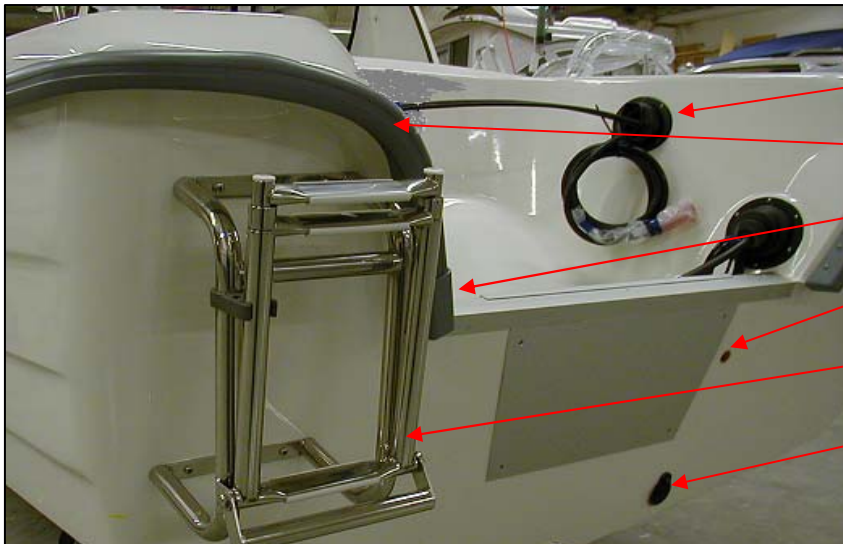

1 PC
UTE 871771	CABLE BUSHING FOR BOOT 140 MM OUTSIDE	1 PC
UTE 874146	GUNNEL RUBBER 754 11,5 M SILVER A51/A56	1 PC
UTE 873380	GUNNEL FITTINGS SILVER-GREY	2 PC
UTE 870903	THRU HULL FITTINGS 65 MM COPPER	1 PC
UTE 874281	BOARDING LADDER TELESCOPE	1 PC
UTE 871642	ANTI-SYPHONING VALVE SELF-BAILING DEVICE	1 PC