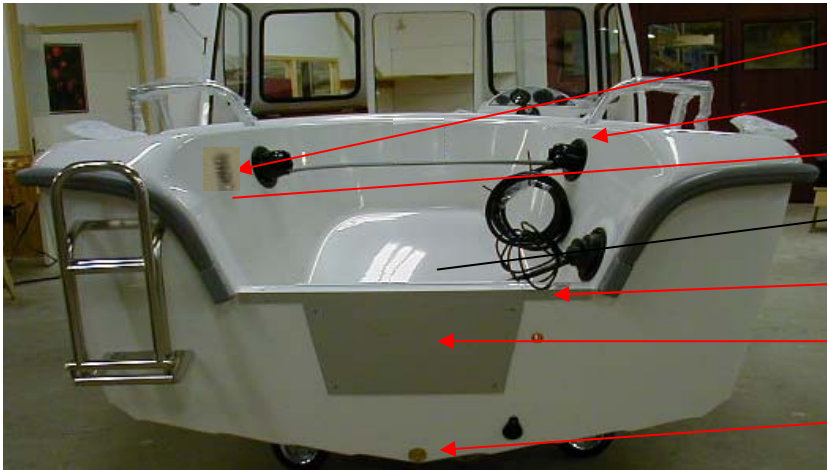

Uttern C56 model year 2008

Aft

UTE 877132	LOUVERED VENT 82X82 STAINLESS	1 PC
UTE 877133	LOUVERED VENT HOSE ADAP	1 PC
UTE 871770	CABLE BUSHING FOR BOOT HOP100 MM	2 PC
UTE 872182	HOSE 75 MM GREY 6 M	1 MT
UTE 870819	ALU PROFILE ENGINE PLATE INSIDE NATURE	1 PC
UTE 870811	ALU PROFILE 30X20X3 ANODIZED NATURE 15 MY	1 MT
UTE 870840	ENGINE PLATE OUTSIDE 022	1 PC
UTE 873283	DRAINING PLUG NR 501	1 PC