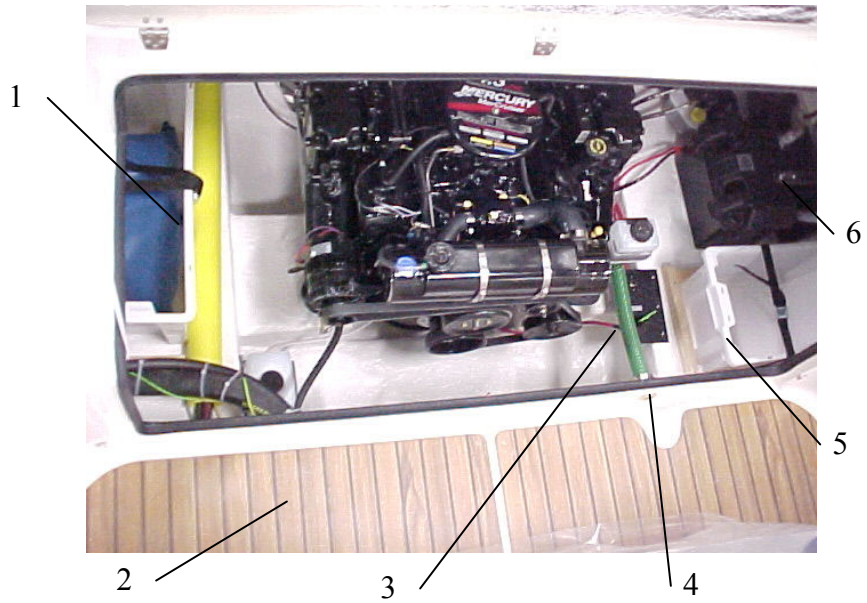

Item	Part Number	Description	Qty Per Boat	Unit Of Measure
1	UTE-872887	STORAGE TUB	1	PC
2	UTE-872916	TEAK FLOOR	1	PC
3	UTE-872178	HOSE 32MM	.520	MT
4	UTE-871612	THRU HULL	1	PC
5	UTE-872886	STORAGE TUB	1	PC
6	UTE-871851	BAILING PUMP	1	PC
6	UTE-872177	HOSE 25MM	4.0	MT