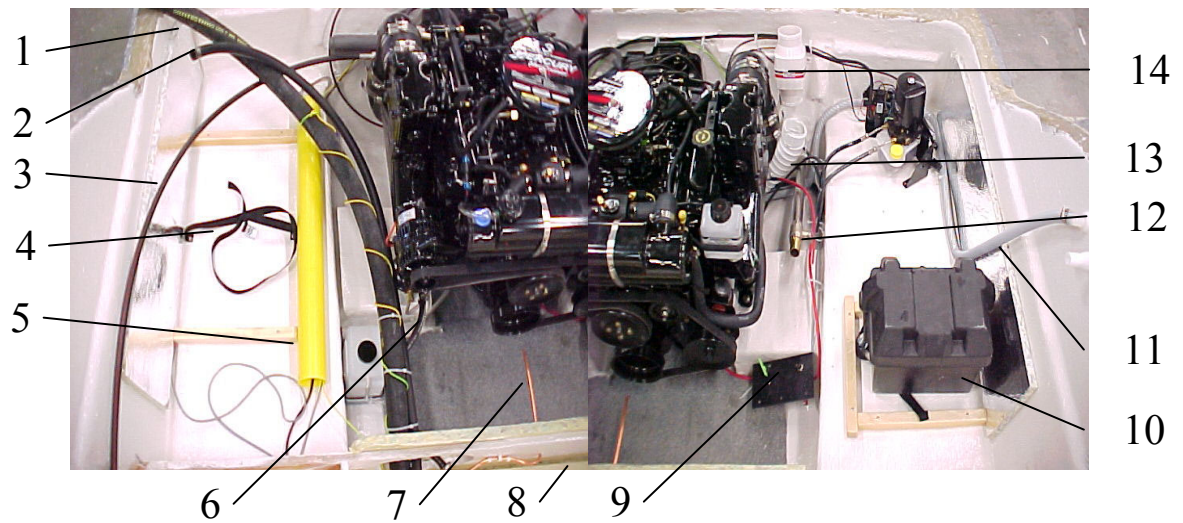

UTTERN 6402

2001 Parts Catalog

UTTERN 5602

Item	Part Number	Description	Qty Per Boat	Unit Of Measure
1	UTE-872888	BOW RAIL FWD STBD	1	PC
1	UTE-872889	BOW RAIL FWD PORT	1	PC
2	UTE-872885	NAV LIGHT GREEN	1	PC
2	UTE-872884	NAV LIGHT RED	1	PC
3	UTE-871936	BOW EYE 12mm	1	PC
4	UTE-872895	DECAL "STRIPES" PAIR	1	PC
5	UTE-872230	CLEAT	6	PC
6	UTE-872901	SS VENTS PAIR	1	PC
7	UTE-871660	THRU HULL ¾	3	PC
8	UTE-871535	DECAL "EXCLUSIVE"	2	PC
9	UTE-871551	DECAL "UTTERN"	2	PC
10	UTE-872880	DECAL "BY MERCURY"	2	PC
11	UTE-871658	THRU HULL	1	PC
12	UTE-872879	DECAL "6402"	2	PC
13	UTE-872002	VENT	1	PC
14	UTE-872891	RAIL AFT STBD	1	PC
14	UTE-872892	RAIL AFT PORT	1	PC
15	UTE-871538	DECAL GOLD HEAD	2	PC

UTTERN 5602

Item	Part Number	Description	Qty Per Boat	Unit Of Measure
1	UTE-872890	AFT CENTER RAIL	1	PC
2	UTE-871702	FLAG HOLDER	1	PC
3	UTE-871758	GRAB RAIL	1	PC
4	UTE-870856	BOARDING LADDER	1	PC
4	UTE-871675	LADDER CLIP	1	PC
5	UTE-872947	SWIM PLATFORM	1	PC
6	UTE-871172	BAILING TUBE	1	PC
6	UTE-871642	ANTI-SYPHONE	1	PC
7	UTE-872877	GUNNEL RUBBER	1	PC
7	UTE-871897	GUNNEL COVER	1	PC
8	UTE-871242	HINGE ANCHOR BOX	1	PC
8	UTE-871694	LOCK ANCHOR BOX	1	PC
8	UTE-871821	LOCK ANCHOR BOX	1	PC
8	UTE-870581	ANCHOR BOX STRAP	1	PC
9	UTE-871706	TEAK STEP	2	PC
10	Q/S 829624	LIGHT BASE	1	PC
10	Q/S 829719	ALL-AROUND LIGHT	1	PC
11	UTE-872599	DECAL PLEXI UTTERN	1	PC

Item	Part Number	Description	Qty Per Boat	Unit Of Measure
1	UTE-873036	FUEL FILL HOSE	1.6	MT
2	UTE-873260	VENT HOSE	2.35	MT
3	UTE-870783	STEERING CABLE	1	PC
4	UTE-870602	TANK STRAP	3	PC
5	UTE-871333	PVC TUBE	2.1	MT
6	UTE-873261	FEED HOSE	.45	MT
7	UTE-871620	COPPER TUBE	3.15	MT
8	UTE-872876	FUEL TANK	1	PC
9	UTE-872704	MAIN SWITCH	1	PC
9	UTE-871345	RUBBER SWITCH	1	PC
9	UTE-871637	ABS BLACK	.020	M2
10	UTE-871650	BATTERY BOX	1	PC
11	UTE-872176	GRAY HOSE 19MM	2.3	MT
12	UTE-871622	SHUT OFF VALVE	1	PC
12	UTE-871632	HOSE ADAPTER 1"	1	PC
13	UTE-872182	BLOWER HOSE	2.0	MT
14	UTE-871857	BLOWER	1	PC
NS	Q/S 808926	BILGE PUMP	1	PC
NS	UTE-871860	FLOAT SWITCH	1	PC