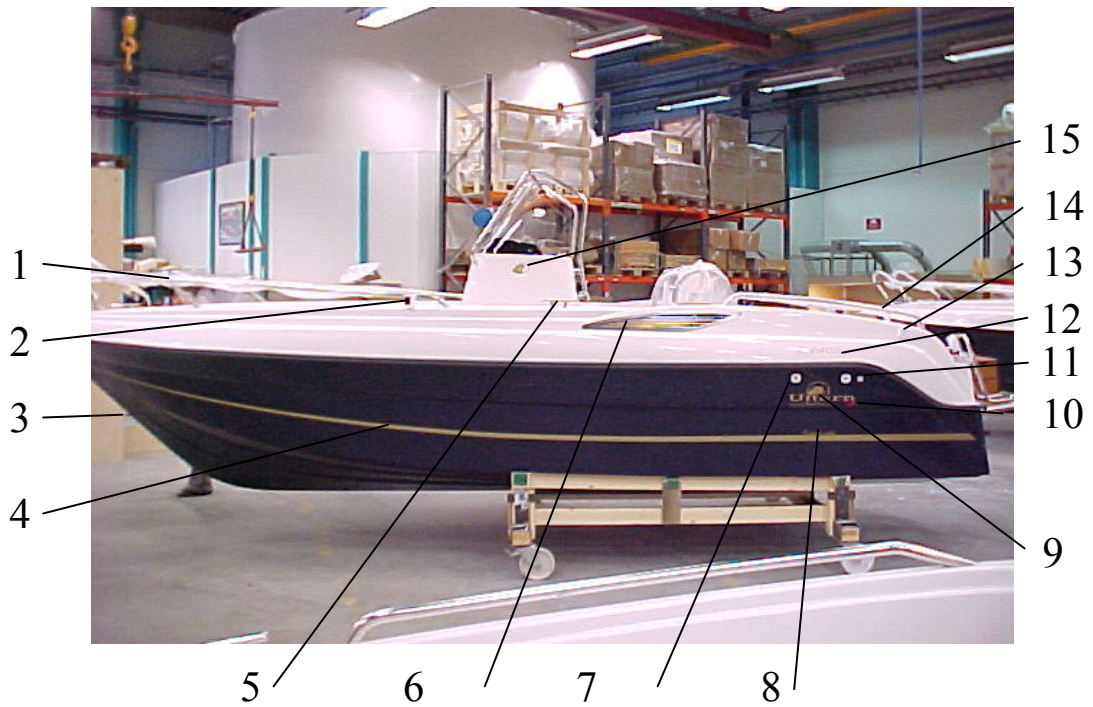

UTTERN 6402

2001 Parts Catalog

UTTERN 5602

Item	Part Number	Description	Qty Per Boat	Unit Of Measure
1	UTE-872888	BOW RAIL FWD STBD	1	PC
1	UTE-872889	BOW RAIL FWD PORT	1	PC
2	UTE-872885	NAV LIGHT GREEN	1	PC
2	UTE-872884	NAV LIGHT RED	1	PC
3	UTE-871936	BOW EYE 12mm	1	PC
4	UTE-872895	DECAL "STRIPES" PAIR	1	PC
5	UTE-872230	CLEAT	6	PC
6	UTE-872901	SS VENTS PAIR	1	PC
7	UTE-871660	THRU HULL ¾	3	PC
8	UTE-871535	DECAL "EXCLUSIVE"	2	PC
9	UTE-871551	DECAL "UTTERN"	2	PC
10	UTE-872880	DECAL "BY MERCURY"	2	PC
11	UTE-871658	THRU HULL	1	PC
12	UTE-872879	DECAL "6402"	2	PC
13	UTE-872002	VENT	1	PC
14	UTE-872891	RAIL AFT STBD	1	PC
14	UTE-872892	RAIL AFT PORT	1	PC
15	UTE-871538	DECAL GOLD HEAD	2	PC

UTTERN 5602

Item	Part Number	Description	Qty Per Boat	Unit Of Measure
1	UTE-872890	AFT CENTER RAIL	1	PC
2	UTE-871702	FLAG HOLDER	1	PC
3	UTE-871758	GRAB RAIL	1	PC
4	UTE-870856	BOARDING LADDER	1	PC
4	UTE-871675	LADDER CLIP	1	PC
5	UTE-872947	SWIM PLATFORM	1	PC
6	UTE-871172	BAILING TUBE	1	PC
6	UTE-871642	ANTI-SYPHONE	1	PC
7	UTE-872877	GUNNEL RUBBER	1	PC
7	UTE-871897	GUNNEL COVER	1	PC
8	UTE-871242	HINGE ANCHOR BOX	1	PC
8	UTE-871694	LOCK ANCHOR BOX	1	PC
8	UTE-871821	LOCK ANCHOR BOX	1	PC
8	UTE-870581	ANCHOR BOX STRAP	1	PC
9	UTE-871706	TEAK STEP	2	PC
10	Q/S 829624	LIGHT BASE	1	PC
10	Q/S 829719	ALL-AROUND LIGHT	1	PC
11	UTE-872599	DECAL PLEXI UTTERN	1	PC