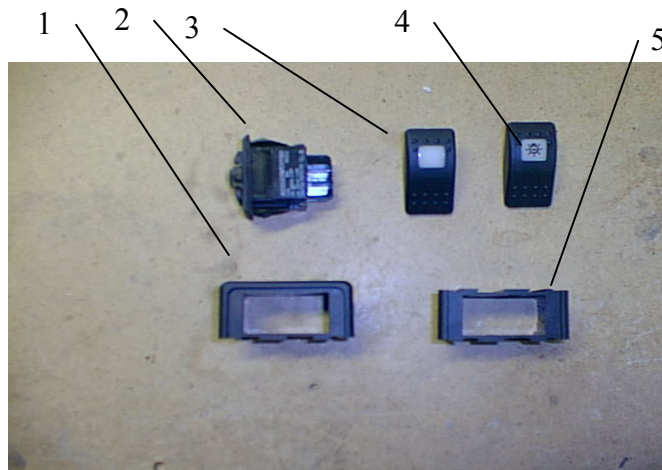

Item	Part Number	Description	Qty Per Boat	Unit Of Measure
1	UTE-871341	FRAME FOR PANNEL SIDE	2	PC
2	UTE-871336	MAIN SWITCH	4	PC
3	UTE-871340	SWITCH NEUTRAL	1	PC
4	UTE-871339	SWITCH LIGHT	1	PC
5	UTE-871342	FRAME FOR PANNEL MIDDLE	2	PC
NS	UTE-873315	SWITCH INSTR. LIGHTS	1	PC
NS	UTE-871337	SWITCH MOTORROOM	1	PC