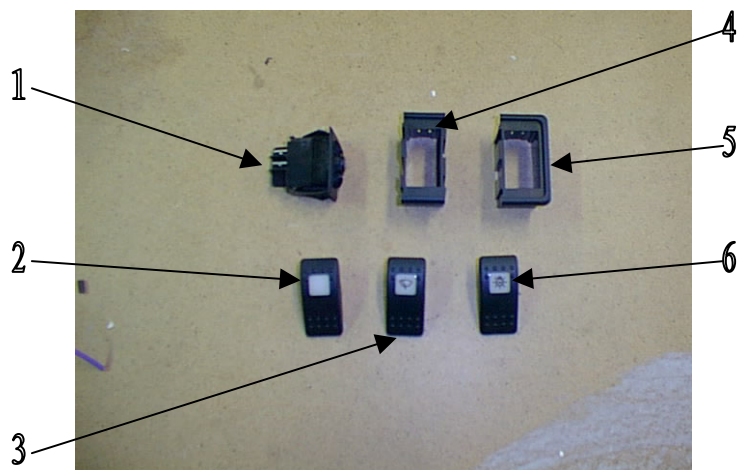

Item	Part Number	Description	Qty Per Boat	Unit Of Measure
1	UTTE-871650	BATTERY BOX	1	PC
2	UTTE-872704	MAIN SWITCH	1	PC
3	UTTE-871288	FUSE 30 A	2	PC

Uttern 5500HT

Item	Part Number	Description	Qty Per Boat	Unit Of Measure
1	UTTE-871612	THRU HULL 1"	1	PC
2	UTTE-871851	BAILING PUMP	1	PC
3	UTTE-872289	LEVER SHUT OFF VALVE	1	PC
4	UTTE-872177	HOSE 25 MM GREEN	0,8	MT

Item	Part Number	Description	Qty Per Boat	Unit Of Measure
1	67-829624	PLUG-IN BASE	1	PC
2	To follow	BACK CUSHION STARBOARD SIDE	1	PC
3	To follow	CUSHION STARBOARD SIDE	1	PC
4	To follow	BACK CUSHION	1	PC
	UTTE-872609	CUSHION SET AFT COMPLETE	1	PC

Uttern 5500HT

Item	Part Number	Description	Qty Per Boat	Unit Of Measure
1	To follow	CUSHION PORT SIDE	1	PC
2	To follow	BACK CUSHION PORT SIDE	1	PC
	UTTE-872609	CUSHION SET AFT COMPLETE	1	PC

Item	Part Number	Description	Qty Per Boat	Unit Of Measure
1	UTTE-871757	GRAB HANDLE	1	PC
2	UTTE-870294	DRIVER SEAT WITH PEDESTAL	2	PC
3	UTTE-871834	LATCH	1	PC

Uttern 5500HT

Item	Part Number	Description	Qty Per Boat	Unit Of Measure
1	79-825287 A 1	GAUGE FUEL LEVEL	1	PC
2	UTTE-870790	STEERING HELM	1	PC
3	79-825291 A 1	GAUGE BATTERY	1	PC
4	UTTE-871671	FIRE EXTINGUISHER	1	PC
5	79-825290 A 1	GAUGE TRIM	1	PC
6	79-825731 A 1	GAUGE TACHOMETER	1	PC
7	79-827877 A 1	GAUGE SPEEDOMETER	1	PC
8	84-816626 A15	HARNESS ASSY	1	PC
9	827270 A 2	REMOTE CONTROL	1	PC
10	To follow	BED CUSHION	1	PC