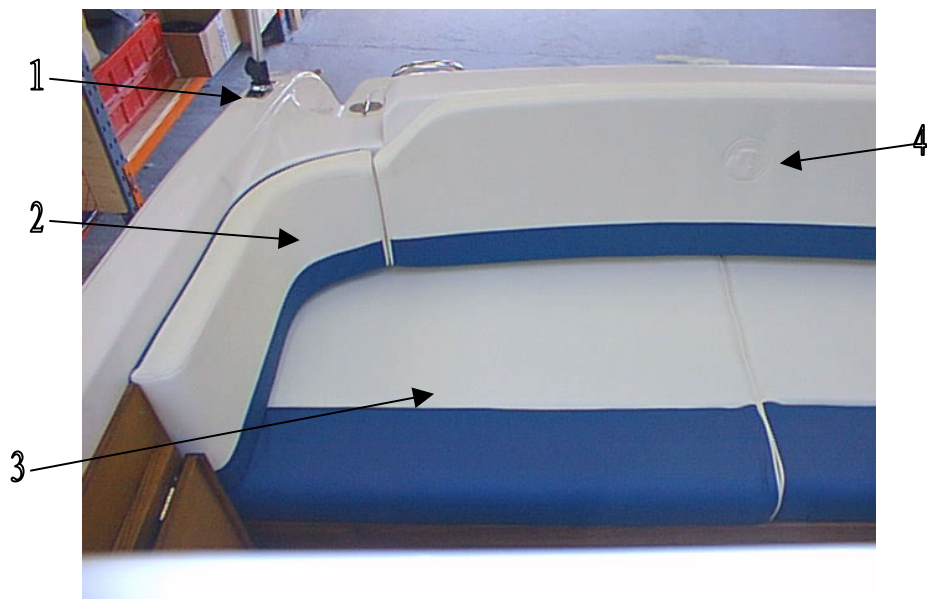

Uttern 5500HT

Item	Part Number	Description	Qty Per Boat	Unit Of Measure
1	UTTE-871776	OUT LET RUBBER	1	PC
2	UTTE-871250	HINGE 74X39 (2+2)	14	PC
3	UTTE-872351	HOSE 10 MM	1,2	MT
4	35-807172 A 4	FILTER KIT-FUEL	1	PC
5	UTTE-871405	CE-PLATE UTTERN	1	PC
6	UTTE-871770	BOOT WITH TIE STRAP	1	PC
7	808630 A12	CABLE ASSY 12 FEET	2	PC
8	UTTE-871765	INSPECTION LID	1	PC

Item	Part Number	Description	Qty Per Boat	Unit Of Measure
1	UTTE-871650	BATTERY BOX	1	PC
2	UTTE-872704	MAIN SWITCH	1	PC
3	UTTE-871288	FUSE 30 A	2	PC

Uttern 5500HT

Item	Part Number	Description	Qty Per Boat	Unit Of Measure
1	UTTE-871612	THRU HULL 1"	1	PC
2	UTTE-871851	BAILING PUMP	1	PC
3	UTTE-872289	LEVER SHUT OFF VALVE	1	PC
4	UTTE-872177	HOSE 25 MM GREEN	0,8	MT