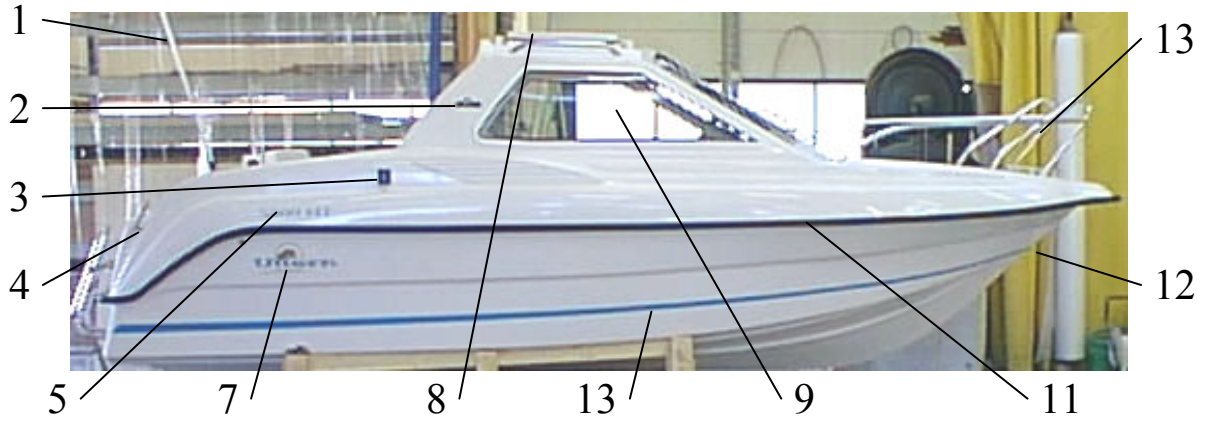

UTTERN 5500 HT

2001 Parts Catalog

Old catalog

Unable to revise at this time

Uttern 5500HT

Item	Part Number	Description	Qty Per Boat	Unit Of Measure
1	67-829719	ALL-ROUND LIGHT	1	PC
2	UTTE-872599	EMBLEM UTTERN	3	PC
3	UTTE-871206	.LIGHT RED	1	PC
	UTTE-871211	.LIGHT GREEN	1	PC
4	UTTE-872230	CLEAT SS	4	PC
5	UTTE-872668	DECAL "5500 HT"	2	PC
6				
7	UTTE-871549	DECAL "UTTERN"	2	PC
8	UTTE-870736	RAIL ROOF	1	PC
9	To follow	WINDSHIELD STARBOARD	1	PC
	To follow	WINDSHIELD PORT SIDE	1	PC
10	UTTE-870667	BOW RAIL	1	PC
11	UTTE-872761	GUNNEL RUBBER GREY	1	PC
12	UTTE-871932	BOWEYE SS 12	1	PC
13	UTTE-871539	DECAL "STRIPES"	1	PC