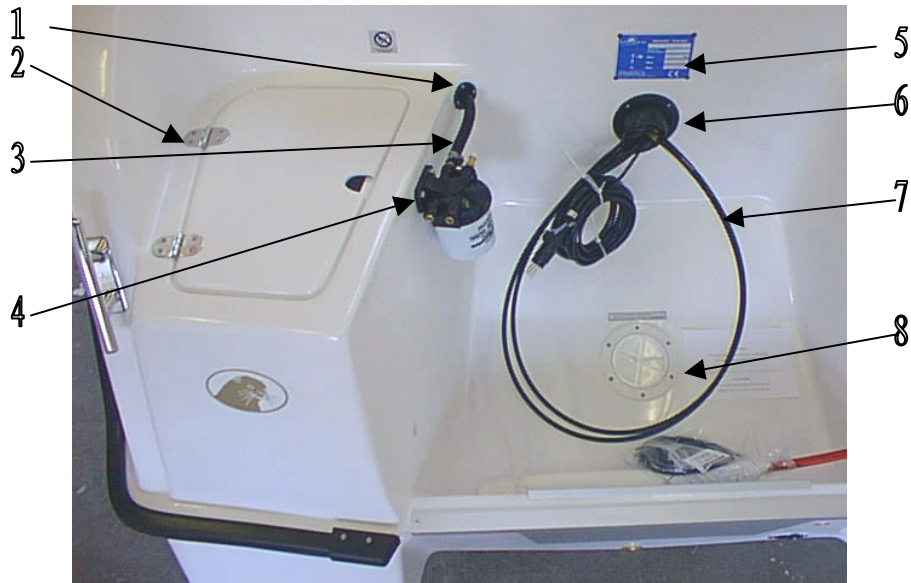

UTTERN 5500 HT

2001 Parts Catalog

Old catalog

Unable to revise at this time

Uttern 5500HT

Item	Part Number	Description	Qty Per Boat	Unit Of Measure
1	67-829719	ALL-ROUND LIGHT	1	PC
2	UTTE-872599	EMBLEM UTTERN	3	PC
3	UTTE-871206	.LIGHT RED	1	PC
	UTTE-871211	.LIGHT GREEN	1	PC
4	UTTE-872230	CLEAT SS	4	PC
5	UTTE-872668	DECAL "5500 HT"	2	PC
6				
7	UTTE-871549	DECAL "UTTERN"	2	PC
8	UTTE-870736	RAIL ROOF	1	PC
9	To follow	WINDSHIELD STARBOARD	1	PC
	To follow	WINDSHIELD PORT SIDE	1	PC
10	UTTE-870667	BOW RAIL	1	PC
11	UTTE-872761	GUNNEL RUBBER GREY	1	PC
12	UTTE-871932	BOWEYE SS 12	1	PC
13	UTTE-871539	DECAL "STRIPES"	1	PC

Uttern 5500HT

Item	Part Number	Description	Qty Per Boat	Unit Of Measure
1	UTTE-871776	OUT LET RUBBER	1	PC
2	UTTE-871250	HINGE 74X39 (2+2)	14	PC
3	UTTE-872351	HOSE 10 MM	1,2	MT
4	35-807172 A 4	FILTER KIT-FUEL	1	PC
5	UTTE-871405	CE-PLATE UTTERN	1	PC
6	UTTE-871770	BOOT WITH TIE STRAP	1	PC
7	808630 A12	CABLE ASSY 12 FEET	2	PC
8	UTTE-871765	INSPECTION LID	1	PC

Item	Part Number	Description	Qty Per Boat	Unit Of Measure
1	UTTE-871650	BATTERY BOX	1	PC
2	UTTE-872704	MAIN SWITCH	1	PC
3	UTTE-871288	FUSE 30 A	2	PC

Uttern 5500HT

Item	Part Number	Description	Qty Per Boat	Unit Of Measure
1	UTTE-871612	THRU HULL 1"	1	PC
2	UTTE-871851	BAILING PUMP	1	PC
3	UTTE-872289	LEVER SHUT OFF VALVE	1	PC
4	UTTE-872177	HOSE 25 MM GREEN	0,8	MT