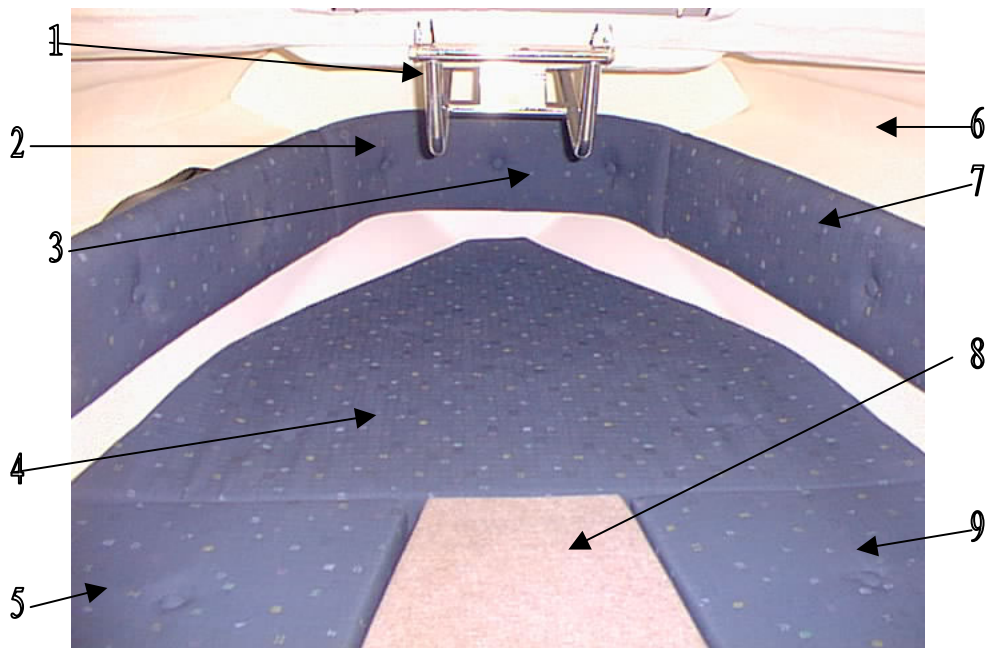

Item	Part Number	Description	Qty Per Boat	Unit Of Measure
1	UTTE-872631	LADDER	1	PC
2	To follow	BACK CUSHION FORE	1	PC
3	To follow	BACK CUSHION PORT SIDE	1	PC
4	To follow	CUSHION FORE	1	PC
5	To follow	CUSHION PORT SIDE	1	PC
6	UTTE-870596	HULL LINER	7	MT
7	To follow	BACK CUSHION STARBOARD SIDE	1	PC
8	To follow	BED CUSHION	1	PC
9	To Follow	CUSHION STARBOARD SIDE	1	PC
	UTTE-872608	CUSHION SET FORE COMPLETE	1	PC