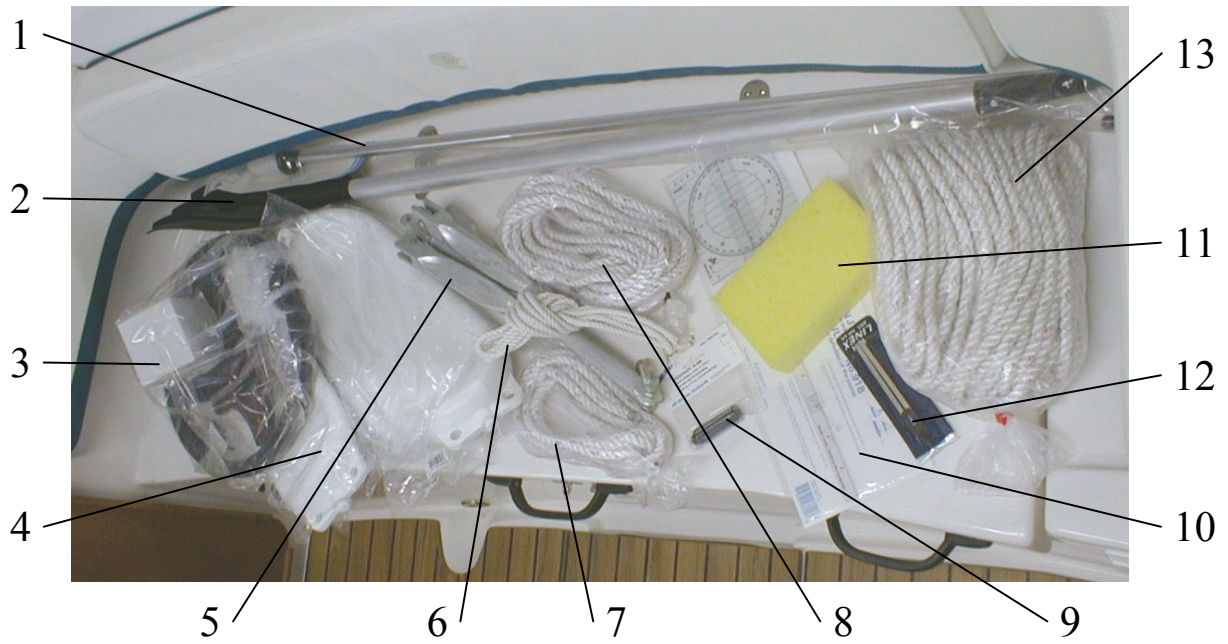

Uttern 5500HT

Item	Part Number	Description	Qty	Unit Of Measure
1	67-829719	LIGHT ALL ROUND	1	PC
2	UTTE-871878	PADDLE	1	PC
3	UTTE-870754	STEERING WHEEL	1	PC
4	UTTE-871695	FENDER	4	PC
5	UTTE-871215	ANCHOR 5,5 KG	1	PC
6	UTTE-871225	FENDER LINE	1	PC
7	UTTE-871227	MOORING ROPE 4 MT	1	PC
8	UTTE-871228	MOORING ROPE 10 MT	1	PC
9	UTTE-871691	ACCESSORY PLUG	1	PC
10	UTTE-871790	NAVIGATION RULER	1	PC
11	UTTE-871941	SPONGE	1	PC
12	UTTE-871880	COMPASSES	1	PC
13	UTTE-871223	ANCHOR ROPE	1	PC
	UTTE-871366	COMPASS	1	PC