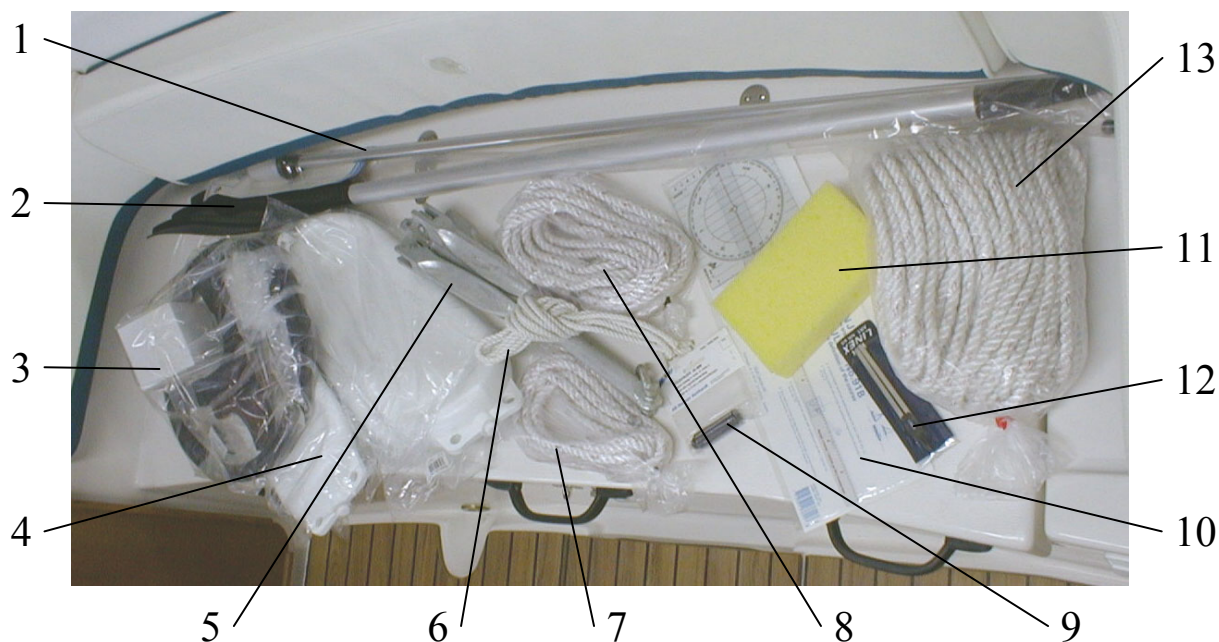

UTTERN 5500 DC

Item	Part Number	Description	Qty	Unit Of Measure
1	Q/S-829719	LIGHT ALL ROUND	1	PC
2	UTE-871878	PADDLE	1	PC
3	UTE-870752	STEERING WHEEL STD	1	PC
3	UTE-873317	STEERING WHEEL EXCL	1	PC
4	UTE-871695	FENDER	4	PC
5	UTE-871215	ANCHOR 5,5 KG	1	PC
6	UTE-871225	FENDER LINE	1	PC
7	UTE-871227	MOORING ROPE 4 MT	1	PC
8	UTE-871228	MOORING ROPE 10 MT	1	PC
9	UTE-871691	ACCESSORY PLUG	1	PC
10	UTE-871790	NAVIGATION RULER	1	PC
11	UTE-871941	SPONGE	1	PC
12	UTE-871880	COMPASSES	1	PC
13	UTE-871223	ANCHOR ROPE	1	PC
NS	UTE-873262	MANUAL	1	PC