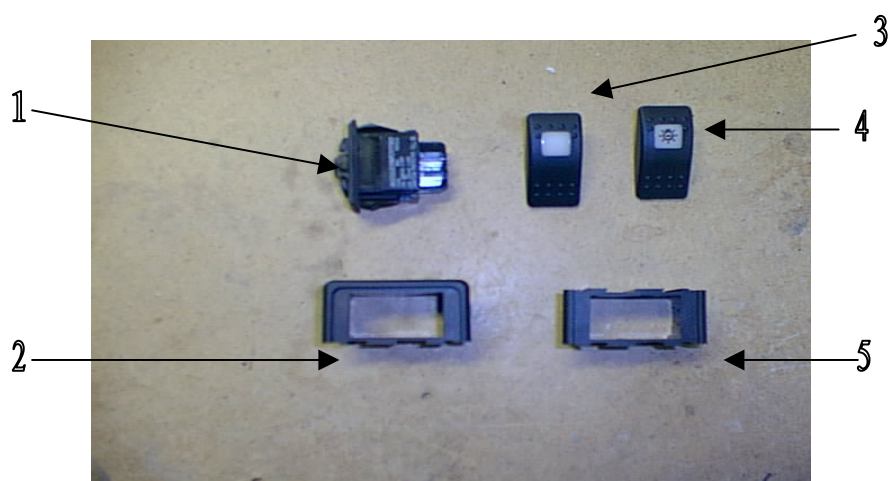

UTTERN 5500 DC

Item	Part Number	Description	Qty Per Boat	Unit Of Measure
1	UTE-871336	MAIN SWITCH ON/OFF	4	PC
2	UTE-871341	FRAME FOR PANEL SIDE	2	PC
3	UTE-871340	SWITCH NEUTRAL	1	PC
4	UTE-871339	SWITCH LIGHT	2	PC
5	UTE-871342	FRAME FOR PANEL MIDDLE	2	PC
NS	UTE-871338	SWITCH	1	PC
NS	UTE-871315	SWITCH	1	PC