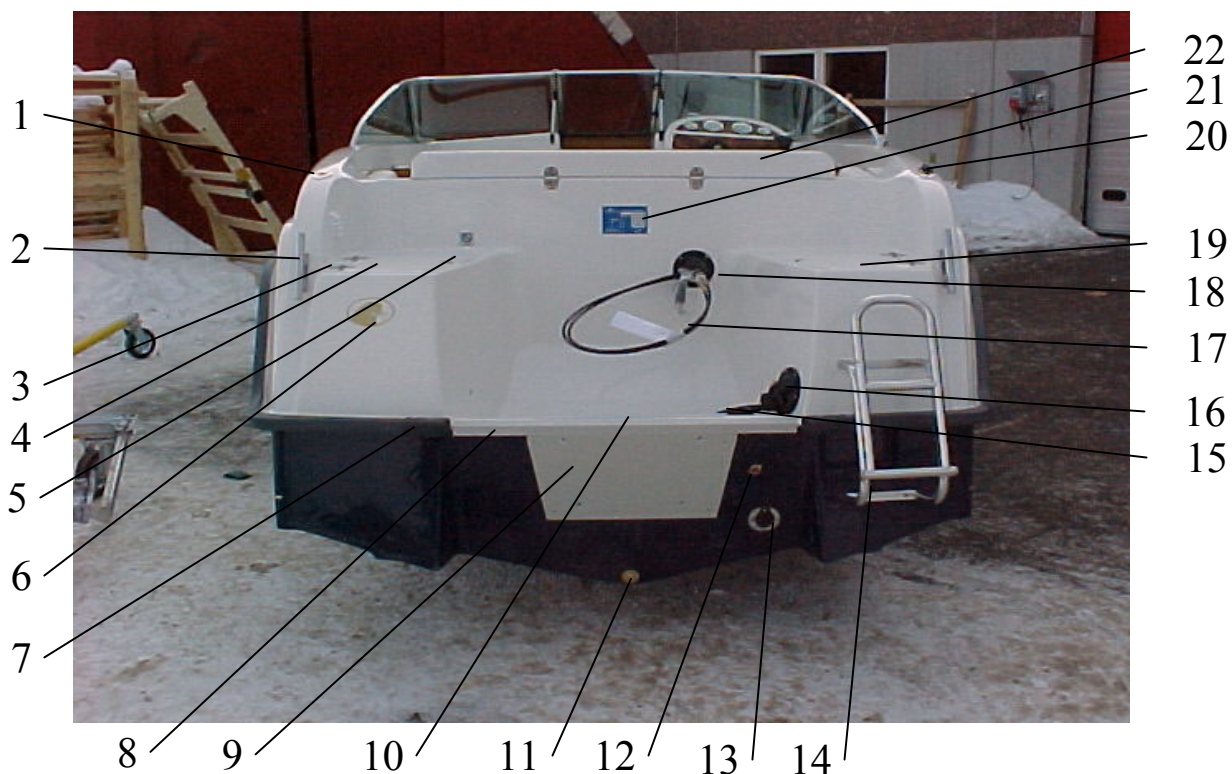

**UTTERN 5500 BR  
5500 BR EXCLUSIVE**

**2001 Parts Catalog**

UTTERN 5500 DC

Item	Part Number	Description	Qty	Unit Of Measure
1	UTE-871702	FLAG POLE SOCKET	1	PC
2	UTE-872230	CLEAT SS	4	PC
3	UTE-871250	HINGE 74X39	8	PC
4	UTE-873149	AFT PORT LID	1	PC
5	UTE-871949	DECK FILL GAS	1	PC
6	UTE-871538	DECAL UTTERN HEAD	1	PC
7	UTE-872805	GUNNEL FITTING	2	PC
8	UTE-870812	ALU-PROFILE 30X30	,820	MT
9	UTE-870840	ENGINE PLATE	1	PC
10	UTE-870819	ALU-PROFILE	,460	MT
11	UTE-871683	DRAIN BRASS	1	PC
11	UTE-871682	PLUG FOR DRAIN BRASS	1	PC
12	UTE-870903	DRAIN SLEEVE COPPER	1	PC
13	UTE-870597	ANTI-SYPHONE	1	PC
14	UTE-870859	BOARDING LADDER	1	PC
15	UTE-873322	STEERING CABLE	1	PC
16	UTE-871771	BOOT RUBBER	1	PC
17	Q/S 808630 A 12	CABLES 12 FEET	2	PC
18	UTE-871770	BOOT WITH TIE STRAP	1	PC
19	UTE-873147	AFT STBD LID	1	PC
20	Q/S-829624	PLUG-IN BASE	1	PC
21	UTE-871405	CE PLATE UTTERN	1	PC
22	UTE-873146	CANVAS LID	1	PC

UTTERN 5500 DC

Item	Part Number	Description	Qty	Unit Of Measure
1	UTE-871238	HINGE FOR SEAT	2	PC
2	UTE-873145	SEAT LID	1	PC
3	UTE-871757	GRAB HANDLE	4	PC
4	UTE-873289	FUEL FILTER	1	PC
5	UTE-871851	BAILING PUMP	1	PC
5	UTE-872177	BAILING HOSE 25MM	2,2	MT
6	UTE-872178	HOSE 32MM	,750	MT
6	UTE-871612	THRU HULL FITTING	1	PC
7	UTE-872682	LOCK	1	PC
8	UTE-871632	HOSE ADAPTER 1"	1	PC
9	UTE-871622	SHUT OFF VALVE	1	PC
10	UTE-871176	BAILING TUBE	1	PC
11	UTE-873261	FUEL FEED HOSE	,85	MT
12	UTE-872179	FILL HOSE	,75	MT
13	UTE-873260	VENT HOSE	2.0	MT
14	UTE-873008	FUEL TANK	1	PC
15	UTE-870545	BATTERY STRAP	1	PC
16	UTE-871650	BATTERY BOX	1	PC
17	UTE-872704	MAIN SWITCH	1	PC
18	UTE-872000	VENT	2	PC