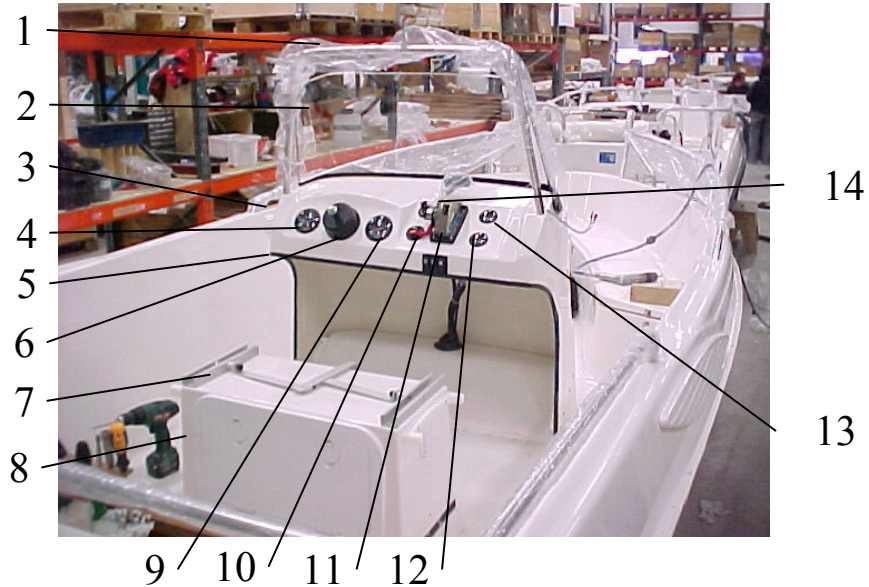

Item	Part Number	Description	Qty Per Boat	Unit Of Measure
1	UTE-872664	WINDSHIELD RAIL	1	PC
2	UTE-871391	WINDSHIELD	1	PC
3	UTE-873103	CONSOLE	1	PC
4	UTE-873267	SPEEDOMETER	1	PC
5	UTE-872145	U-TRIM BLACK	2.25	MT
6	UTE-870790	HELM	1	PC
6	UTE-870746	HELM KIT	1	PC
7	UTE871734	GLIDE PROFILE	2	PC
8	UTE-873102	SEAT BASE	1	PC
9	UTE-873265	TACHOMETER	1	PC
10	UTE-873270	KILL SWITCH	1	PC
11	Q/S-808630 A15	SHIFTER	1	PC
12	UTE-873269	TRIM GAUGE	1	PC
13	UTE-873266	FUEL GAUGE	1	PC
14	Q/S-816626 A15	IGNITION	1	PC
14	UTE-873268	IGNITION HARNESS	1	PC
NS	UTE-871805	CONSOLE LAMINATE EXCL ONLY	1	PC
NS	UTE-870752	STEERING WHEEL STD	1	PC
NS	UTE-870754	STEERING WHEEL EXCL	1	PC