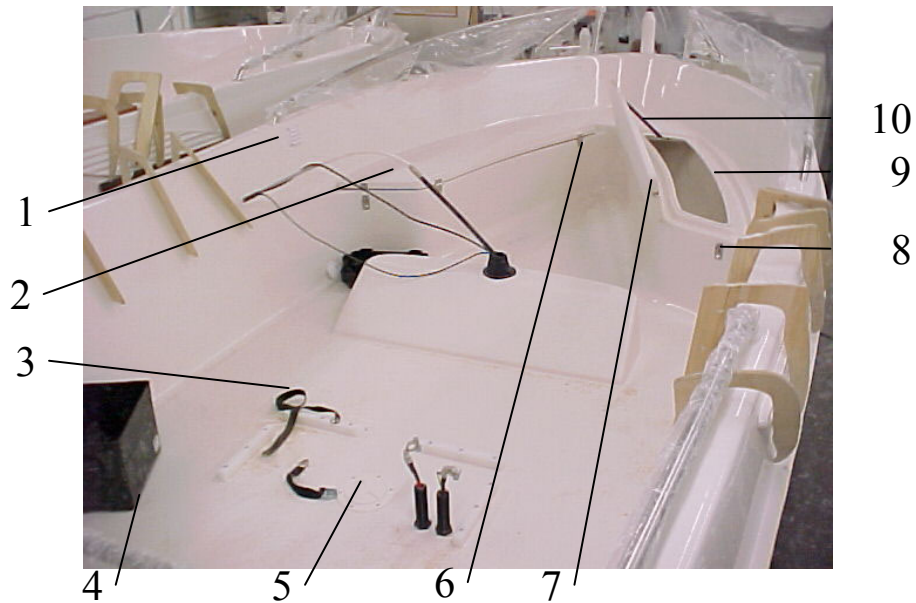

UTTERN 5202

Item	Part Number	Description	Qty Per Boat	Unit Of Measure
1	UTE-871233	HINGE 128 X 38	2	PC
2	UTE-870890	SPRING LOCK	2	PC
3	UTE-871918	SLIDE BOLT	2	PC
4	UTE-871773	FLUSH HANDLE	1	PC
5	UTE-873101	AFT SEAT LID	1	PC

Item	Part Number	Description	Qty Per Boat	Unit Of Measure
1	UTE-872000	VENT	4	PC
2	UTE-873104	PORT LID	1	PC
3	UTE-870545	BATTERY STRAP	1	PC
4	UTE-871650	BATTERY BOX	1	PC
5	UTE-871765	INSPECTION LID	1	PC
6	UTE-871245	HINGE	4	PC
7	UTE-873105	STBD LID	1	PC
8	UTE-871692	LOCK HASP	2	PC
8	UTE-871820	LOCK HASP CATCH	2	PC
9	UTE-872149	U-TRIM WHITE	6.00	MT
10	UTE-870851	LID STRAP	2	PC