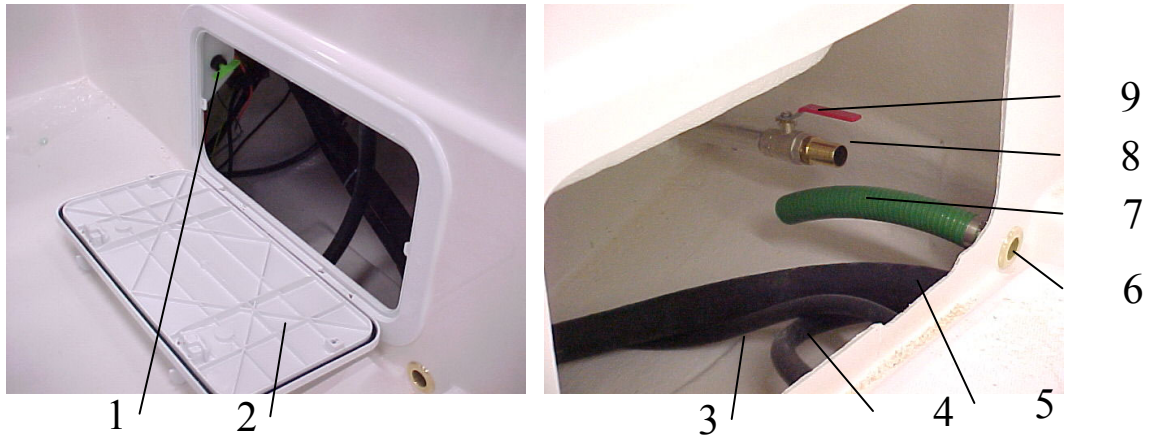

Item	Part Number	Description	Qty Per Boat	Unit Of Measure
1	UTE-872922	AFT RAIL CENTER	1	PC
2	UTE-872002	VENT WITH ADAPTER	1	PC
2	UTE-872182	VENT HOSE	1,0	MT
3	UTE-871251	HINGE 74X 39	2	PC
4	UTE-873169	LID	1	PC
5	UTE-871538	DECAL "HEAD"	1	PC
6	UTE-872761	GUNNEL RUBBER	1	PC
7	UTE-872805	GUNNEL FITTING	2	PC
8	UTE-871175	BAILING TUBE	1	PC
8	UTE-871642	ANTI-SYPHONE	1	PC
9	UTE-870811	ALU-PROFILE 30X20	1,0	MT
10	UTE-870840	ENGINE PLATE	1	PC
11	UTE-871683	DRAIN BRASS	1	PC
11	UTE-871682	DRAIN PLUG BRASS	1	PC
12	UTE-870905	COPPER DRAIN	1	PC
13	UTE-870859	BOARDING LADDER	1	PC
14	UTE-870819	ALU-PROFILE	,460	MT
15	UTE-870781	STEERING CABLE	1	PC
16	UTE-871771	RUBBER BOOT	1	PC
17	UTE-871770	RUBBER BOOT WITH STRAP	2	PC
18	UTE-873289	FUEL FILTER	1	PC
19	Q/S 808630 A15	SHIFTER CABLES	2	PC
20	UTE-871949	FUEL FILL	1	PC
21	UTE-871405	CE PLATE UTTERN	1	PC
22	UTE-872989	FUEL VENT	1	PC
23	UTE-870321	SEAT UPH STD	1	PC
23	UTE-870320	SEAT UPH EXCL	1	PC
24	UTE-870651	SEAT RAIL	1	PC

Item	Part Number	Description	Qty Per Boat	Unit Of Measure
1	UTE-872704	MAIN SWITCH	1	PC
2	UTE-871768	INSPECTION LID	2	PC
3	UTE-873261	FUEL FEED HOSE 10MM	1.400	MT
4	UTE-873260	FEUL VENT HOSE 16MM	1.320	MT
5	UTE-872179	FUEL FILL HOSE 38MM	1.400	MT
6	UTE-871612	THRU HULL	1	PC
7	UTE-872178	HOSE 32 MM	,330	MT
8	UTE-871632	HOSE ADAPTER	1	PC
9	UTE-871622	SHUT OFF VALVE	1	PC
NS	UTE-873008	FUEL TANK	1	PC