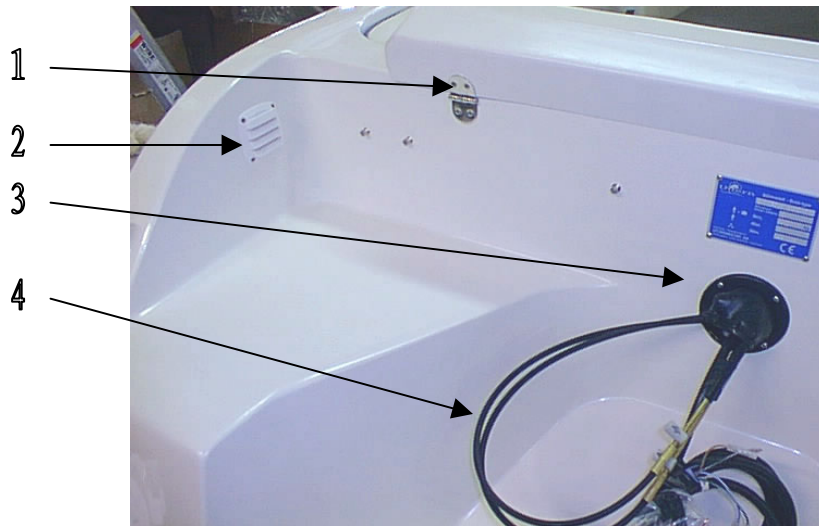

## **2001 Parts Catalog**

UTTERN 5100 DC

Item	Part Number	Description	Qty Per Boat	Unit Of Measure
1	Q/S-829719	ALL-AROUND LIGHT	1	PC
2	UTE-871538	DECAL HEAD	1	PC
3	UTE-871539	DECAL STRIPES ( PAIR )	1	PC
4	UTE-871549	DECAL "UTTERN"	2	PC
5	UTE-871475	DECAL "5100 DC"	2	PC
6	UTE-872880	DECAL-"BY MERCURY"	2	PC
7	UTE-872224	WINDSHIELD 5100 D	1	PC
8	UTE-873114	FWD LID	1	PC
8	UTE-872681	LID EYE	2	PC
8	UTE-871652	BUNGI CLIP STRAP	1	PC
9	UTE-872885	LIGHT GREEN	1	PC
9	UTE-872884	LIGHT RED	1	PC
10	UTE-871936	BOW EYE	1	PC
11	UTE-870598	DRAIN FLAP	1	PC
12	UTE-872820	WING STB	1	PC
12	UTE-872821	WING PORT	1	PC
13	UTE-872760	GUNNEL RUBBER	1	PC

Item	Part Number	Description	Qty Per Boat	Unit Of Measure
1	UTE-872228	CLEAT SS	4	PC
2	UTE-872805	GUNNEL FITTING	2	PC
3	UTE-870811	ALU PROFILE 30X20	0,85	MT
4	UTE-870840	ENGINE PLATE	1	PC
5	UTE-871642	ANTI- SYPHONE	1	PC
5	UTE-871622	SHUT OFF VALVE	1	PC
5	UTE-871632	HOSE ADAPTER	1	PC
5	UTE-871172	DRAIN PIPE	1	PC
6	UTE-871405	CE-PLATE UTTERN	1	PC
7	UTE-870859	BOARDING LADDER SS	1	PC
8	UTE-870903	DRAIN SLEEVE	1	PC
9	UTE-871683	DRAIN BRASS	1	PC
9	UTE-871682	PLUG FOR DRAIN	1	PC
10	UTE-870772	STEERING CABLE	1	PC
11	UTE-871771	BOOT RUBBER	1	PC