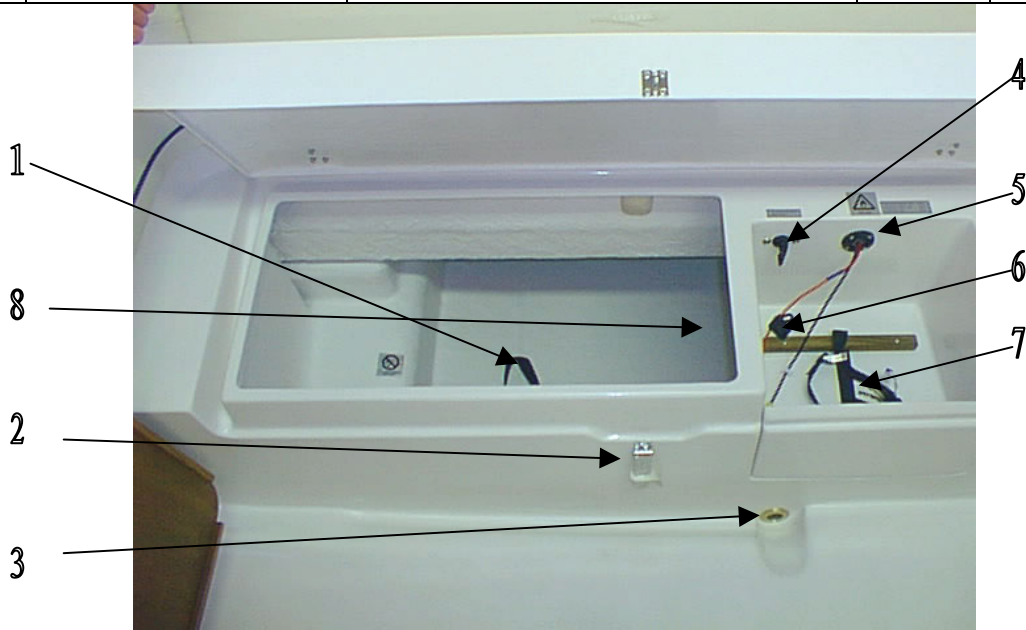

Item	Part Number	Description	Qty Per Boat	Unit Of Measure
1	UTE-872674	CUSHIONS	1	PC
2	UTE-872640	CANVAS WITH SUPPORT TUBES	1	PC
3	UTE-871233	HINGE 128 X 38	2	PC
4	UTE-872819	SEAT LID	1	PC
5	UTE-873115	C/O COVER	1	PC