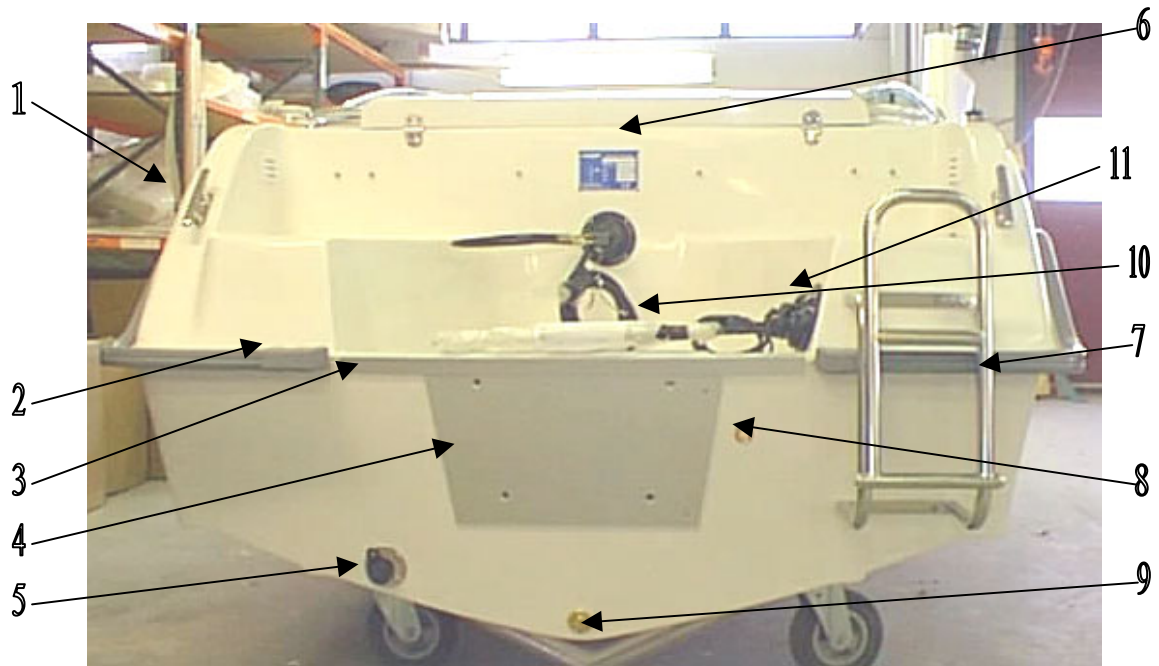

## **2001 Parts Catalog**

UTTERN 5100 DC

Item	Part Number	Description	Qty Per Boat	Unit Of Measure
1	Q/S-829719	ALL-AROUND LIGHT	1	PC
2	UTE-871538	DECAL HEAD	1	PC
3	UTE-871539	DECAL STRIPES ( PAIR )	1	PC
4	UTE-871549	DECAL "UTTERN"	2	PC
5	UTE-871475	DECAL "5100 DC"	2	PC
6	UTE-872880	DECAL-"BY MERCURY"	2	PC
7	UTE-872224	WINDSHIELD 5100 D	1	PC
8	UTE-873114	FWD LID	1	PC
8	UTE-872681	LID EYE	2	PC
8	UTE-871652	BUNGI CLIP STRAP	1	PC
9	UTE-872885	LIGHT GREEN	1	PC
9	UTE-872884	LIGHT RED	1	PC
10	UTE-871936	BOW EYE	1	PC
11	UTE-870598	DRAIN FLAP	1	PC
12	UTE-872820	WING STB	1	PC
12	UTE-872821	WING PORT	1	PC
13	UTE-872760	GUNNEL RUBBER	1	PC