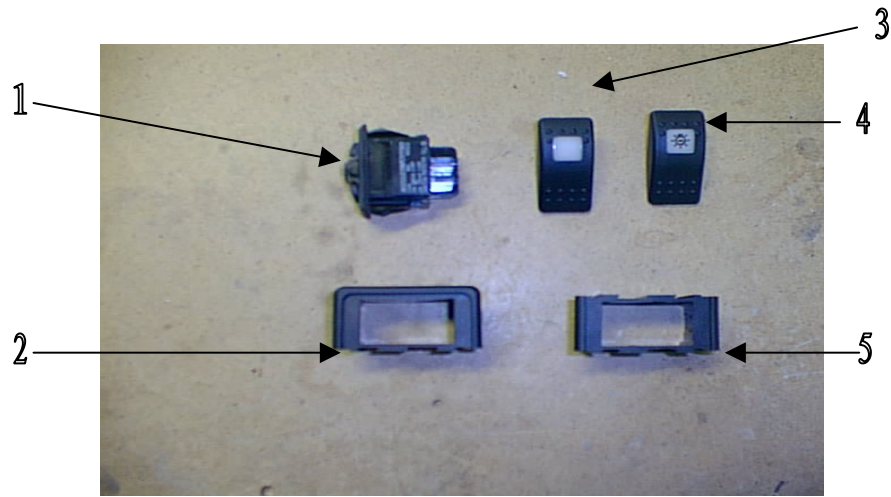

Item	Part Number	Description	Qty Per Boat	Unit Of Measure
1	UTE-871336	MAIN SWITCH ON/OFF	3	PC
2	UTE-871341	FRAME FOR PANEL SIDE	2	PC
3	UTE-871340	SWITCH NEUTRAL	1	PC
4	UTE-871339	SWITCH LIGHT	2	PC
5	UTE-871342	FRAME FOR PANEL MIDDLE	1	PC