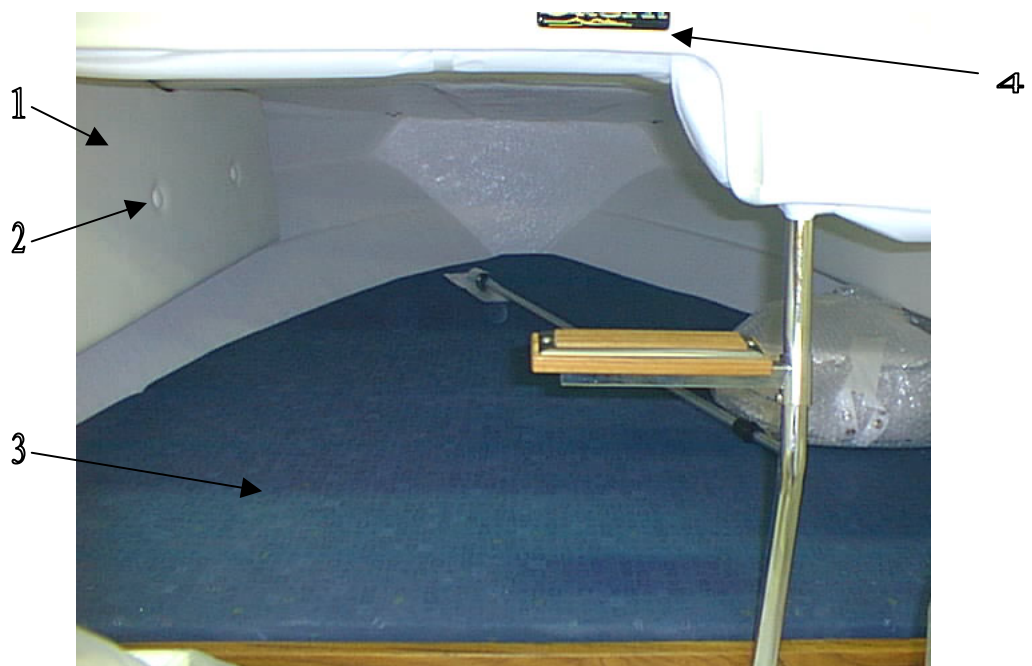

Item	Part Number	Description	Qty Per Boat	Unit Of Measure
1	UTE-870580	VINYL WHITE APOLLO (112)	1,6	MT
2	UTE-870312	BUTTONS COVERED A 112	6	PC
3	UTE-872607	CUSHION SET FORE	1	PC
4	UTE-872599	DECAL UTTERN PLAST	1	PC