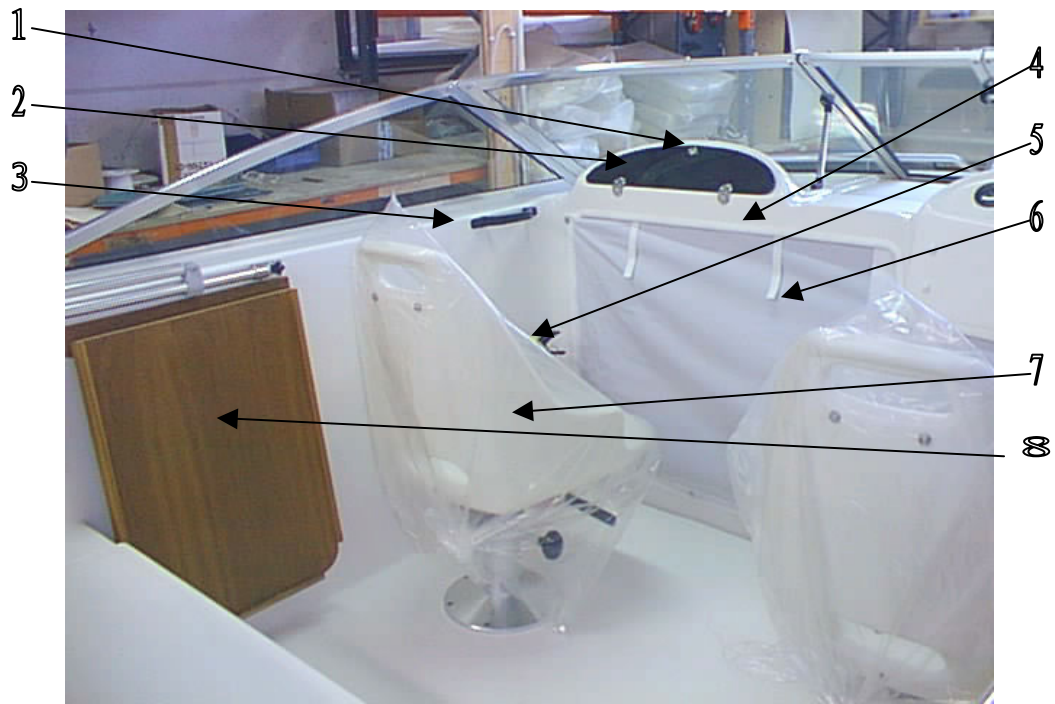

Item	Part Number	Description	Qty Per Boat	Unit Of Measure
1	UTE-871827	HATCH LOCK	1	PC
2	UTE-872643	HATCH WITH HINGES	1	PC
3	UTE-871757	GRAB HANDLE	1	PC
4	UTE-872149	U-TRIM WHITE	2,6	MT
5	UTE-871671	FIRE EXTINGUISHER	1	PC
6	UTE-872646	DRAPERY	1	PC
7	UTE-873253	SEAT PLASTIC	2	PC
7	UTE-873256	SEAT PEDESTAL	2	PC
7	UTE-873255	SEAT SLIDER	2	PC
7	UTE-873254	SEAT CUSHIONS	2	PC
8	UTE-871245	TABLE HINGE	4	PC
8	UTE-871664	TABLE SUPPORT	2	PC