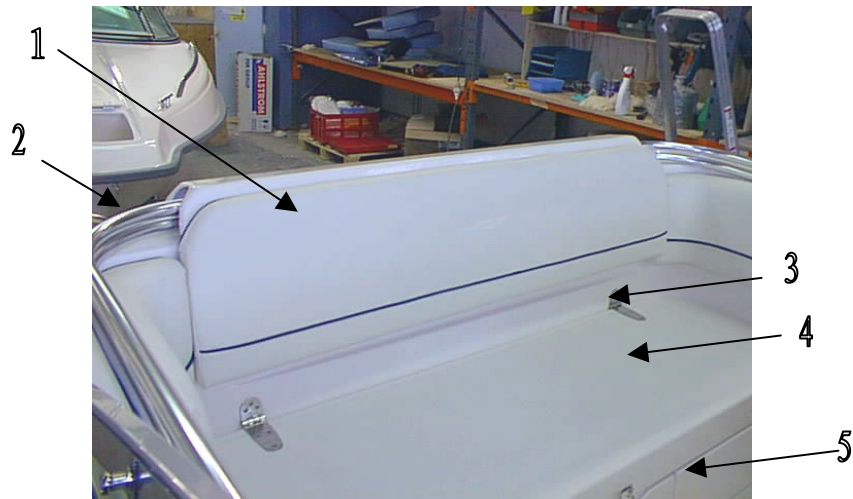

Item	Part Number	Description	Qty Per Boat	Unit Of Measure
1	UTE-872674	CUSHIONS	1	PC
2	UTE-872640	CANVAS WITH SUPPORT TUBES	1	PC
3	UTE-871233	HINGE 128 X 38	2	PC
4	UTE-872819	SEAT LID	1	PC
5	UTE-873115	C/O COVER	1	PC

Item	Part Number	Description	Qty Per Boat	Unit Of Measure
1	UTE-870602	TANK STRAP 1.5 M	1	PC
2	UTE-872682	LOCK	1	PC
3	UTE-871612	THRU HULL FITTING.	1	PC
4	UTE-872704	MAIN SWITCH	1	PC
5	UTE-871776	OUT LET RUBBER	1	PC
6	UTE-871288	FUSE	1	PC
7	UTE-870545	BATTERY STRAP 1 M	1	PC
8	UTE-872178	HOSE	0.56	MT