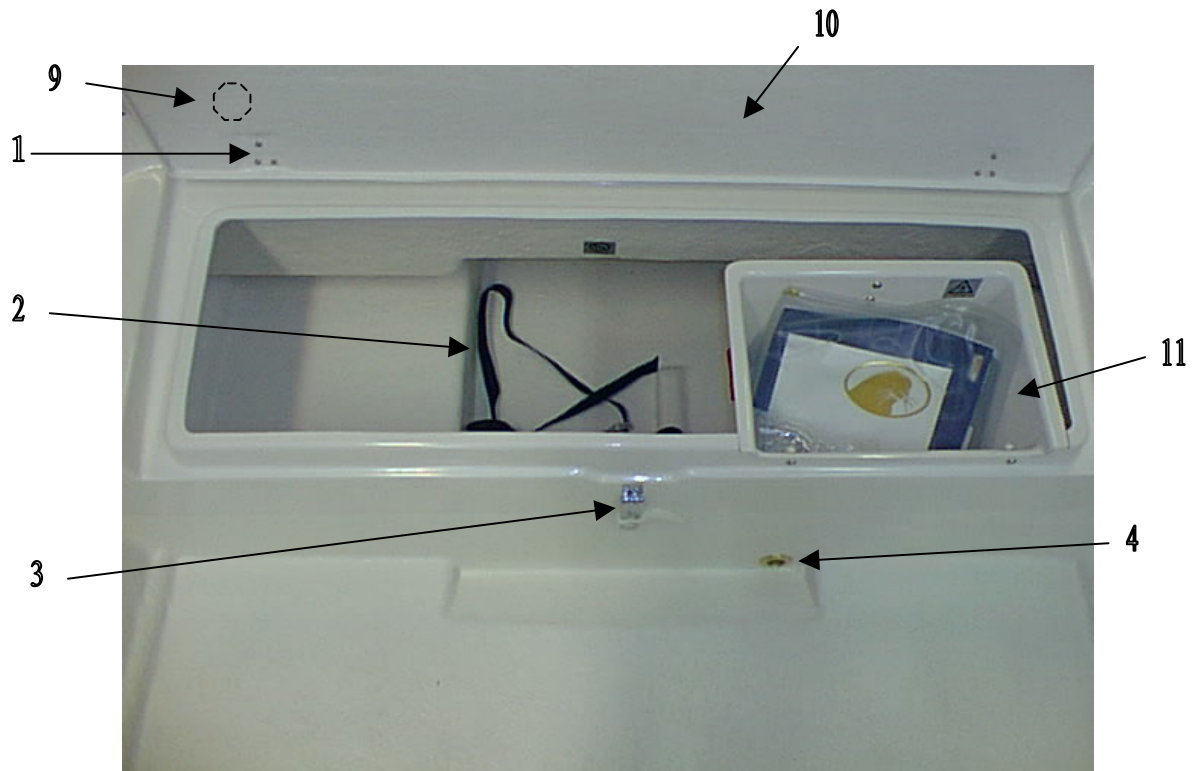

UTTERN 4650

2001 Parts Catalog

Uttern 4650

Item	Part Number	Description	Qty Per Boat	Unit Of Measure
1	UTE-872228	CLEAT SS 150 MM	3	PC
2	UTE-871538	DECAL UTTERN HEAD GOLD	4	PC
3	UTE-871537	DECAL "UTTERN" GOLD	2	PC
4	UTE-872671	DECAL "4650" GOLD	2	PC
5	UTE-871935	BOWEYE SS 10	1	PC
6	UTE-872759	GUNNEL RUBBER 623 GREY	1	PC
7	UTE-870811	ALU PROFILE 30X20	1	MT
8	UTE-870811	ALU PROFILE 30X20	1	MT
9	UTE-871682	PLUG FOR DRAIN BRASS	1	PC
10	UTE-871642	ANTI-SYPHONE	1	PC
11	UTE-871683	DRAIN BRASS COMPL	1	PC
12	UTE-872805	GUNNEL FITTING GREY	2	PC
13	UTE-871776	OUT LET RUBBER	1	PC
14	UTE-872002	LOUVERED VENT WITH ADAPTER	1	PC
15	UTE-871405	CE-PLATE UTTERN	1	PC
16	UTE-871770	BOOT WITH TIE STRAP	1	PC
17	UTE-870819	ALU PROFILE ENGINE	1	PC
18	UTE-870903	COPPER-DRAIN SLEEVE	1	PC
19	UTE-871762	HANDLE / FOOTSTEP	2	PC
20	UTE-870840	ENGINE PLATE	1	PC
21	UTE-872880	DECAL "BY MERCURY" RED	2	PC
22	UTE-872182	HOSE 72MM	1	MT

Uttern 4650

Item	Part Number	Description	Qty Per Boat	Unit Of Measure
1	UTE-871238	. HINGE 107X39	2	PC
2	UTE-870602	TANK STRAP 1.5 W	1	PC
3	UTE-872682	LOCK	2	PC
4	UTE-871612	THRU-HULL FITTING	1	PC
5	UTE-872178	HOSE 32 MM GREEN	0,4	MT
6	UTE-871632	HOSE ADAPTER 1"	1	PC
7	UTE-871622	SHUT OFF VALVE 1"	1	PC
8	UTE-871172	BAILING TUBE	1	PC
9	UTE-871773	FLUSH HANDLE WHITE	1	PC
10	UTE-873168	AFT LID	1	PC
11	UTE-873167	BATTERY BOX	1	PC

Uttern 4650

Item	Part Number	Description	Qty Per Boat	Unit Of Measure
2	UTE-872009	ROWLOCK SOCKET	2	PC
3	UTE-871757	GRAB HANDLE.	6	PC
4	UTE-872148	U-TRIM BLACK	7,5	MT
5	UTE-870581	LID STRAP	1	PC
6	UTE-871250	HINGE 74X39	2	PC
7	UTE-873131	MID LID	1	PC