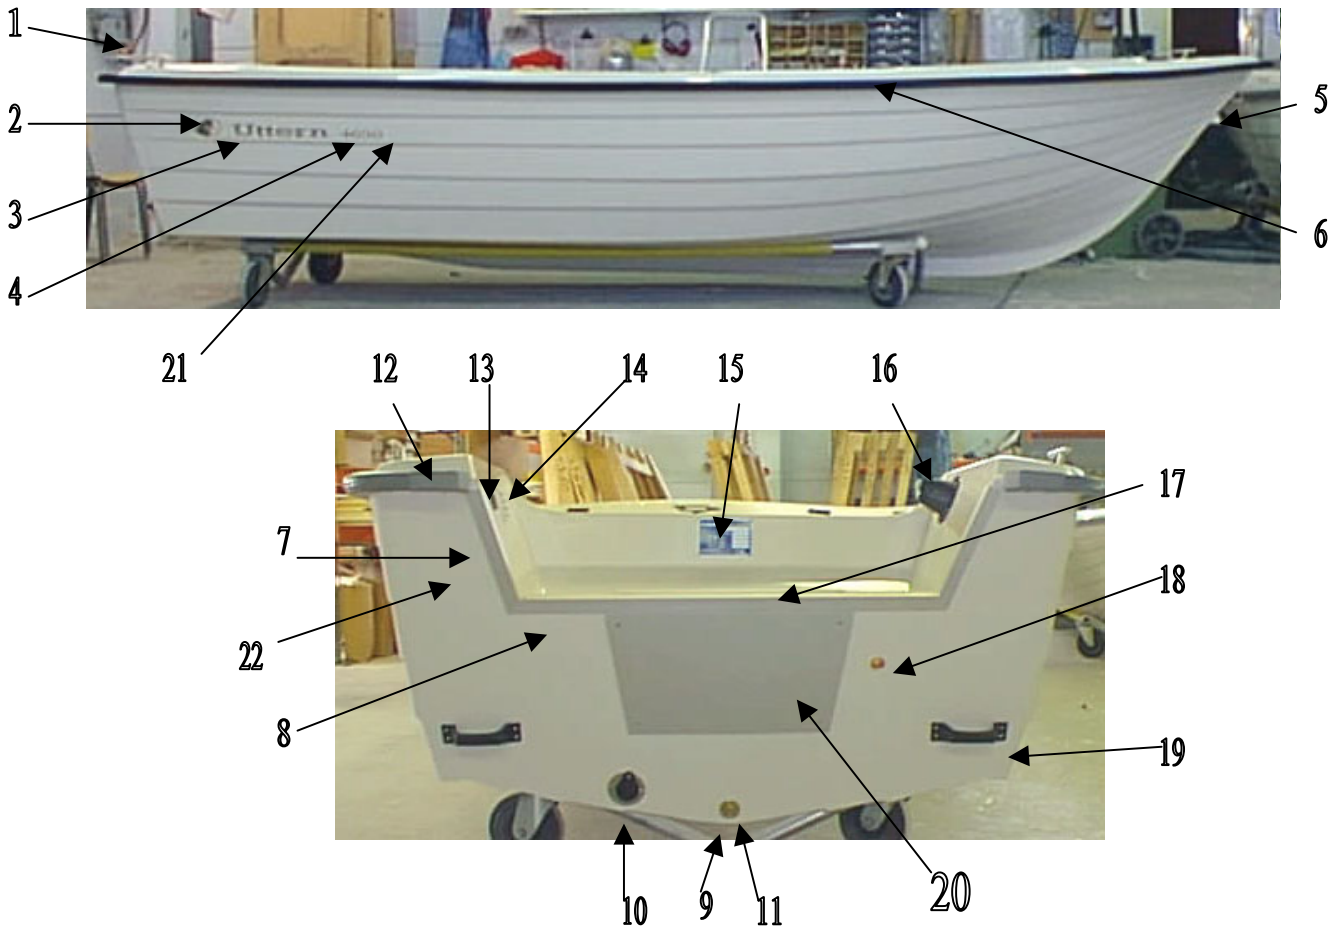

UTTERN 4650

2001 Parts Catalog

Uttern 4650

Item	Part Number	Description	Qty Per Boat	Unit Of Measure
1	UTE-872228	CLEAT SS 150 MM	3	PC
2	UTE-871538	DECAL UTTERN HEAD GOLD	4	PC
3	UTE-871537	DECAL "UTTERN" GOLD	2	PC
4	UTE-872671	DECAL "4650" GOLD	2	PC
5	UTE-871935	BOWEYE SS 10	1	PC
6	UTE-872759	GUNNEL RUBBER 623 GREY	1	PC
7	UTE-870811	ALU PROFILE 30X20	1	MT
8	UTE-870811	ALU PROFILE 30X20	1	MT
9	UTE-871682	PLUG FOR DRAIN BRASS	1	PC
10	UTE-871642	ANTI-SYPHONE	1	PC
11	UTE-871683	DRAIN BRASS COMPL	1	PC
12	UTE-872805	GUNNEL FITTING GREY	2	PC
13	UTE-871776	OUT LET RUBBER	1	PC
14	UTE-872002	LOUVERED VENT WITH ADAPTER	1	PC
15	UTE-871405	CE-PLATE UTTERN	1	PC
16	UTE-871770	BOOT WITH TIE STRAP	1	PC
17	UTE-870819	ALU PROFILE ENGINE	1	PC
18	UTE-870903	COPPER-DRAIN SLEEVE	1	PC
19	UTE-871762	HANDLE / FOOTSTEP	2	PC
20	UTE-870840	ENGINE PLATE	1	PC
21	UTE-872880	DECAL "BY MERCURY" RED	2	PC
22	UTE-872182	HOSE 72MM	1	MT

Uttern 4650

Item	Part Number	Description	Qty Per Boat	Unit Of Measure
1	UTE-871238	. HINGE 107X39	2	PC
2	UTE-870602	TANK STRAP 1.5 W	1	PC
3	UTE-872682	LOCK	2	PC
4	UTE-871612	THRU-HULL FITTING	1	PC
5	UTE-872178	HOSE 32 MM GREEN	0,4	MT
6	UTE-871632	HOSE ADAPTER 1"	1	PC
7	UTE-871622	SHUT OFF VALVE 1"	1	PC
8	UTE-871172	BAILING TUBE	1	PC
9	UTE-871773	FLUSH HANDLE WHITE	1	PC
10	UTE-873168	AFT LID	1	PC
11	UTE-873167	BATTERY BOX	1	PC

Uttern 4650

Item	Part Number	Description	Qty Per Boat	Unit Of Measure
2	UTE-872009	ROWLOCK SOCKET	2	PC
3	UTE-871757	GRAB HANDLE.	6	PC
4	UTE-872148	U-TRIM BLACK	7,5	MT
5	UTE-870581	LID STRAP	1	PC
6	UTE-871250	HINGE 74X39	2	PC
7	UTE-873131	MID LID	1	PC