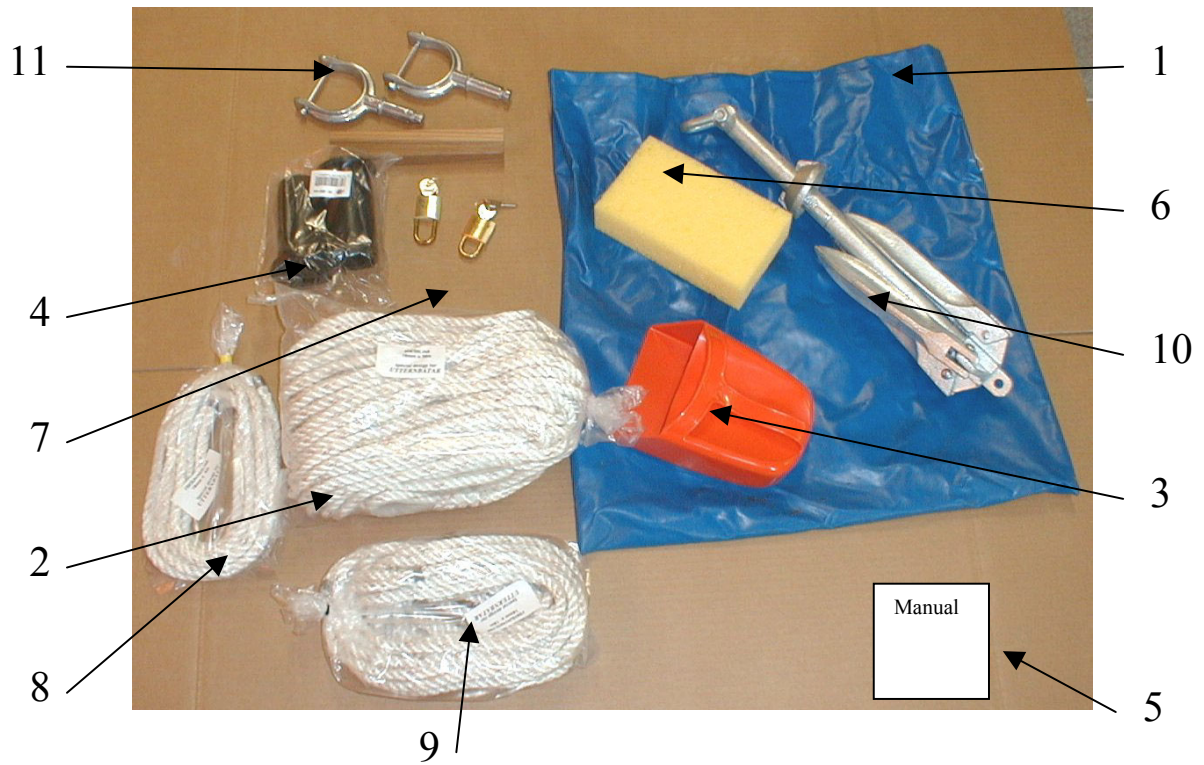

Uttern 4650

Item	Part Number	Description	Qty Per Boat	Unit Of Measure
1	UTE-871238	. HINGE 107X39	2	PC
2	UTE-870602	TANK STRAP 1.5 W	1	PC
3	UTE-872682	LOCK	2	PC
4	UTE-871612	THRU-HULL FITTING	1	PC
5	UTE-872178	HOSE 32 MM GREEN	0,4	MT
6	UTE-871632	HOSE ADAPTER 1"	1	PC
7	UTE-871622	SHUT OFF VALVE 1"	1	PC
8	UTE-871172	BAILING TUBE	1	PC
9	UTE-871773	FLUSH HANDLE WHITE	1	PC
10	UTE-873168	AFT LID	1	PC
11	UTE-873167	BATTERY BOX	1	PC

Uttern 4650

Item	Part Number	Description	Qty Per Boat	Unit Of Measure
2	UTE-872009	ROWLOCK SOCKET	2	PC
3	UTE-871757	GRAB HANDLE.	6	PC
4	UTE-872148	U-TRIM BLACK	7,5	MT
5	UTE-870581	LID STRAP	1	PC
6	UTE-871250	HINGE 74X39	2	PC
7	UTE-873131	MID LID	1	PC

Item	Part Number	Description	Qty Per Boat	Unit Of Measure
1	UTE-871221	OARS 9 FEET	1	PC

Item	Part Number	Description	Qty Per Boat	Unit Of Measure
COMPL	UTE-871958	ACCESSORIES BAG NR.3	1	PC
1	UTE-871955	ACCESSORIES BAG	1	PC
2	UTE-871223	ANCHOR ROPE 30 MT	1	PC
3	UTE-872683	BAILER	1	PC
4	UTE-872011	OAR SHANK	1	PC
5	UTE-873262	USER MANUAL	1	PC
6	UTE-871941	SPONGE	1	PC
7	UTE-871764	PADLOCK	2	PC
8	UTE-871227	MOORING ROPE 4 M	1	PC
9	UTE-871228	MOORING ROPE 10 M	1	PC
10	UTE-871215	ANCHOR 5.5 KG	1	PC
11	UTE-872007	ROWLOCK	2	PC