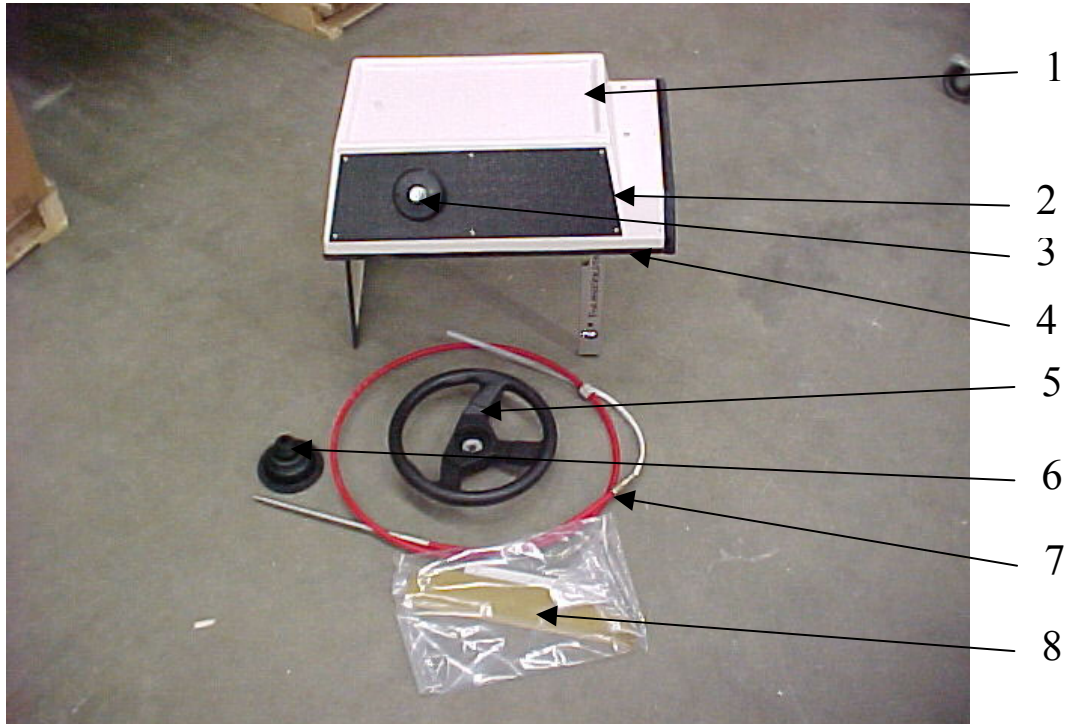

Uttern 4650

Item	Part Number	Description	Qty Per Boat	Unit Of Measure
1	UTE-871238	. HINGE 107X39	2	PC
2	UTE-870602	TANK STRAP 1.5 W	1	PC
3	UTE-872682	LOCK	2	PC
4	UTE-871612	THRU-HULL FITTING	1	PC
5	UTE-872178	HOSE 32 MM GREEN	0,4	MT
6	UTE-871632	HOSE ADAPTER 1"	1	PC
7	UTE-871622	SHUT OFF VALVE 1"	1	PC
8	UTE-871172	BAILING TUBE	1	PC
9	UTE-871773	FLUSH HANDLE WHITE	1	PC
10	UTE-873168	AFT LID	1	PC
11	UTE-873167	BATTERY BOX	1	PC

Uttern 4650

Item	Part Number	Description	Qty Per Boat	Unit Of Measure
2	UTE-872009	ROWLOCK SOCKET	2	PC
3	UTE-871757	GRAB HANDLE.	6	PC
4	UTE-872148	U-TRIM BLACK	7,5	MT
5	UTE-870581	LID STRAP	1	PC
6	UTE-871250	HINGE 74X39	2	PC
7	UTE-873131	MID LID	1	PC

Item	Part Number	Description	Qty Per Boat	Unit Of Measure
1	UTE-871221	OARS 9 FEET	1	PC

Item	Part Number	Description	Qty Per Boat	Unit Of Measure
COMPL	UTE-871958	ACCESSORIES BAG NR.3	1	PC
1	UTE-871955	ACCESSORIES BAG	1	PC
2	UTE-871223	ANCHOR ROPE 30 MT	1	PC
3	UTE-872683	BAILER	1	PC
4	UTE-872011	OAR SHANK	1	PC
5	UTE-873262	USER MANUAL	1	PC
6	UTE-871941	SPONGE	1	PC
7	UTE-871764	PADLOCK	2	PC
8	UTE-871227	MOORING ROPE 4 M	1	PC
9	UTE-871228	MOORING ROPE 10 M	1	PC
10	UTE-871215	ANCHOR 5.5 KG	1	PC
11	UTE-872007	ROWLOCK	2	PC