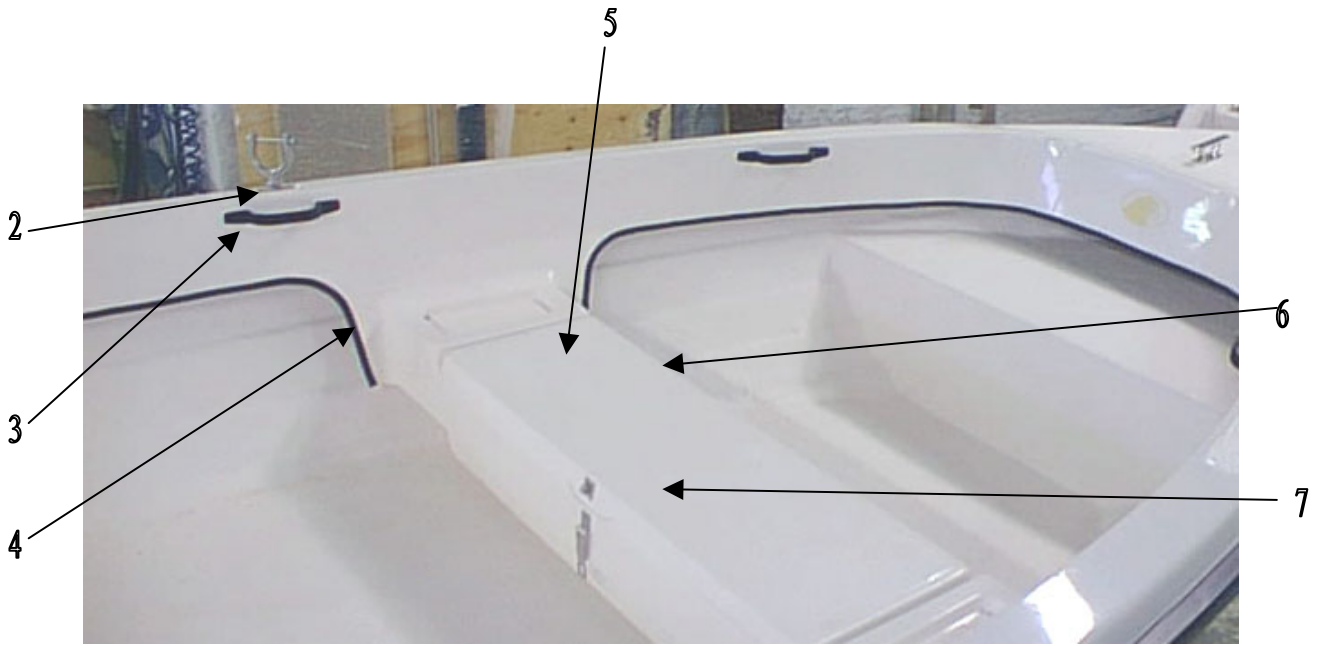

Uttern 4650

Item	Part Number	Description	Qty Per Boat	Unit Of Measure
2	UTE-872009	ROWLOCK SOCKET	2	PC
3	UTE-871757	GRAB HANDLE.	6	PC
4	UTE-872148	U-TRIM BLACK	7,5	MT
5	UTE-870581	LID STRAP	1	PC
6	UTE-871250	HINGE 74X39	2	PC
7	UTE-873131	MID LID	1	PC