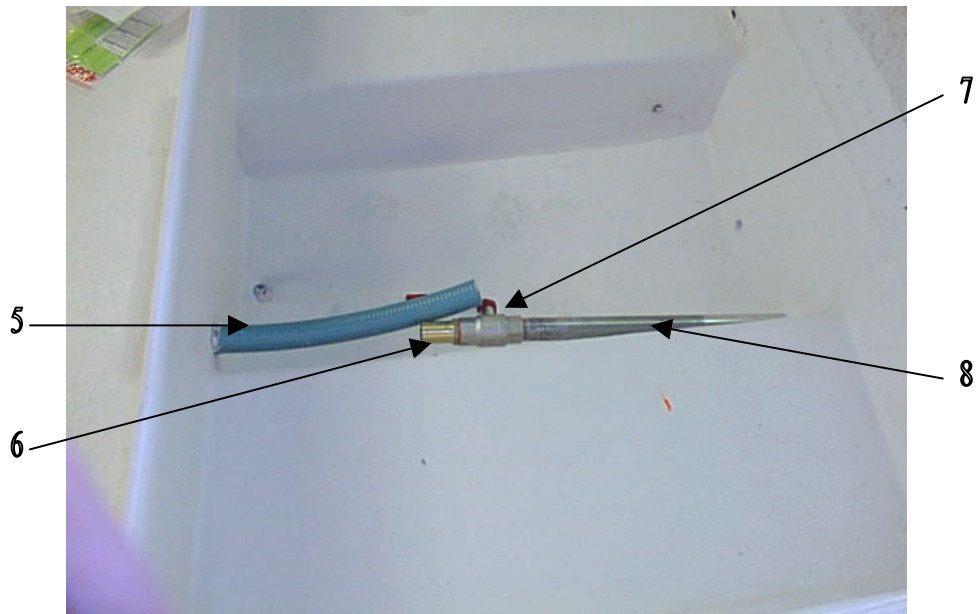

UTTERN 4650

2001 Parts Catalog

Uttern 4650

Item	Part Number	Description	Qty Per Boat	Unit Of Measure
1	UTE-872228	CLEAT SS 150 MM	3	PC
2	UTE-871538	DECAL UTTERN HEAD GOLD	4	PC
3	UTE-871537	DECAL "UTTERN" GOLD	2	PC
4	UTE-872671	DECAL "4650" GOLD	2	PC
5	UTE-871935	BOWEYE SS 10	1	PC
6	UTE-872759	GUNNEL RUBBER 623 GREY	1	PC
7	UTE-870811	ALU PROFILE 30X20	1	MT
8	UTE-870811	ALU PROFILE 30X20	1	MT
9	UTE-871682	PLUG FOR DRAIN BRASS	1	PC
10	UTE-871642	ANTI-SYPHONE	1	PC
11	UTE-871683	DRAIN BRASS COMPL	1	PC
12	UTE-872805	GUNNEL FITTING GREY	2	PC
13	UTE-871776	OUT LET RUBBER	1	PC
14	UTE-872002	LOUVERED VENT WITH ADAPTER	1	PC
15	UTE-871405	CE-PLATE UTTERN	1	PC
16	UTE-871770	BOOT WITH TIE STRAP	1	PC
17	UTE-870819	ALU PROFILE ENGINE	1	PC
18	UTE-870903	COPPER-DRAIN SLEEVE	1	PC
19	UTE-871762	HANDLE / FOOTSTEP	2	PC
20	UTE-870840	ENGINE PLATE	1	PC
21	UTE-872880	DECAL "BY MERCURY" RED	2	PC
22	UTE-872182	HOSE 72MM	1	MT

Uttern 4650

Item	Part Number	Description	Qty Per Boat	Unit Of Measure
1	UTE-871238	. HINGE 107X39	2	PC
2	UTE-870602	TANK STRAP 1.5 W	1	PC
3	UTE-872682	LOCK	2	PC
4	UTE-871612	THRU-HULL FITTING	1	PC
5	UTE-872178	HOSE 32 MM GREEN	0,4	MT
6	UTE-871632	HOSE ADAPTER 1"	1	PC
7	UTE-871622	SHUT OFF VALVE 1"	1	PC
8	UTE-871172	BAILING TUBE	1	PC
9	UTE-871773	FLUSH HANDLE WHITE	1	PC
10	UTE-873168	AFT LID	1	PC
11	UTE-873167	BATTERY BOX	1	PC

Uttern 4650

Item	Part Number	Description	Qty Per Boat	Unit Of Measure
2	UTE-872009	ROWLOCK SOCKET	2	PC
3	UTE-871757	GRAB HANDLE.	6	PC
4	UTE-872148	U-TRIM BLACK	7,5	MT
5	UTE-870581	LID STRAP	1	PC
6	UTE-871250	HINGE 74X39	2	PC
7	UTE-873131	MID LID	1	PC