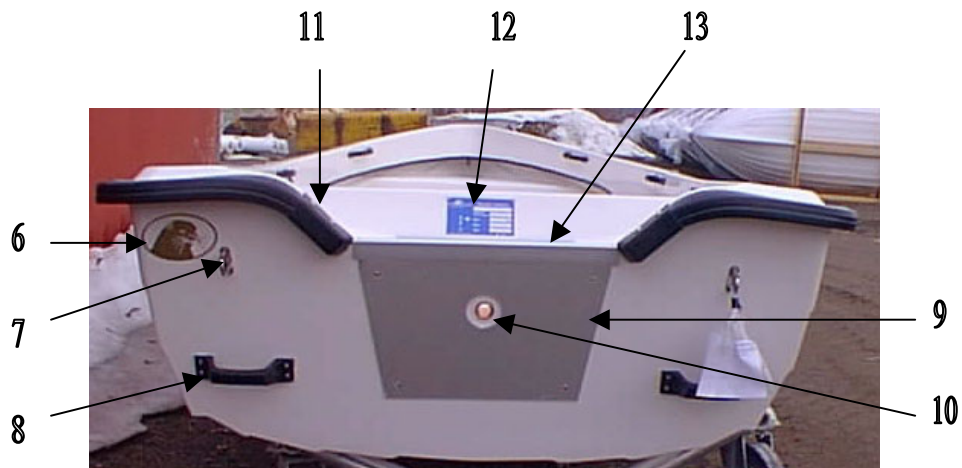

UTTERN 4050

2001 Parts Catalog

Old catalog

Unable to revise at this time

Uttern 4050

Item	Part Number	Description	Qty Per Boat	Unit Of Measure
1	UTTE-871538	DECAL UTTERN HEAD	4	PC
2	UTTE-871537	DECAL "UTTERN"	2	PC
3	UTTE-872800	DECAL "4050" GOLD	2	PC
4	UTTE-871932	BOWEYE SS 10	1	PC
5	UTTE-872758	GUNNEL RUBBER 623 GREY	1	PC
6	UTTE-871538	DECAL UTTERN HEAD	4	PC
7	UTTE-871938	BOWEYE SS 8X80	2	PC
8	UTTE-871762	HANDLE FOOTSTEP	2	PC
9	UTTE-870841	ENGINE PLATE	1	PC
10	UTTE-870900	COPPER DRAIN SLEEVE	1	PC
11	UTTE-872805	GUNNEL FITTING GREY	2	PC
12	UTTE-871405	CE-PLATE UTTERN	1	PC
13	UTTE-870811	ALU PROFILE 30X20X3	0,42	MT

Uttern 4050

Item	Part Number	Description	Qty Per Boat	Unit Of Measure
1	UTTE-872009	ROWLOCK ATTACHMENT	2	PC
2	UTTE-872148	U-TRIM BLACK	5,8	MT
3	UTTE-871538	DECAL UTTERN HEAD	4	PC
4	UTTE-871757	GRAB HANDLE INSIDE.	7	PC
5	UTTE-871684	DRAIN BRASS COMPL.	1	PC
-	UTTE-871682	PLUG BRASS		
6	UTTE-870819	ALU PROFILE MOTOR	0,3	MT
7	UTTE-871251	HINGE 74X39	2	PC
8	UTTE-872682	LOCK	1	PC

Uttern 4050

Item	Part Number	Description	Qty Per Boat	Unit Of Measure
1	UTTE-872007	ROWLOCK ALUMIN	2	PC
2	UTTE-870602	TANK STRAP 1.5 W	1	PC
3	UTTE-871684	DRAIN BRASS COMPL	1	PC
4	UTTE-871748	DRAIN PLUG RUBBER	1	PC

Item	Part Number	Description	Qty Per Boat	Unit Of Measure
1	UTTE-871220	OARS 8 FEET	1	PC

Uttern 4050

Item	Part Number	Description	Qty Per Boat	Unit Of Measure
COMPL	UTTE-871957	ACCESSORIES BAG NR.2	1	PC
1	UTTE-871955	ACCESSORIES BAG	1	PC
2	UTTE-871222	ANCHOR ROPE 20 MT	1	PC
3	UTTE-872683	BAILER	1	PC
4	UTTE-872011	OAR SHANK	1	PC
5	UTTE-870129	TEAK STRIP	1	MT
6	UTTE-871941	SPONGE	1	PC
7	UTTE-871764	PADLOCK	1	PC
8	UTTE-871227	MOORING ROPE	1	PC
9	UTTE-871214	ANCHOR 3.5 KG	1	PC