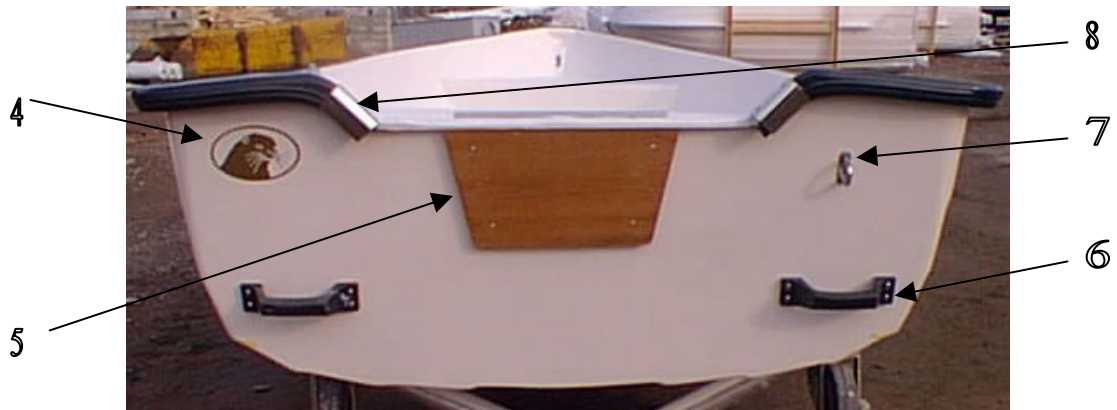

UTTERN 3850

2001 Parts Catalog

Uttern 3850

Item	Part Number	Description	Qty Per Boat	Unit Of Measure
1	UTE-871537	DECAL "UTTERN"	2	PC
2	UTE-872880	DECAL "BY MERCURY"	2	PC
3	UTE-871423	DECAL "3850" GOLD	2	PC
4	UTE-871538	DECAL UTTERN HEAD	3	PC
5	UTE-870121	TEAK ENGINE PLATE	1	PC
6	UTE-871762	HANDLE FOOTSTEP	2	PC
7	UTE-871938	BOWEYE SS 8X80	1	PC
8	UTE-871900	GUNNEL FITTING	2	PC
9	UTE-872126	GUNNEL RUBBER 505	9	MT
10	UTE-871935	BOWEYE SS 10	1	PC

Uttern 3850

Item	Part Number	Description	Qty Per Boat	Unit Of Measure
1	UTE-872007	ROWLOCK ALUMIN	2	PC
2	UTE-871749	RUBBER STRAP	1	PC
2	UTE-872681	STRAP EYE	1	PC
2	UTE-871780	STRAP HOOK	1	PC
3	UTE-872010	ROWLOCK ATTACHMENT	2	PC
4	UTE-873401	SEAT	1	PC
5	UTE-870819	ALU PROFILE ENGINE	0.280	MT
6	UTE-871748	DRAIN PLUG RUBBER	4	PC
7	UTE-872597	DRAIN BRASS COMPL.	1	PC
7	UTE-871682	PLUG BRASS	1	PC
8	UTE-870602	TANK STRAP 1.5 MT	1	PC
9	UTE-871405	CE-PLATE UTTERN	1	PC

Uttern 3850

Item	Part Number	Description	Qty Per Boat	Unit Of Measure
1	UTTE-871220	OARS 8 FEET	1	PC

Item	Part Number	Description	Qty Per Boat	Unit Of Measure
COMPL	UTE-D 9007	ACCESSORIES BAG NR.2	1	PC
1	UTE-871222	ANCHOR ROPE 20 MT	1	PC
2	UTE-872683	BAILER	1	PC
3	UTE-871214	ANCHOR 3.5 KG	1	PC
4	UTE-871941	SPONGE	1	PC
5	UTE-871955	ACCESSORIES BAG	1	PC
6	UTE-873262	MANUAL	1	PC
7	UTE-871764	PADLOCK	1	PC
8	UTE-872011	OAR SHANK	1	PC
9	UTE-871227	MOORING ROPE	1	PC